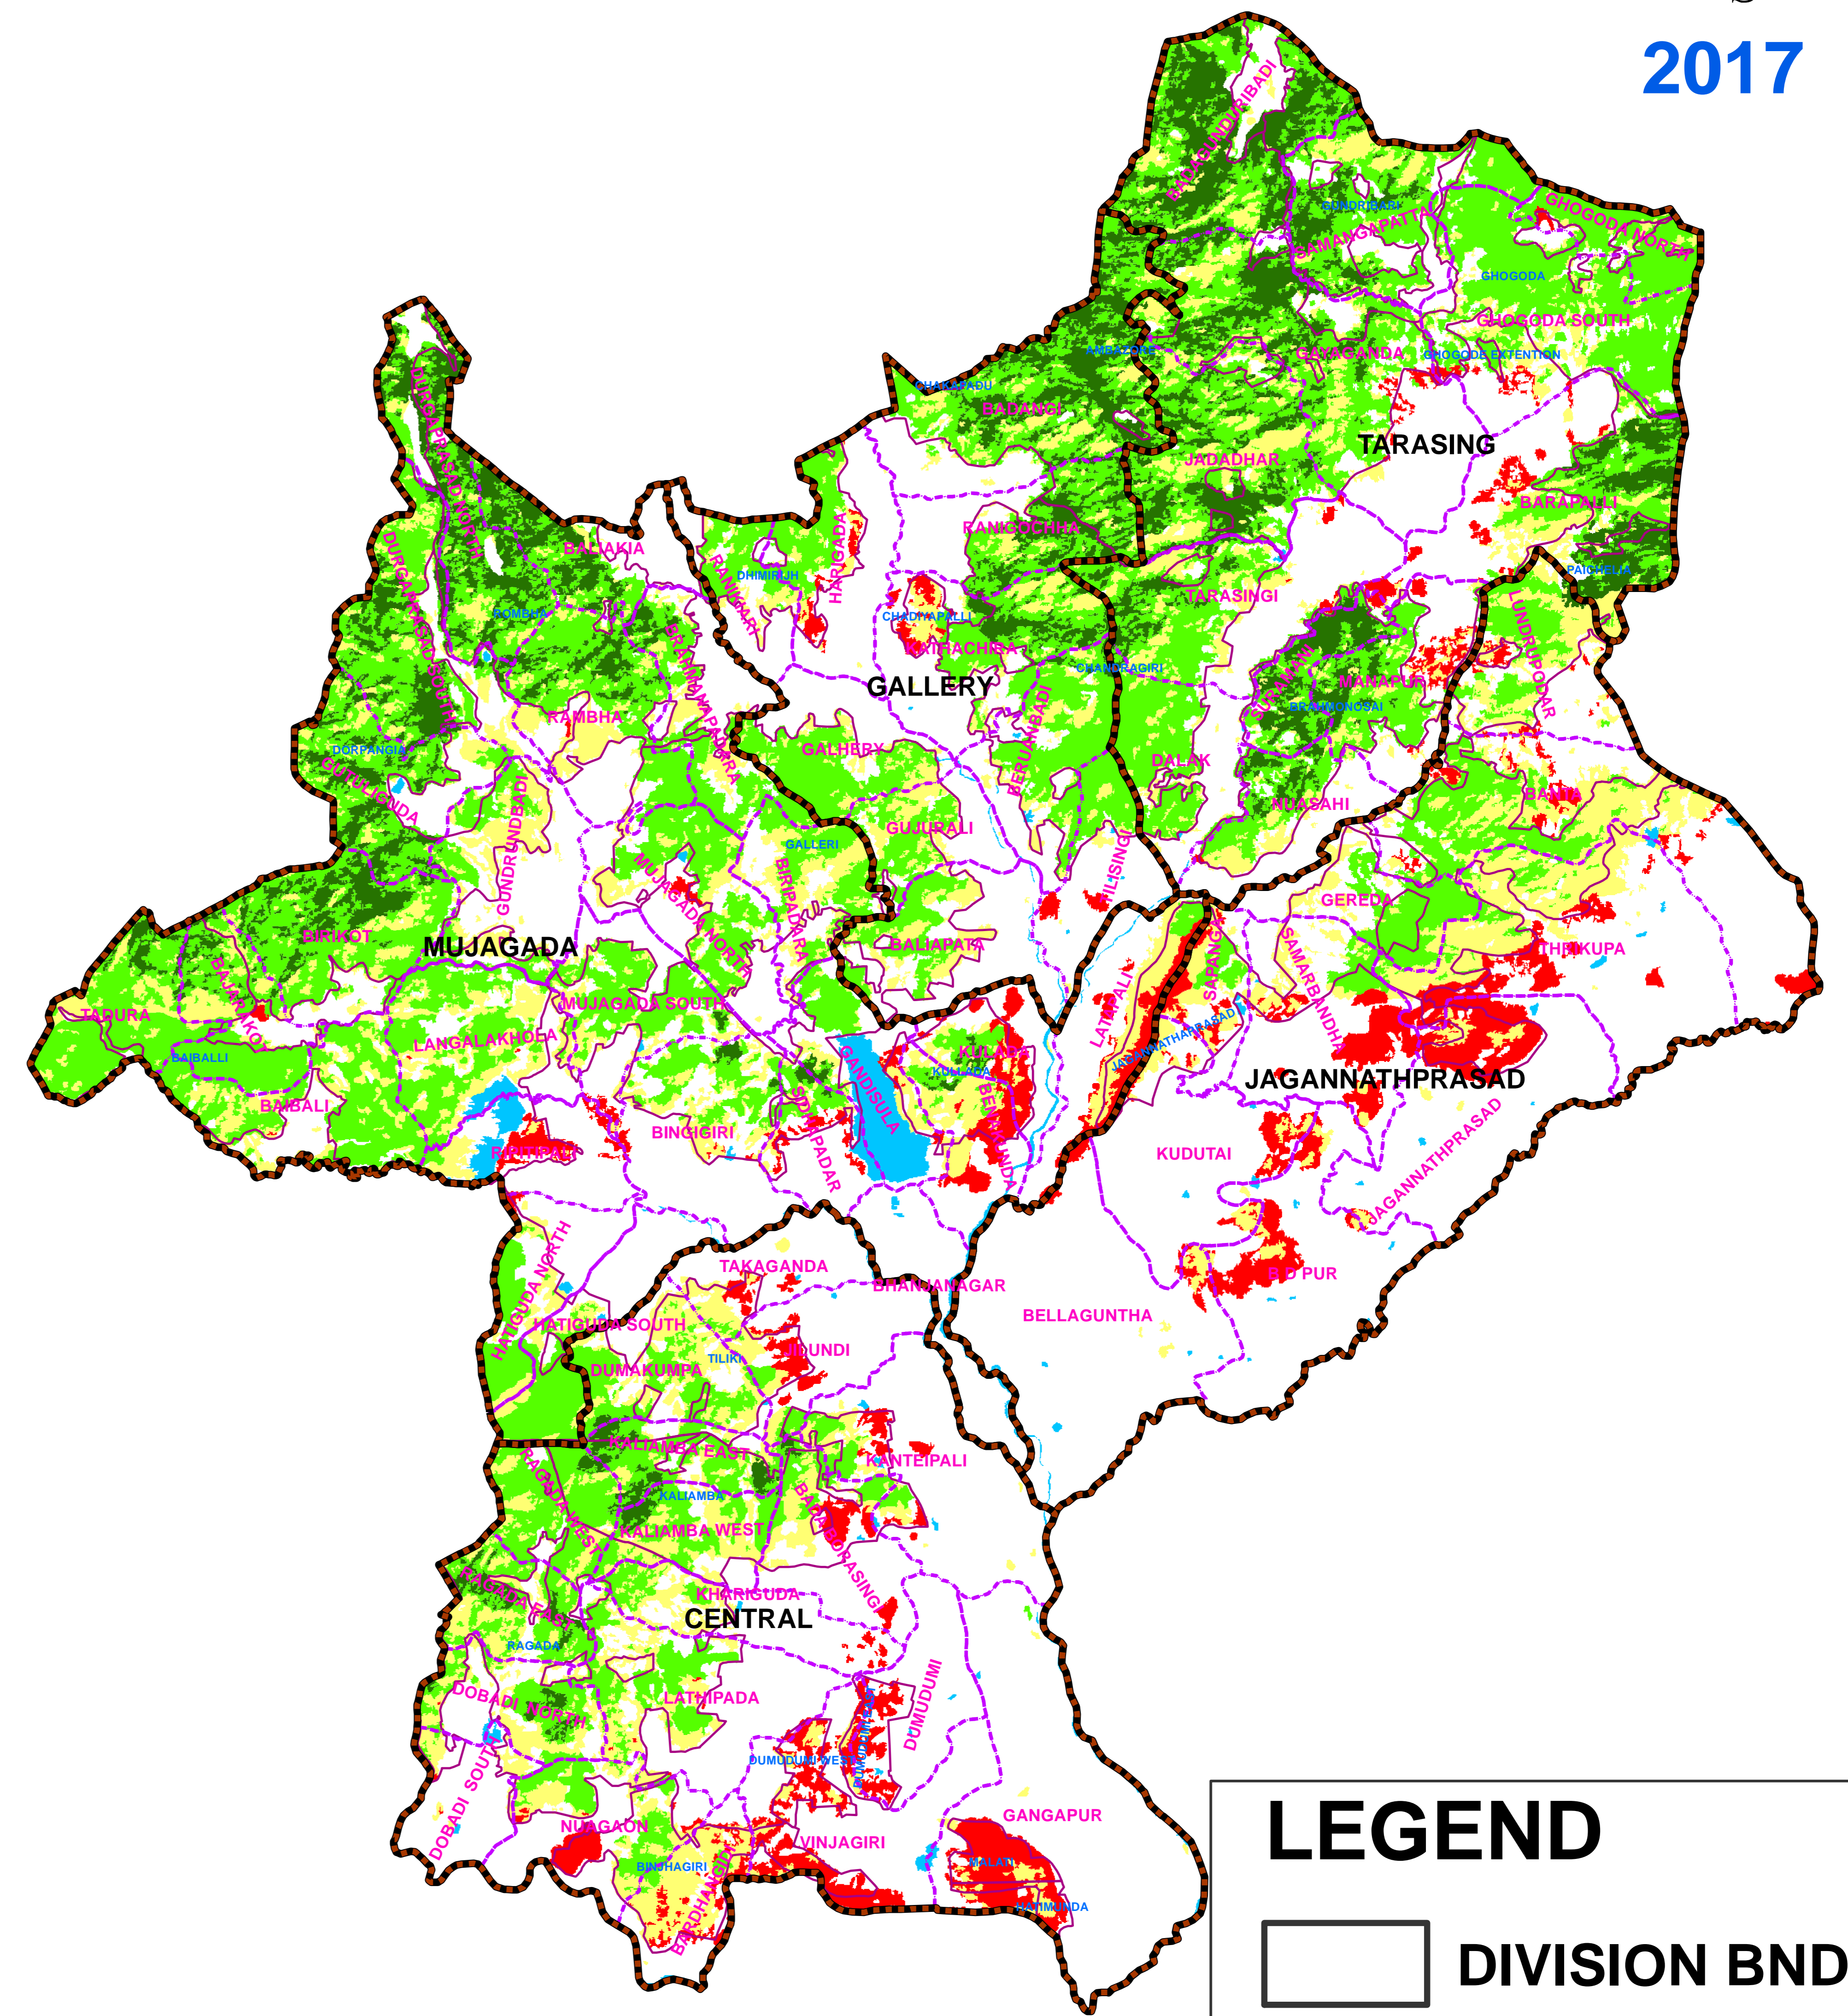

FOREST COVER CHANGE MAP OF GHUMUSUR NORTH FOREST DIVISION,

2019

2017

LEGEND

-  DIVISION BND
-  RANGE BND
-  BEAT BND
-  FOREST BND

-  Water
-  Non-Forest
-  Scrub
-  Open Forest
-  Moderately Dense Forest
-  Very Dense Forest