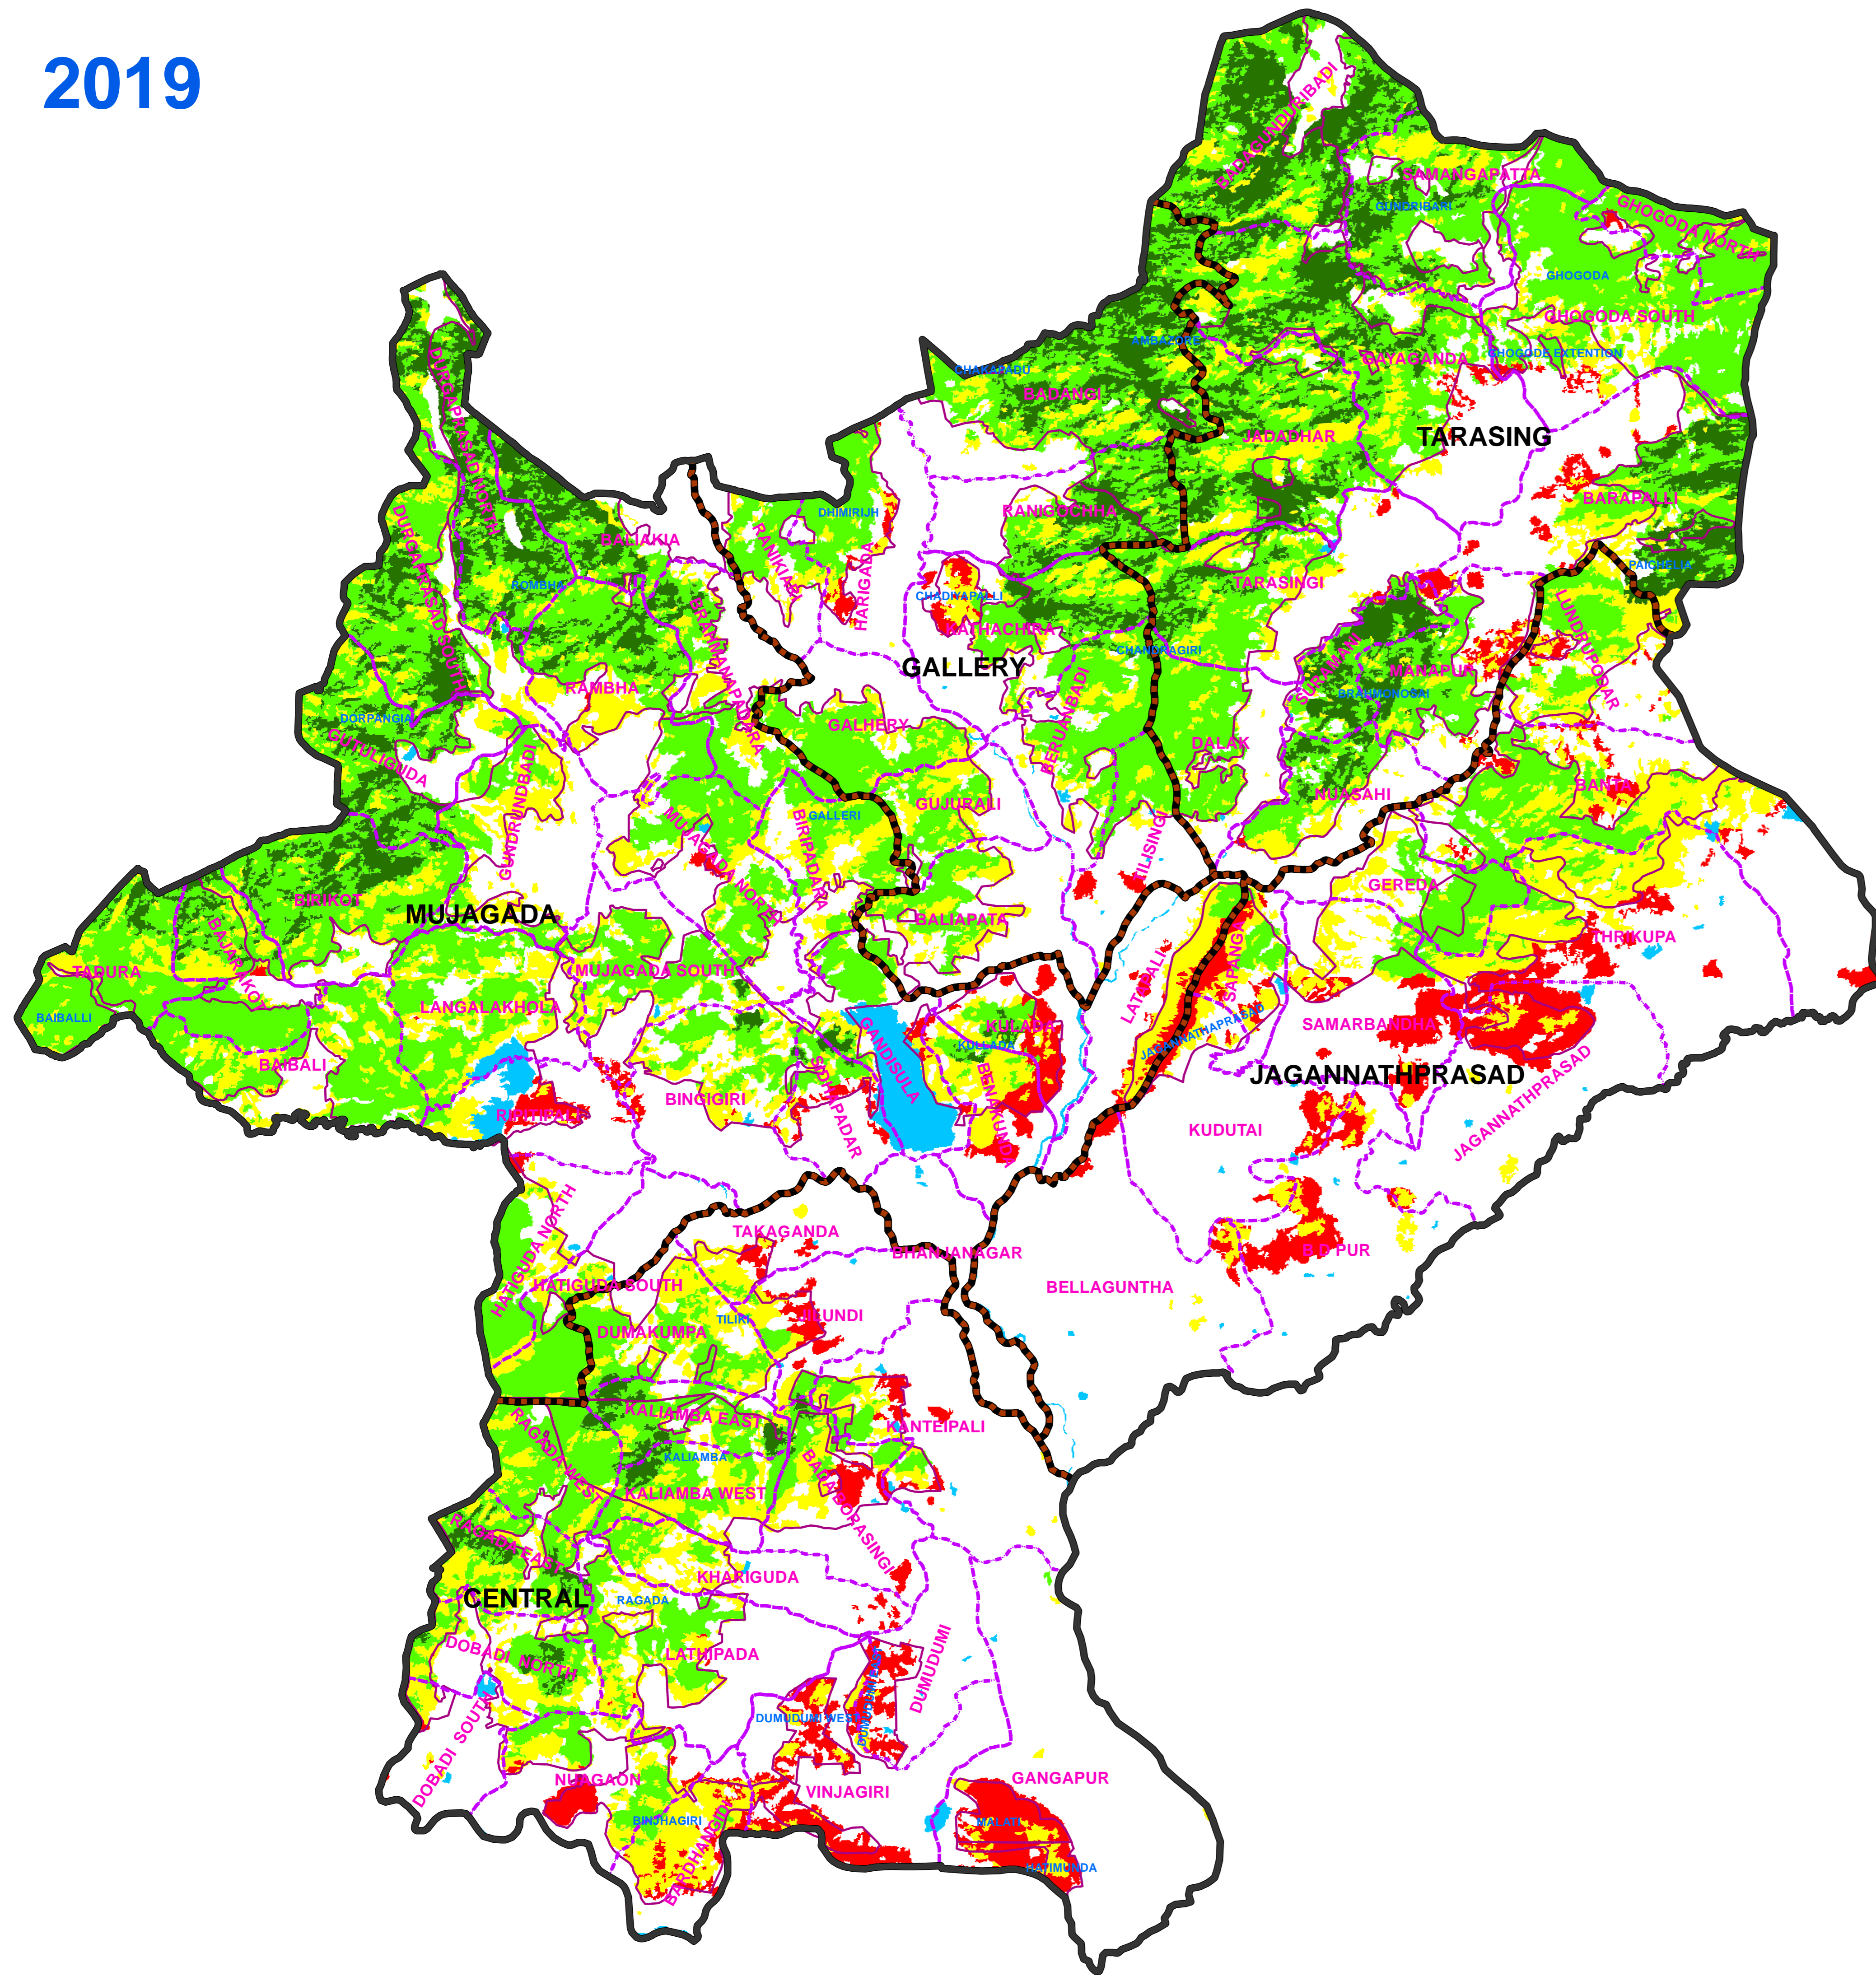

FOREST COVER CHANGE MAP OF GHUMUSUR NORTH FOREST DIVISION,

2019

2017

LEGEND

-  DIVISION BND
-  RANGE BND
-  BEAT BND
-  FOREST BND

-  Water
-  Non-Forest
-  Scrub
-  Open Forest
-  Moderately Dense Forest
-  Very Dense Forest