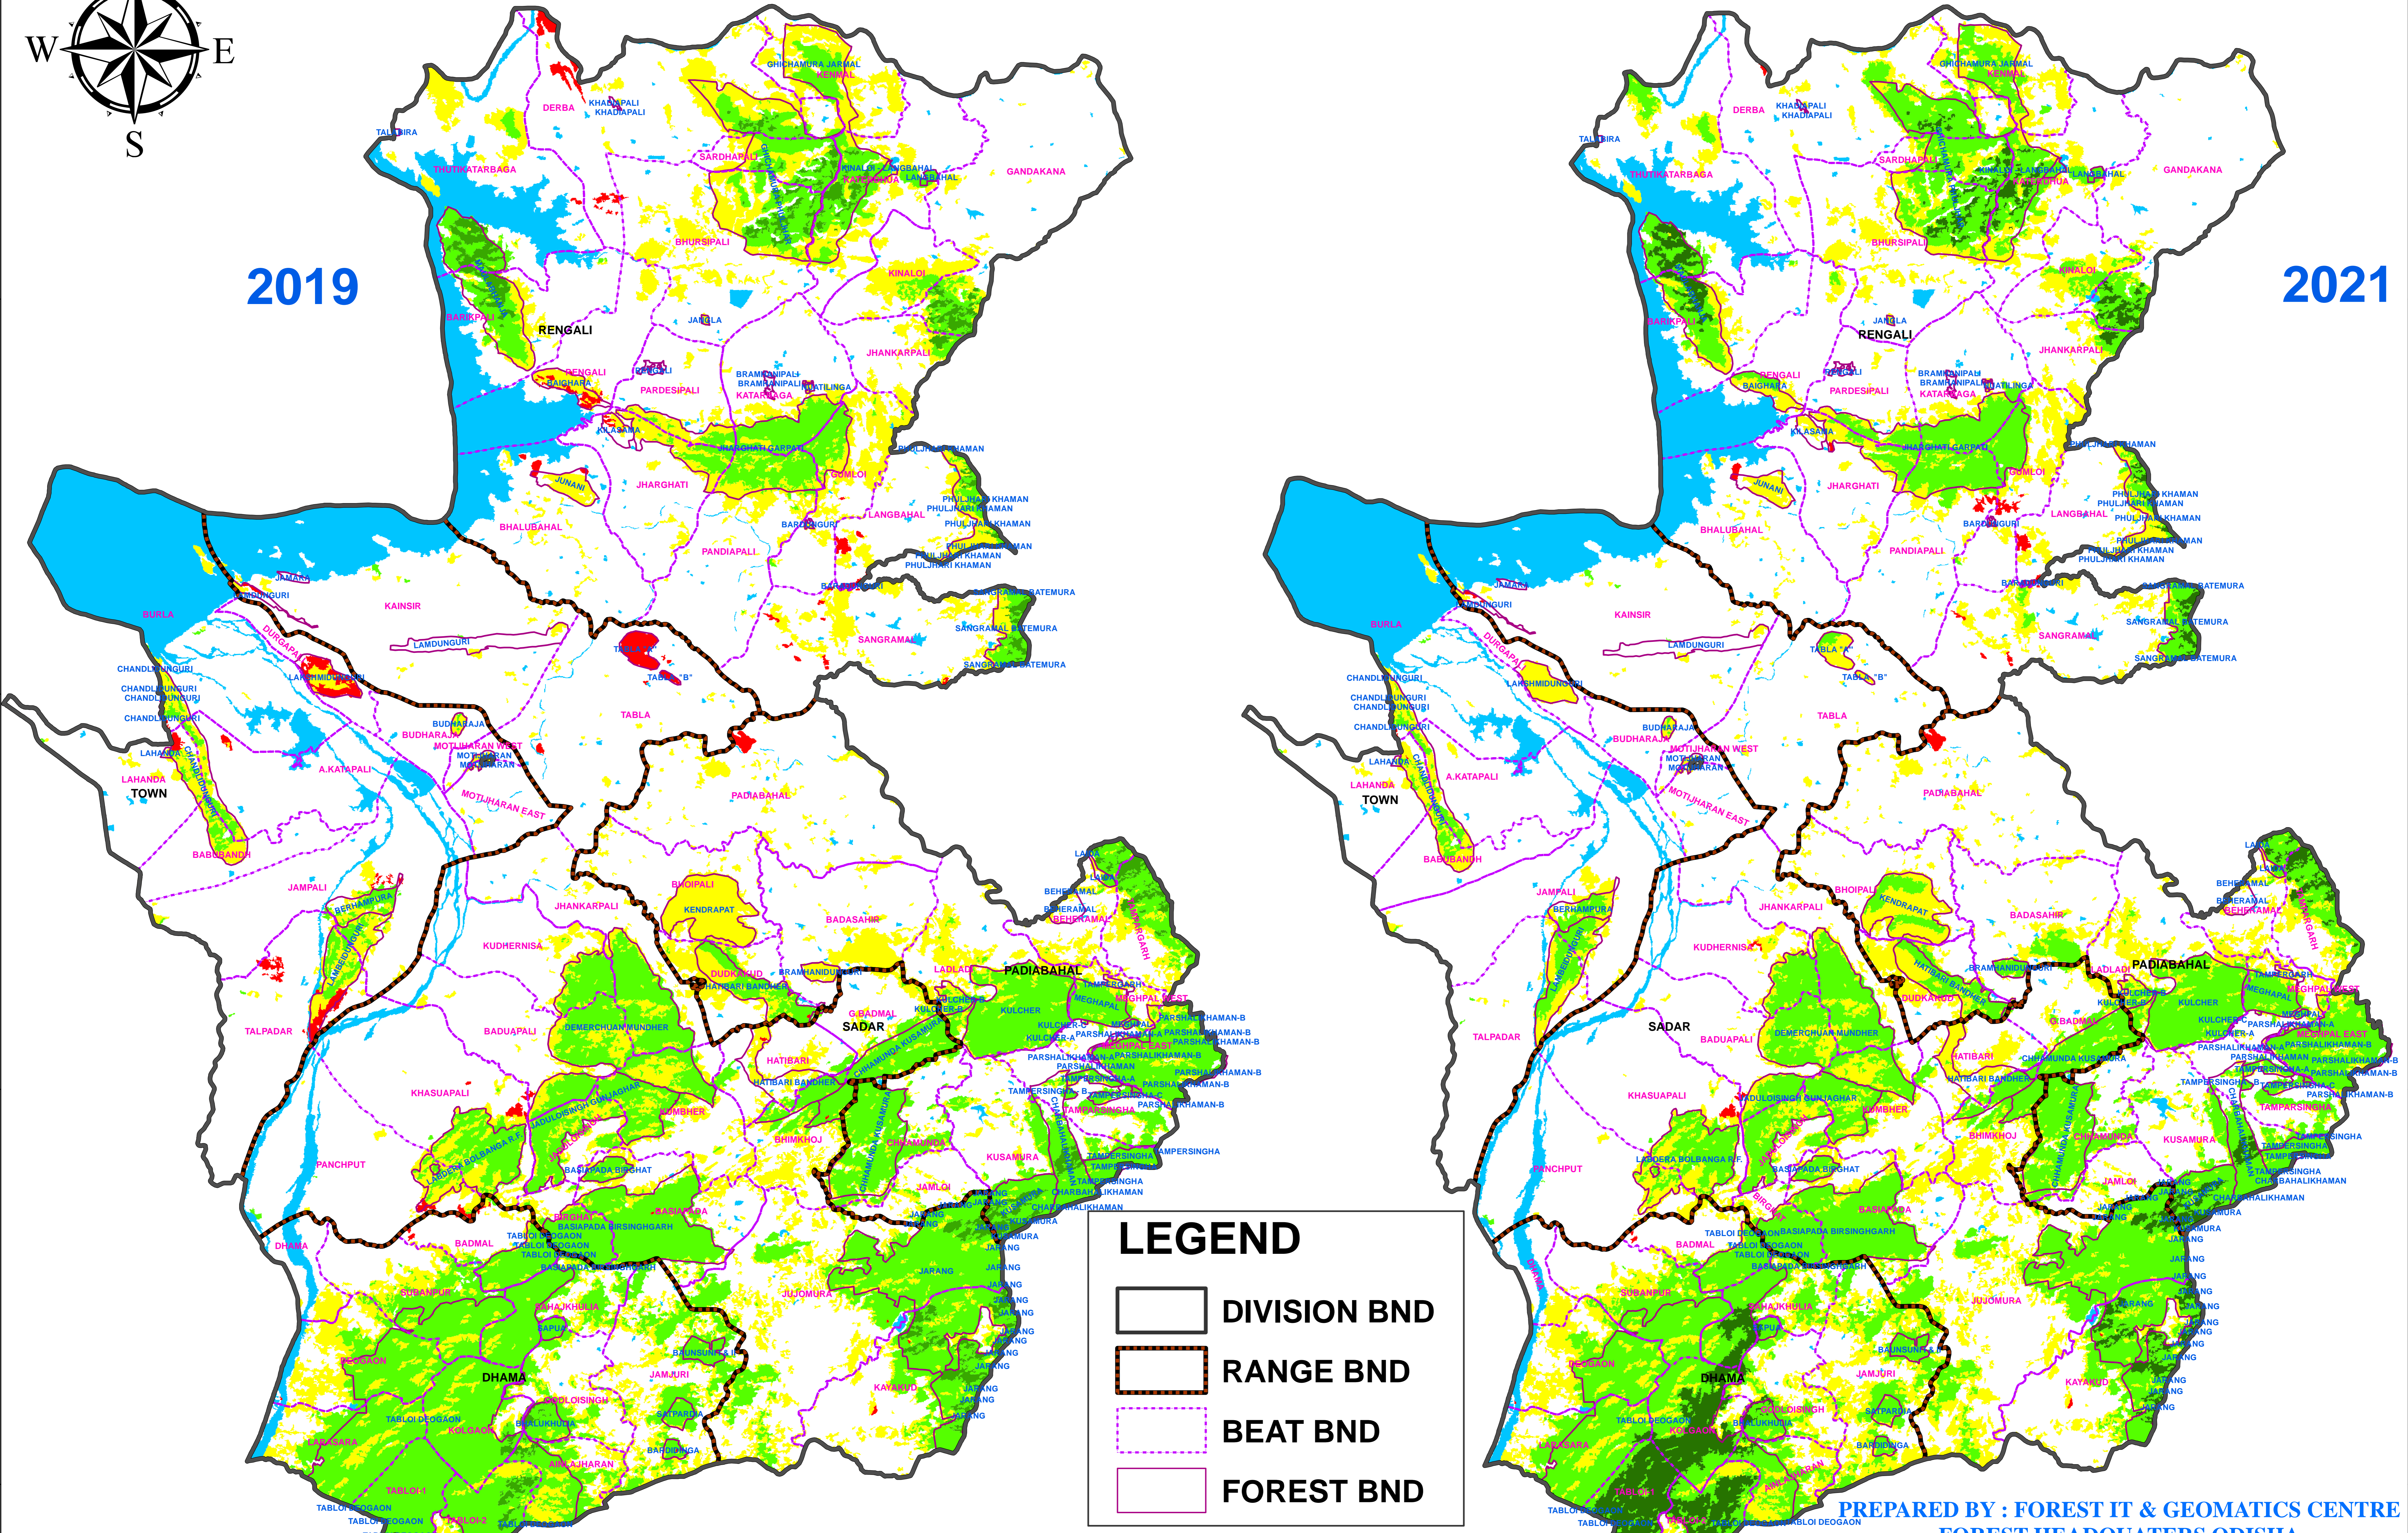

# FOREST COVER CHANGE MAP OF SAMBALPUR FOREST DIVISION,

2019

2021

**LEGEND**

- DIVISION BND
- RANGE BND
- BEAT BND
- FOREST BND

Water Non-Forest Scrub Open Forest Moderately Dense Forest Very Dense Forest

PREPARED BY : FOREST IT & GEOMATICS CENTRE  
FOREST HEADQUARTERS, ODISHA  
BHUBANESWAR

21°40'0"N 21°30'0"N 21°20'0"N 21°10'0"N

21°40'0"N 21°30'0"N 21°20'0"N 21°10'0"N