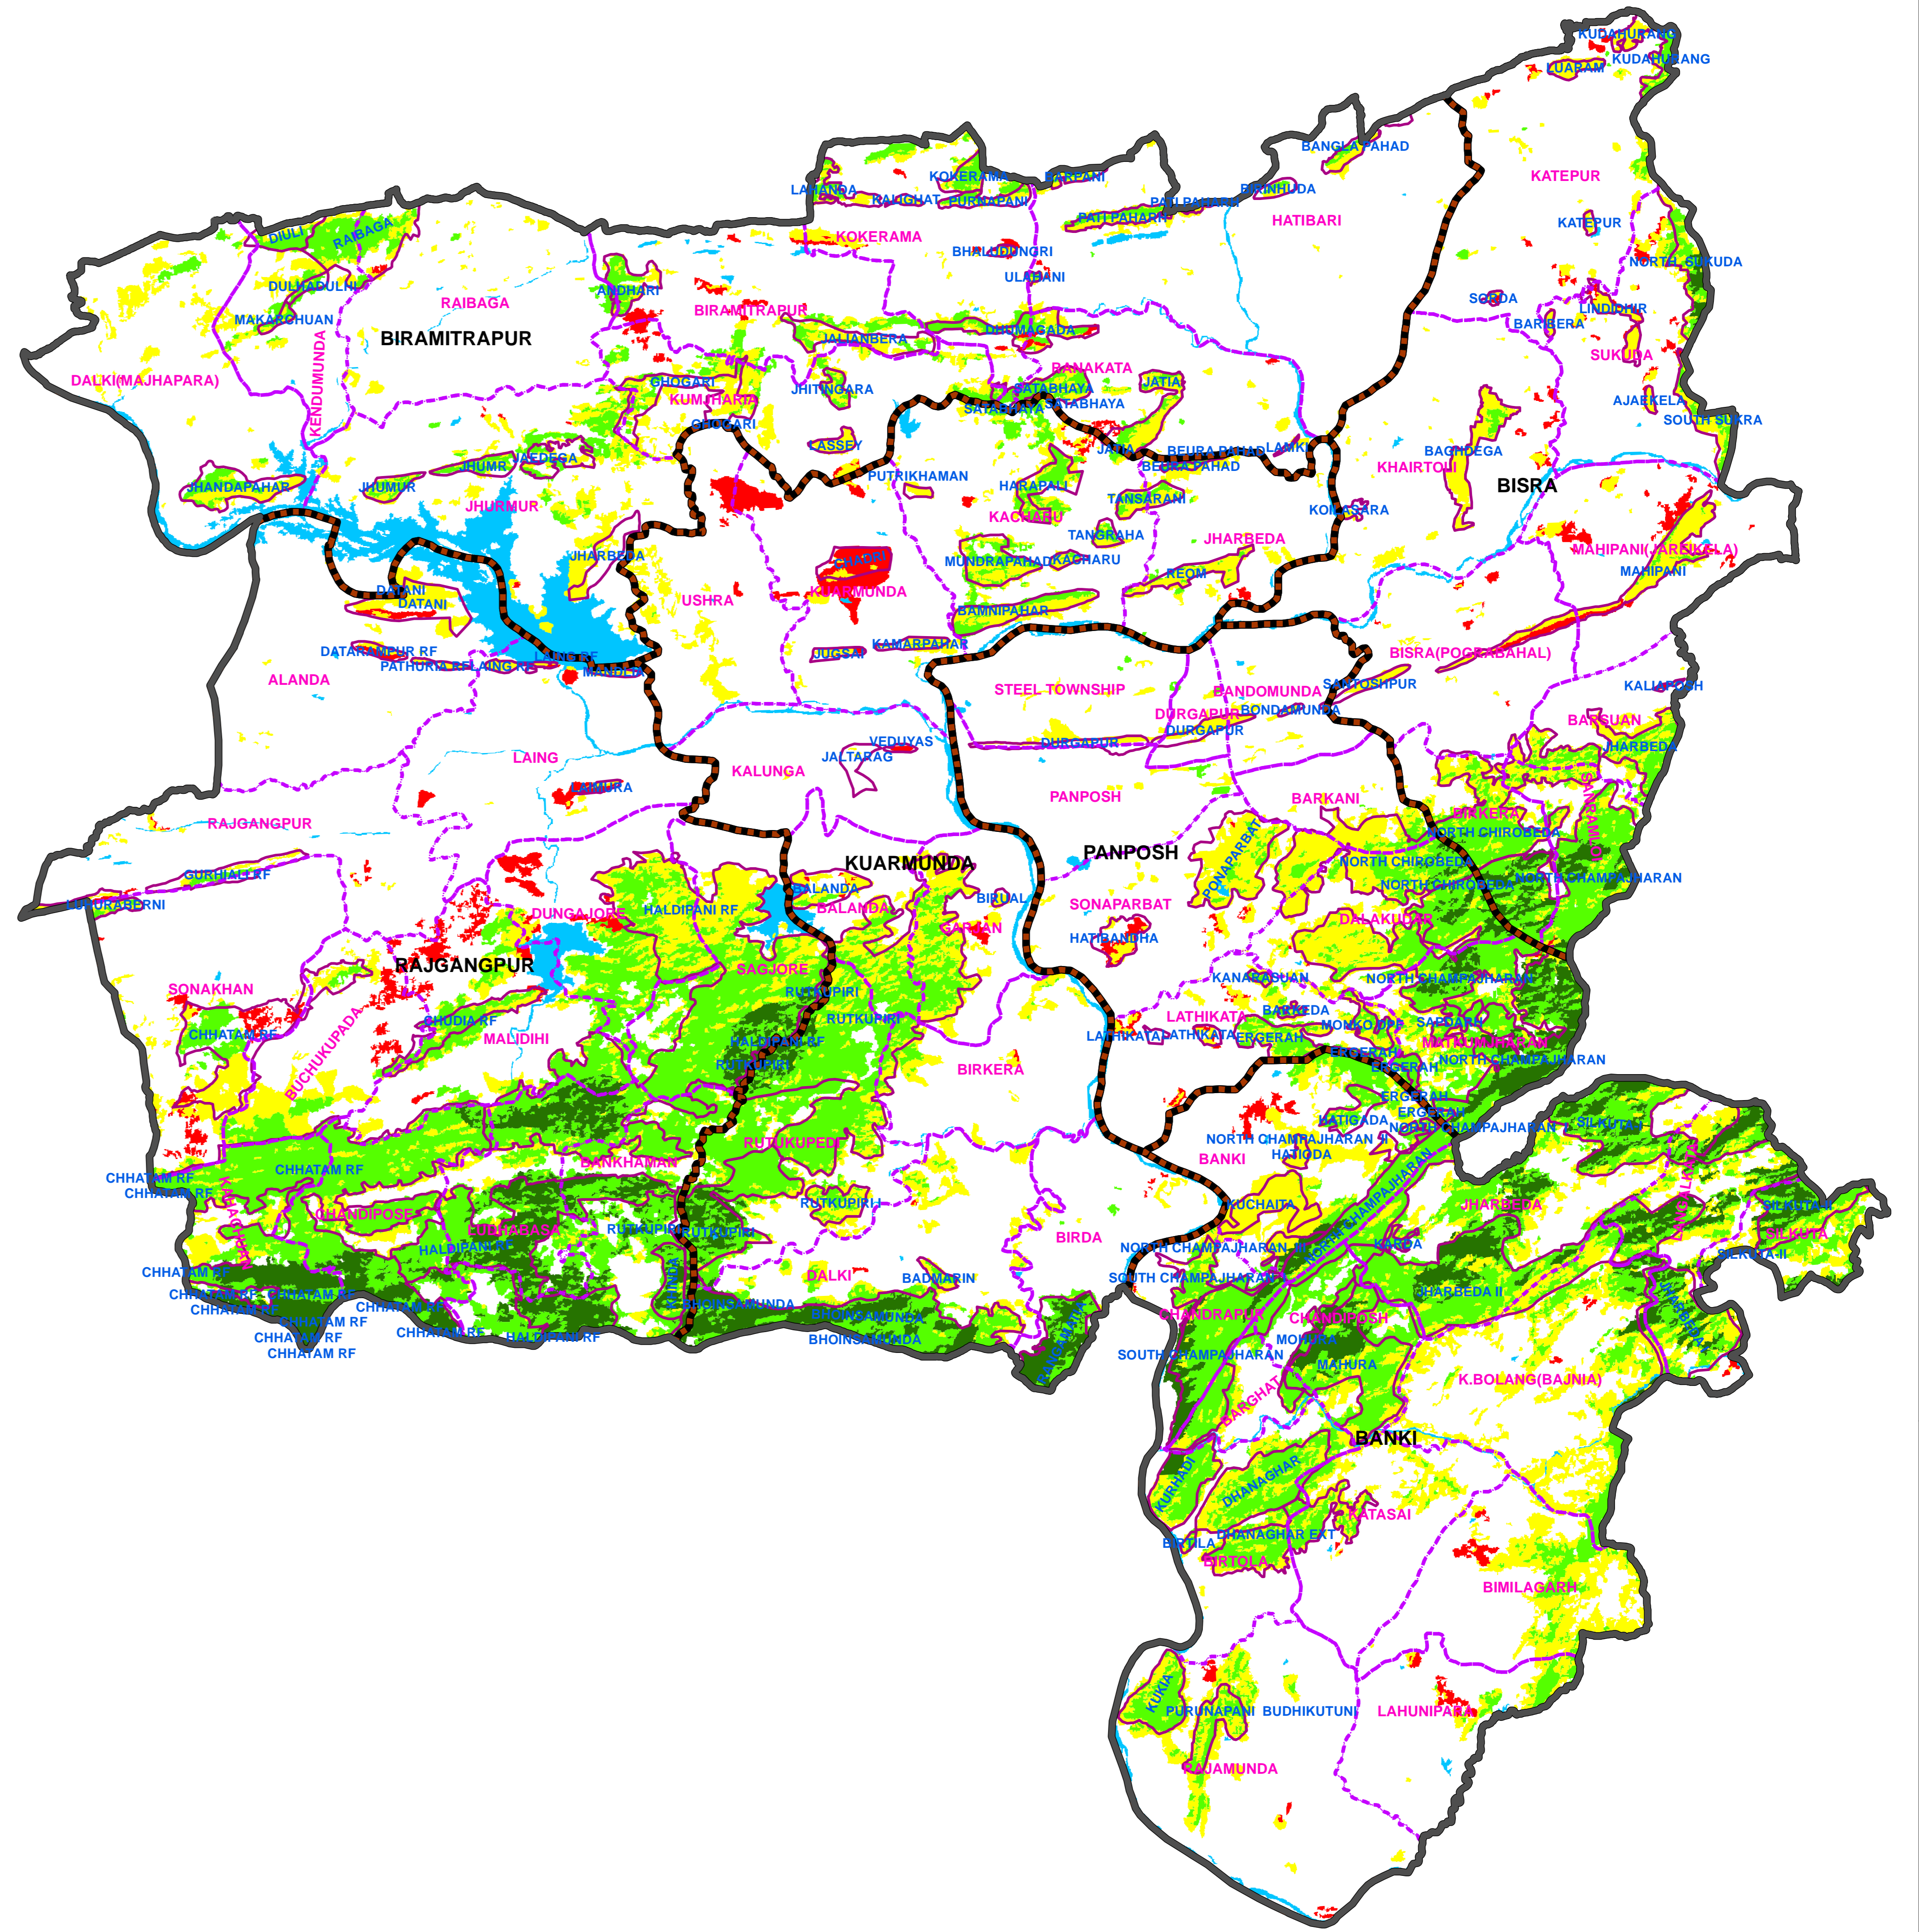

FOREST COVER CHANGE MAP OF ROURKELA FOREST DIVISION,

2019

2021

LEGEND

-  DIVISION BND
-  RANGE BND
-  BEAT BND
-  FOREST BND

-  Water
-  Non-Forest
-  Scrub
-  Open Forest
-  Moderately Dense Forest
-  Very Dense Forest

PREPARED BY : FOREST IT & GEOMATICS CENTRE
FOREST HEADQUARTERS, ODISHA
BHUBANESWAR