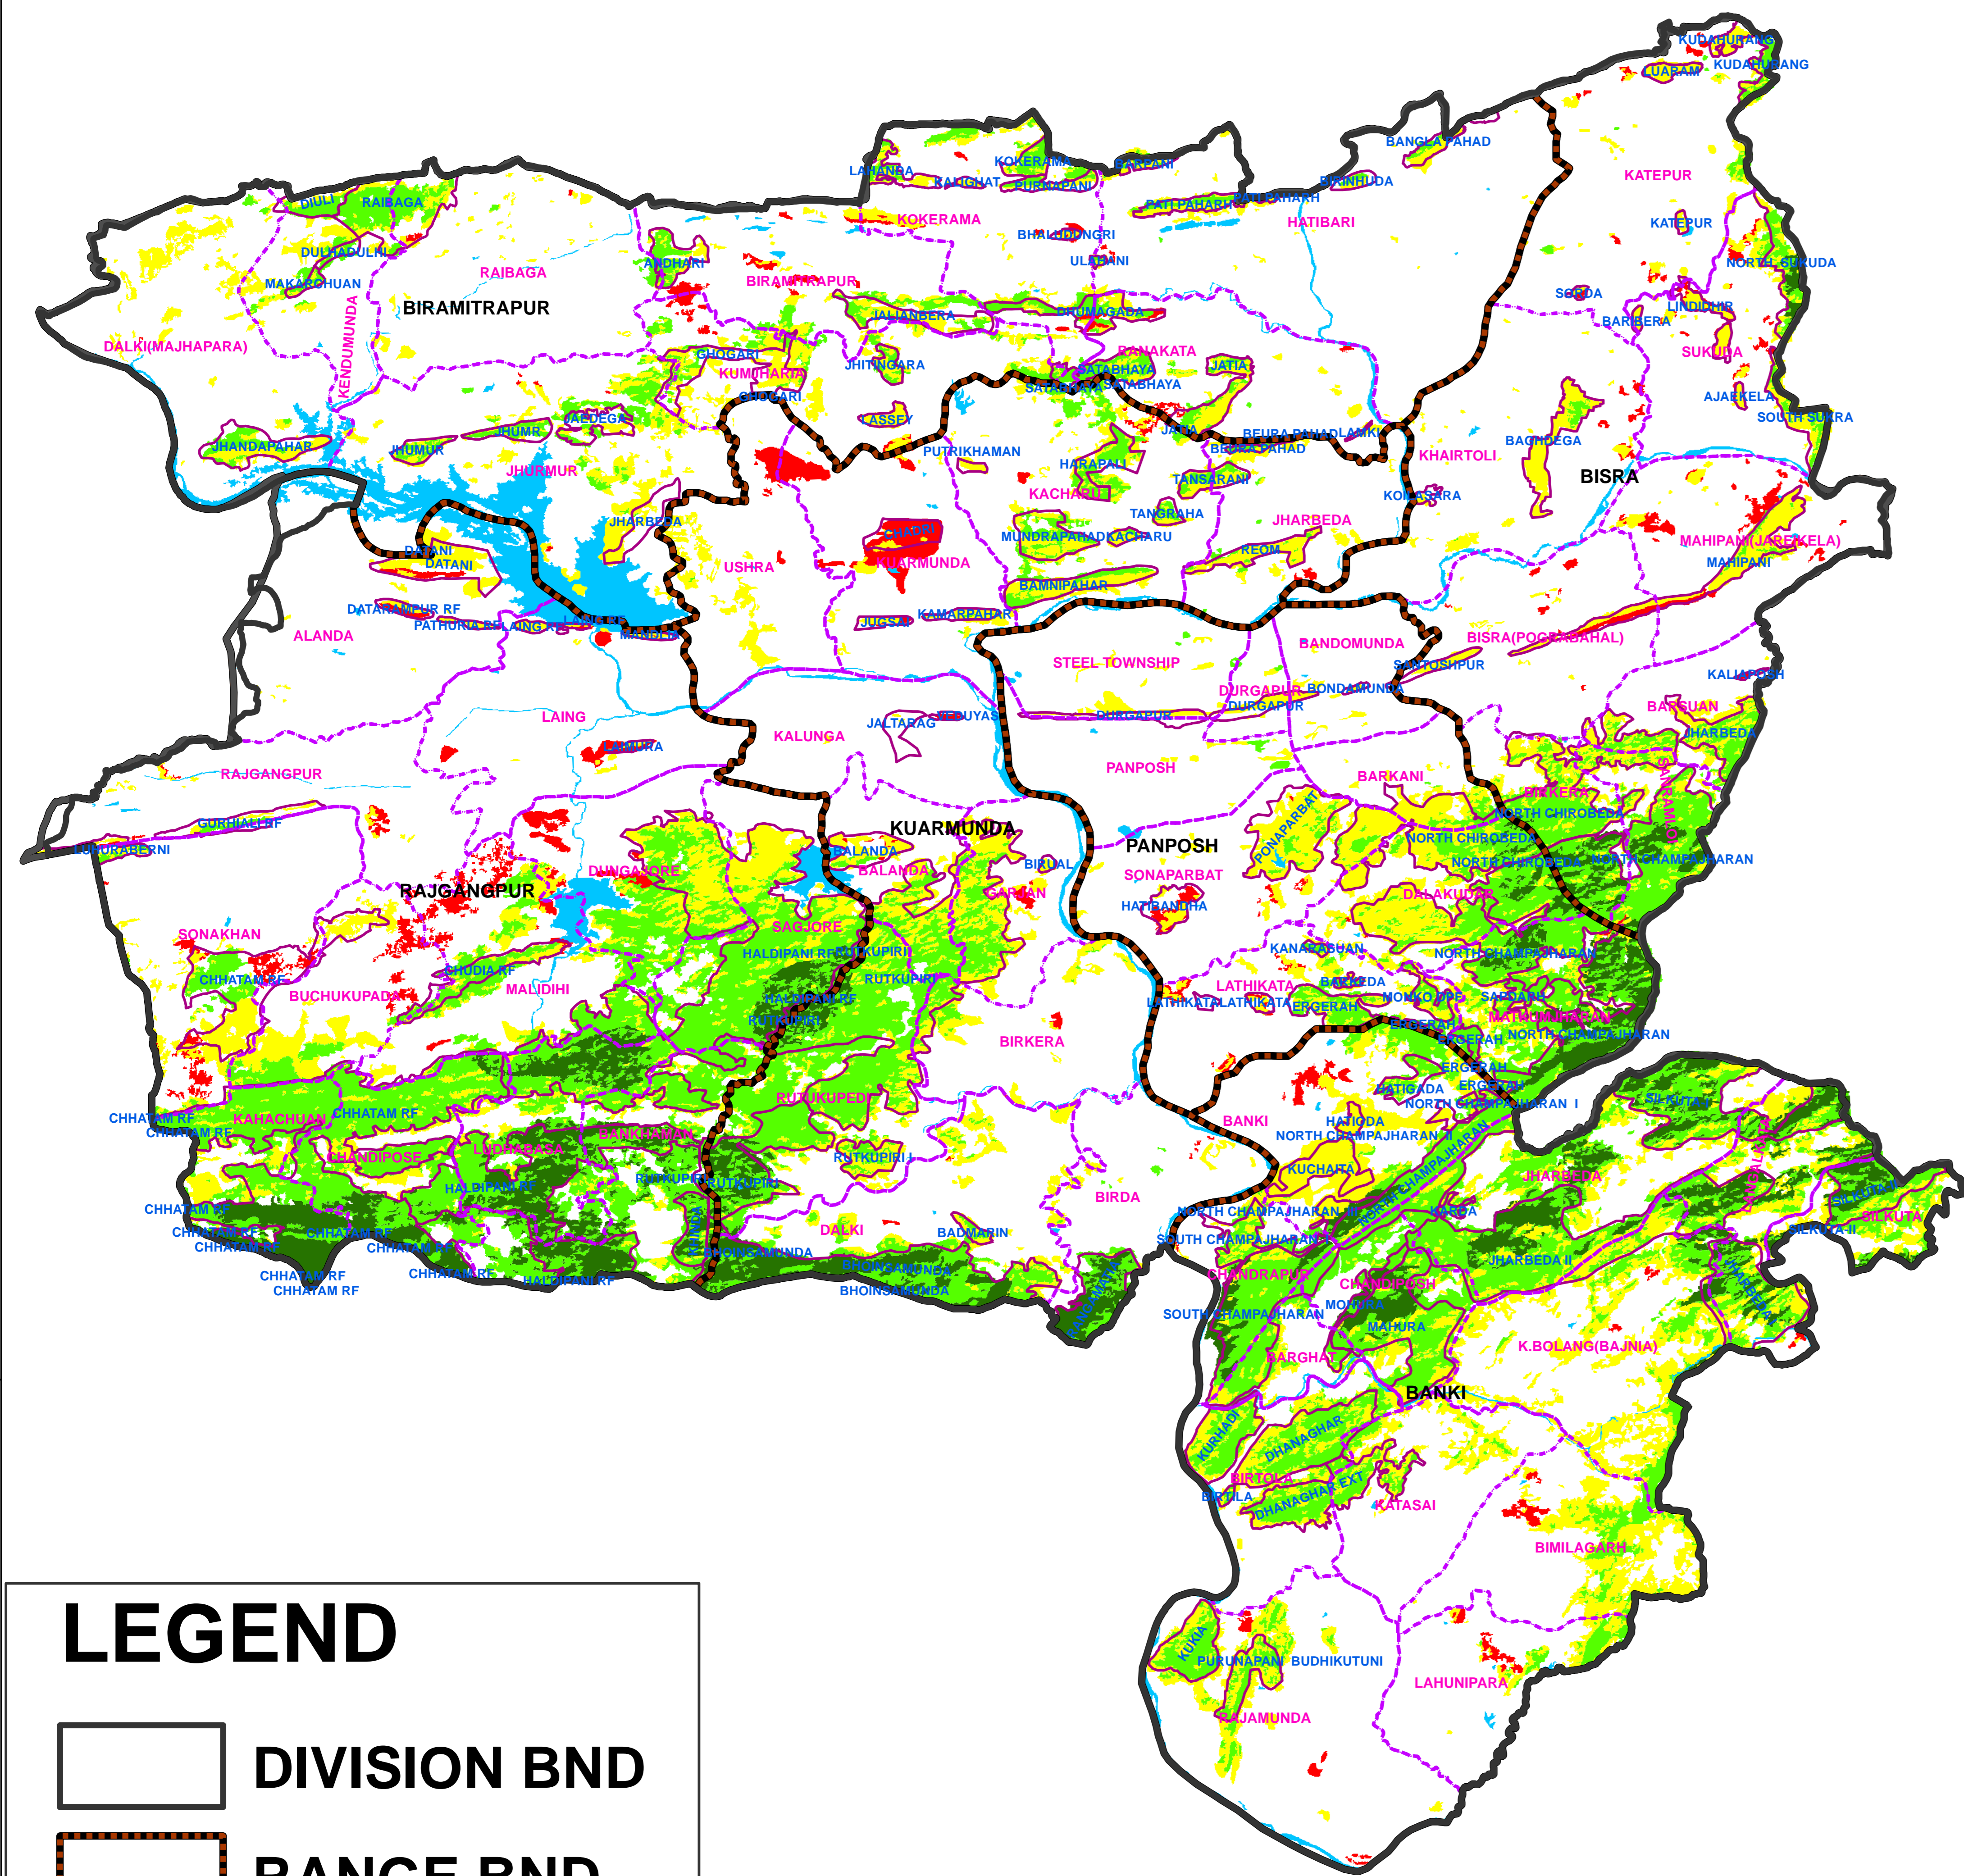

FOREST COVER CHANGE MAP OF ROURKELA FOREST DIVISION,

2019

2021

LEGEND

-  DIVISION BND
-  RANGE BND
-  BEAT BND
-  FOREST BND

-  Water
-  Non-Forest
-  Scrub
-  Open Forest
-  Moderately Dense Forest
-  Very Dense Forest

PREPARED BY : FOREST IT & GEOMATICS CENTRE
FOREST HEADQUARTERS, ODISHA
BHUBANESWAR