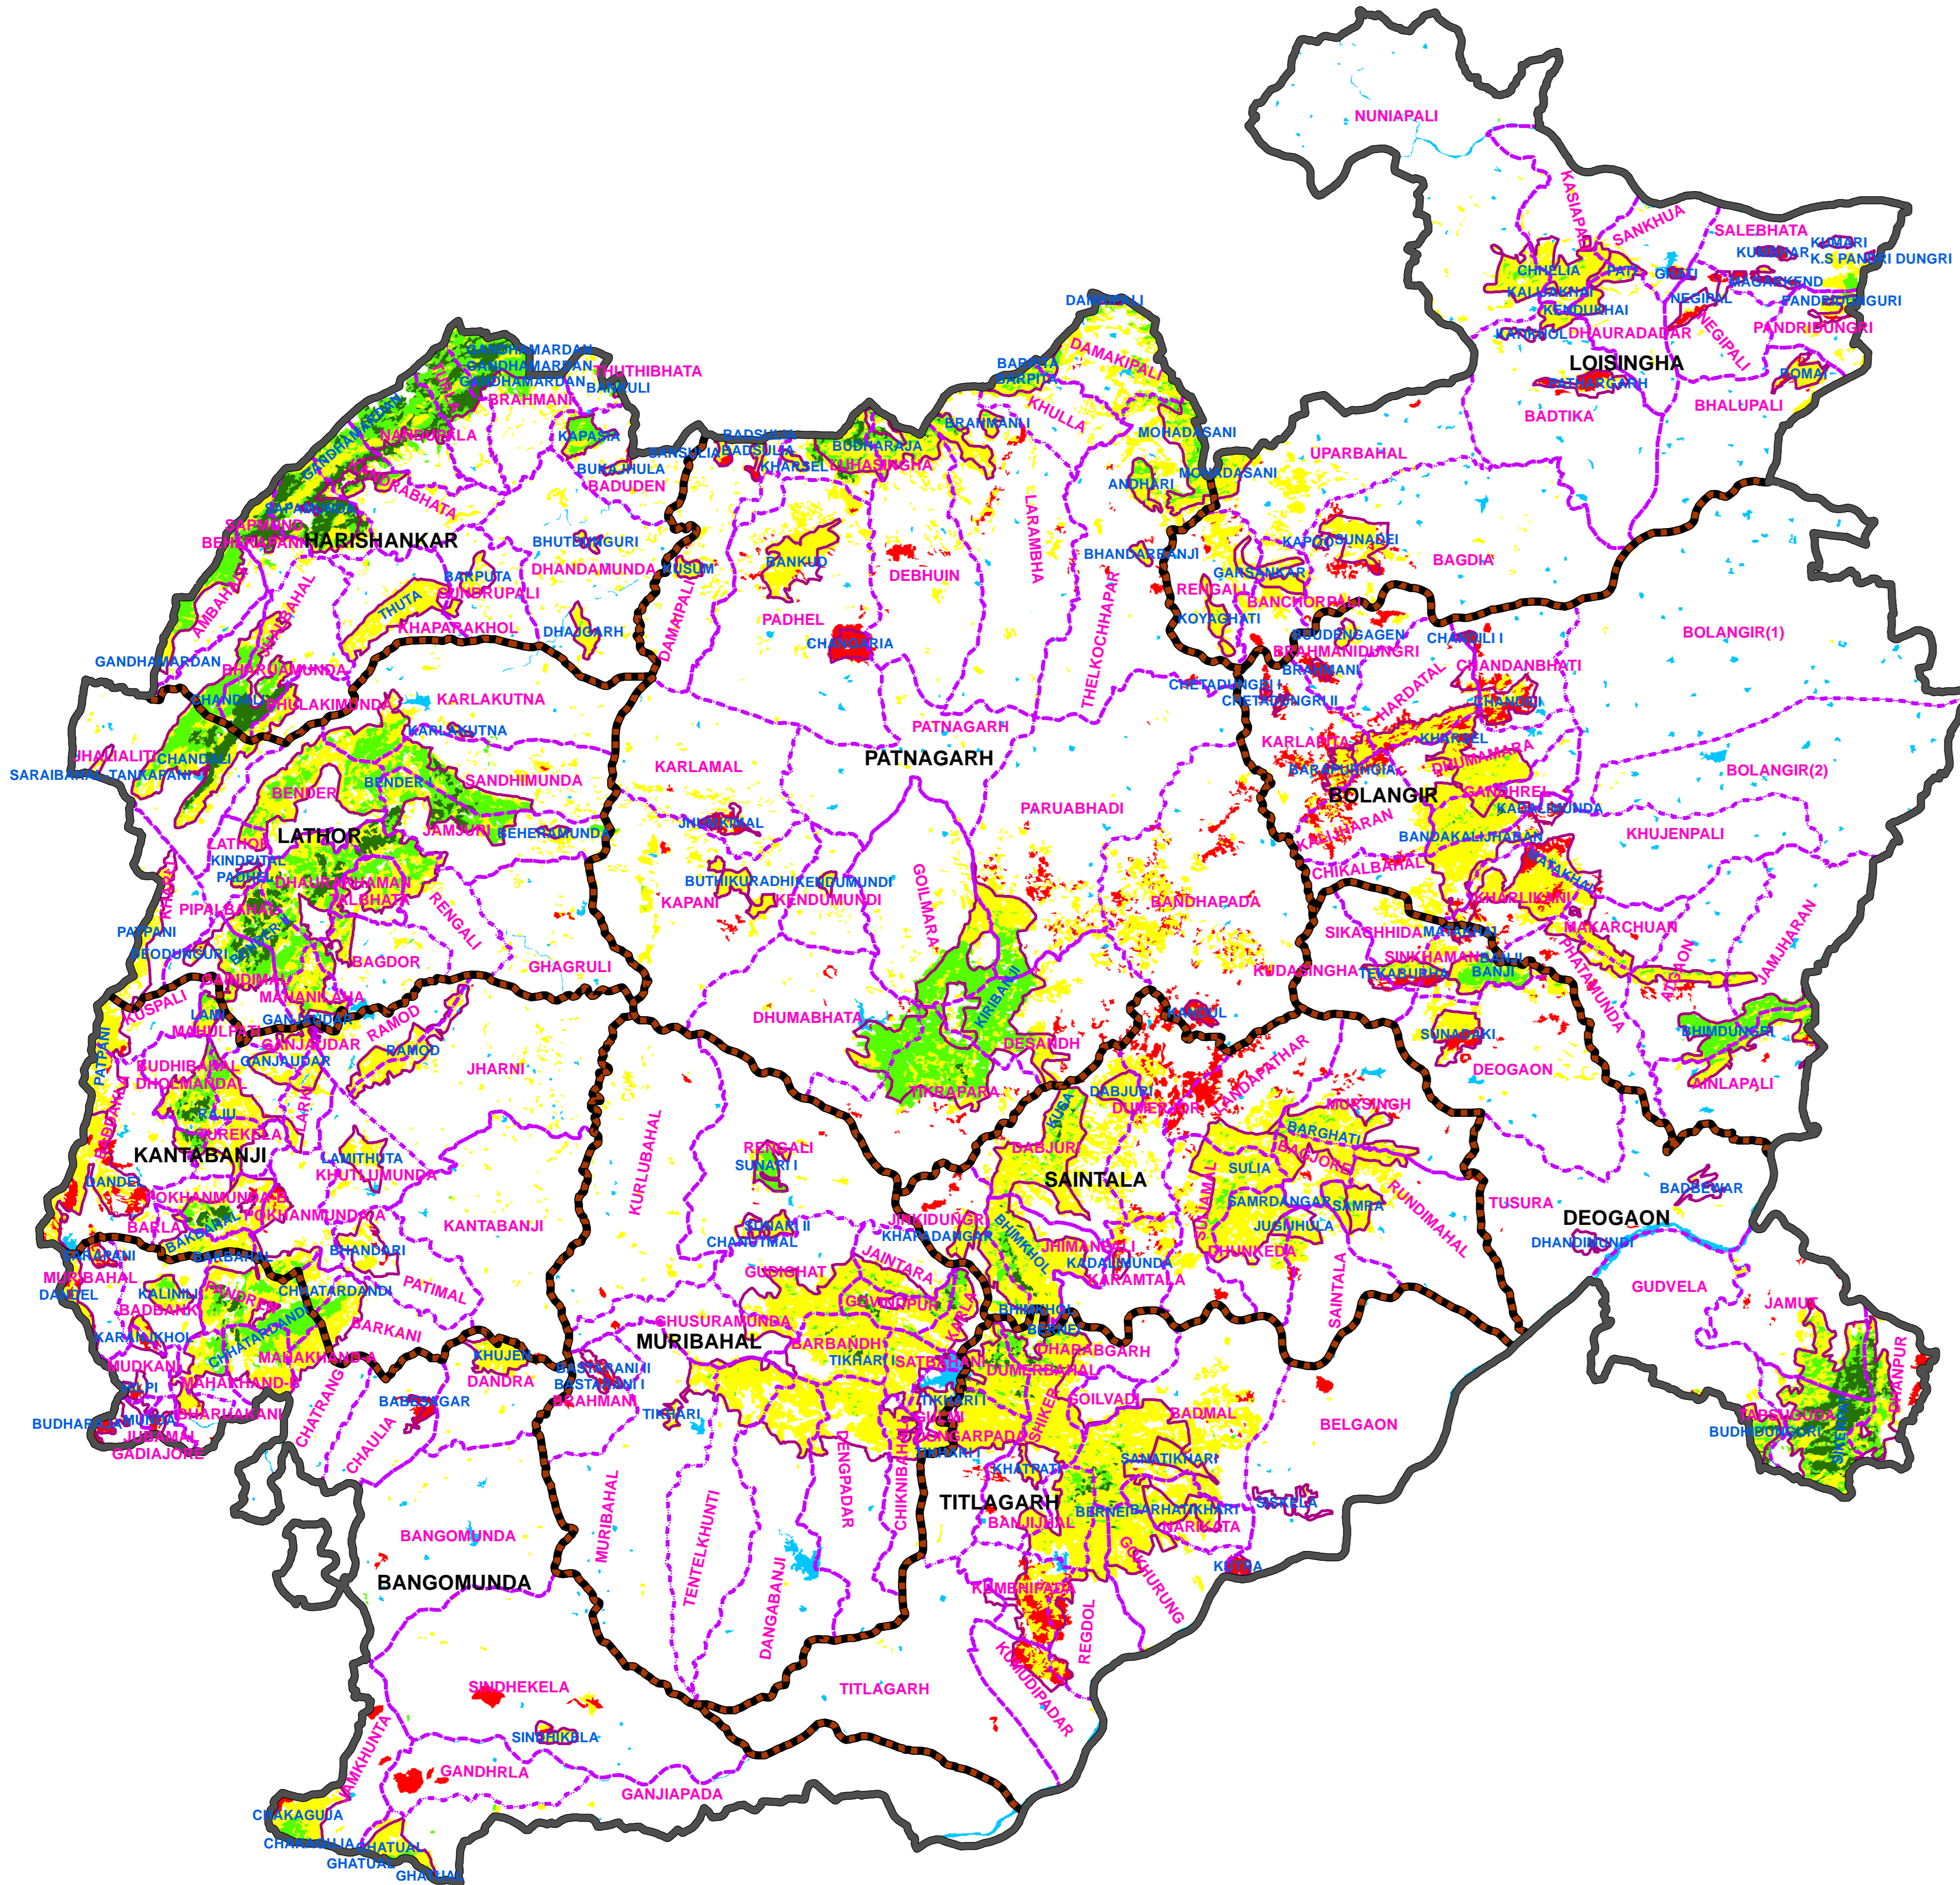

# FOREST COVER CHANGE MAP OF BOLANGIR FOREST DIVISION,

2019

2021

## LEGEND

- DIVISION BND
- RANGE BND
- BEAT BND
- FOREST BND

- Water
- Non-Forest
- Scrub
- Open Forest
- Moderately Dense Forest
- Very Dense Forest

PREPARED BY : FOREST IT & GEOMATICS CENTRE  
FOREST HEADQUARTERS, ODISHA  
BHUBANESWAR