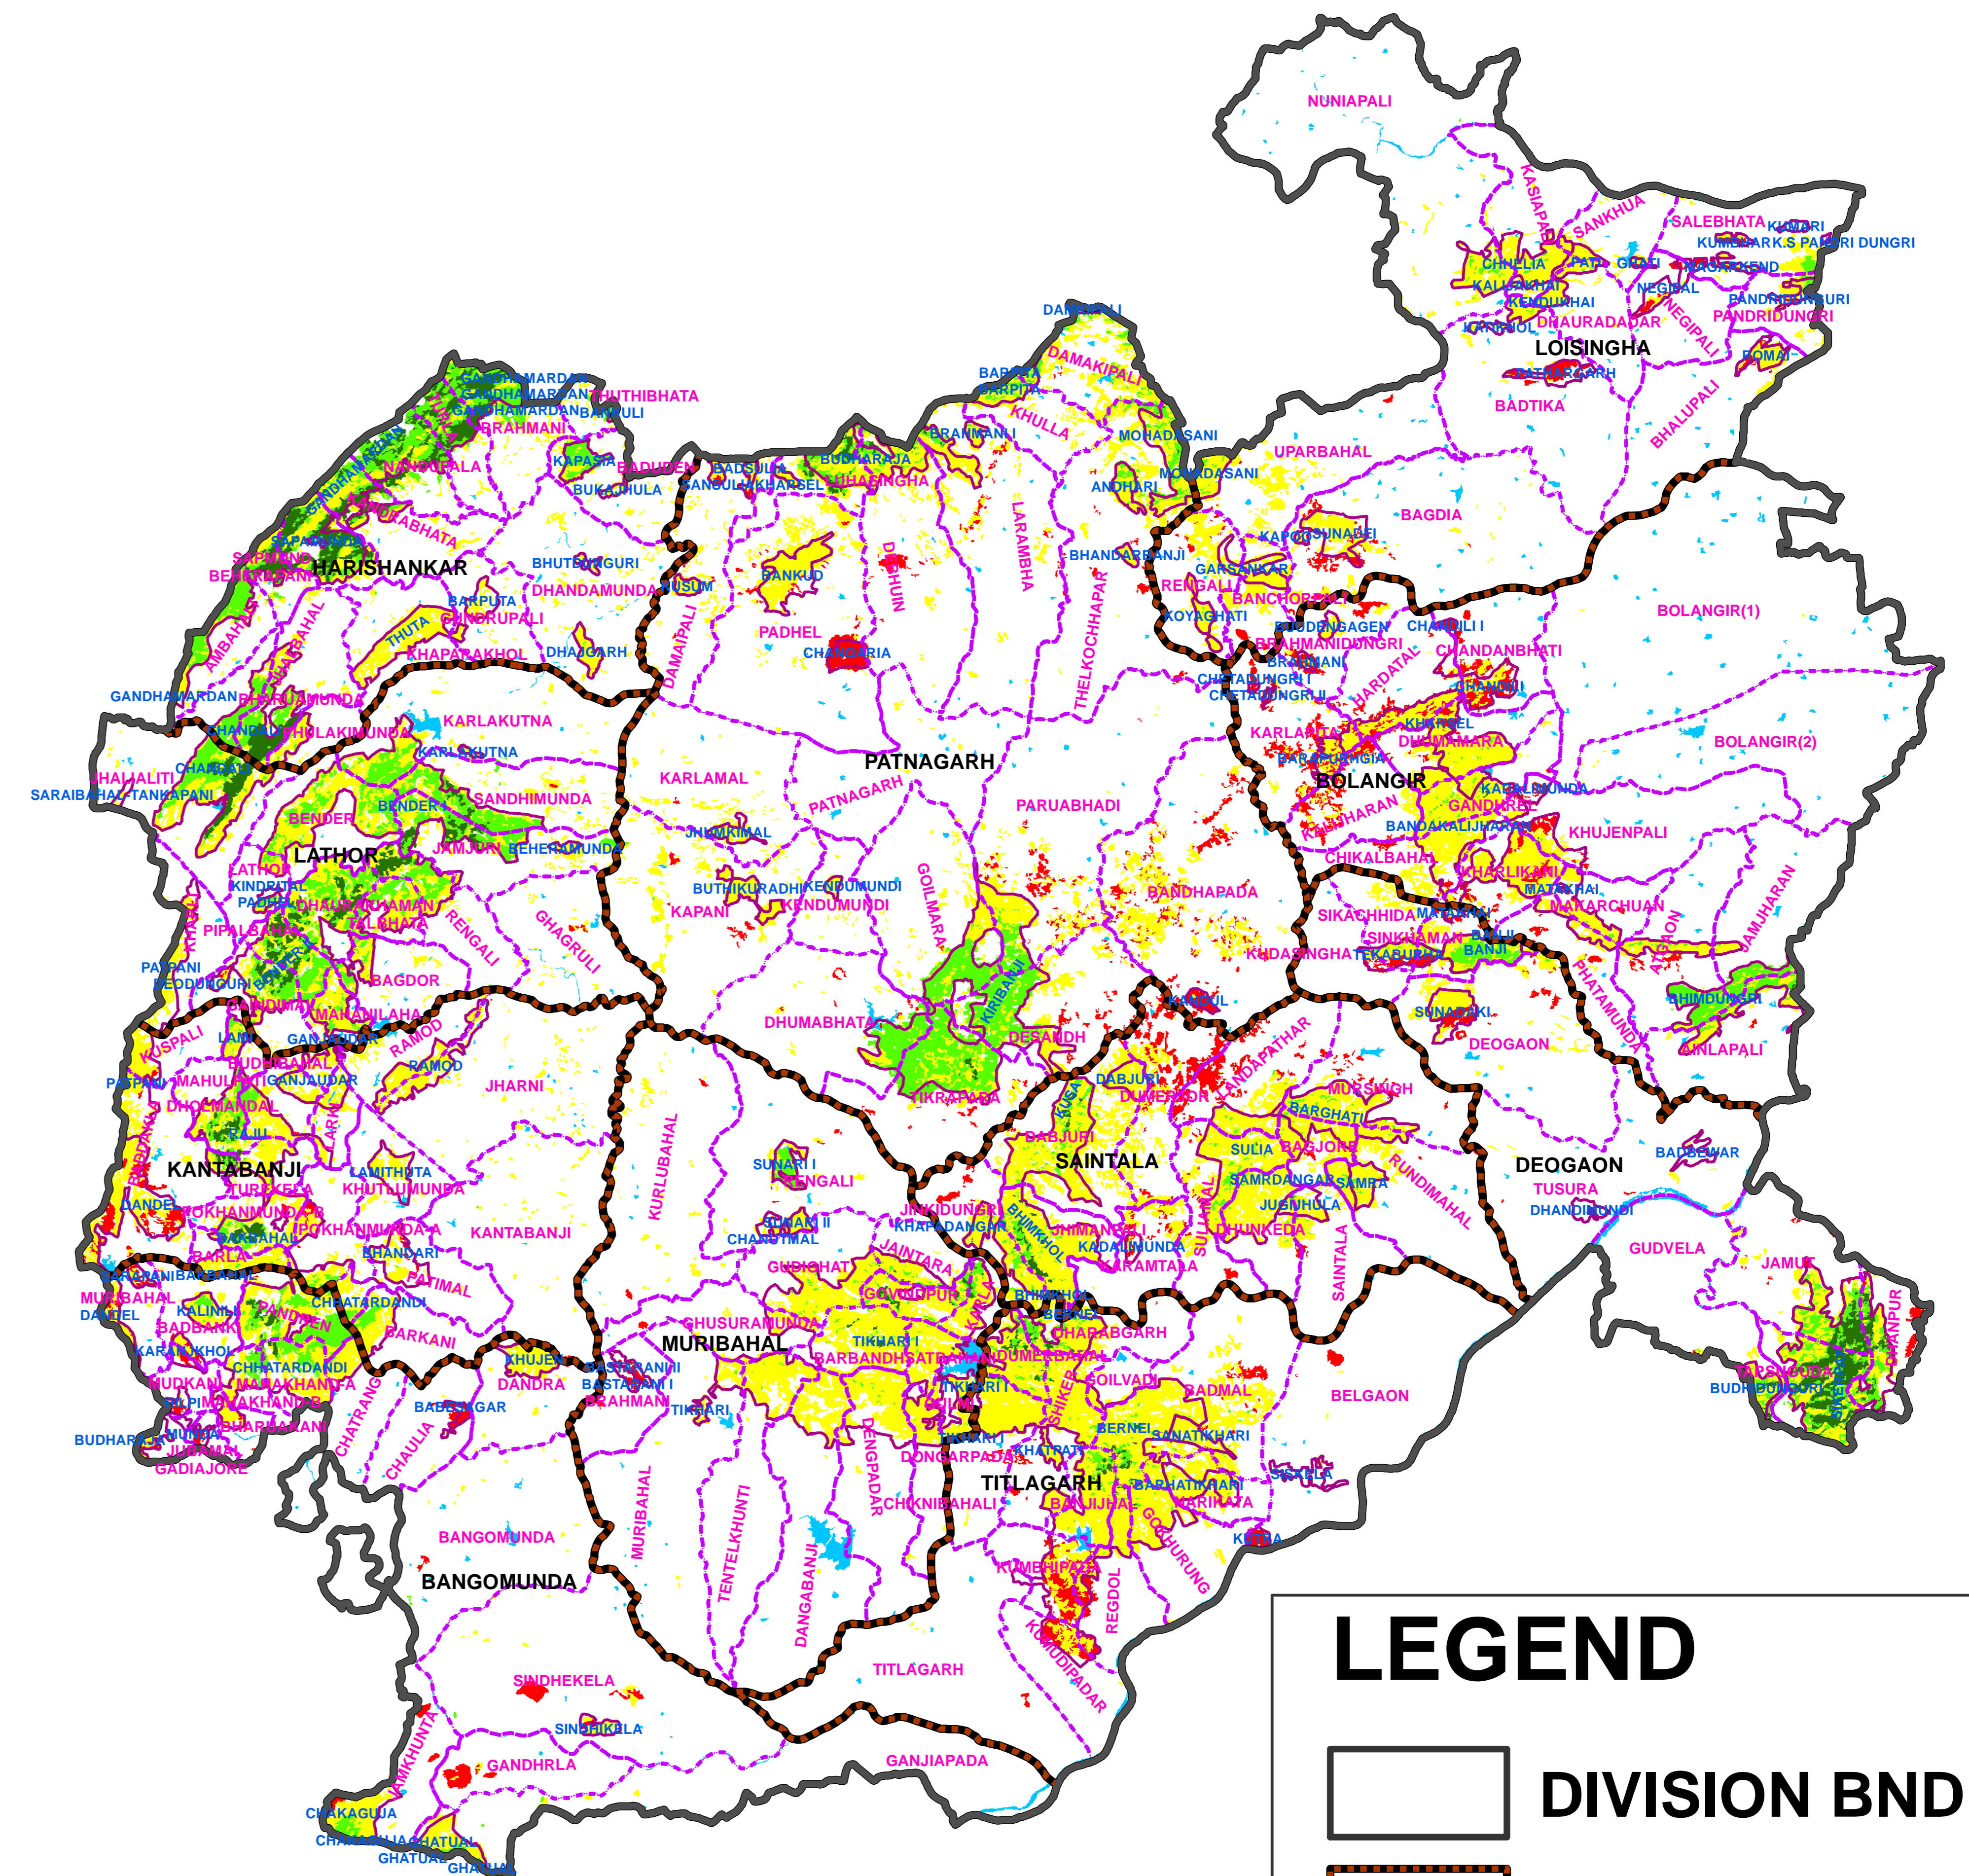

# FOREST COVER CHANGE MAP OF BOLANGIR FOREST DIVISION,

2019

2021

## LEGEND

- DIVISION BND
- RANGE BND
- BEAT BND
- FOREST BND

- Water
- Non-Forest
- Scrub
- Open Forest
- Moderately Dense Forest
- Very Dense Forest

PREPARED BY : FOREST IT & GEOMATICS CENTRE  
FOREST HEADQUARTERS, ODISHA  
BHUBANESWAR