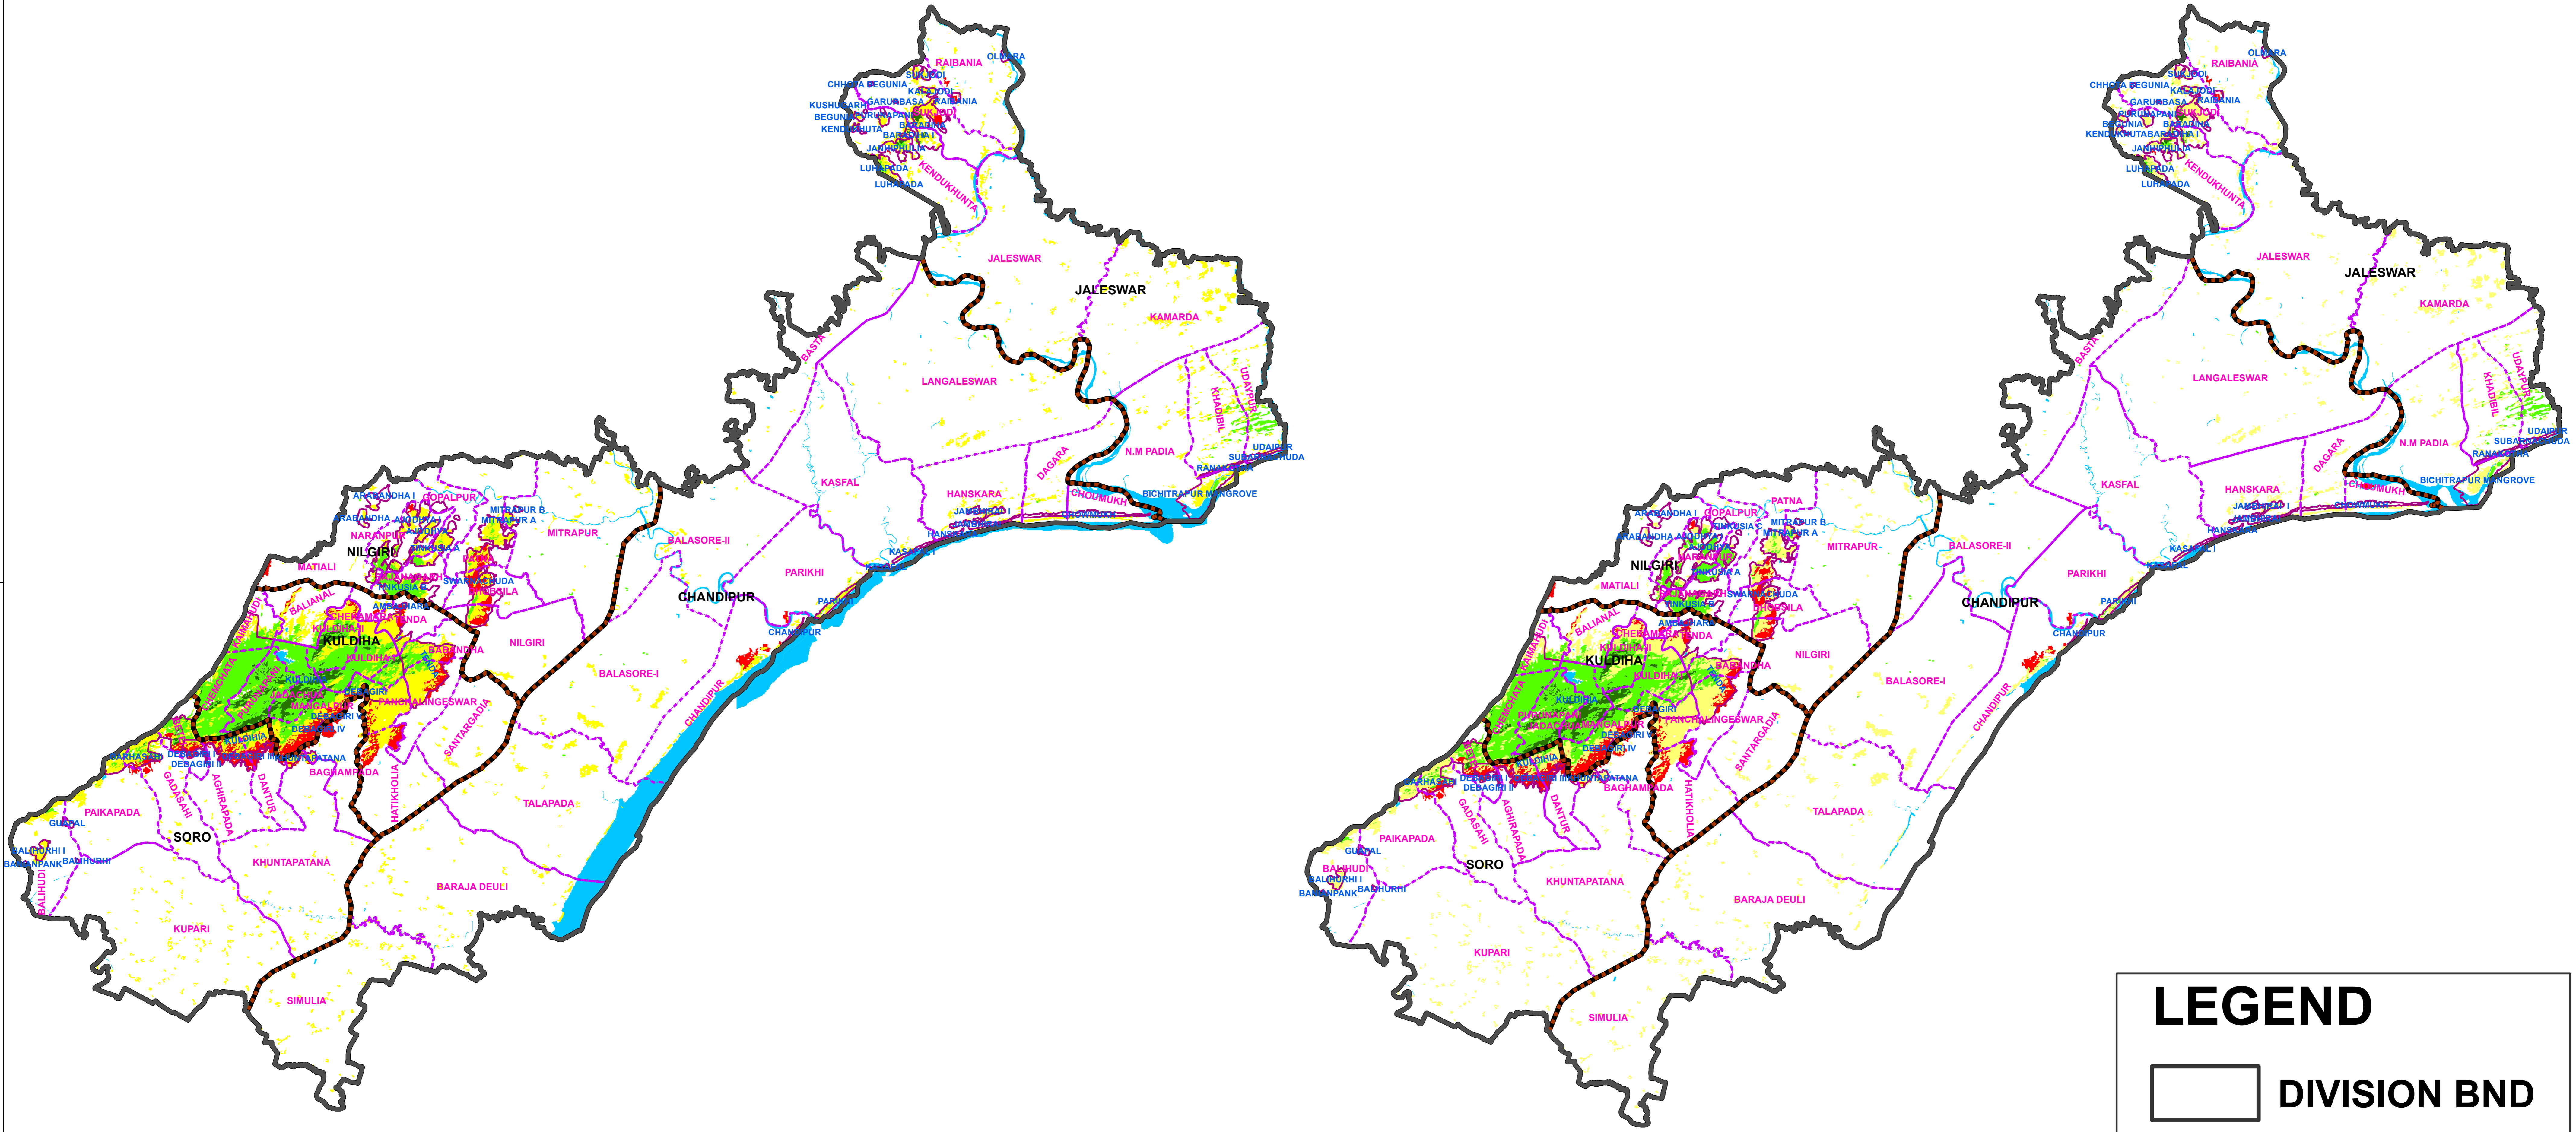

# FOREST COVER CHANGE MAP OF BALASORE WL DIVISION, BARIPADA CIRCLE

2019

2021

### LEGEND

- DIVISION BND
- RANGE BND
- BEAT BND
- FOREST BND

	Water		Non-Forest		Scrub		Open Forest		Moderately Dense Forest		Very Dense Forest
--	-------	--	------------	--	-------	--	-------------	--	-------------------------	--	-------------------

PREPARED BY : FOREST IT & GEOMATICS CENTRE  
FOREST HEADQUARTERS, ODISHA  
BHUBANESWAR