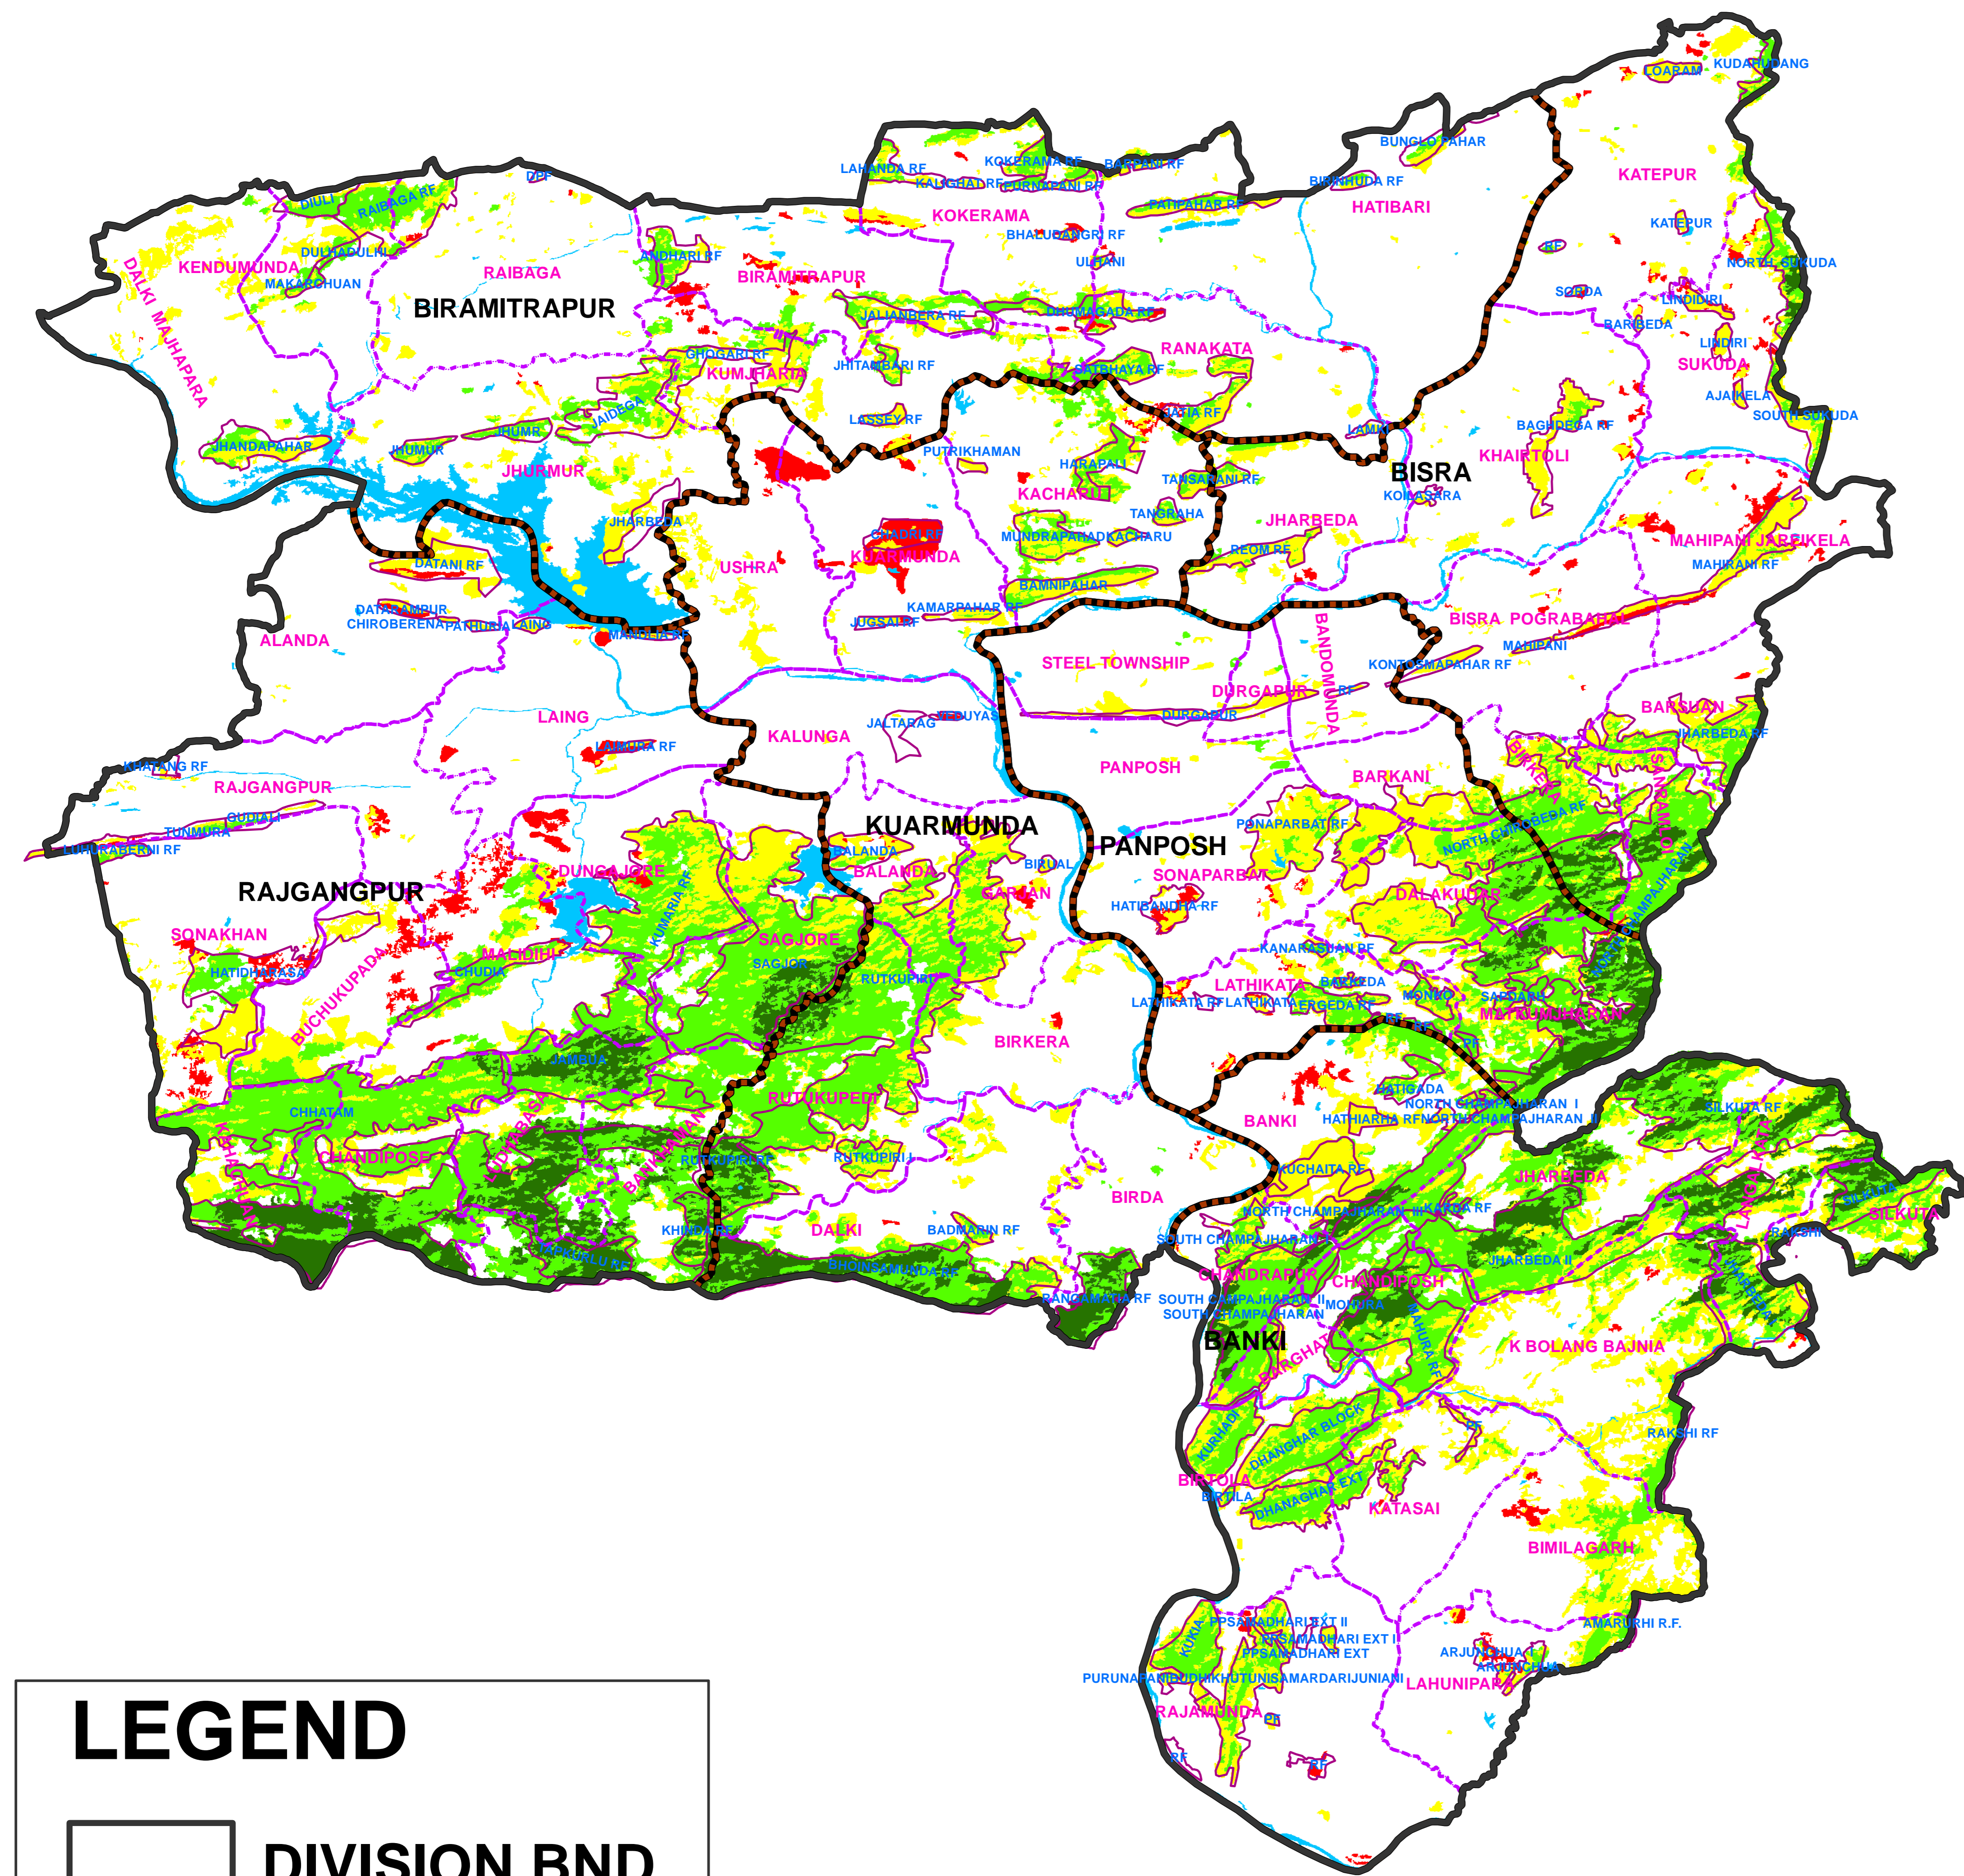

FOREST COVER CHANGE MAP OF ROURKELA FOREST DIVISION,

2019

2017

LEGEND

-  DIVISION BND
-  RANGE BND
-  BEAT BND
-  FOREST BND

-  Water
-  Non-Forest
-  Scrub
-  Open Forest
-  Moderately Dense Forest
-  Very Dense Forest