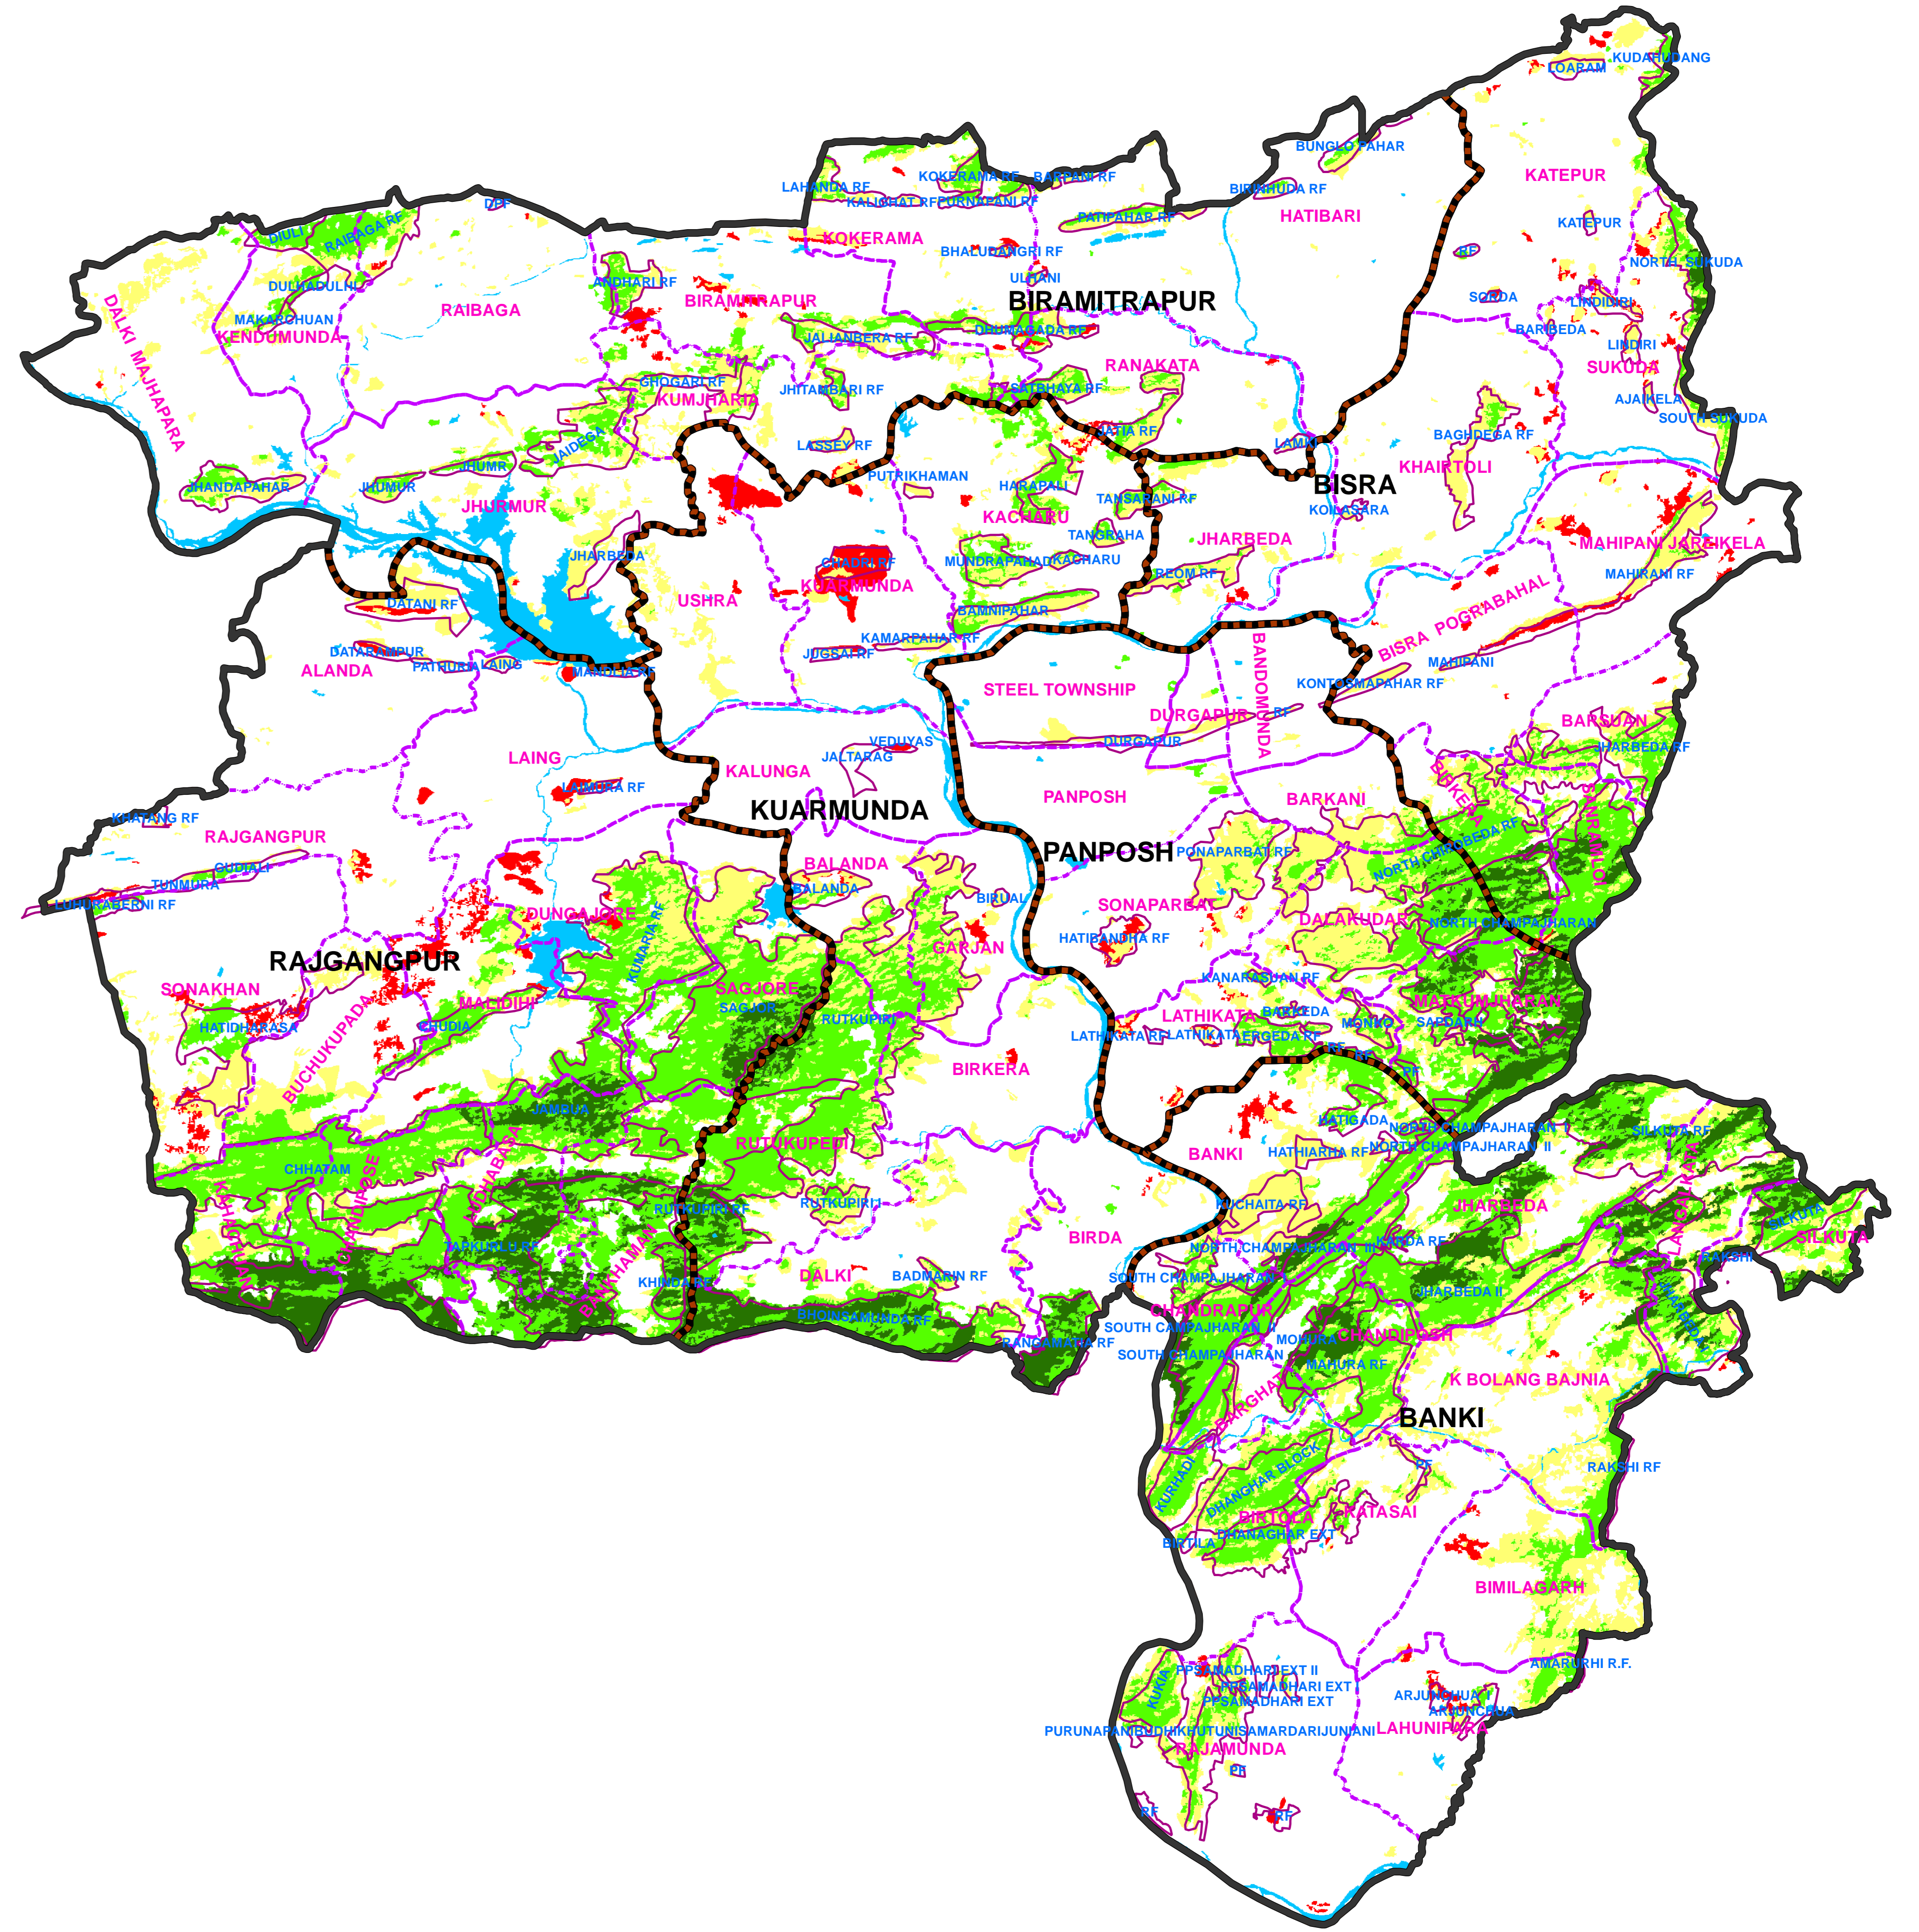

FOREST COVER CHANGE MAP OF ROURKELA FOREST DIVISION,

2019

2017

LEGEND

-  DIVISION BND
-  RANGE BND
-  BEAT BND
-  FOREST BND

-  Water
-  Non-Forest
-  Scrub
-  Open Forest
-  Moderately Dense Forest
-  Very Dense Forest