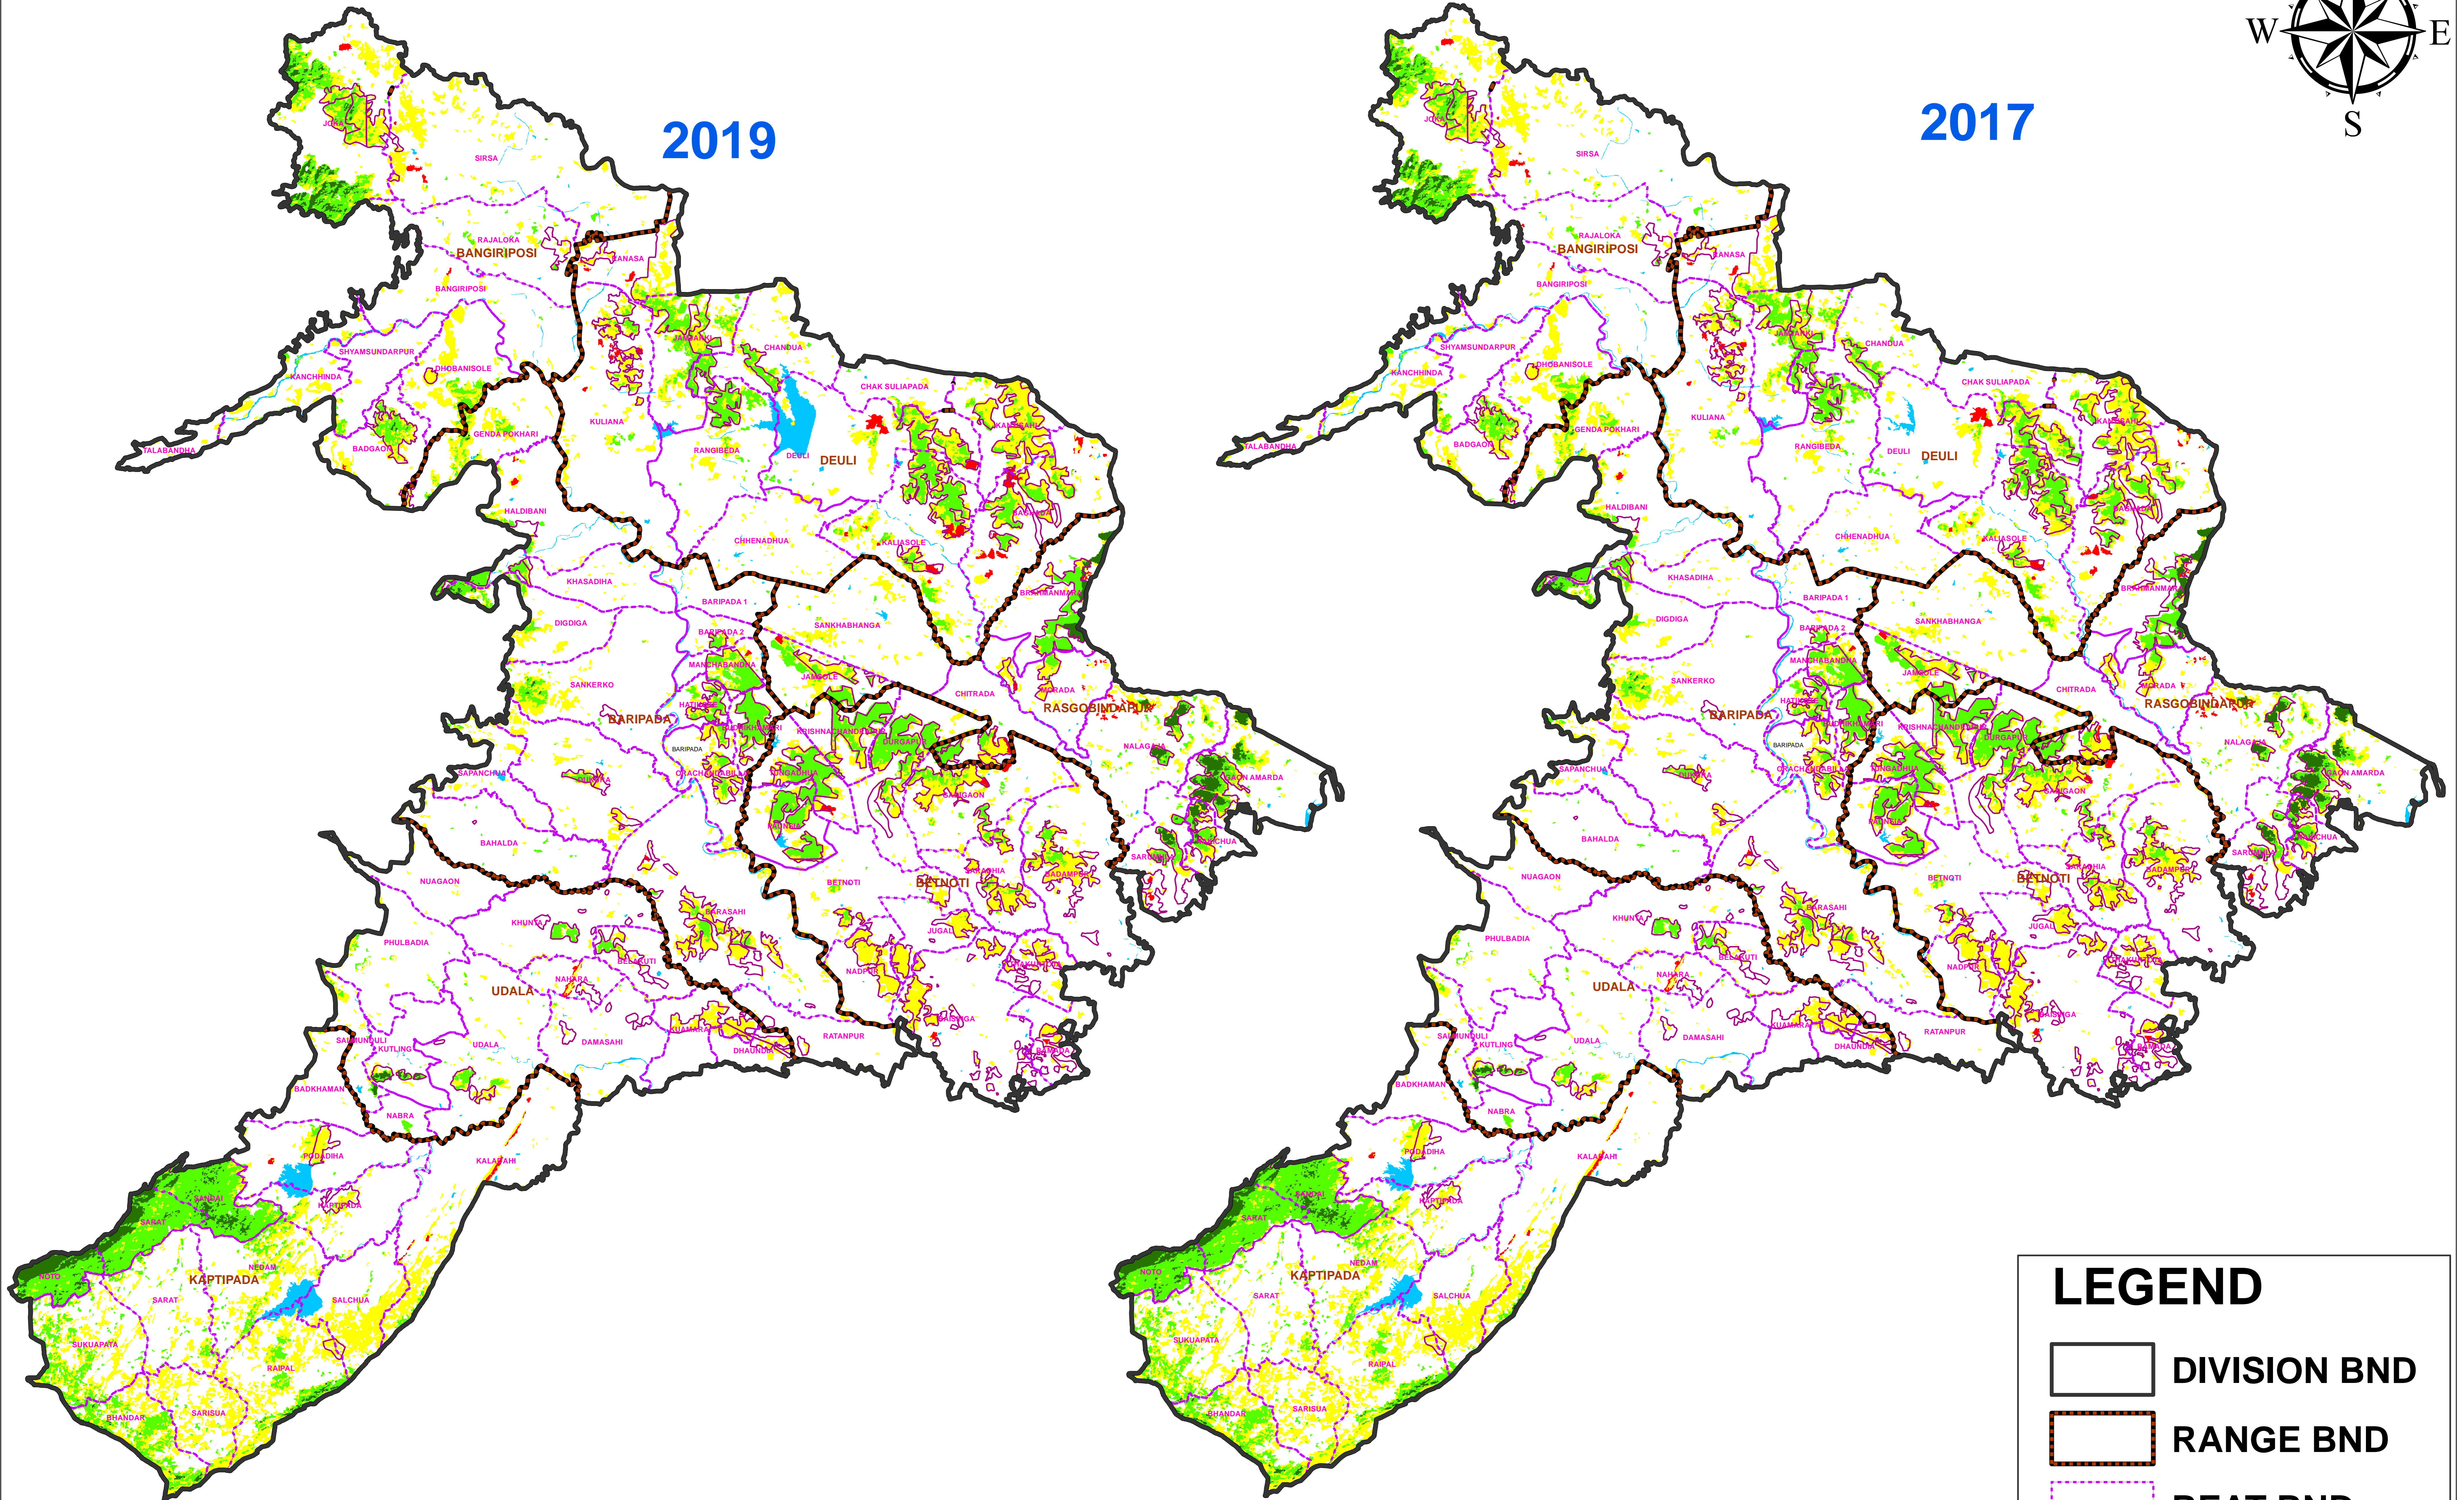

FOREST COVER CHANGE MAP OF BARIPADA FOREST DIVISION,

2019

2017

LEGEND

-  DIVISION BND
-  RANGE BND
-  BEAT BND
-  FOREST BND

-  Water
-  Non-Forest
-  Scrub
-  Open Forest
-  Moderately Dense Forest
-  Very Dense Forest