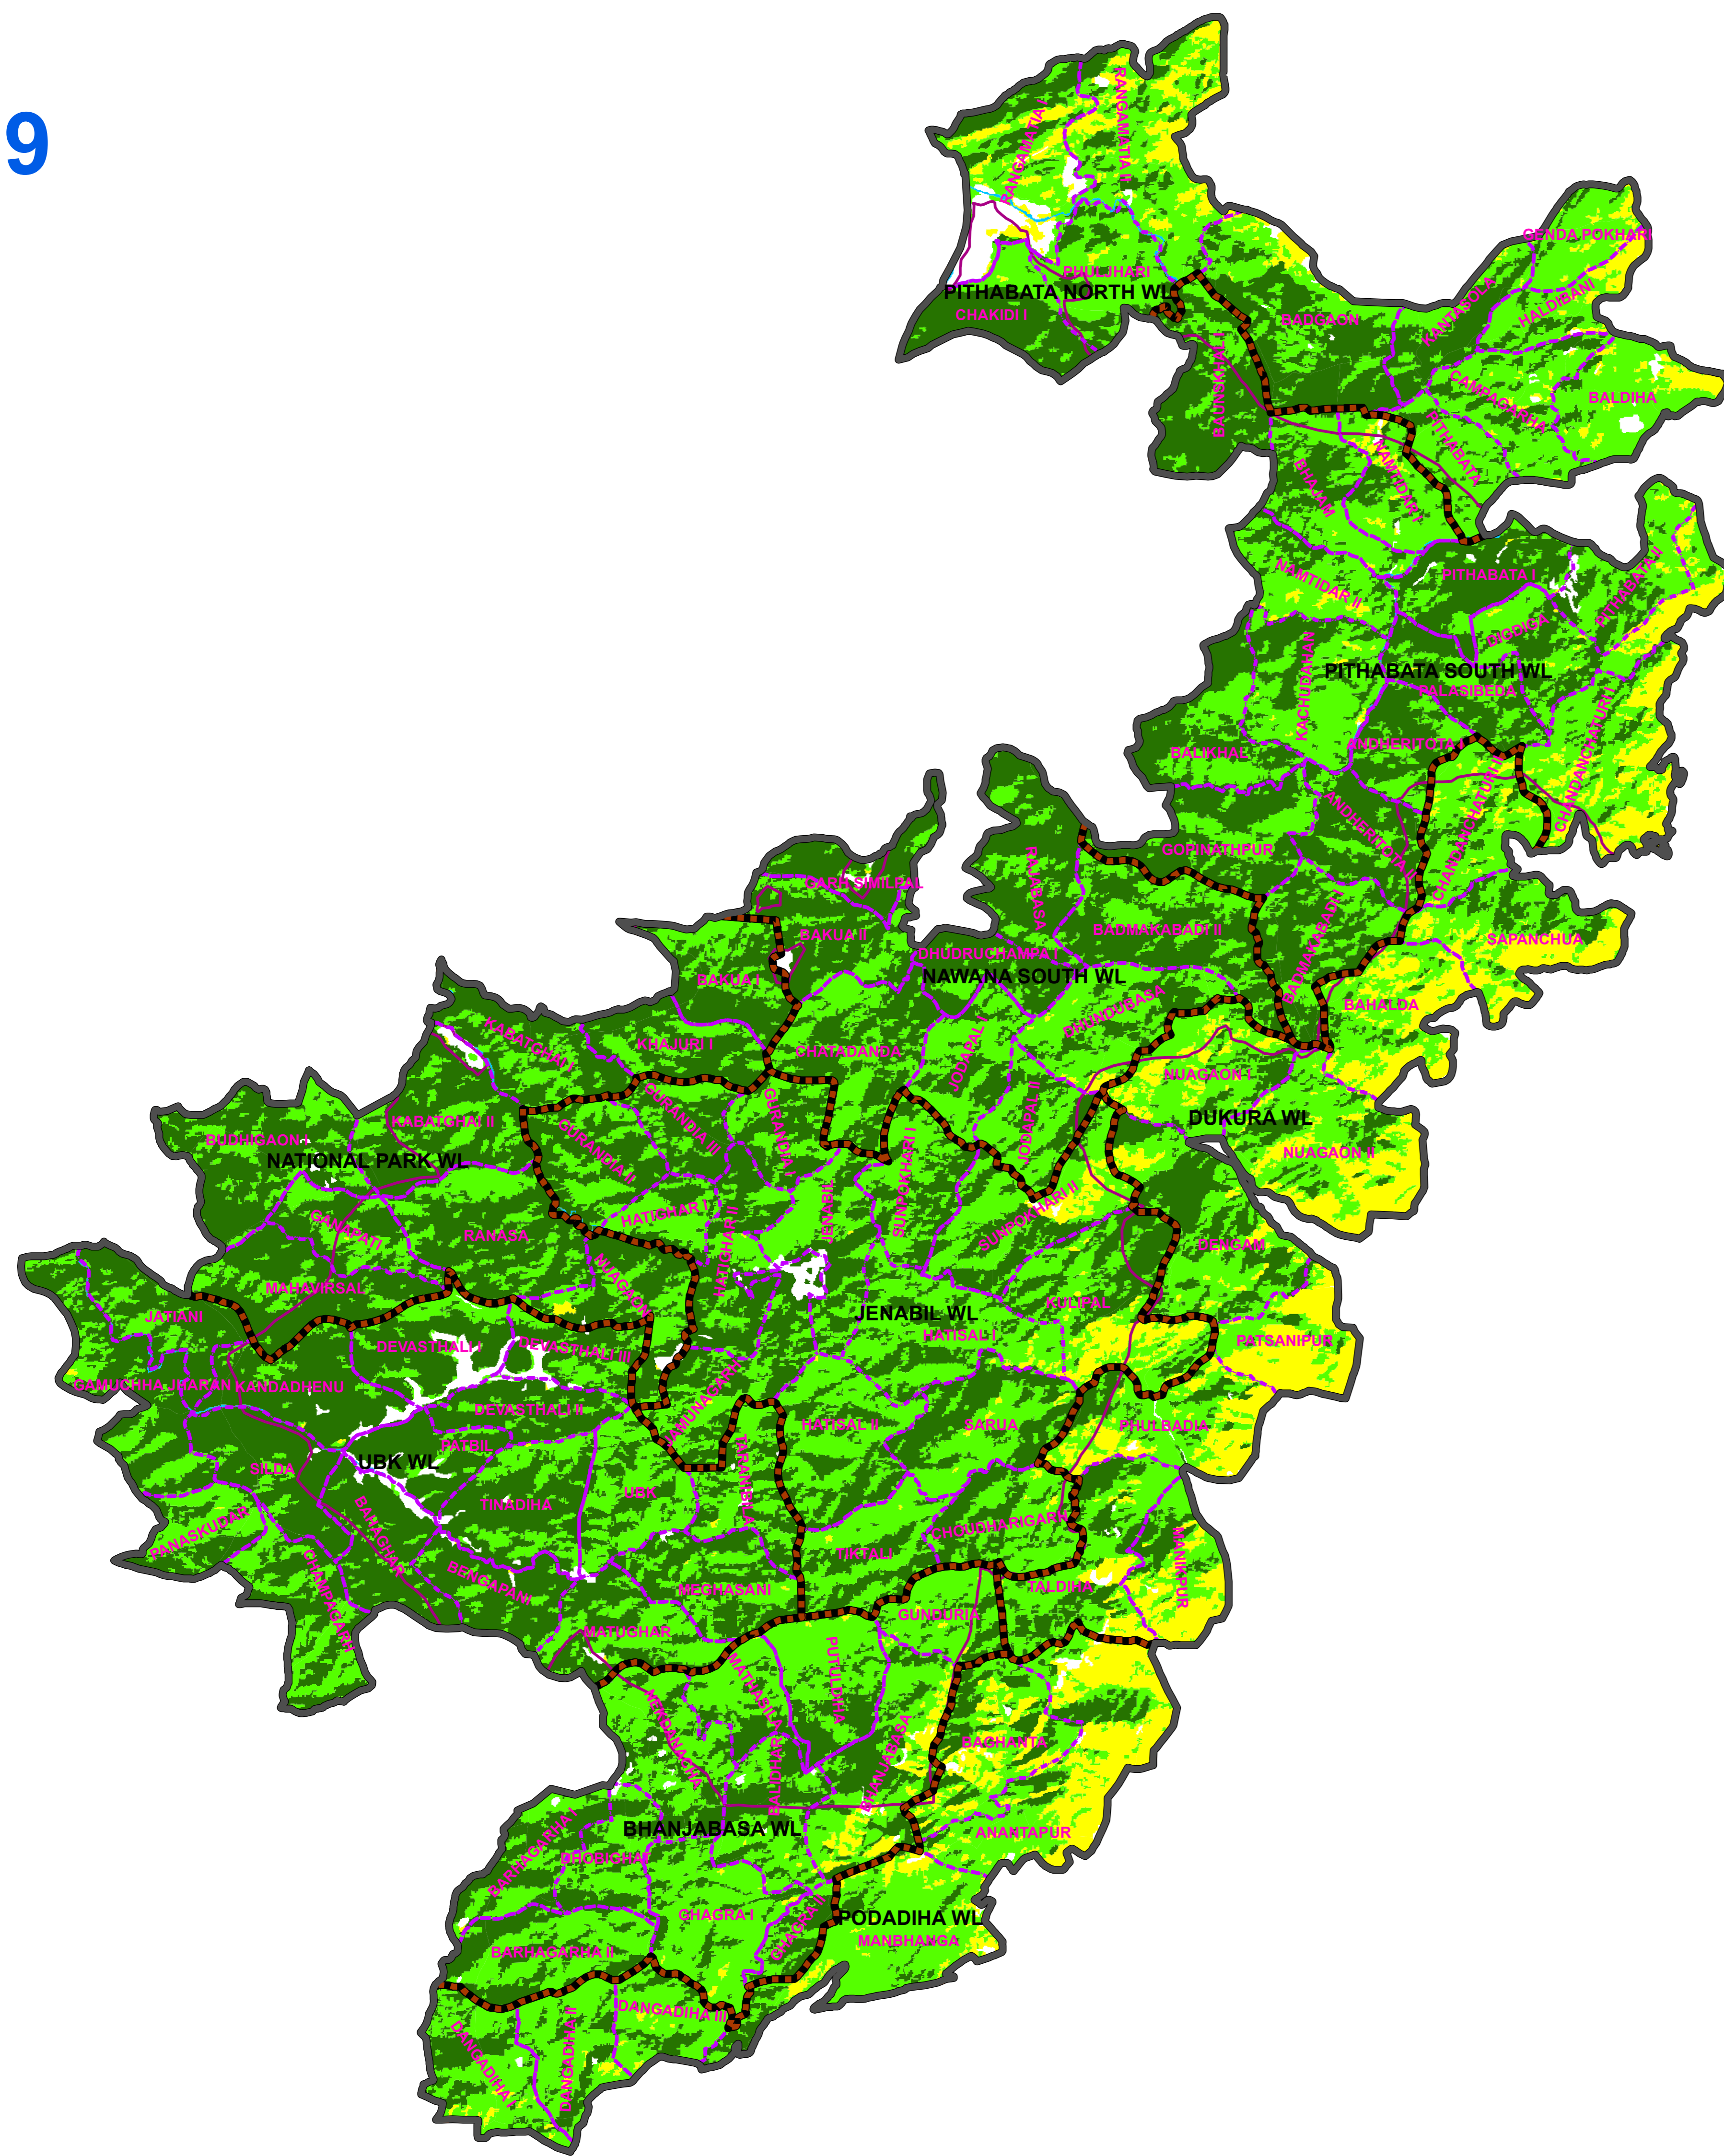

FOREST COVER CHANGE MAP OF SIMILIPAL SOUTH WL DIVISION,

2019

2021

LEGEND

- DIVISION BND
- RANGE BND
- BEAT BND
- FOREST BND

Water
 Non-Forest
 Scrub
 Open Forest
 Moderately Dense Forest
 Very Dense Forest

PREPARED BY : FOREST IT & GEOMATICS CENTRE
 FOREST HEADQUARTERS, ODISHA
 BHUBANESWAR