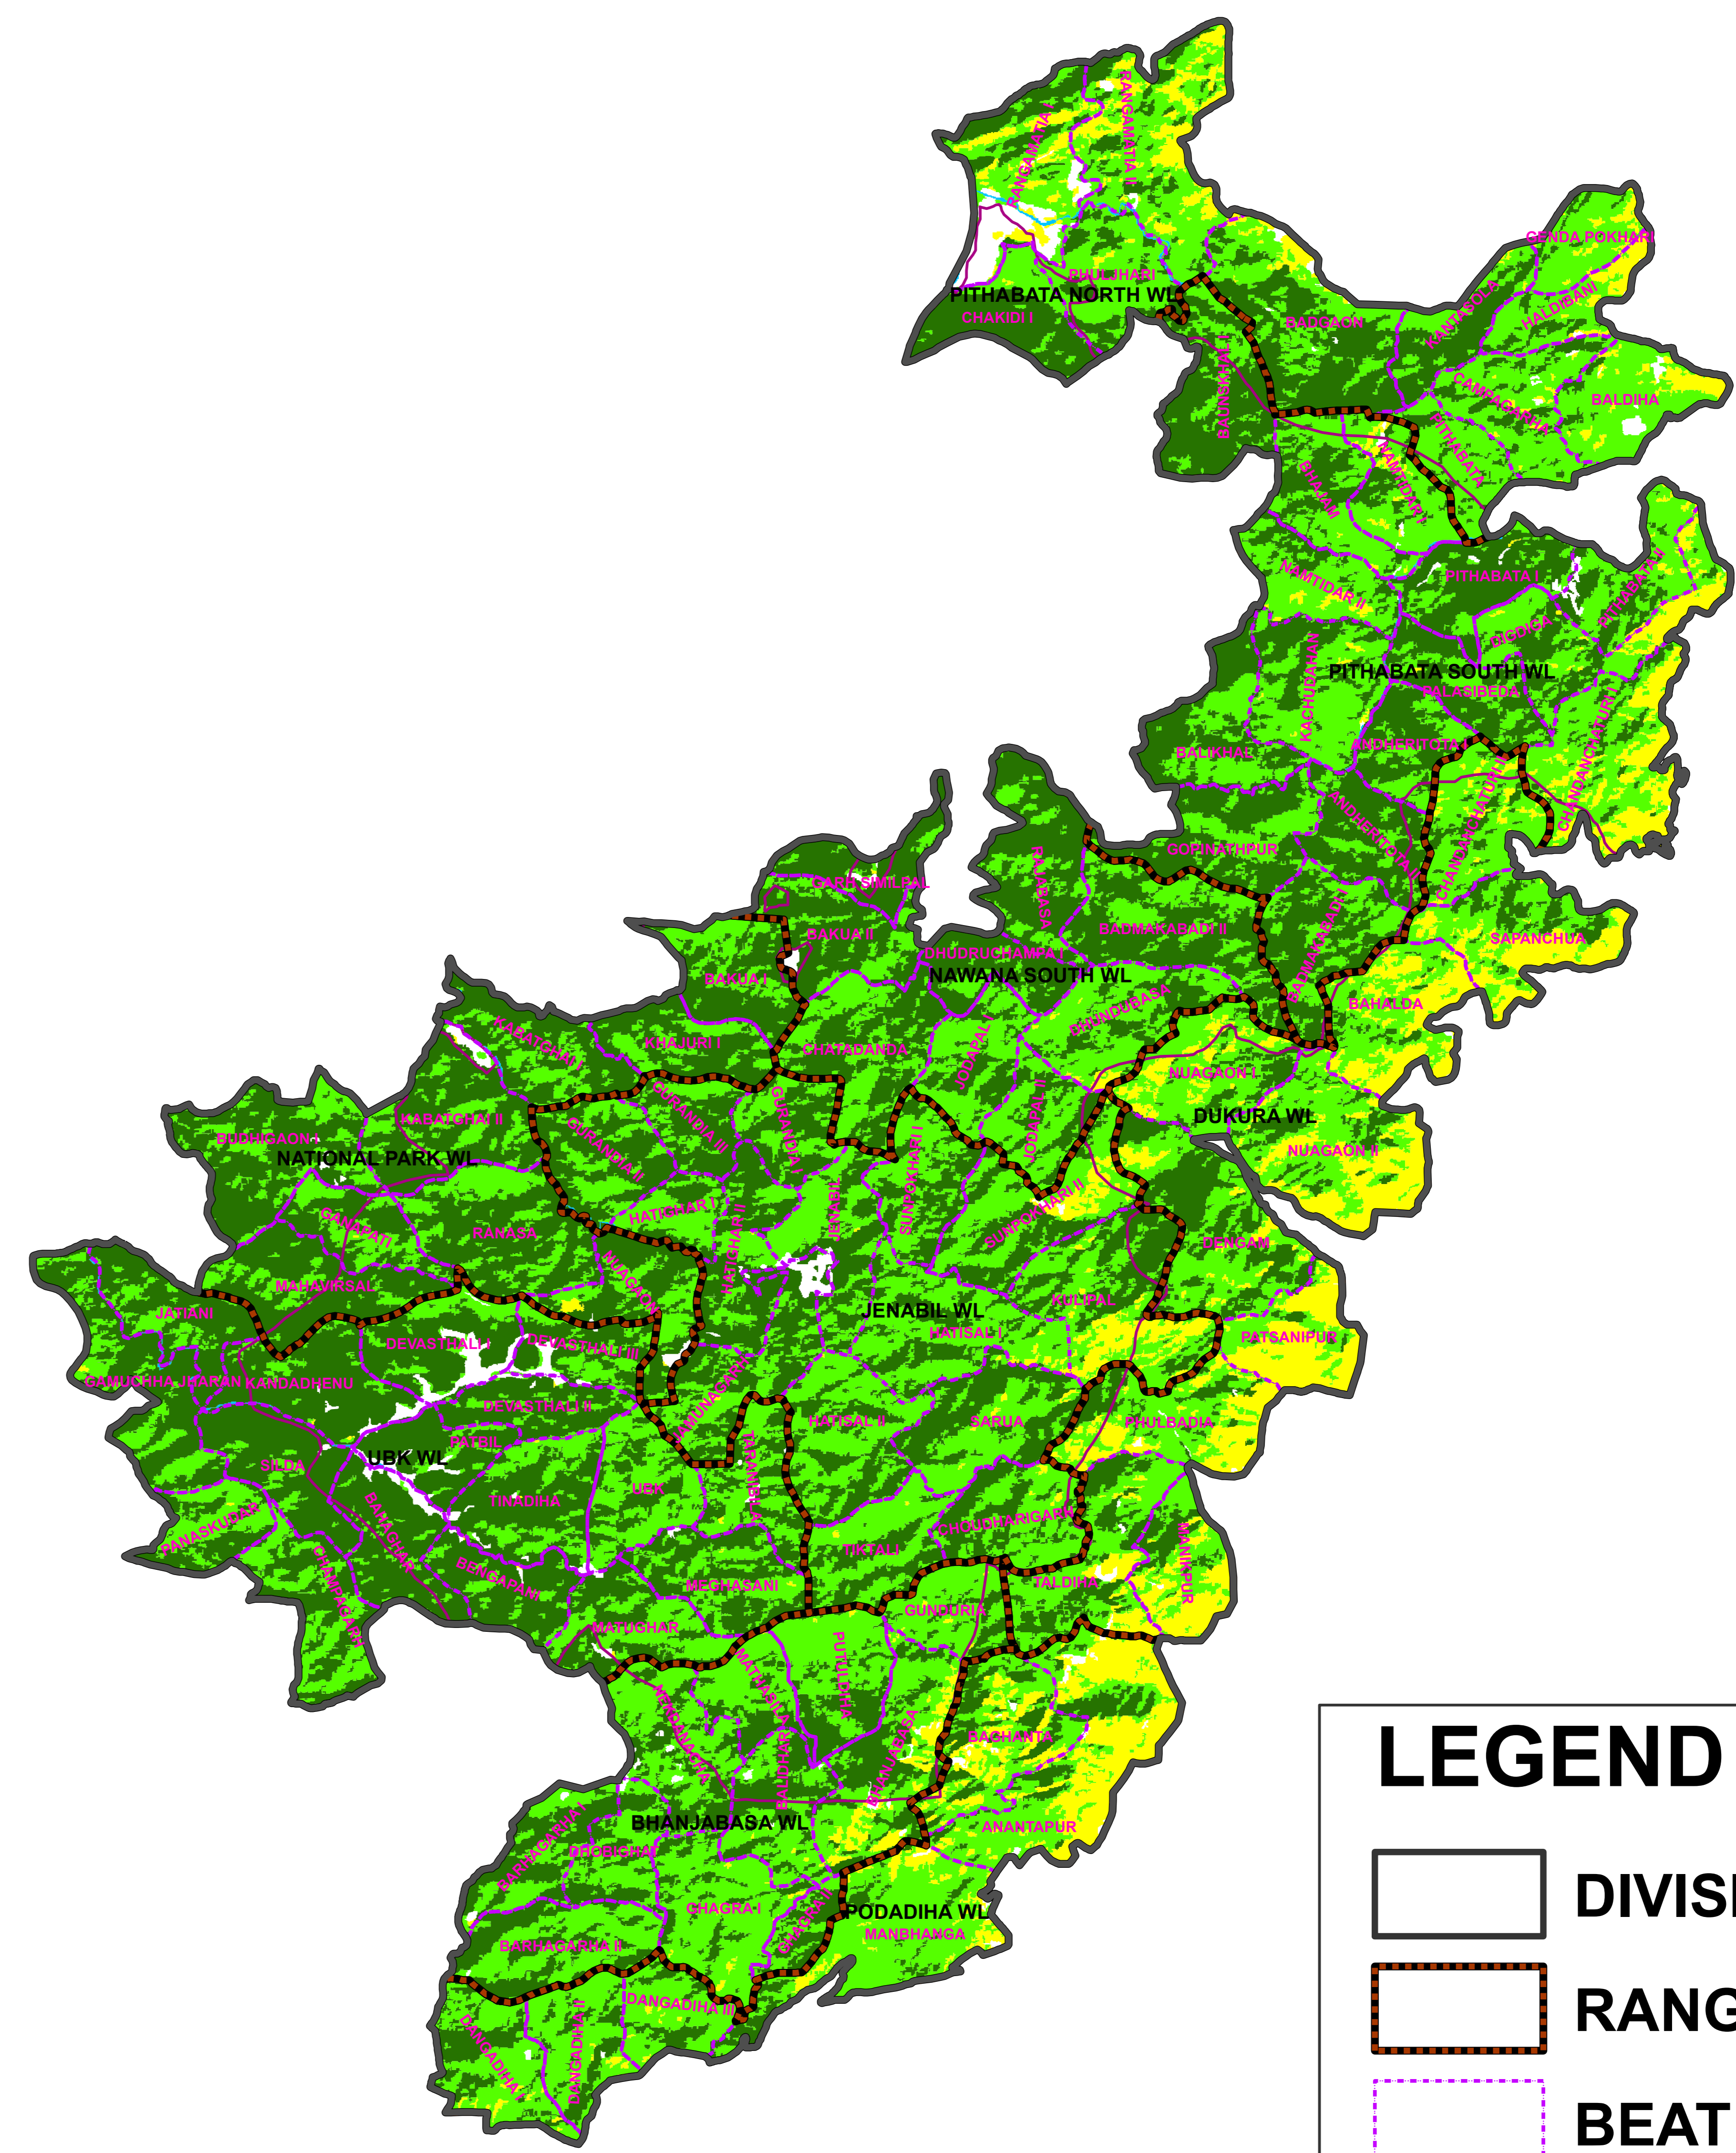

FOREST COVER CHANGE MAP OF SIMILIPAL SOUTH WL DIVISION,

2019

2021

LEGEND

- DIVISION BND
- RANGE BND
- BEAT BND
- FOREST BND

Water
 Non-Forest
 Scrub
 Open Forest
 Moderately Dense Forest
 Very Dense Forest

PREPARED BY : FOREST IT & GEOMATICS CENTRE
 FOREST HEADQUARTERS, ODISHA
 BHUBANESWAR