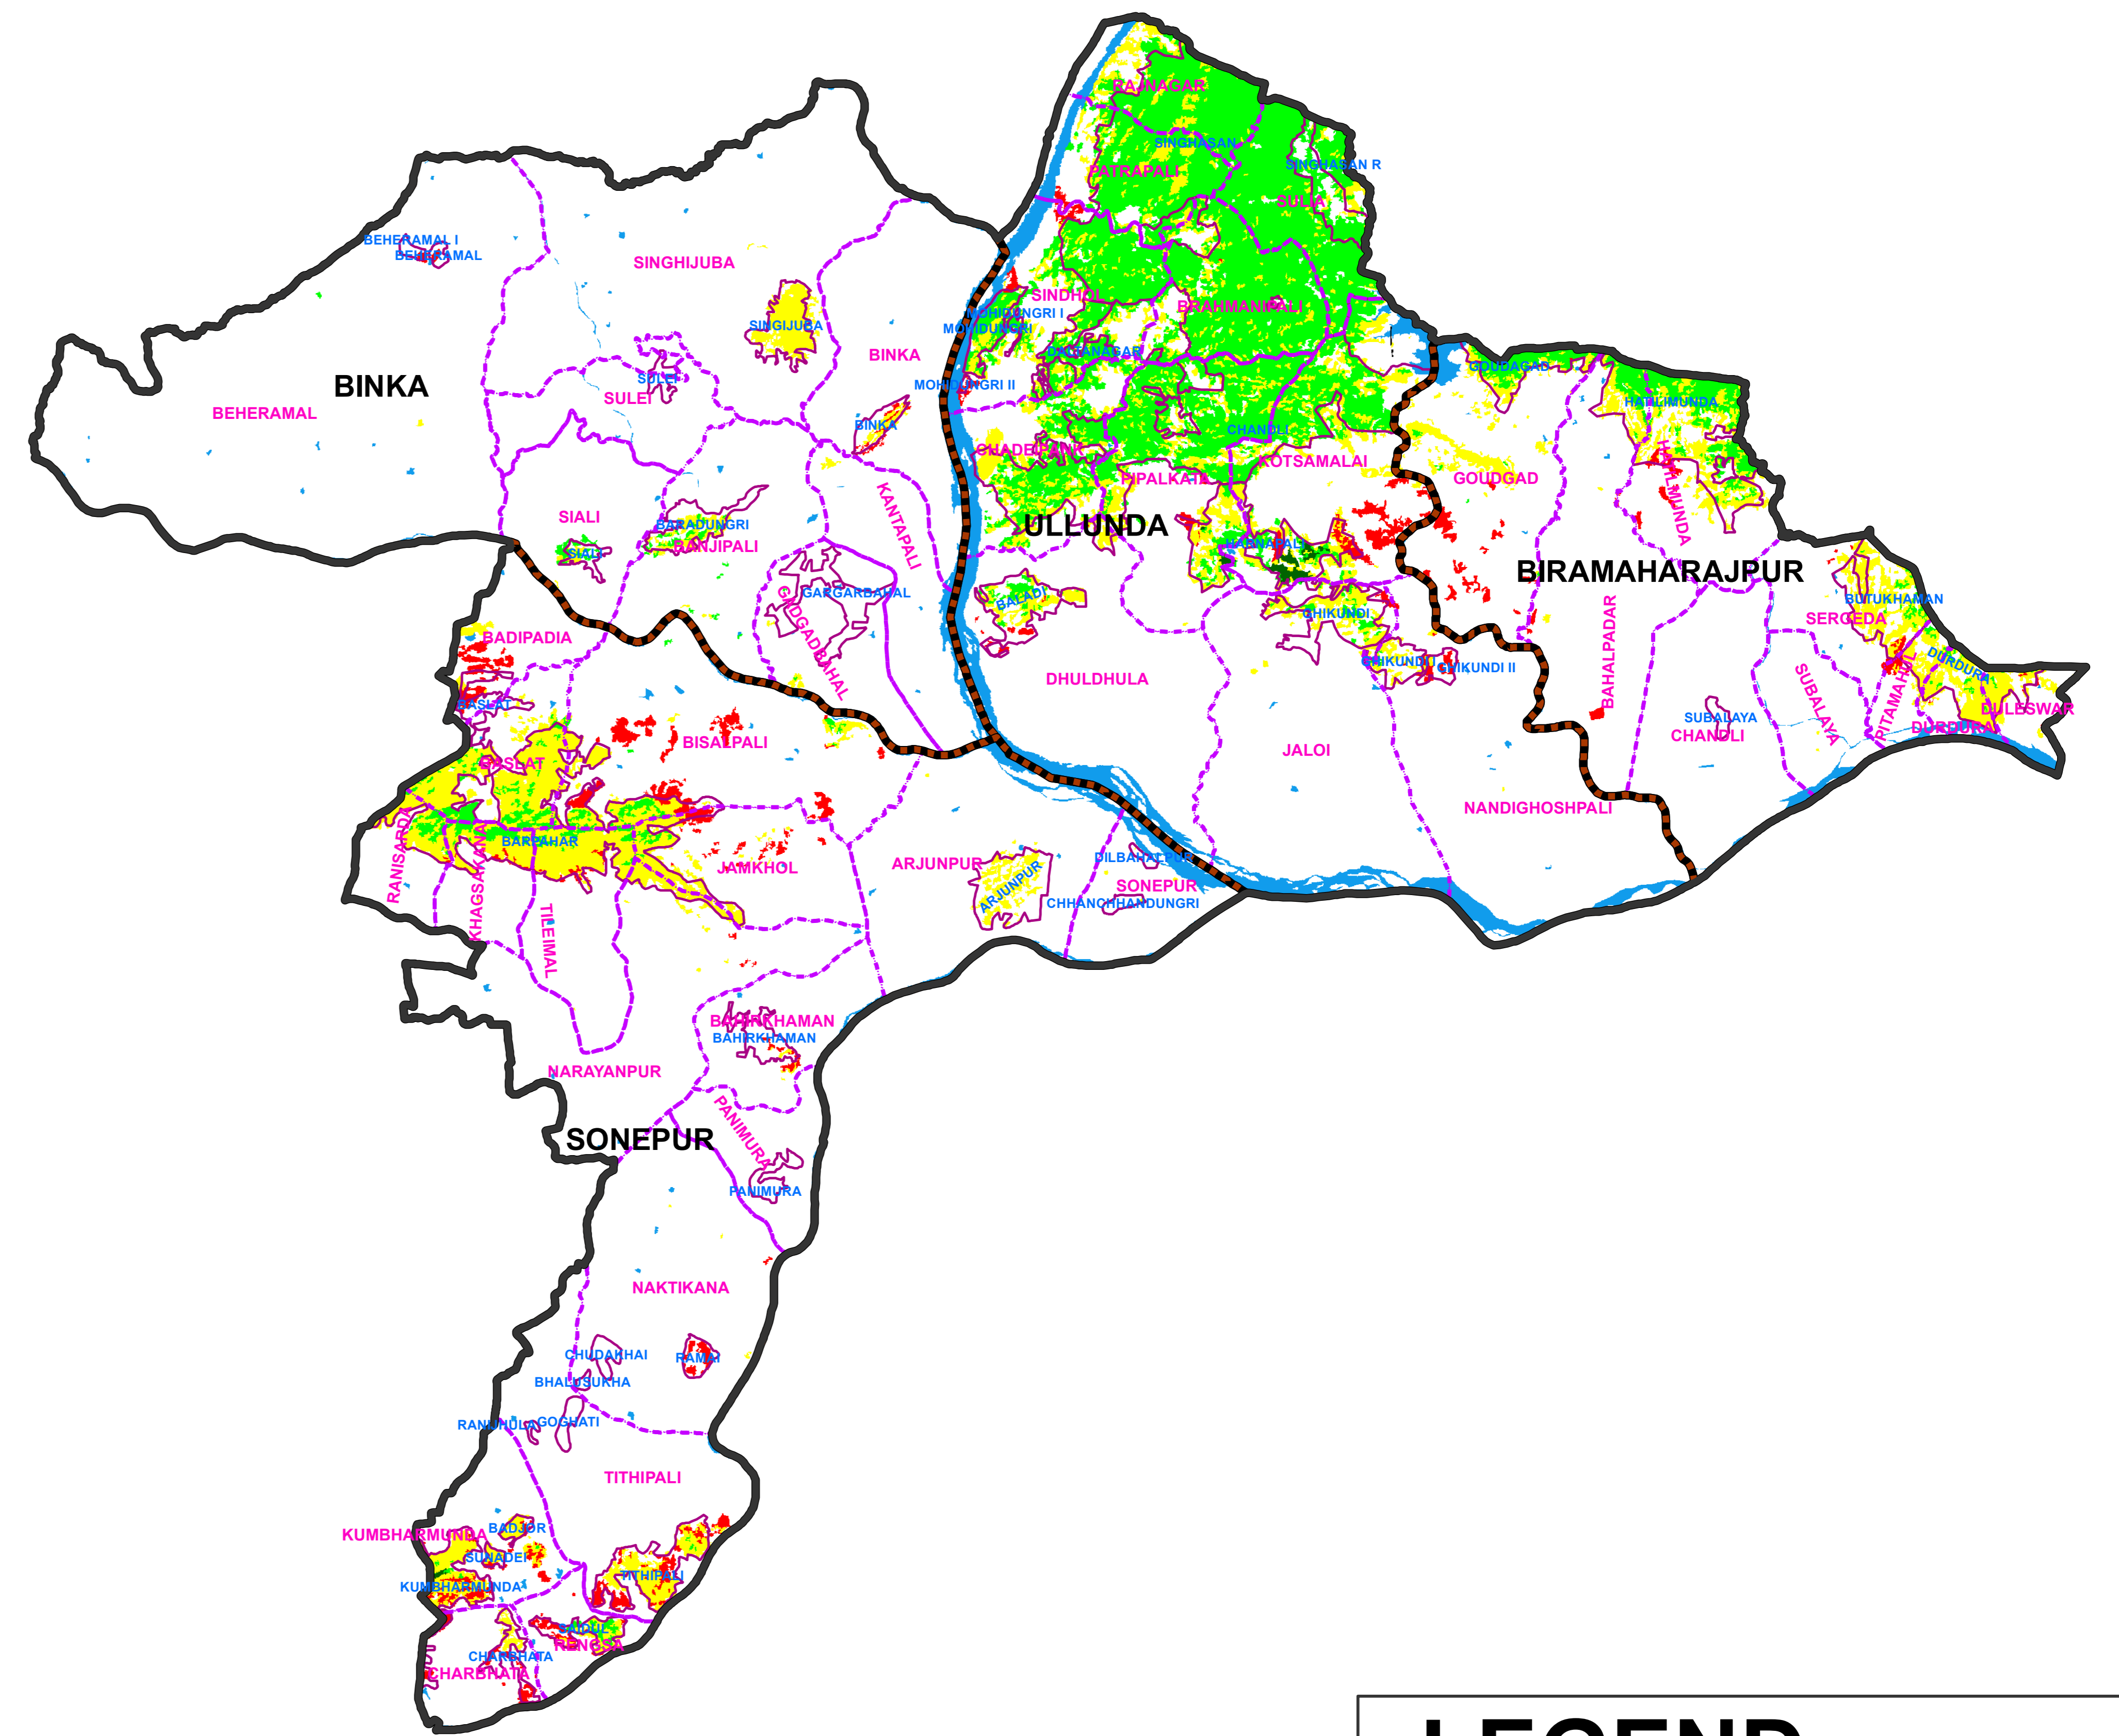

FOREST COVER CHANGE MAP OF SUBARNAPUR FOREST DIVISION,

2019

2017

Water
 Non-Forest
 Scrub
 Open Forest
 Moderately Dense Forest
 Very Dense Forest

LEGEND

- DIVISION BND
- RANGE BND
- BEAT BND
- FOREST BND