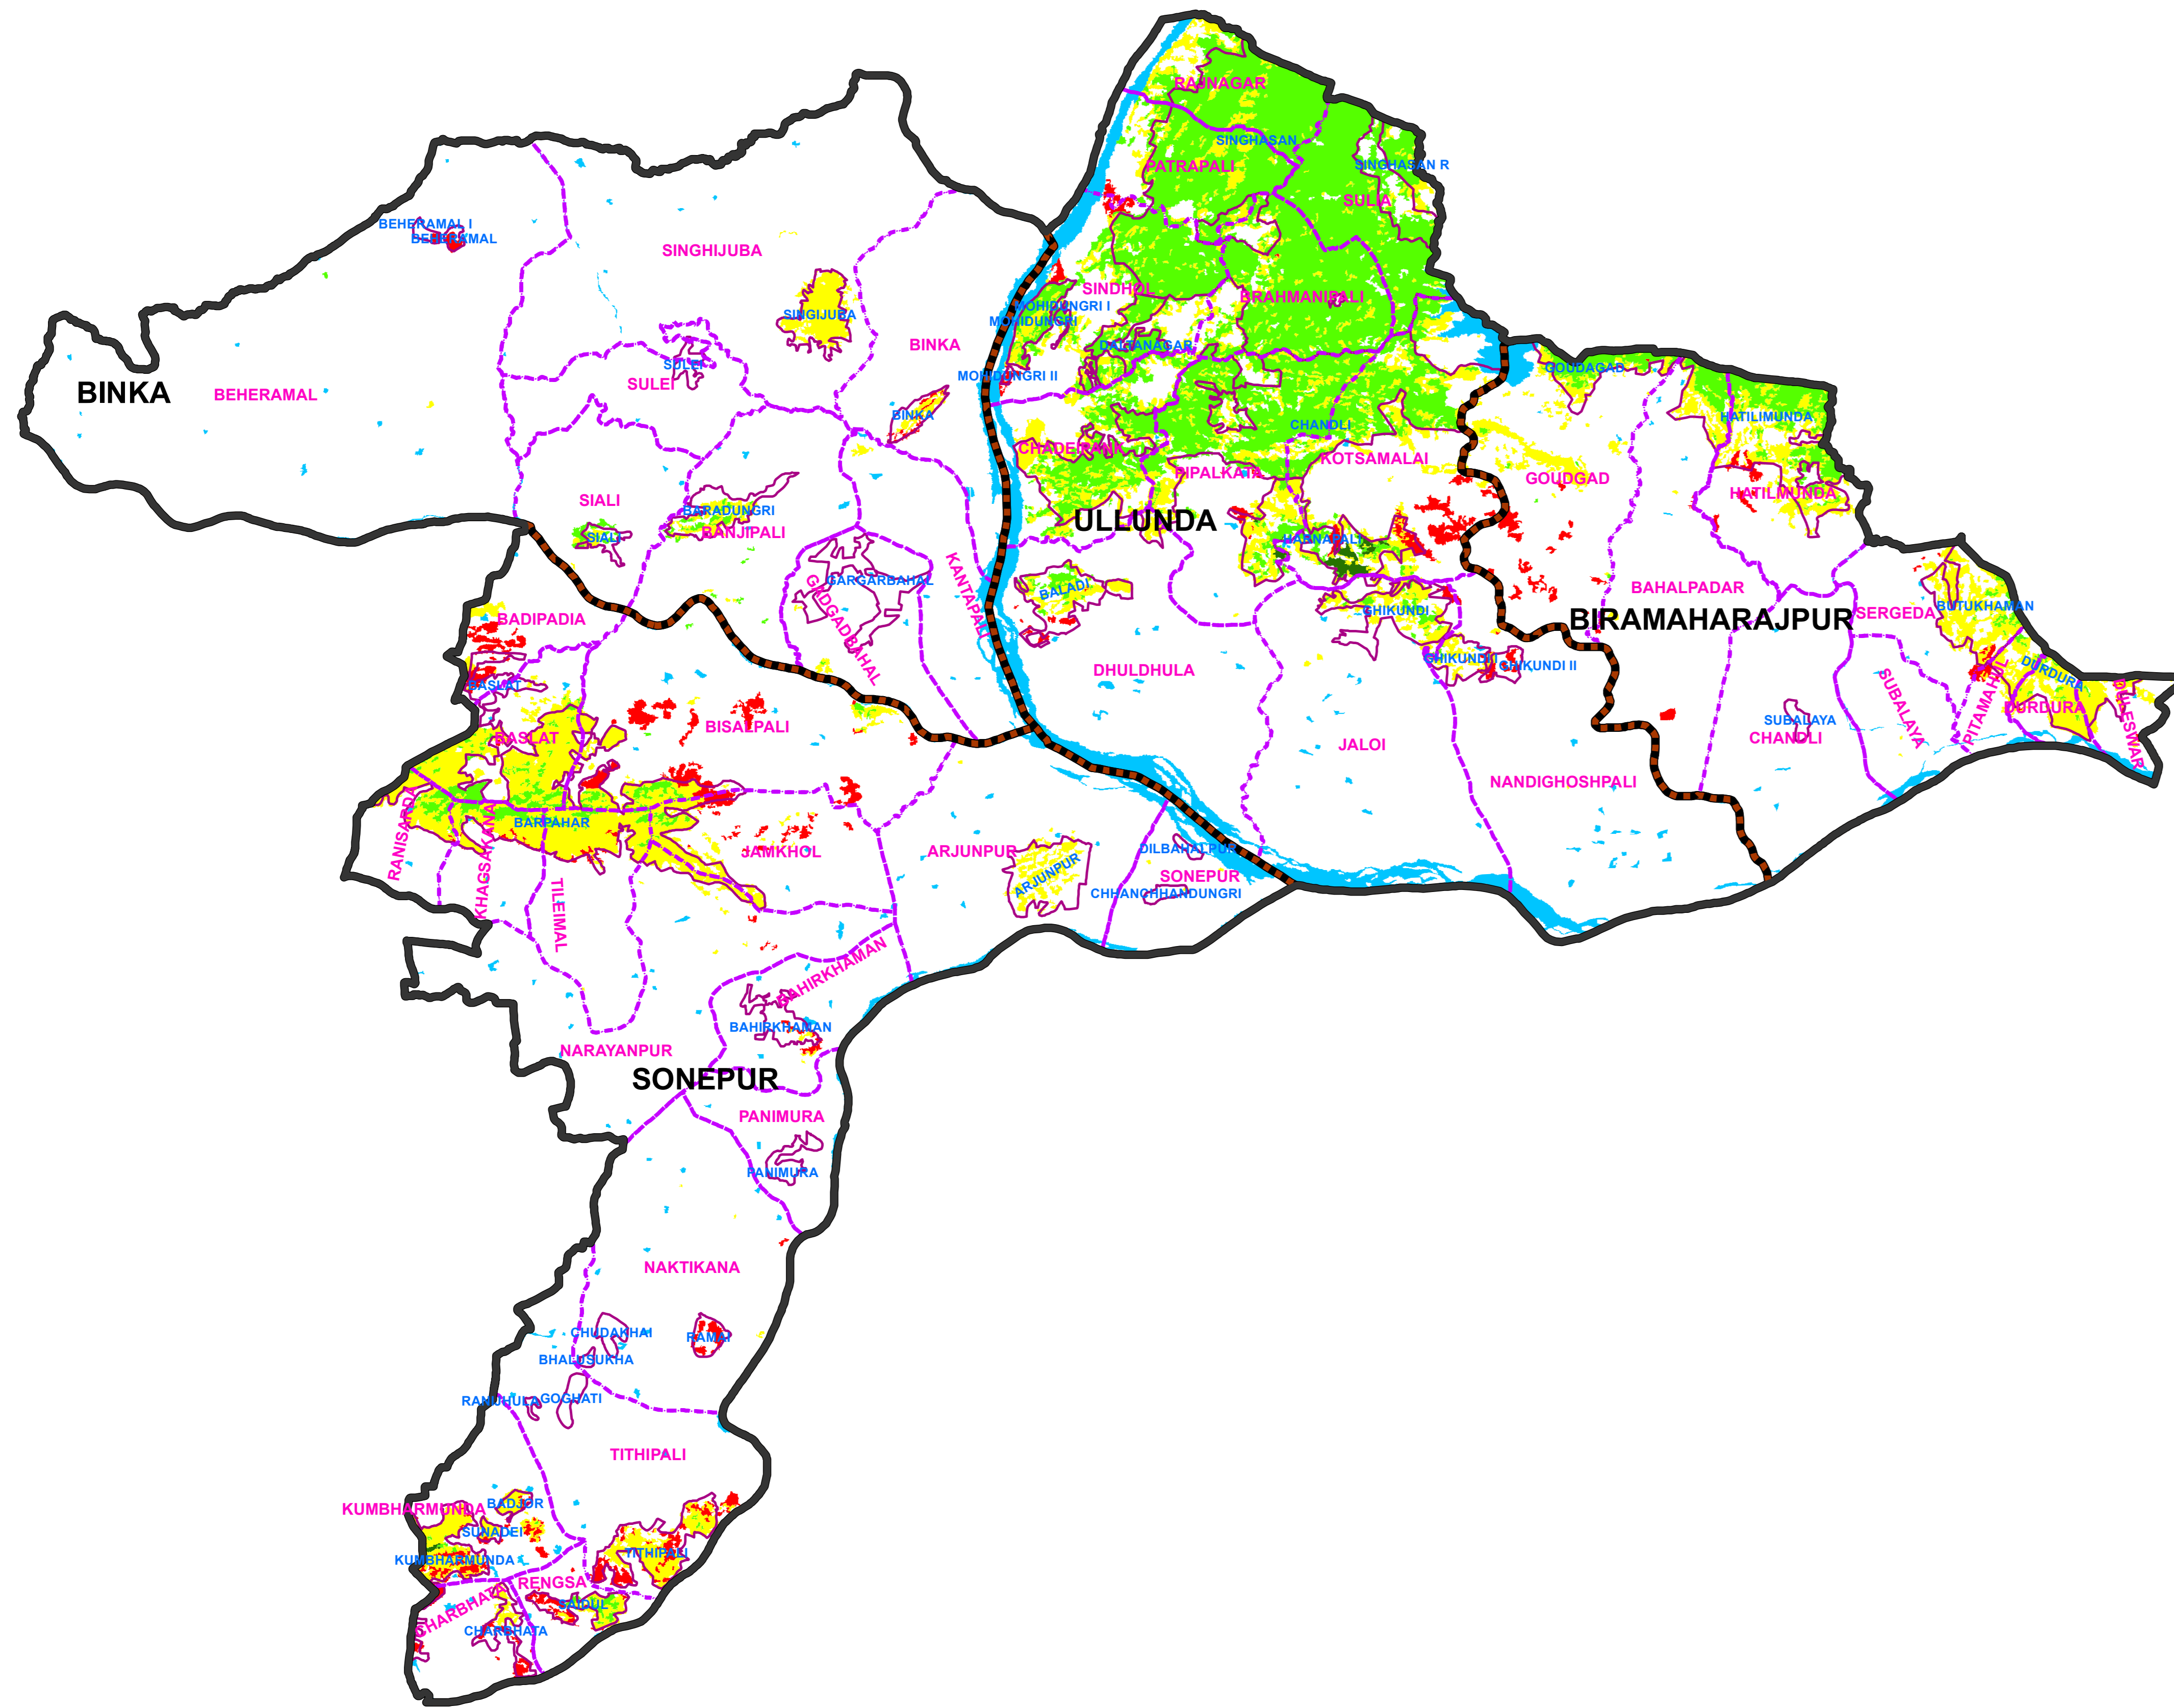

FOREST COVER CHANGE MAP OF SUBARNAPUR FOREST DIVISION,

2019

2017

Water
 Non-Forest
 Scrub
 Open Forest
 Moderately Dense Forest
 Very Dense Forest

LEGEND

- DIVISION BND
- RANGE BND
- BEAT BND
- FOREST BND