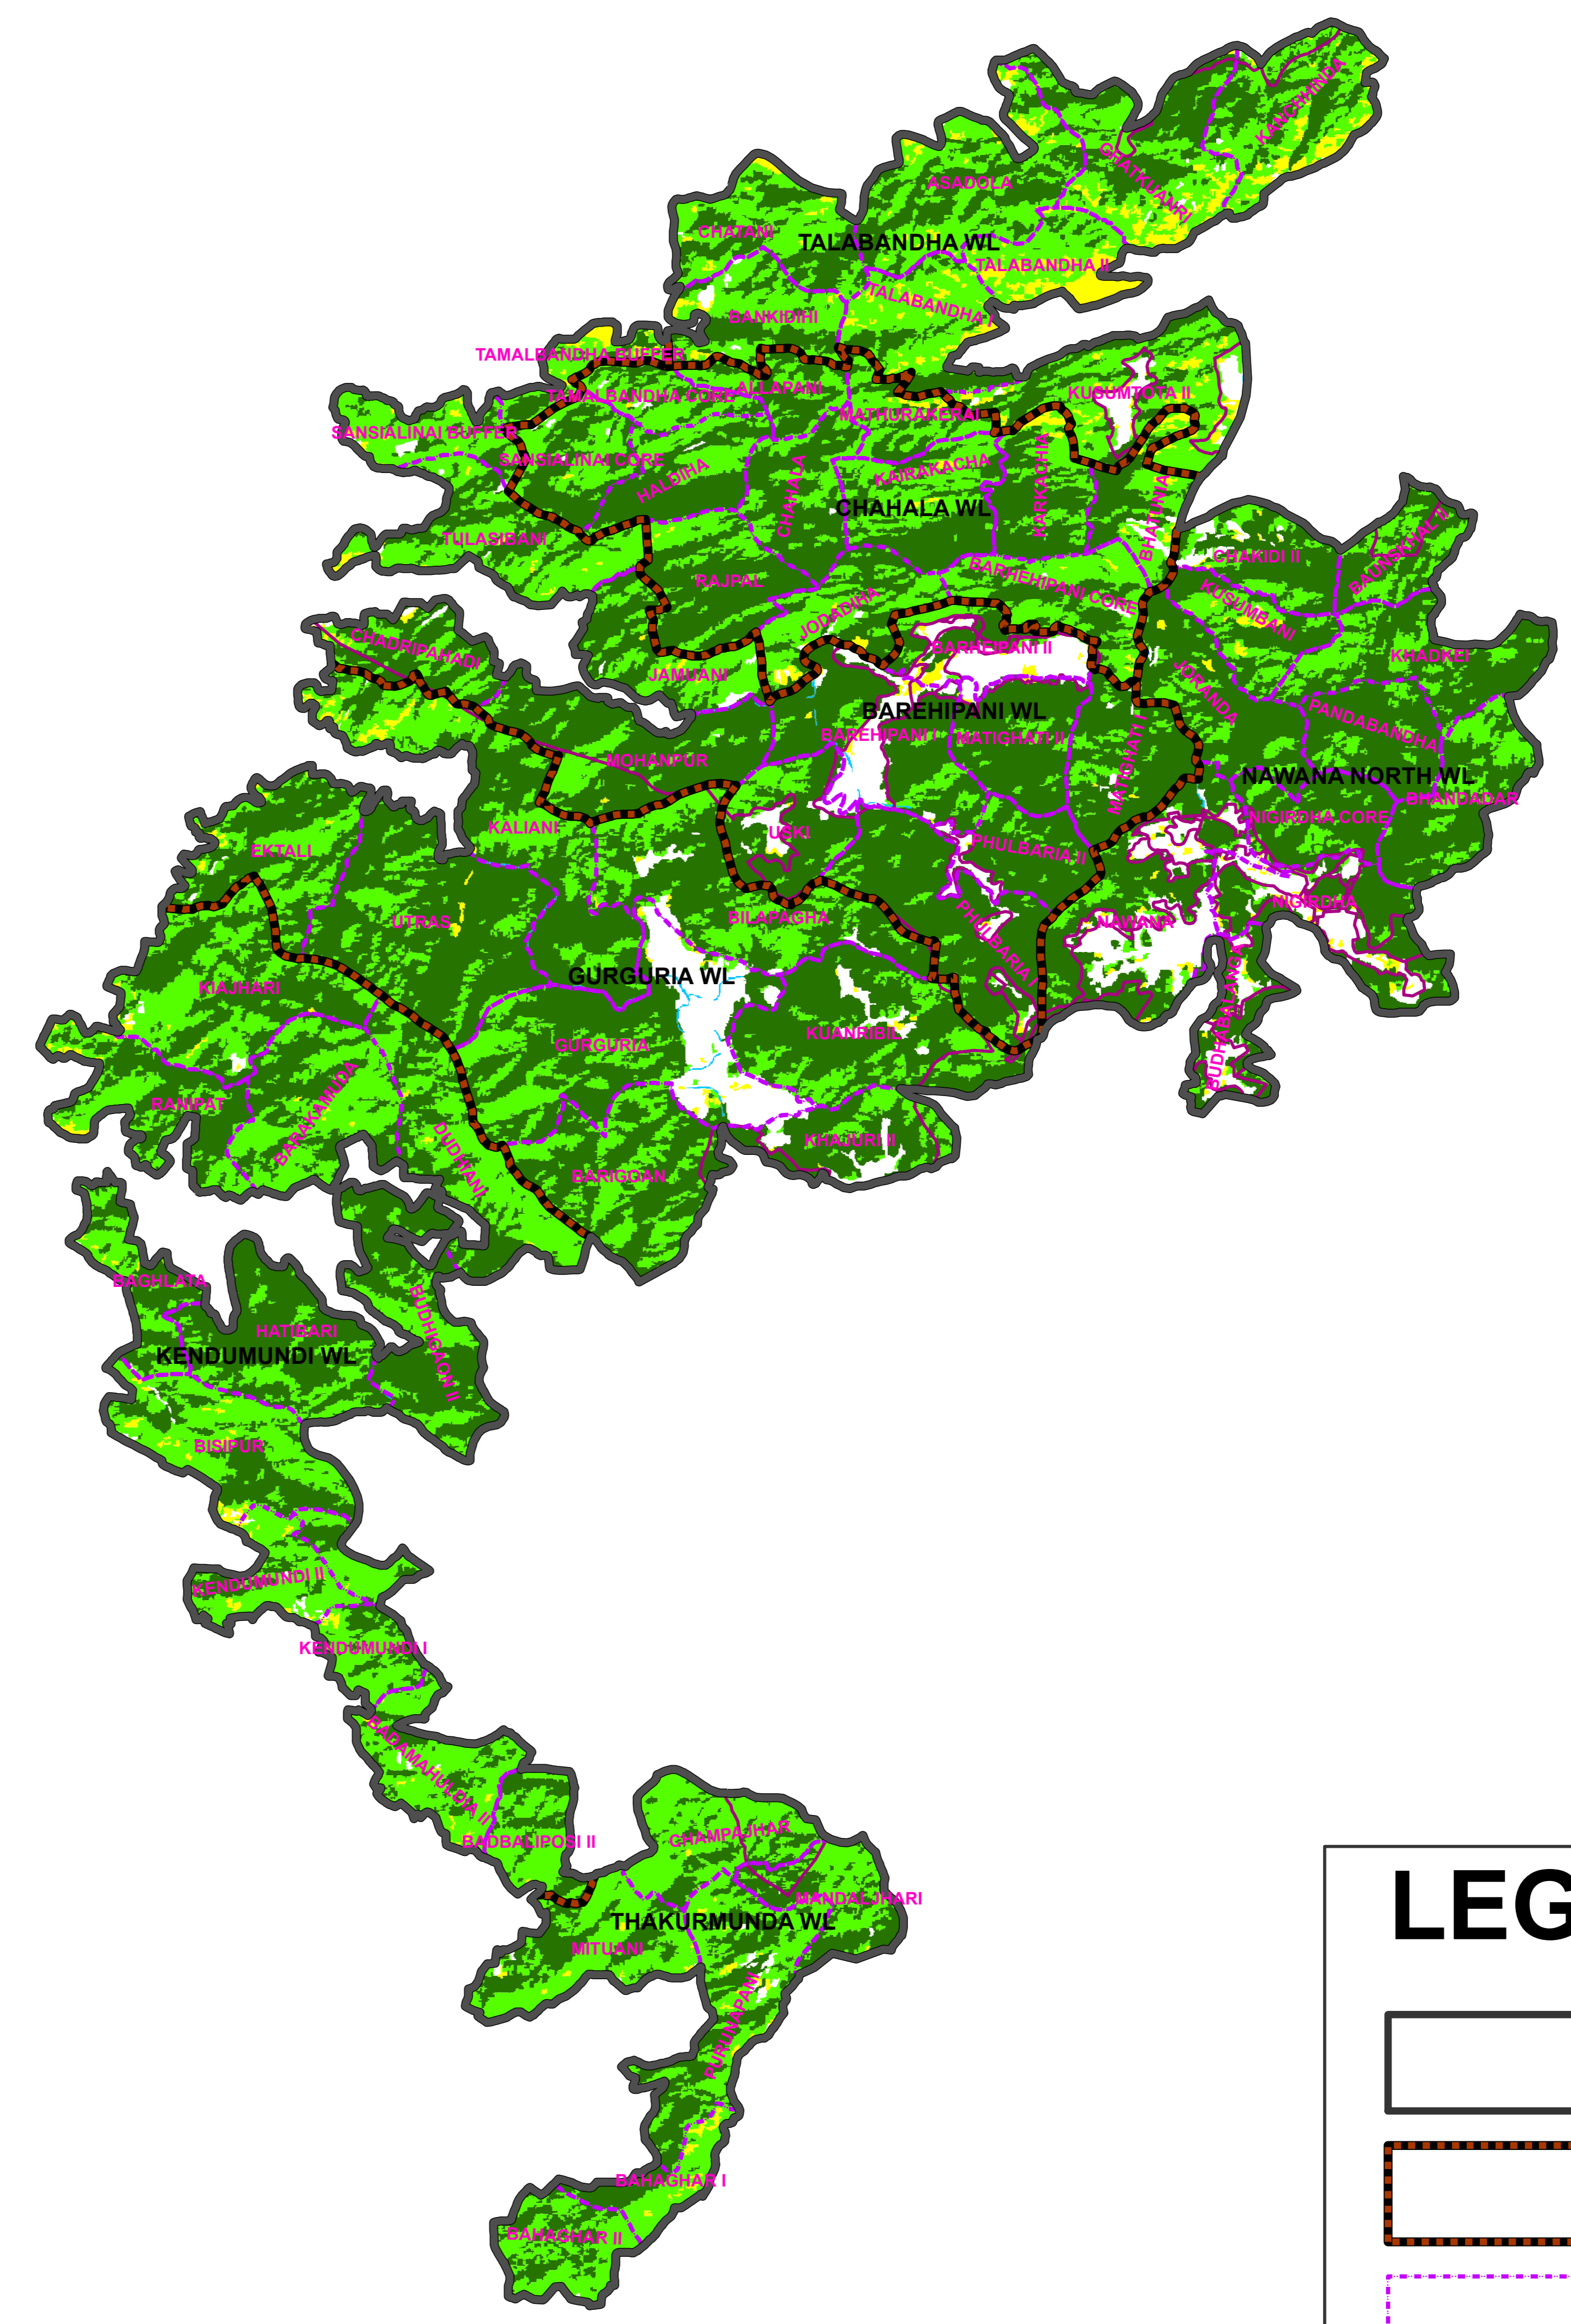

FOREST COVER CHANGE MAP OF SIMILIPAL NORTH WL DIVISION,

2019

2021

LEGEND

-  DIVISION BND
-  RANGE BND
-  BEAT BND
-  FOREST BND

-  Water
-  Non-Forest
-  Scrub
-  Open Forest
-  Moderately Dense Forest
-  Very Dense Forest

PREPARED BY : FOREST IT & GEOMATICS CENTRE
 FOREST HEADQUARTERS, ODISHA
 BHUBANESWAR