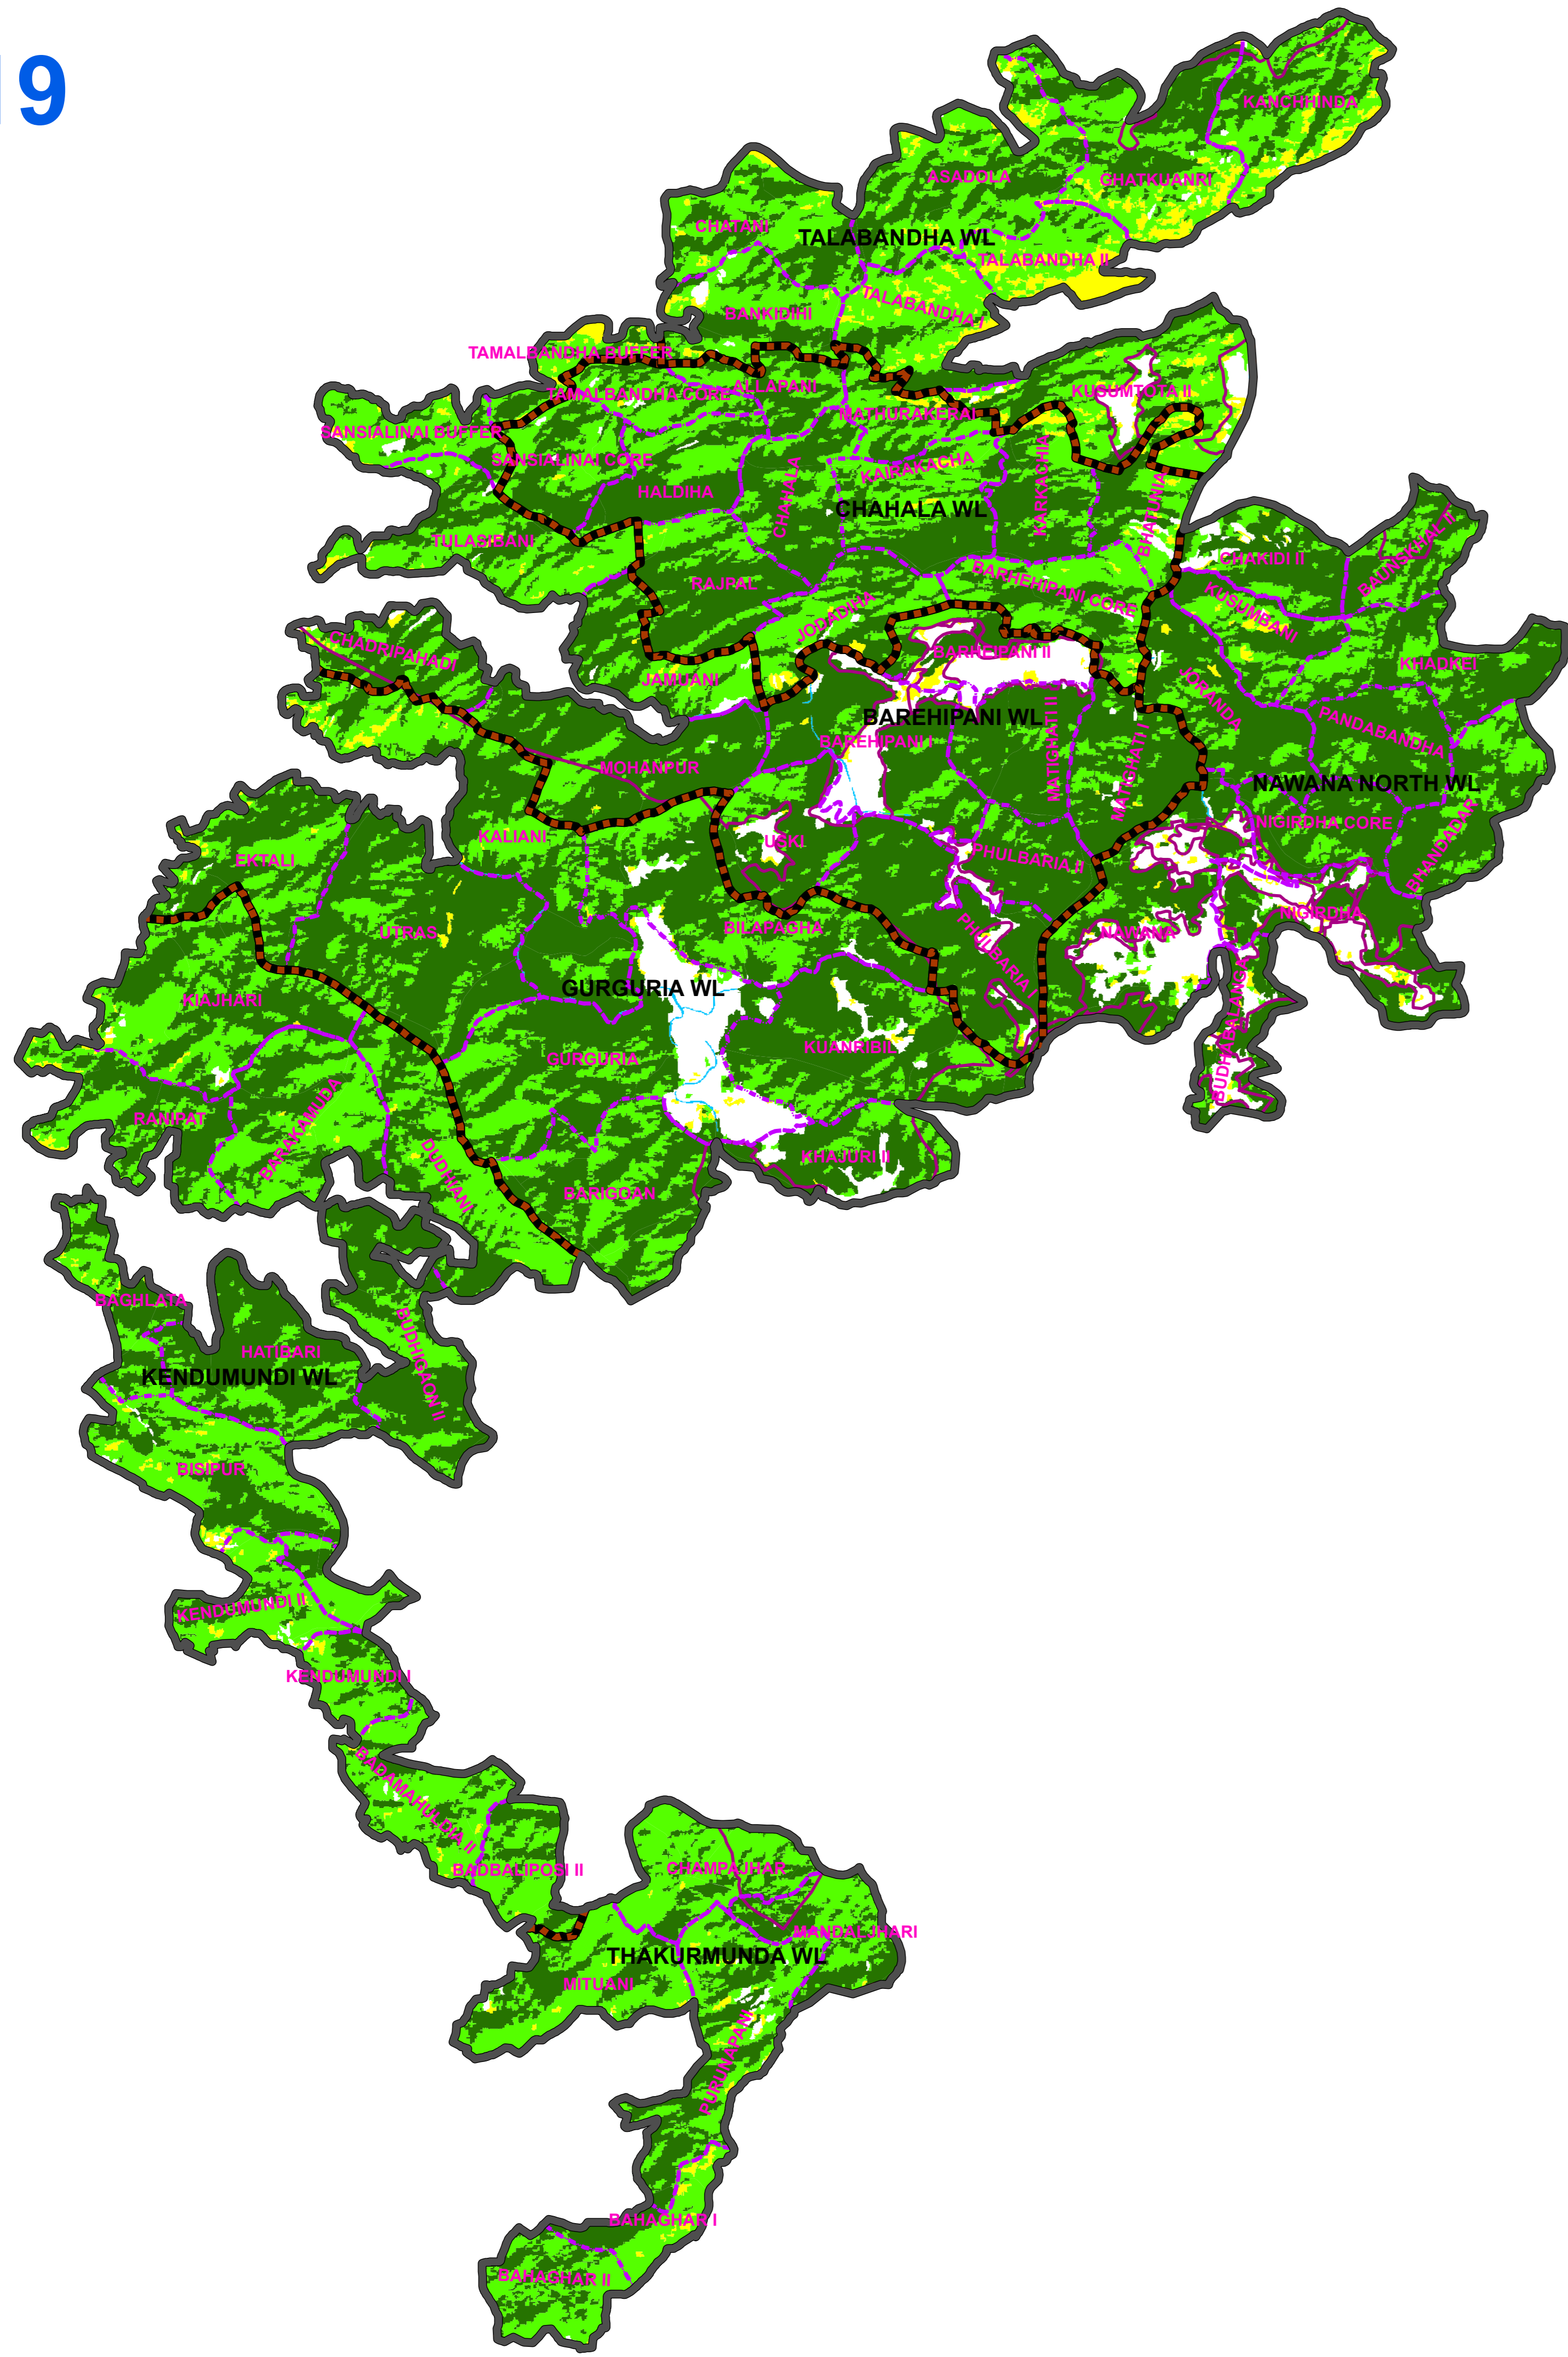

FOREST COVER CHANGE MAP OF SIMILIPAL NORTH WL DIVISION,

2019

2021

LEGEND

-  DIVISION BND
-  RANGE BND
-  BEAT BND
-  FOREST BND

-  Water
-  Non-Forest
-  Scrub
-  Open Forest
-  Moderately Dense Forest
-  Very Dense Forest

PREPARED BY : FOREST IT & GEOMATICS CENTRE
 FOREST HEADQUARTERS, ODISHA
 BHUBANESWAR