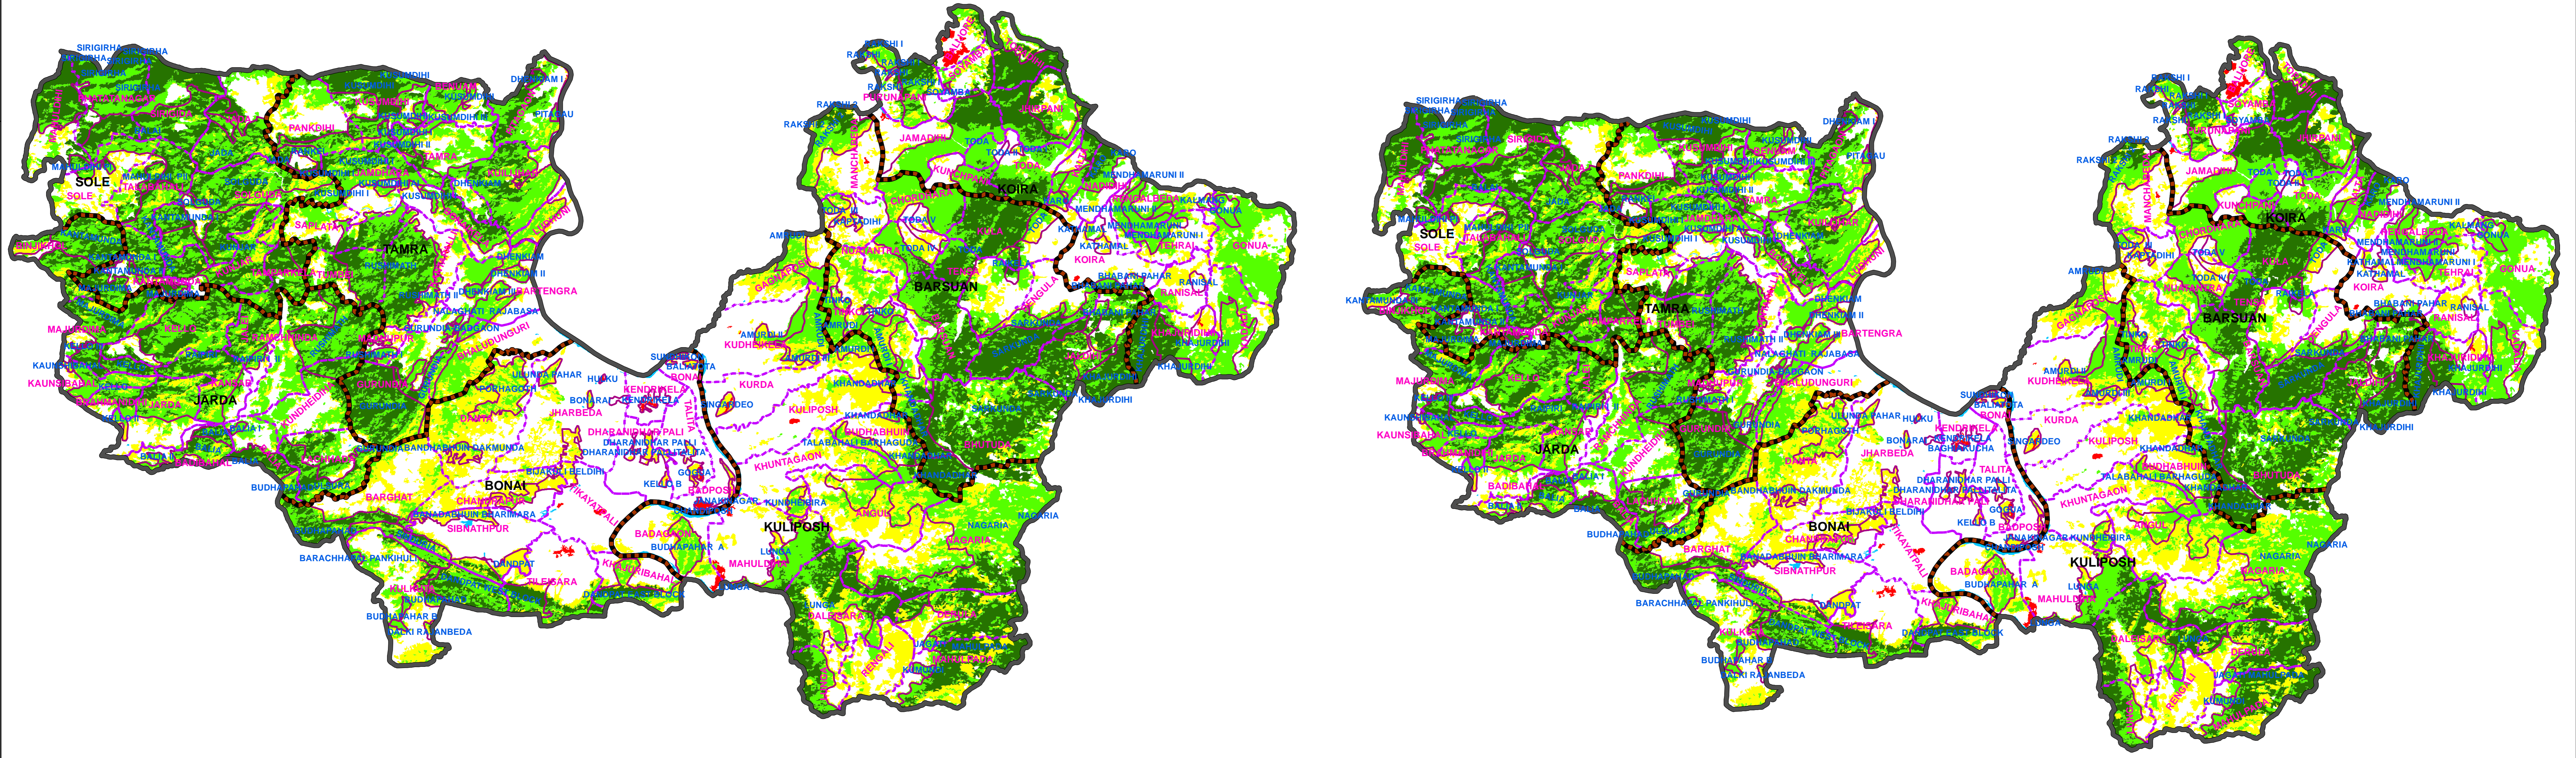

# FOREST COVER CHANGE MAP OF BONAI FOREST DIVISION,

2019

2021

### LEGEND

- DIVISION BND
- RANGE BND
- BEAT BND
- FOREST BND

- Water
- Non-Forest
- Scrub
- Open Forest
- Moderately Dense Forest
- Very Dense Forest

PREPARED BY : FOREST IT & GEOMATICS CENTRE  
FOREST HEADQUARTERS, ODISHA  
BHUBANESWAR

22°0'0"N

22°0'0"N

85°0'0"E

86°0'0"E

85°0'0"E

86°0'0"E