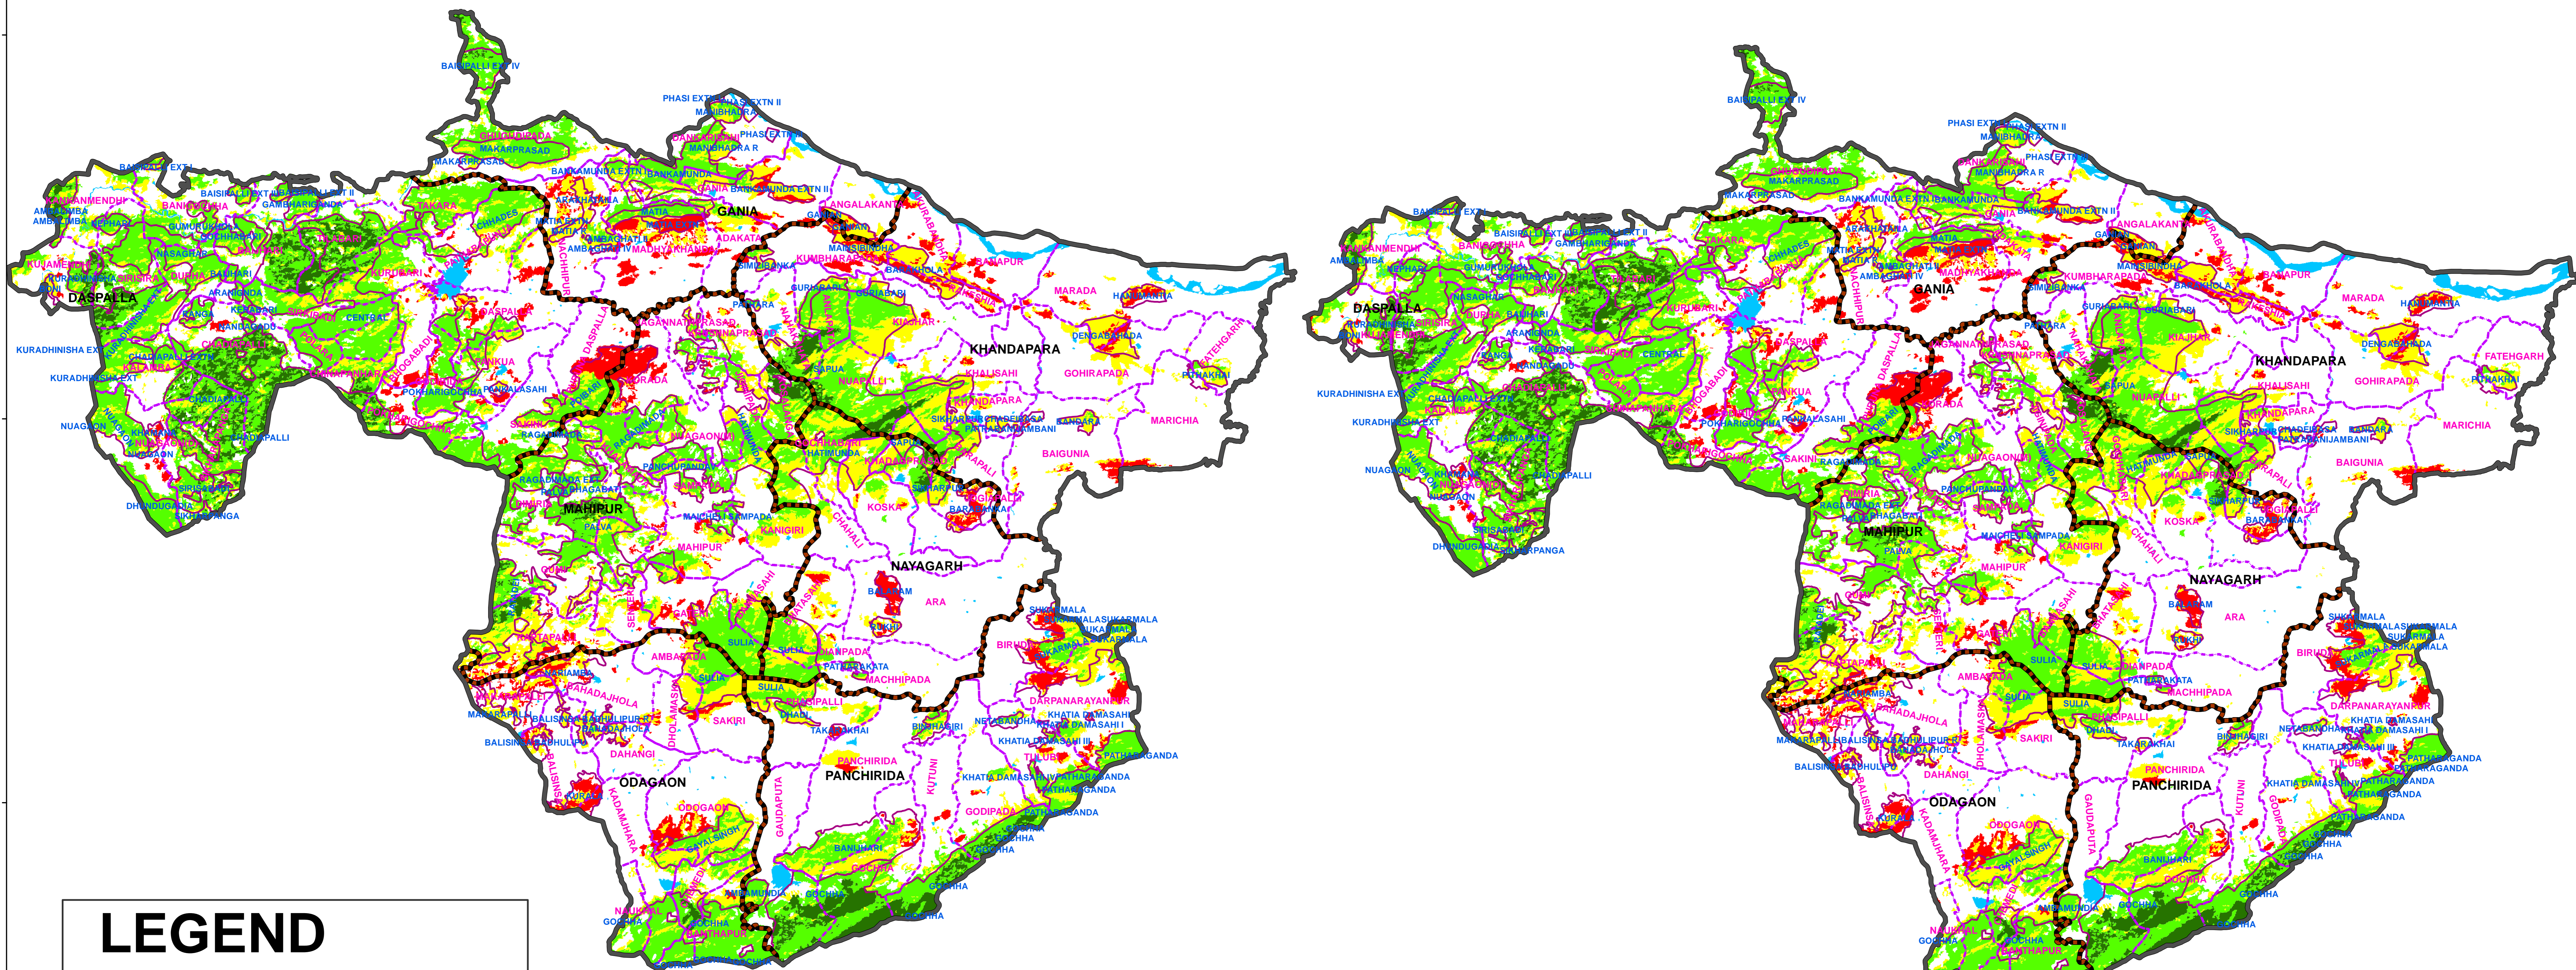

# FOREST COVER CHANGE MAP OF NAYAGARH FOREST DIVISION,

2019

2021

**LEGEND**

- DIVISION BND
- RANGE BND
- BEAT BND
- FOREST BND

- Water
- Non-Forest
- Scrub
- Open Forest
- Moderately Dense Forest
- Very Dense Forest

PREPARED BY : FOREST IT & GEOMATICS CENTRE  
FOREST HEADQUARTERS, ODISHA  
BHUBANESWAR