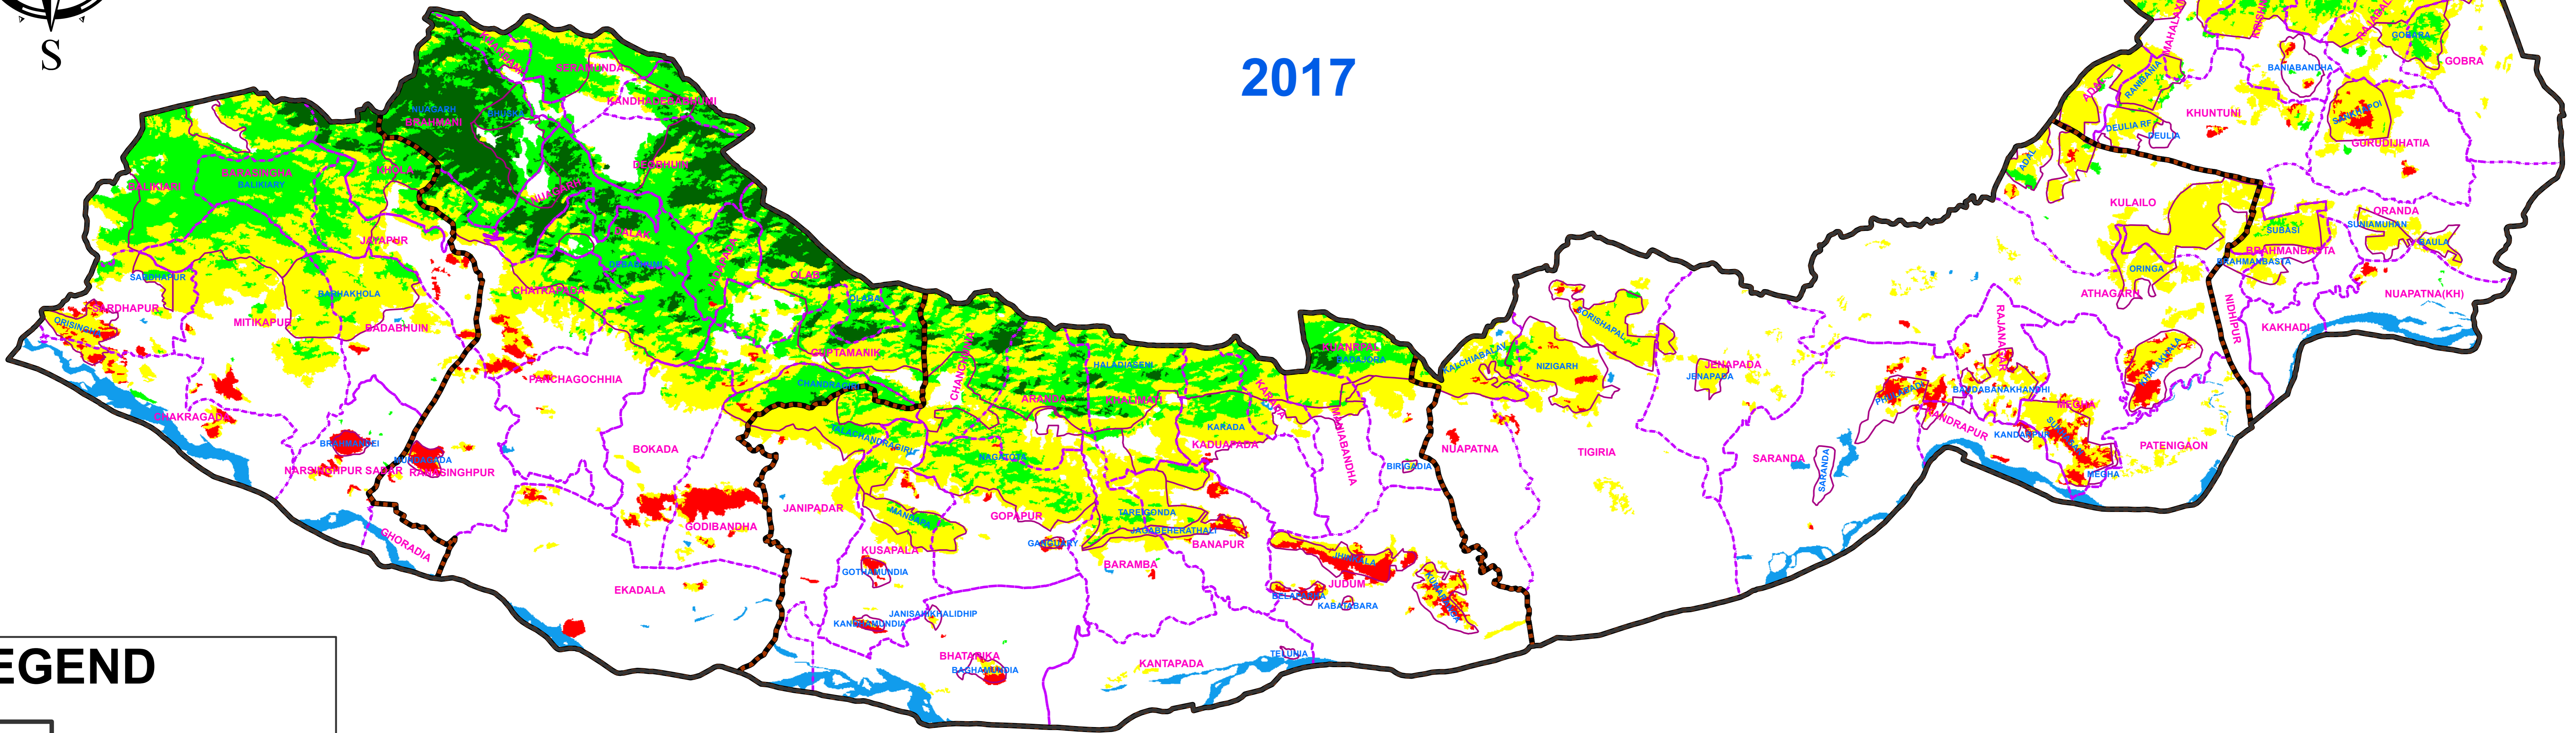

FOREST COVER CHANGE MAP OF ATHAGARH FOREST DIVISION ANGUL CIRCLE

2017

LEGEND

- DIVISION BND
- RANGE BND
- BEAT BND
- FOREST BND

- Water
- Non-Forest
- Scrub
- Open Forest
- Moderately Dense Forest
- Very Dense Forest

2019