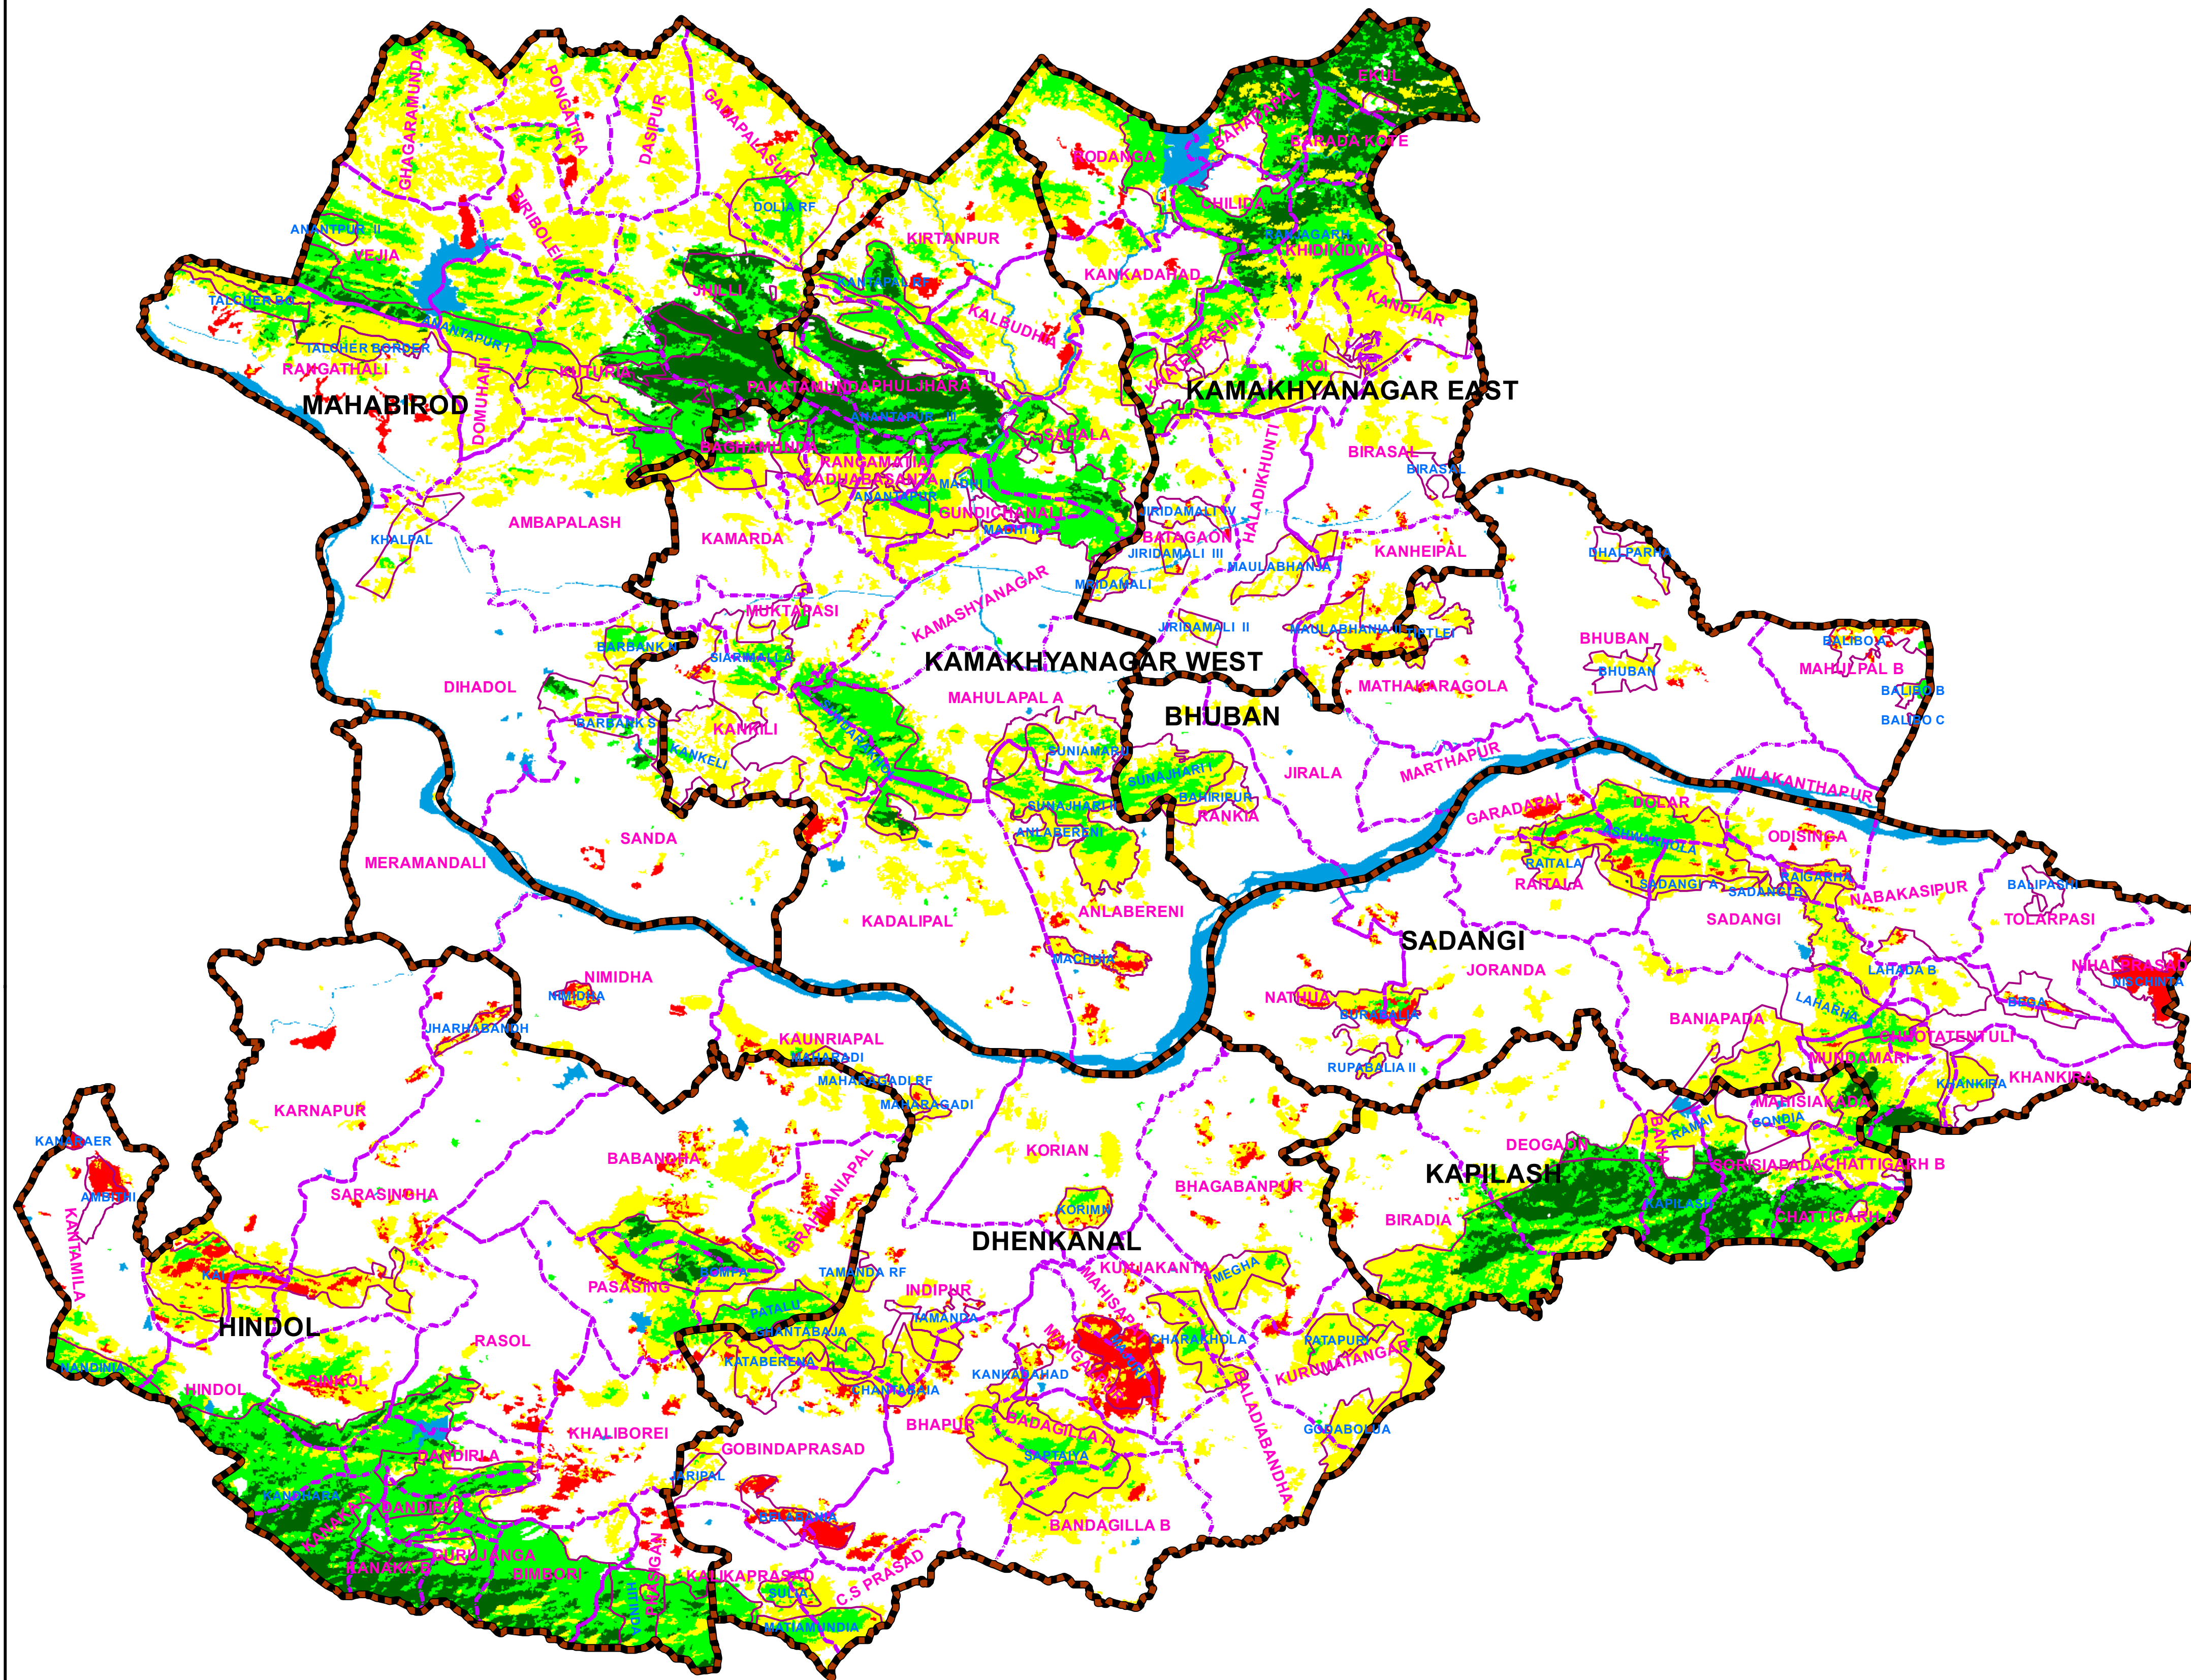

FOREST COVER CHANGE MAP OF DHENKANAL FOREST DIVISION,

2015

2017

Water
 Non-Forest
 Scrub
 Open Forest
 Moderately Dense Forest
 Very Dense Forest

LEGEND

- DIVISION BND
- RANGE BND
- BEAT BND
- FOREST BND