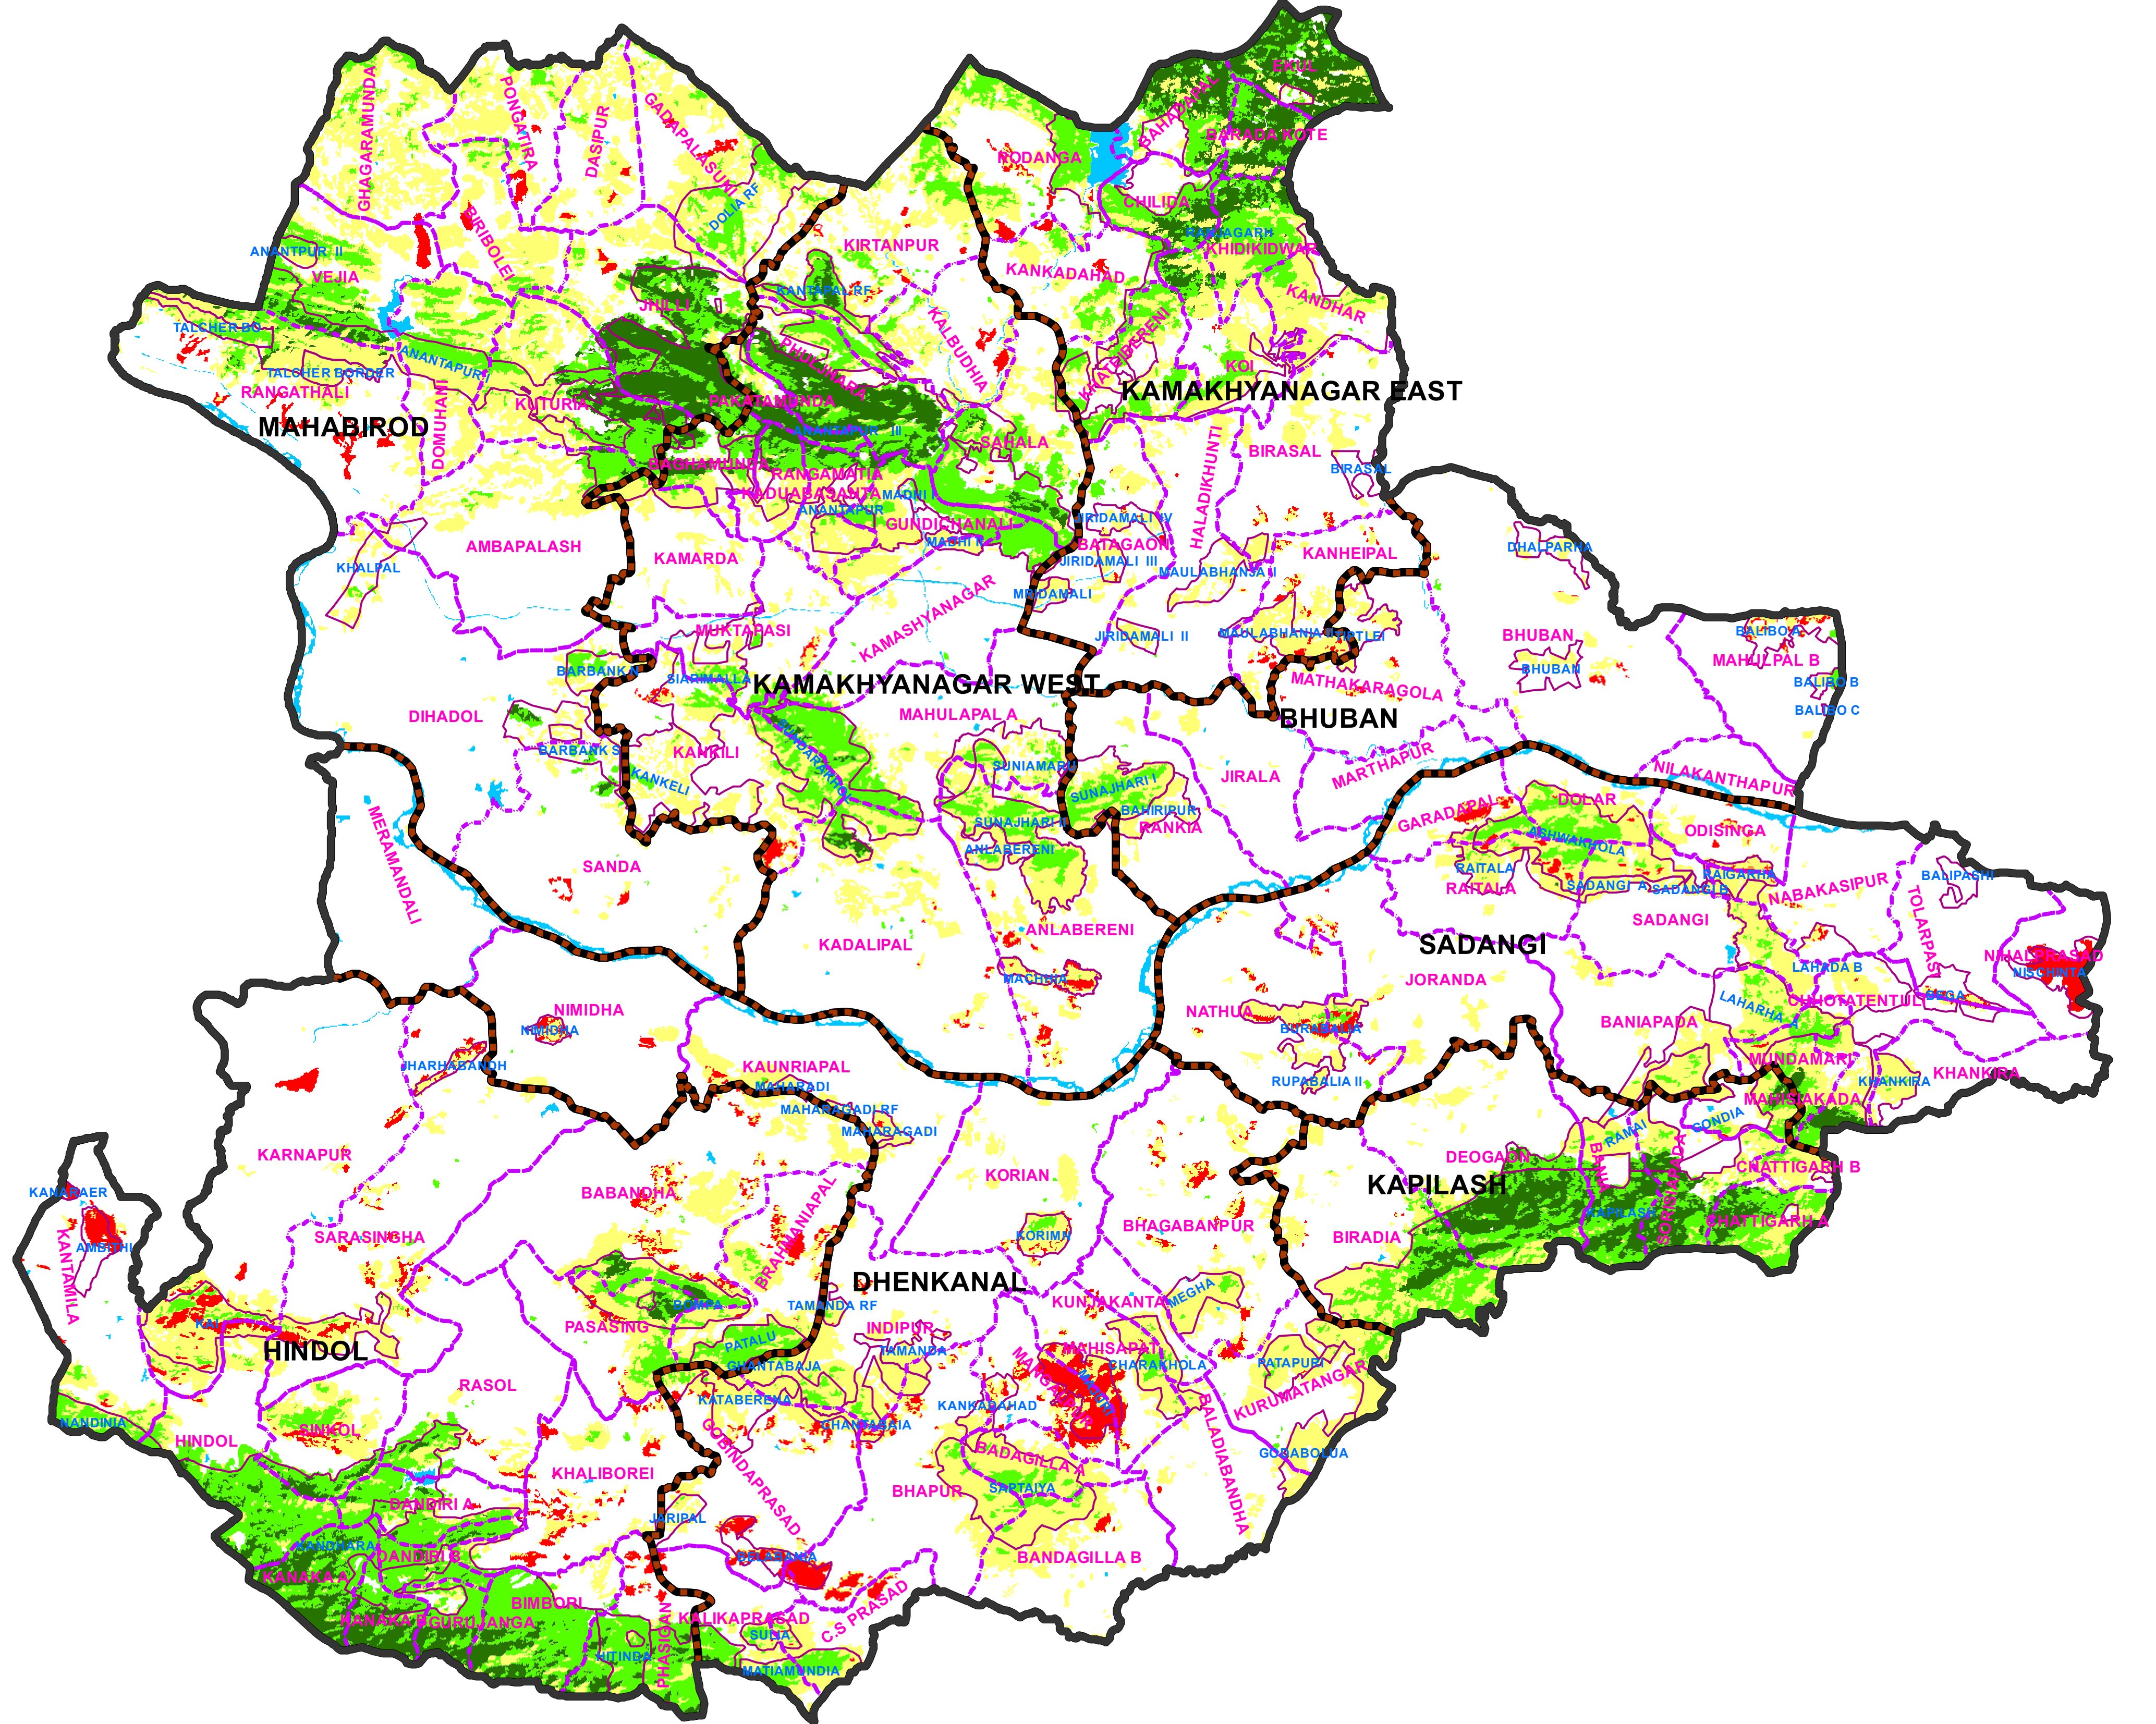

FOREST COVER CHANGE MAP OF DHENKANAL FOREST DIVISION,

2015

2017

Water
 Non-Forest
 Scrub
 Open Forest
 Moderately Dense Forest
 Very Dense Forest

LEGEND

- DIVISION BND
- RANGE BND
- BEAT BND
- FOREST BND