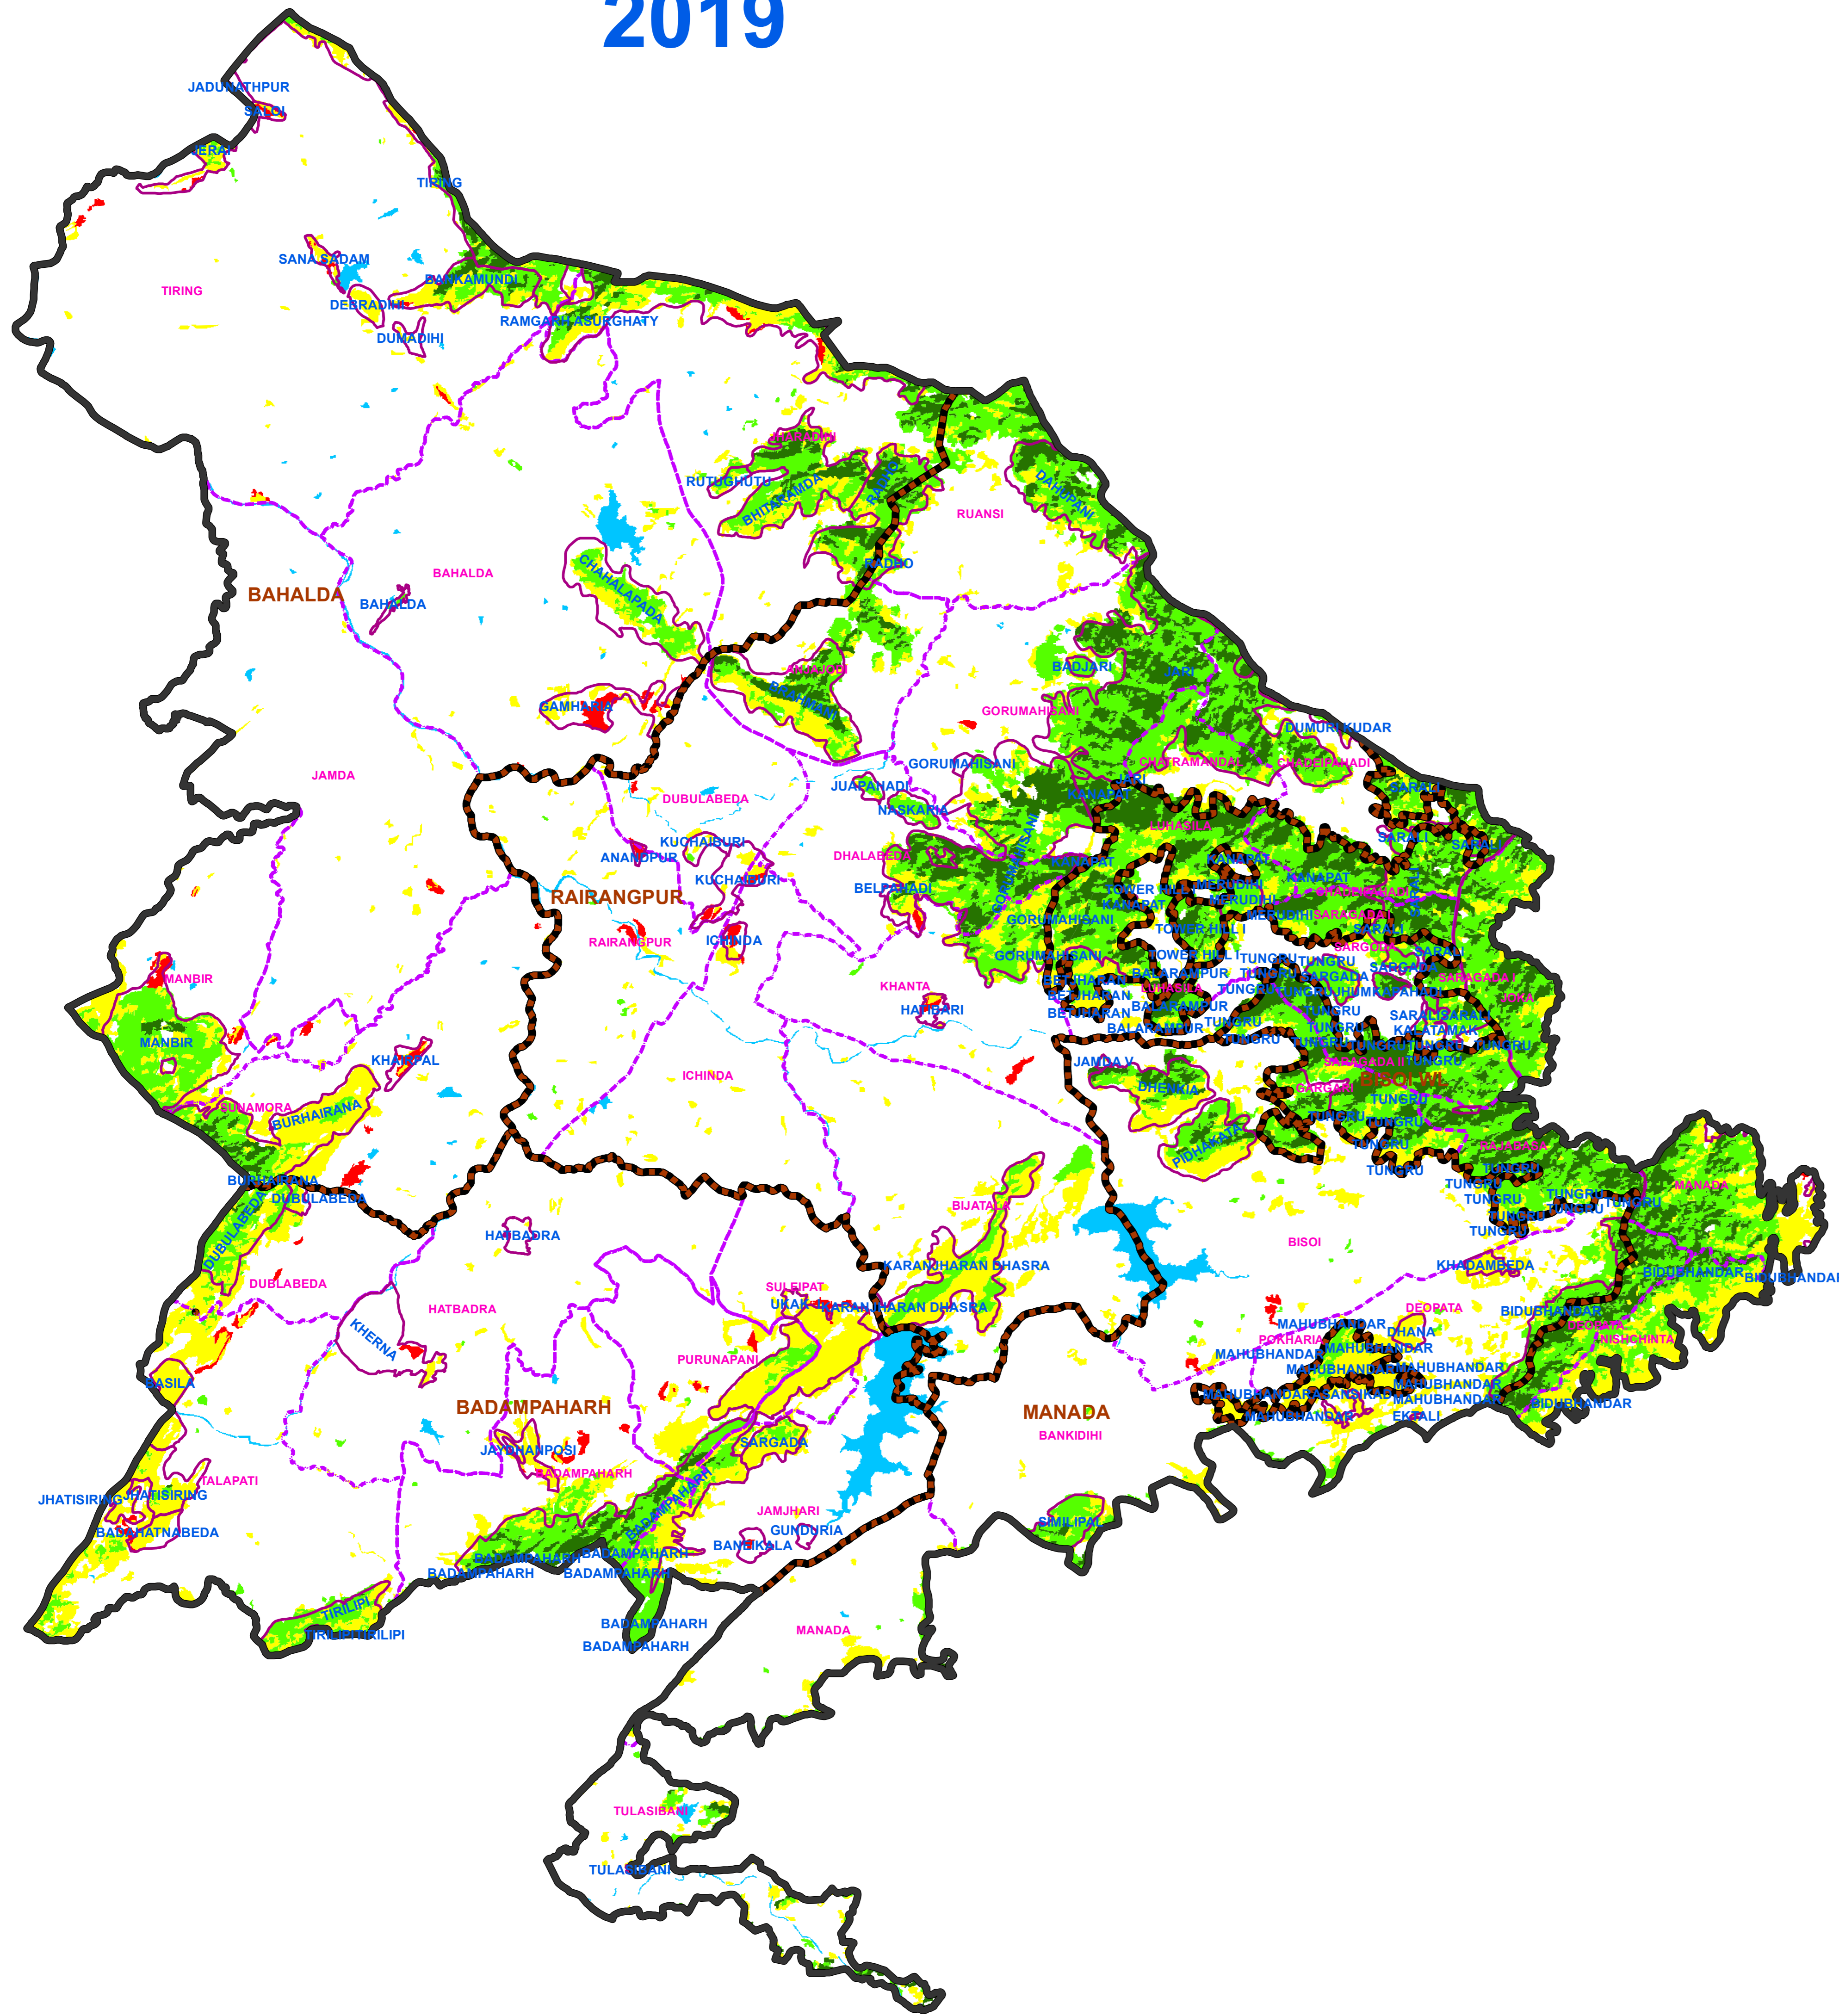

FOREST COVER CHANGE MAP OF RAIRANGPUR FOREST DIVISION,

2019

2021

LEGEND

-  DIVISION BND
-  RANGE BND
-  BEAT BND
-  FOREST BND

-  Water
-  Non-Forest
-  Scrub
-  Open Forest
-  Moderately Dense Forest
-  Very Dense Forest

PREPARED BY : FOREST IT & GEOMATICS CENTRE
 FOREST HEADQUARTERS, ODISHA
 BHUBANESWAR