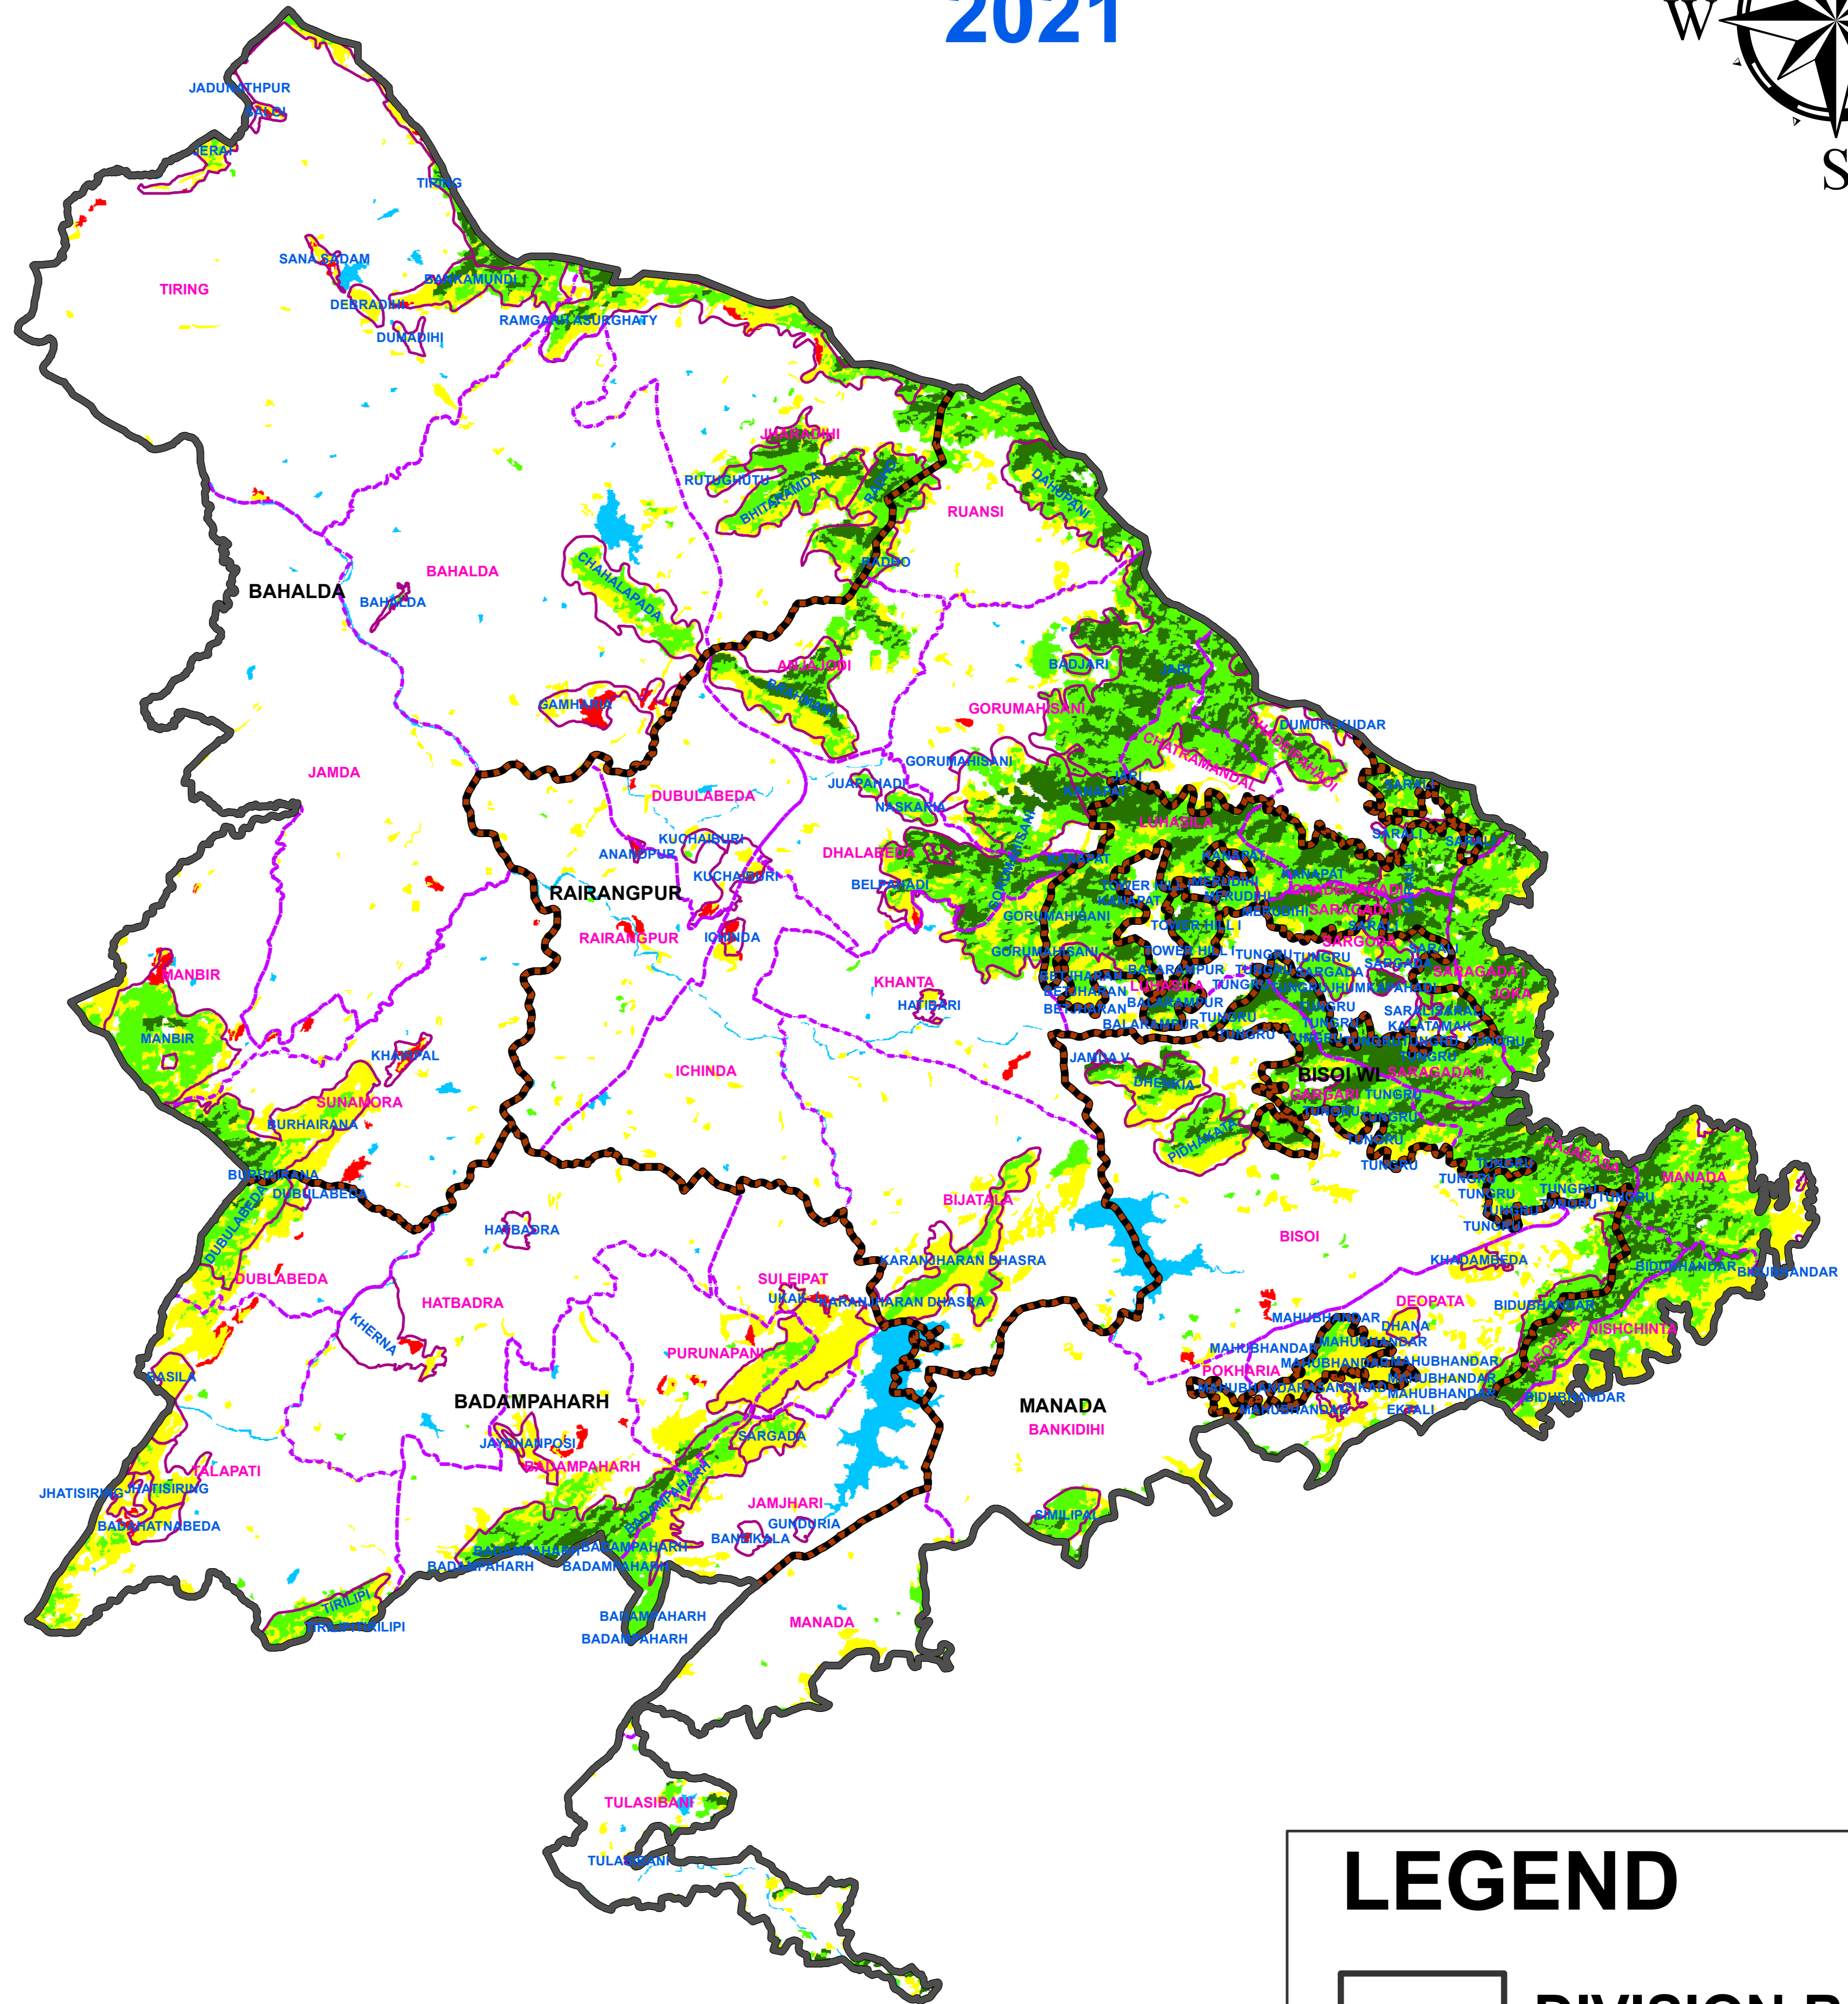

FOREST COVER CHANGE MAP OF RAIRANGPUR FOREST DIVISION,

2019

2021

LEGEND

-  DIVISION BND
-  RANGE BND
-  BEAT BND
-  FOREST BND

-  Water
-  Non-Forest
-  Scrub
-  Open Forest
-  Moderately Dense Forest
-  Very Dense Forest

PREPARED BY : FOREST IT & GEOMATICS CENTRE
 FOREST HEADQUARTERS, ODISHA
 BHUBANESWAR