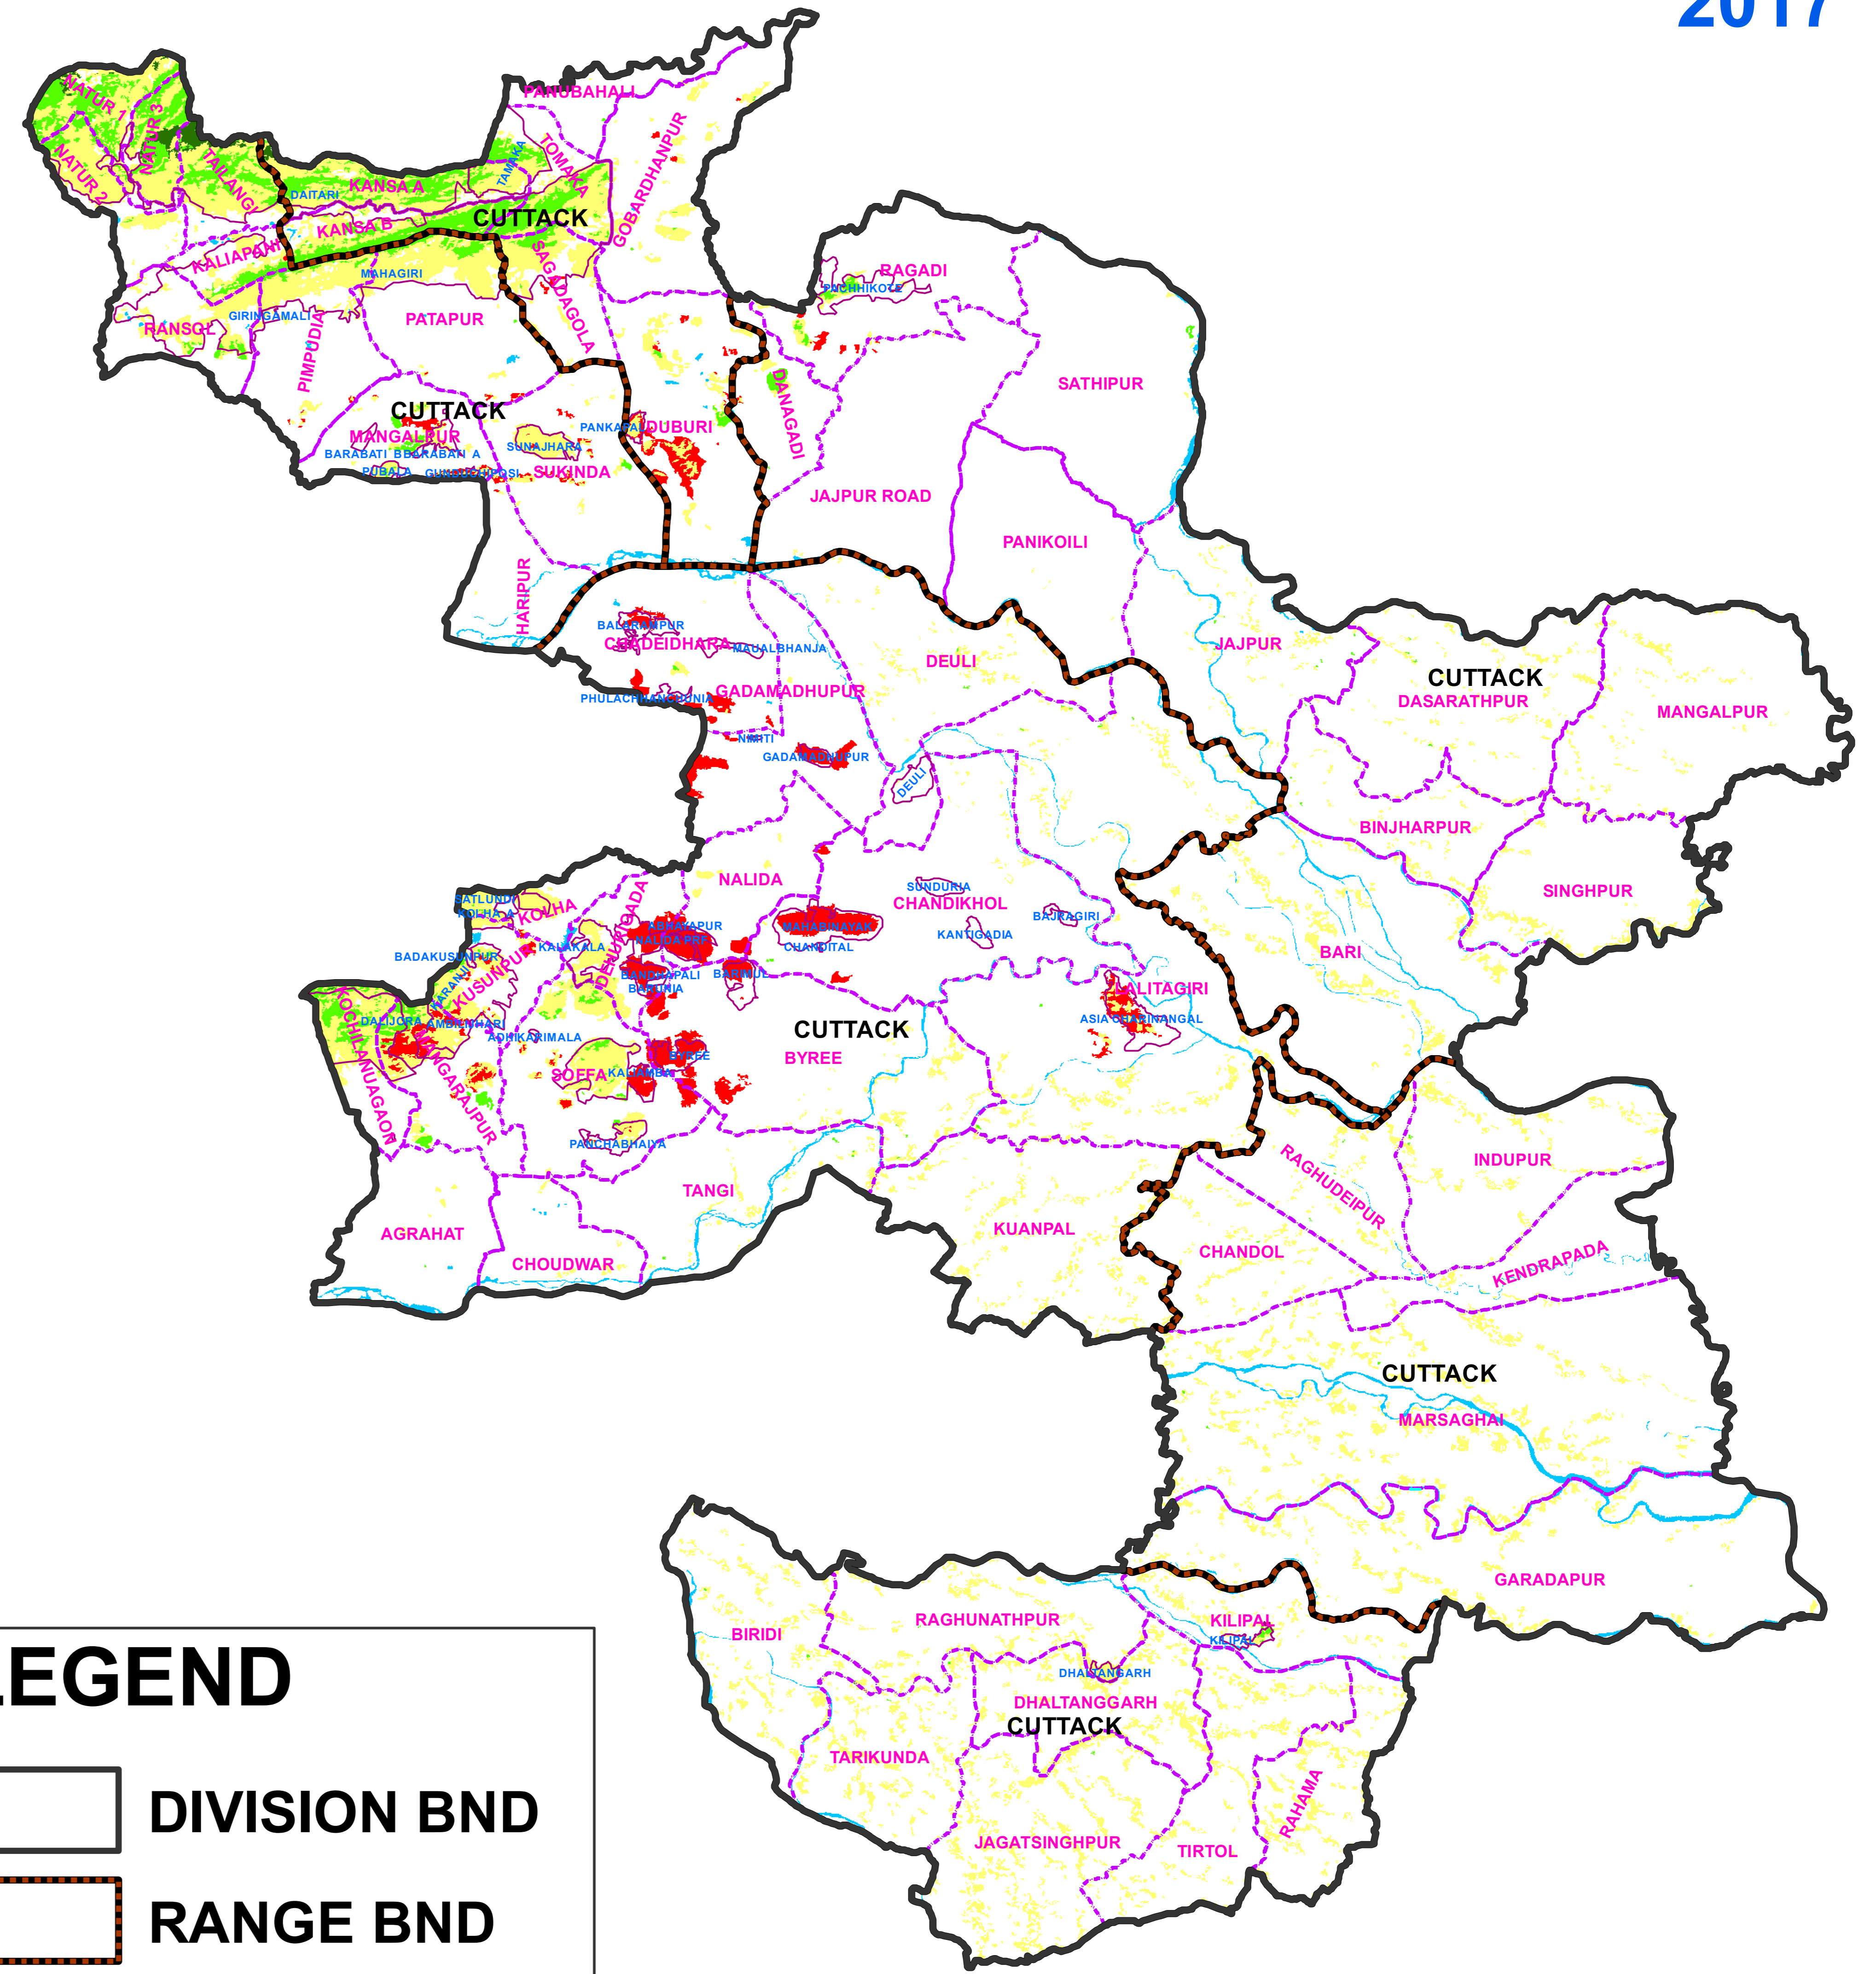

FOREST COVER CHANGE MAP OF CUTTACK FOREST DIVISION,

2015

2017

LEGEND

-  DIVISION BND
-  RANGE BND
-  BEAT BND
-  FOREST BND

-  Water
-  Non-Forest
-  Scrub
-  Open Forest
-  Moderately Dense Forest
-  Very Dense Forest