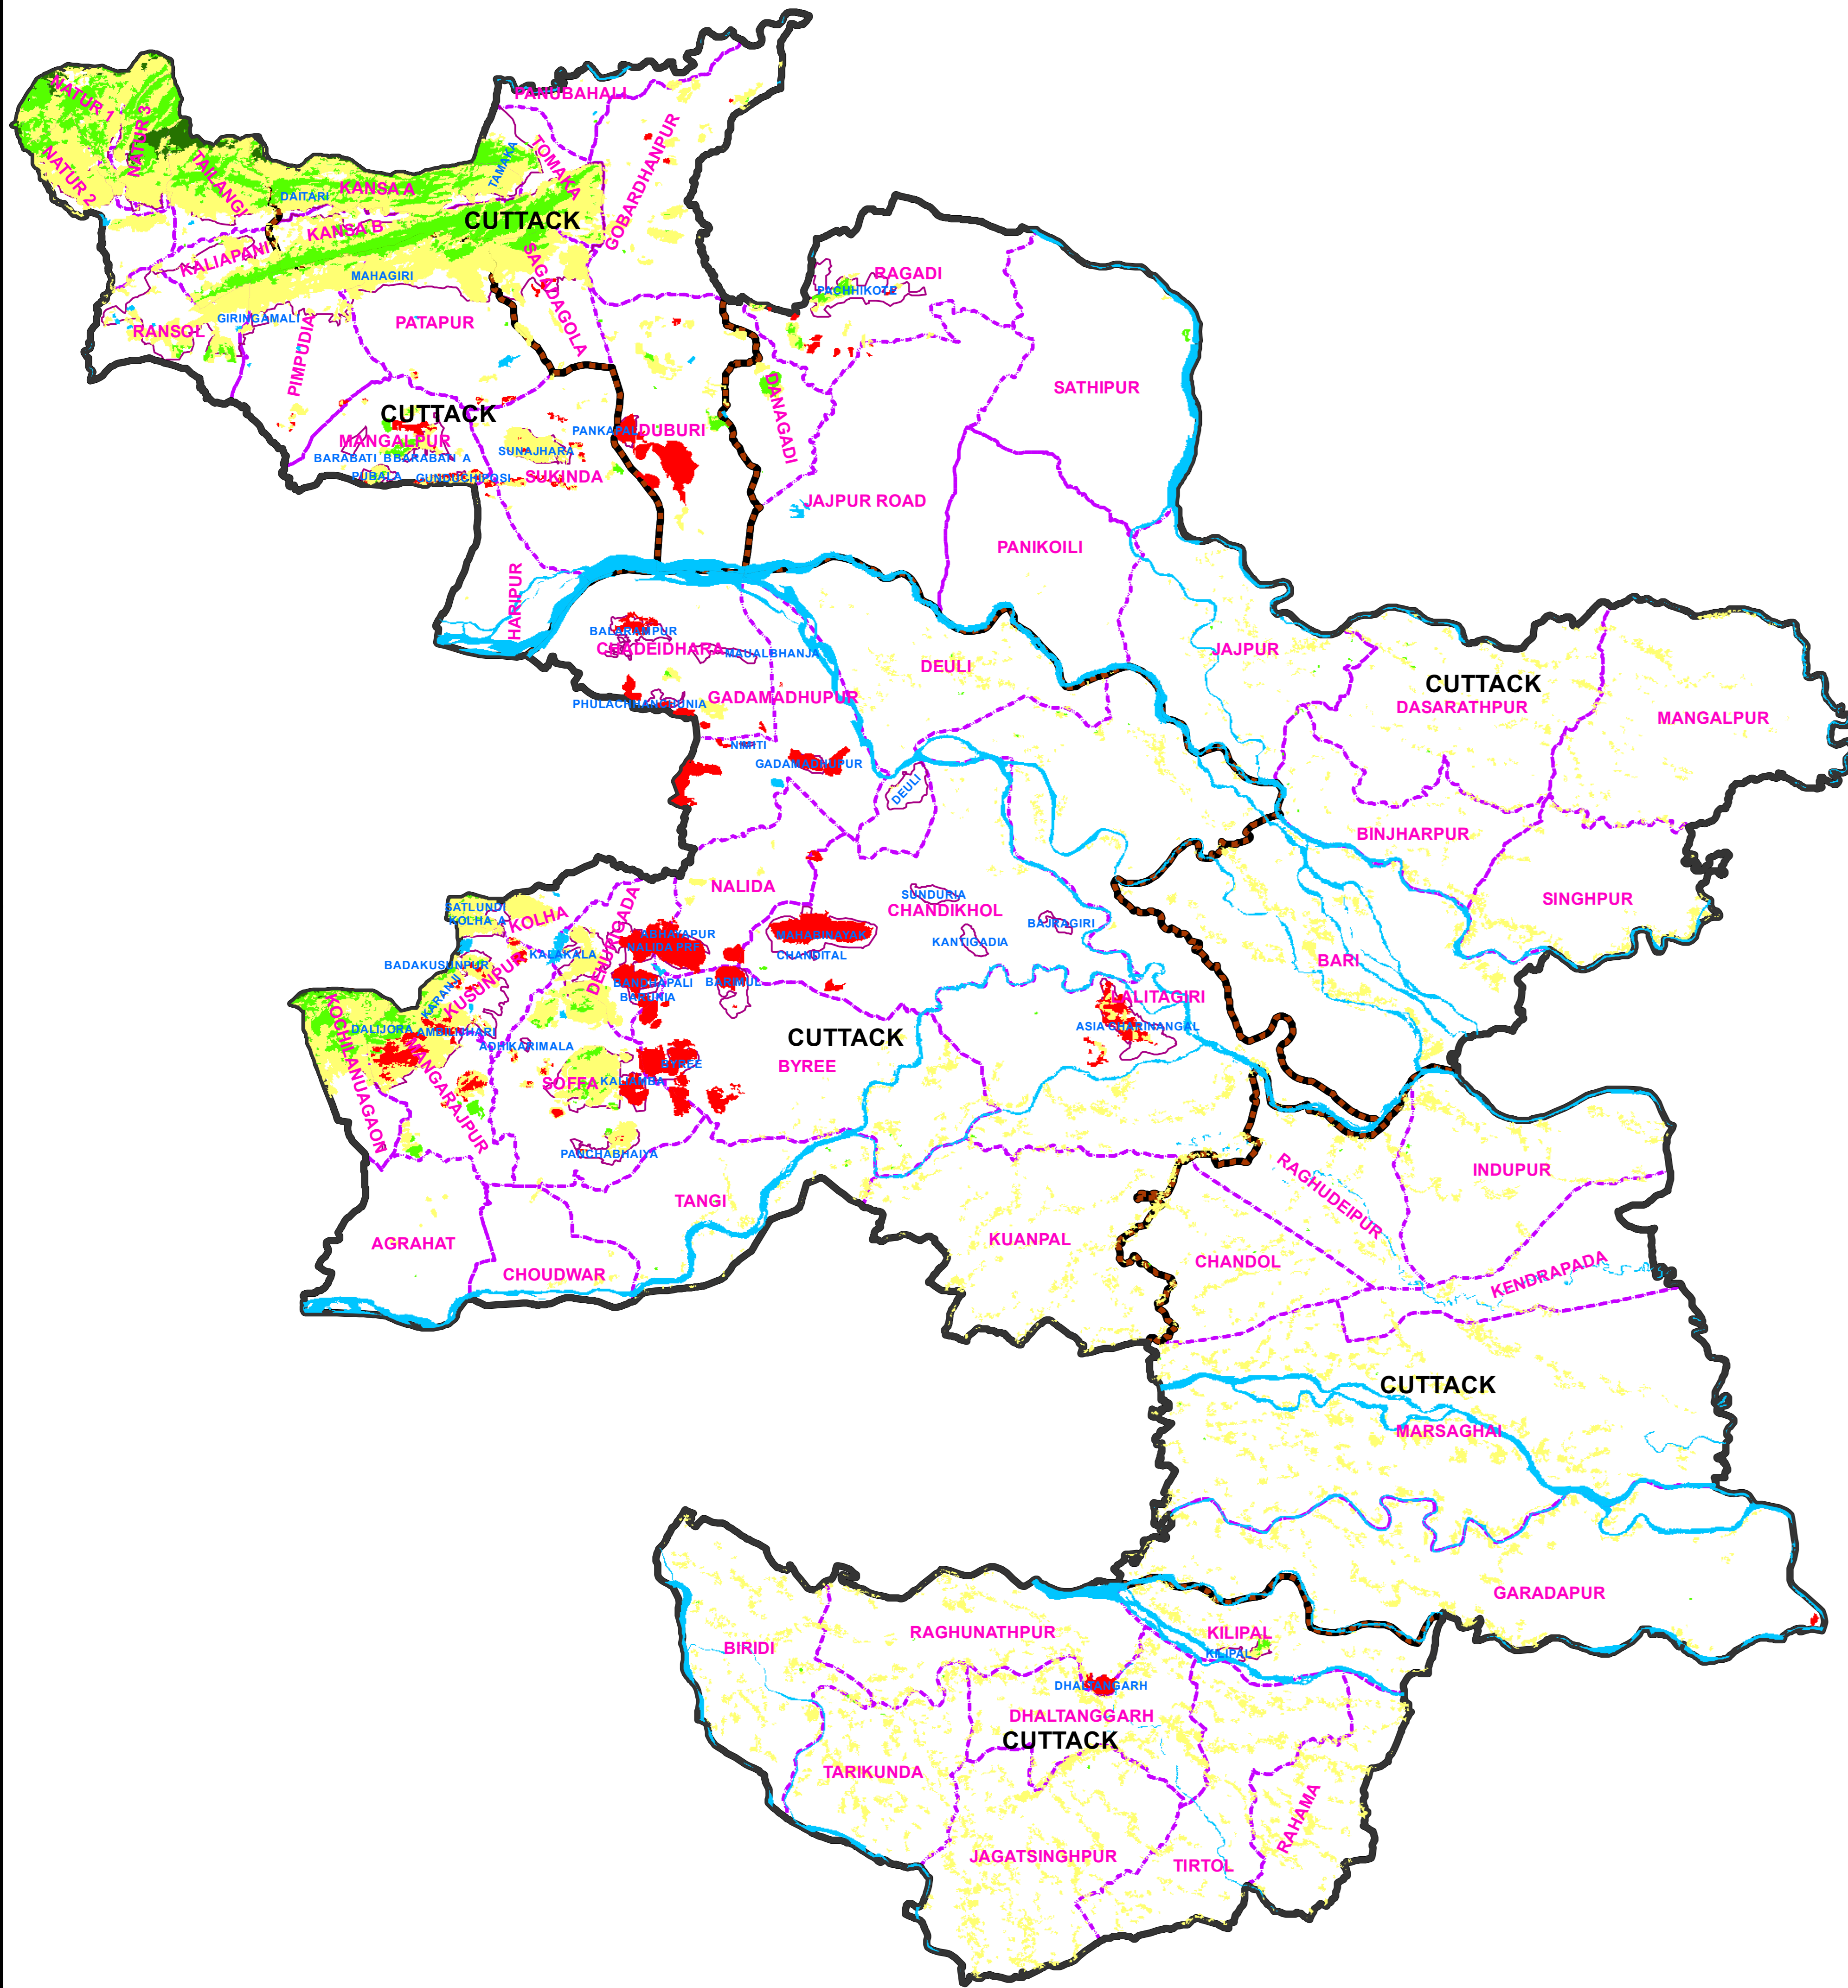

FOREST COVER CHANGE MAP OF CUTTACK FOREST DIVISION,

2015

2017

LEGEND

-  DIVISION BND
-  RANGE BND
-  BEAT BND
-  FOREST BND

-  Water
-  Non-Forest
-  Scrub
-  Open Forest
-  Moderately Dense Forest
-  Very Dense Forest