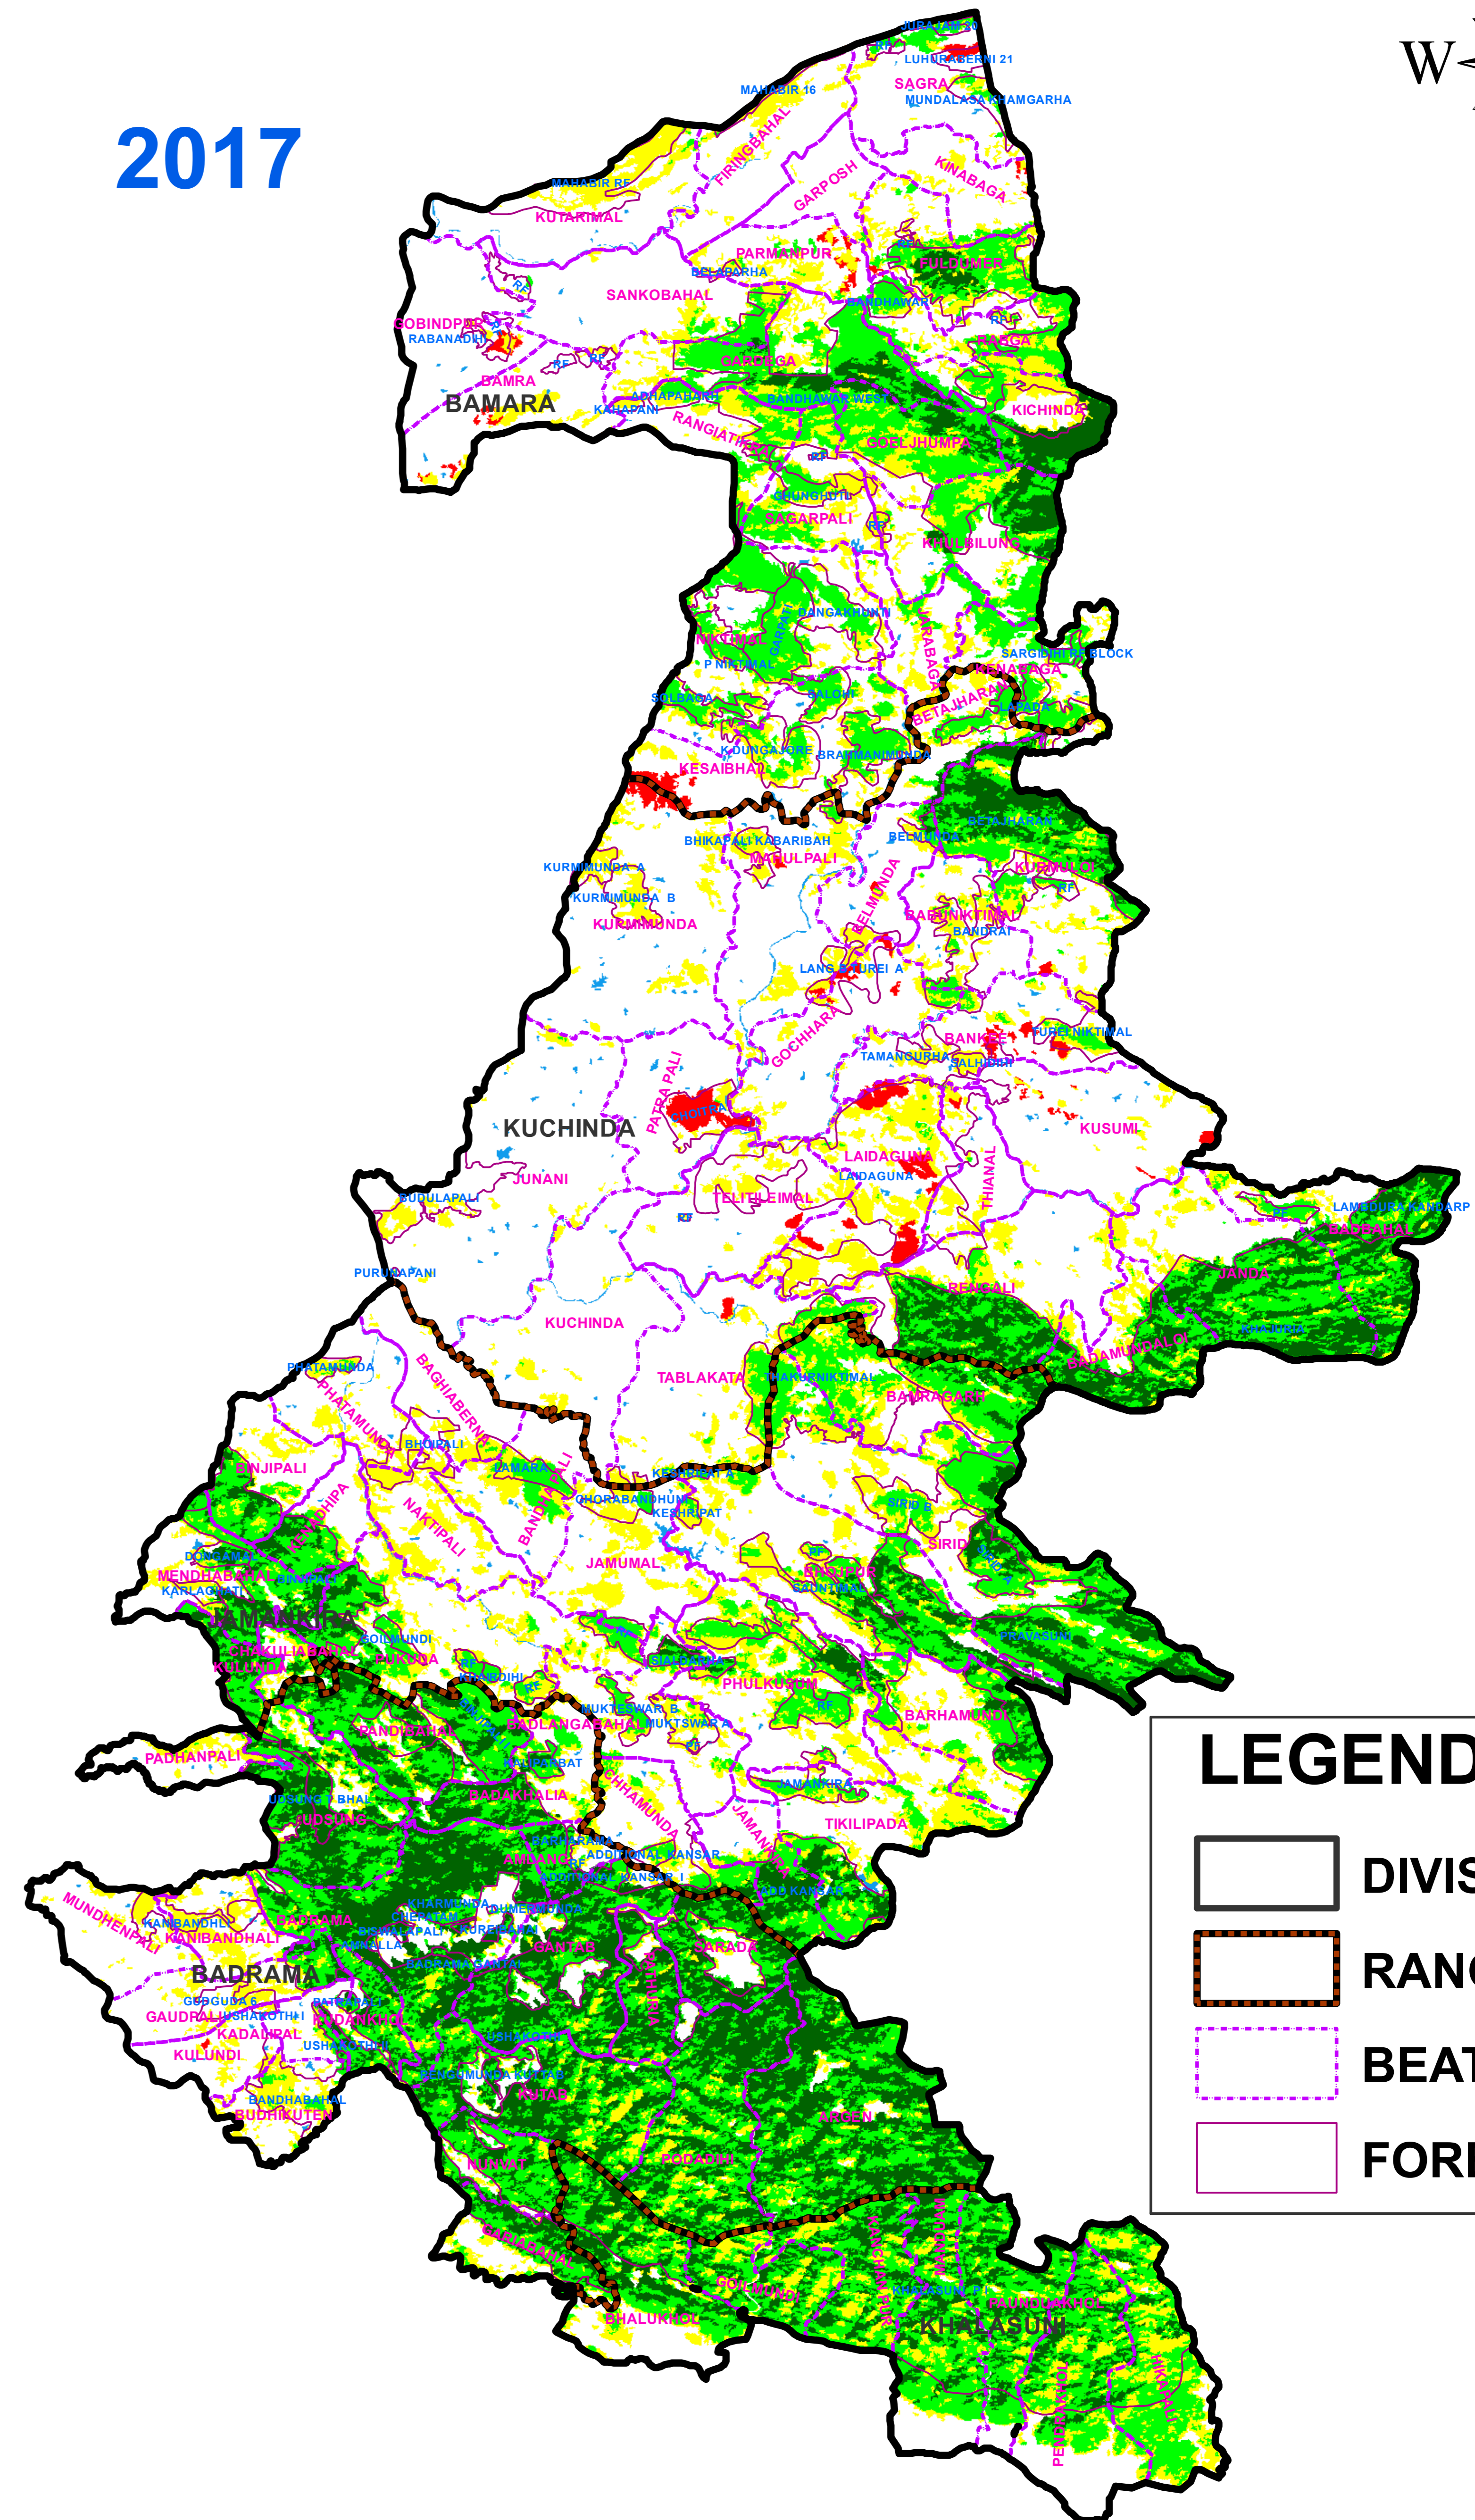

FOREST COVER CHANGE MAP OF BAMRA WL DIVISION,

2015

2017

LEGEND

- DIVISION BND
- RANGE BND
- BEAT BND
- FOREST BND

- Water
- Non-Forest
- Scrub
- Open Forest
- Moderately Dense Forest
- Very Dense Forest