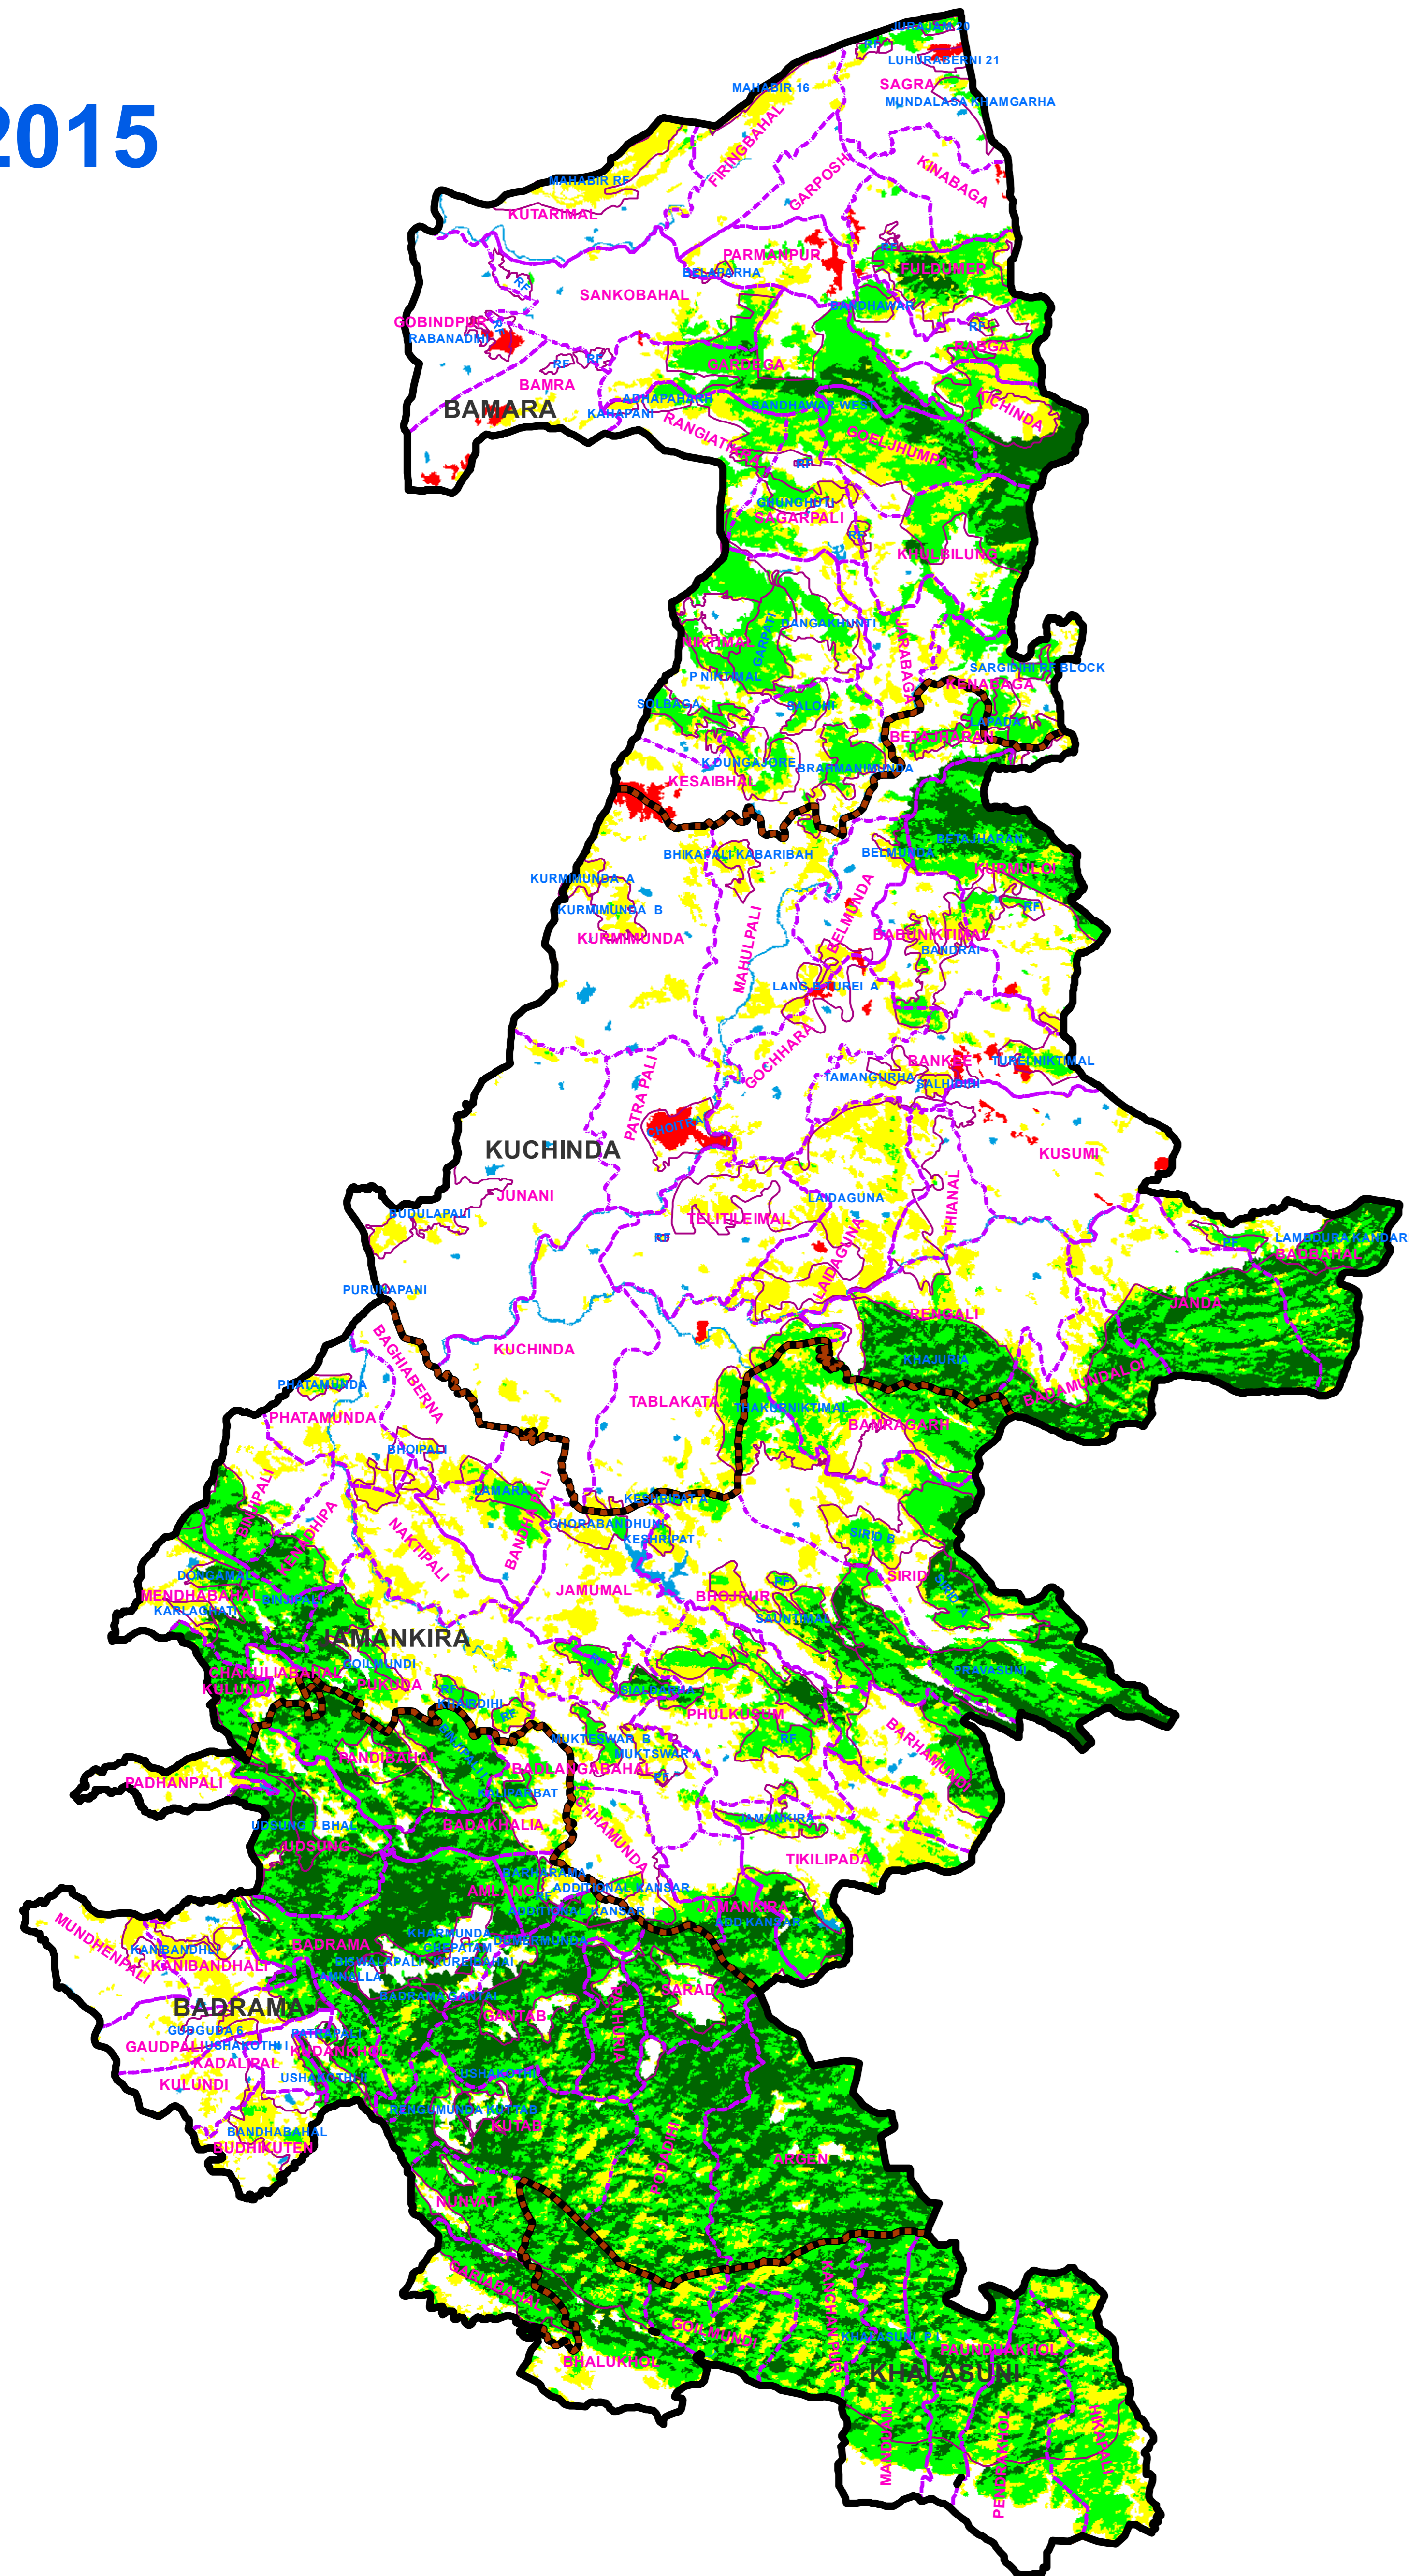

FOREST COVER CHANGE MAP OF BAMRA WL DIVISION,

2015

2017

LEGEND

- DIVISION BND
- RANGE BND
- BEAT BND
- FOREST BND

- Water
- Non-Forest
- Scrub
- Open Forest
- Moderately Dense Forest
- Very Dense Forest