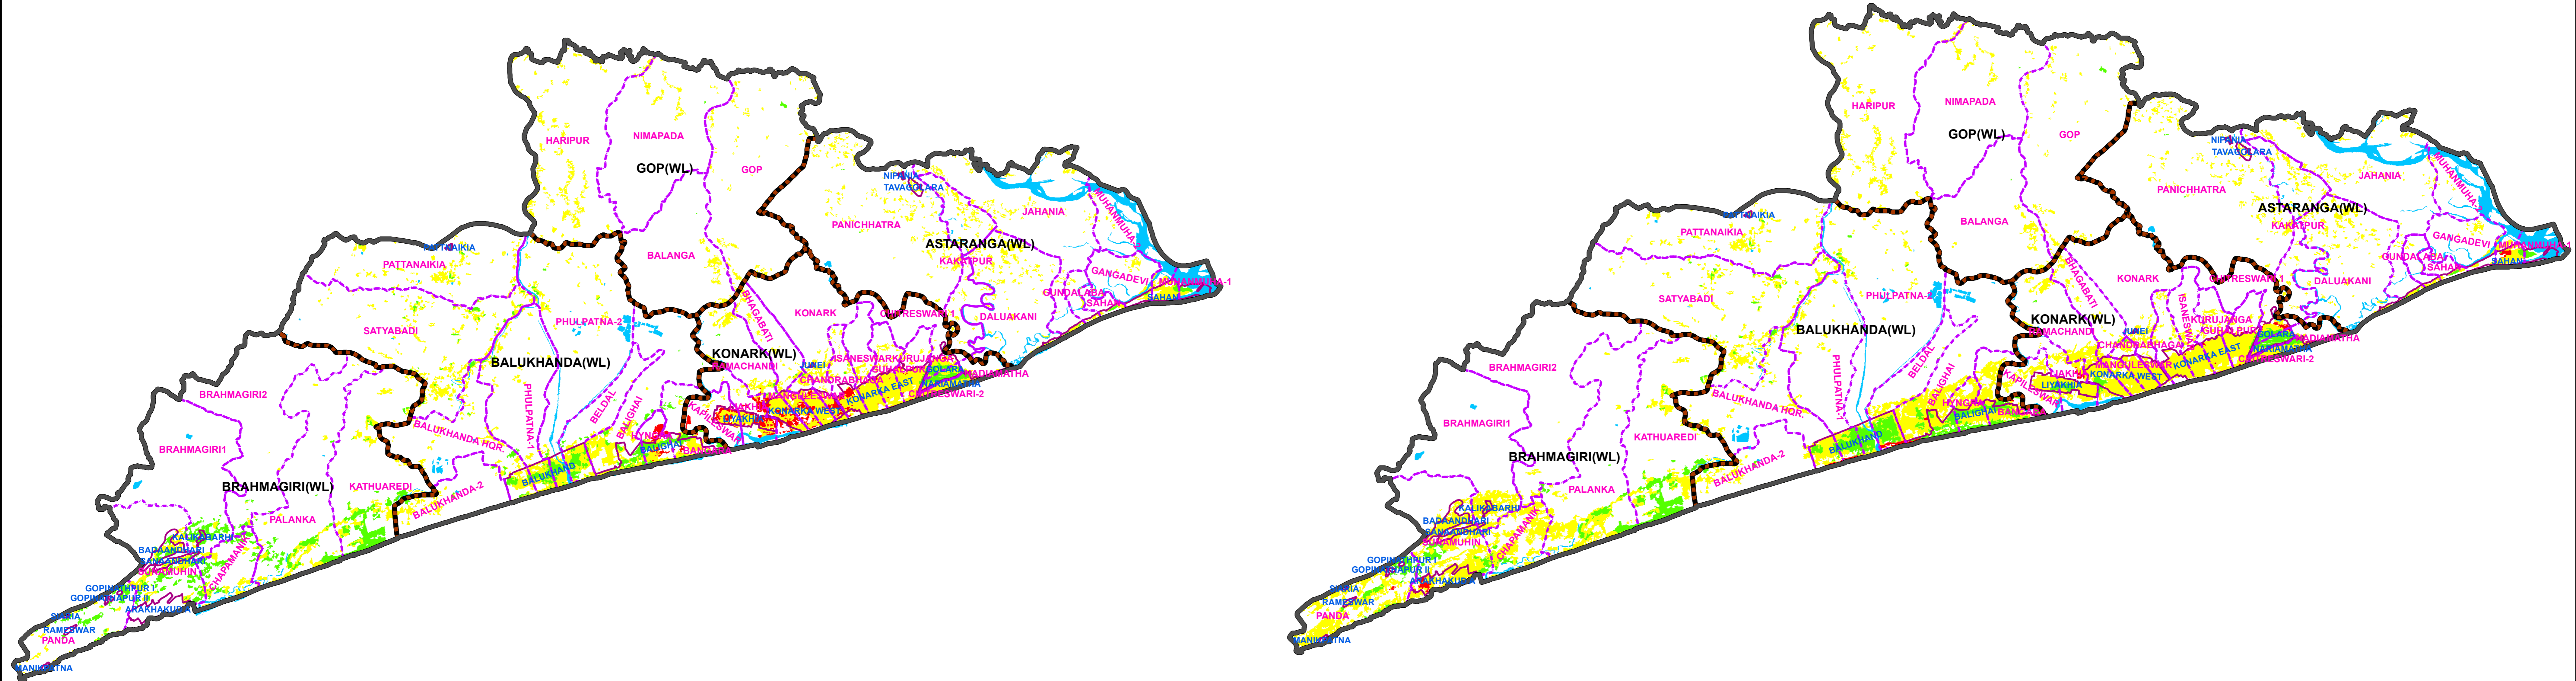

# FOREST COVER CHANGE MAP OF PURI WL DIVISION,

2019

2021

### LEGEND

- DIVISION BND
- RANGE BND
- BEAT BND
- FOREST BND

- Water
- Non-Forest
- Scrub
- Open Forest
- Moderately Dense Forest
- Very Dense Forest

PREPARED BY : FOREST IT & GEOMATICS CENTRE  
FOREST HEADQUARTERS, ODISHA  
BHUBANESWAR