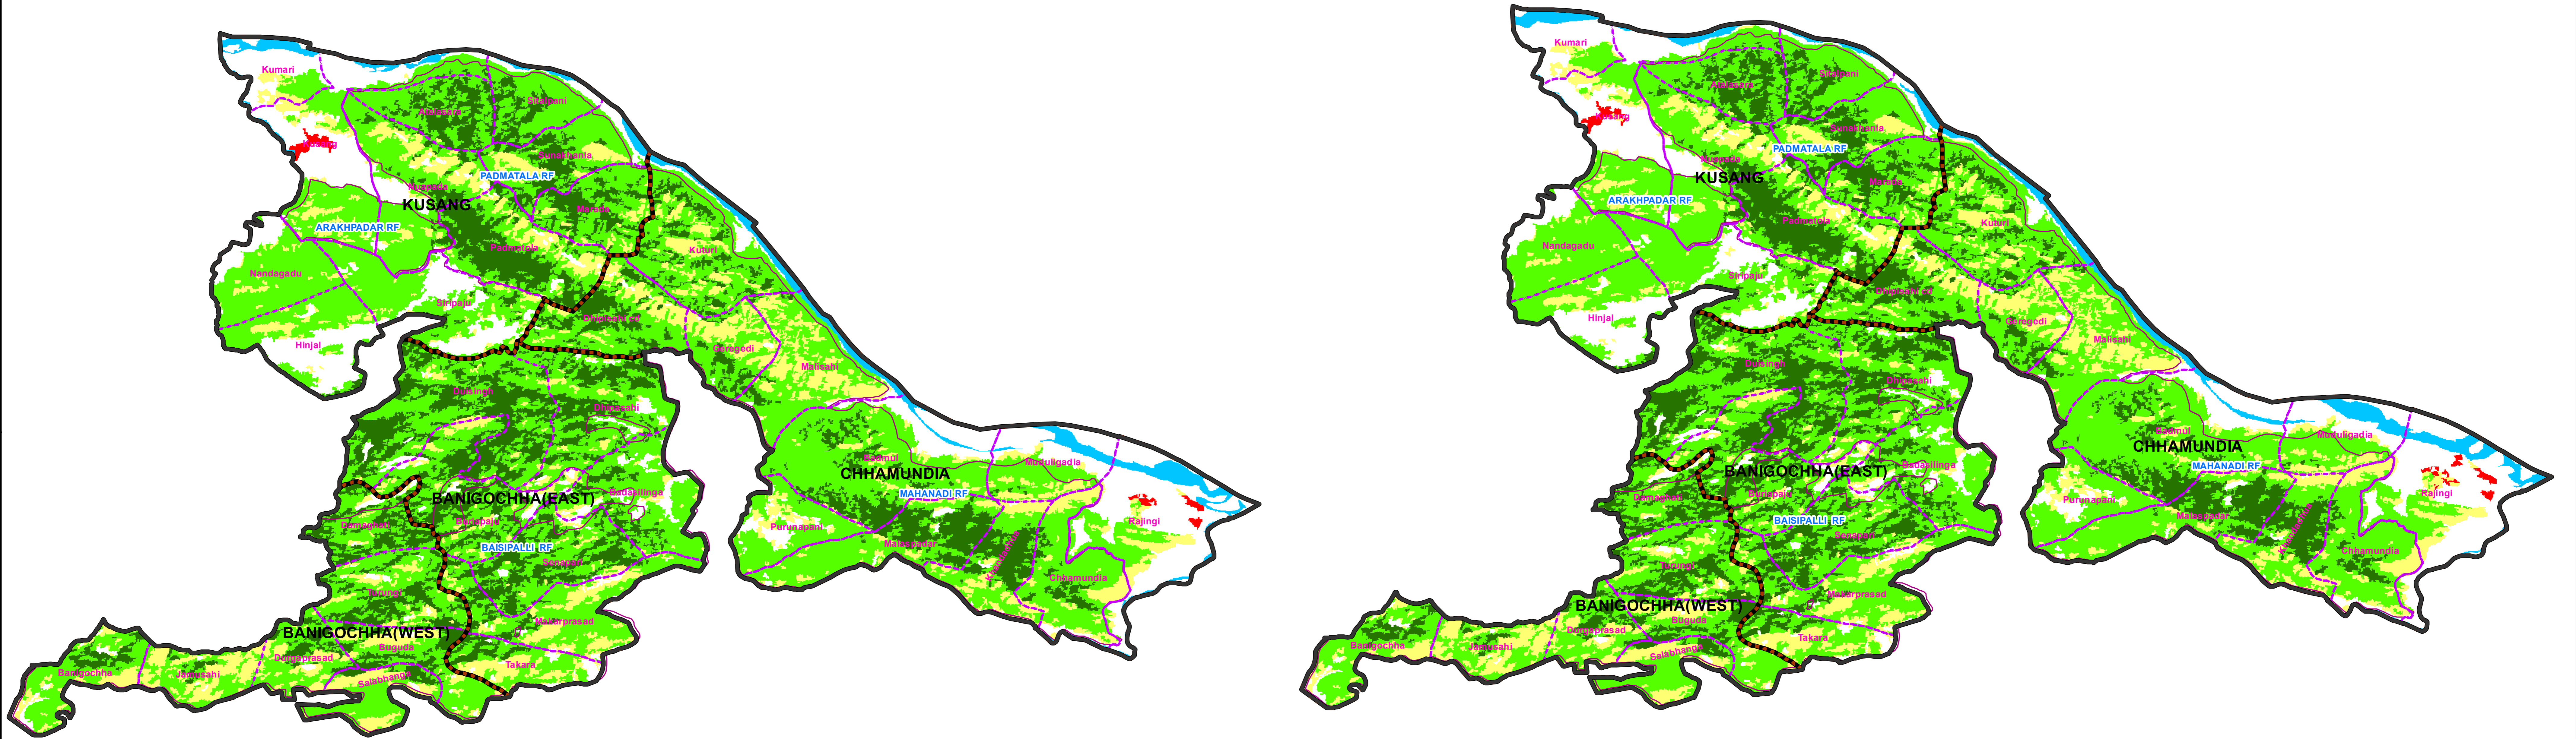

FOREST COVER CHANGE MAP OF MAHANADI WL DIVISION,

2015

2017

LEGEND

-  DIVISION BND
-  RANGE BND
-  BEAT BND
-  FOREST BND

-  Water
-  Non-Forest
-  Scrub
-  Open Forest
-  Moderately Dense Forest
-  Very Dense Forest