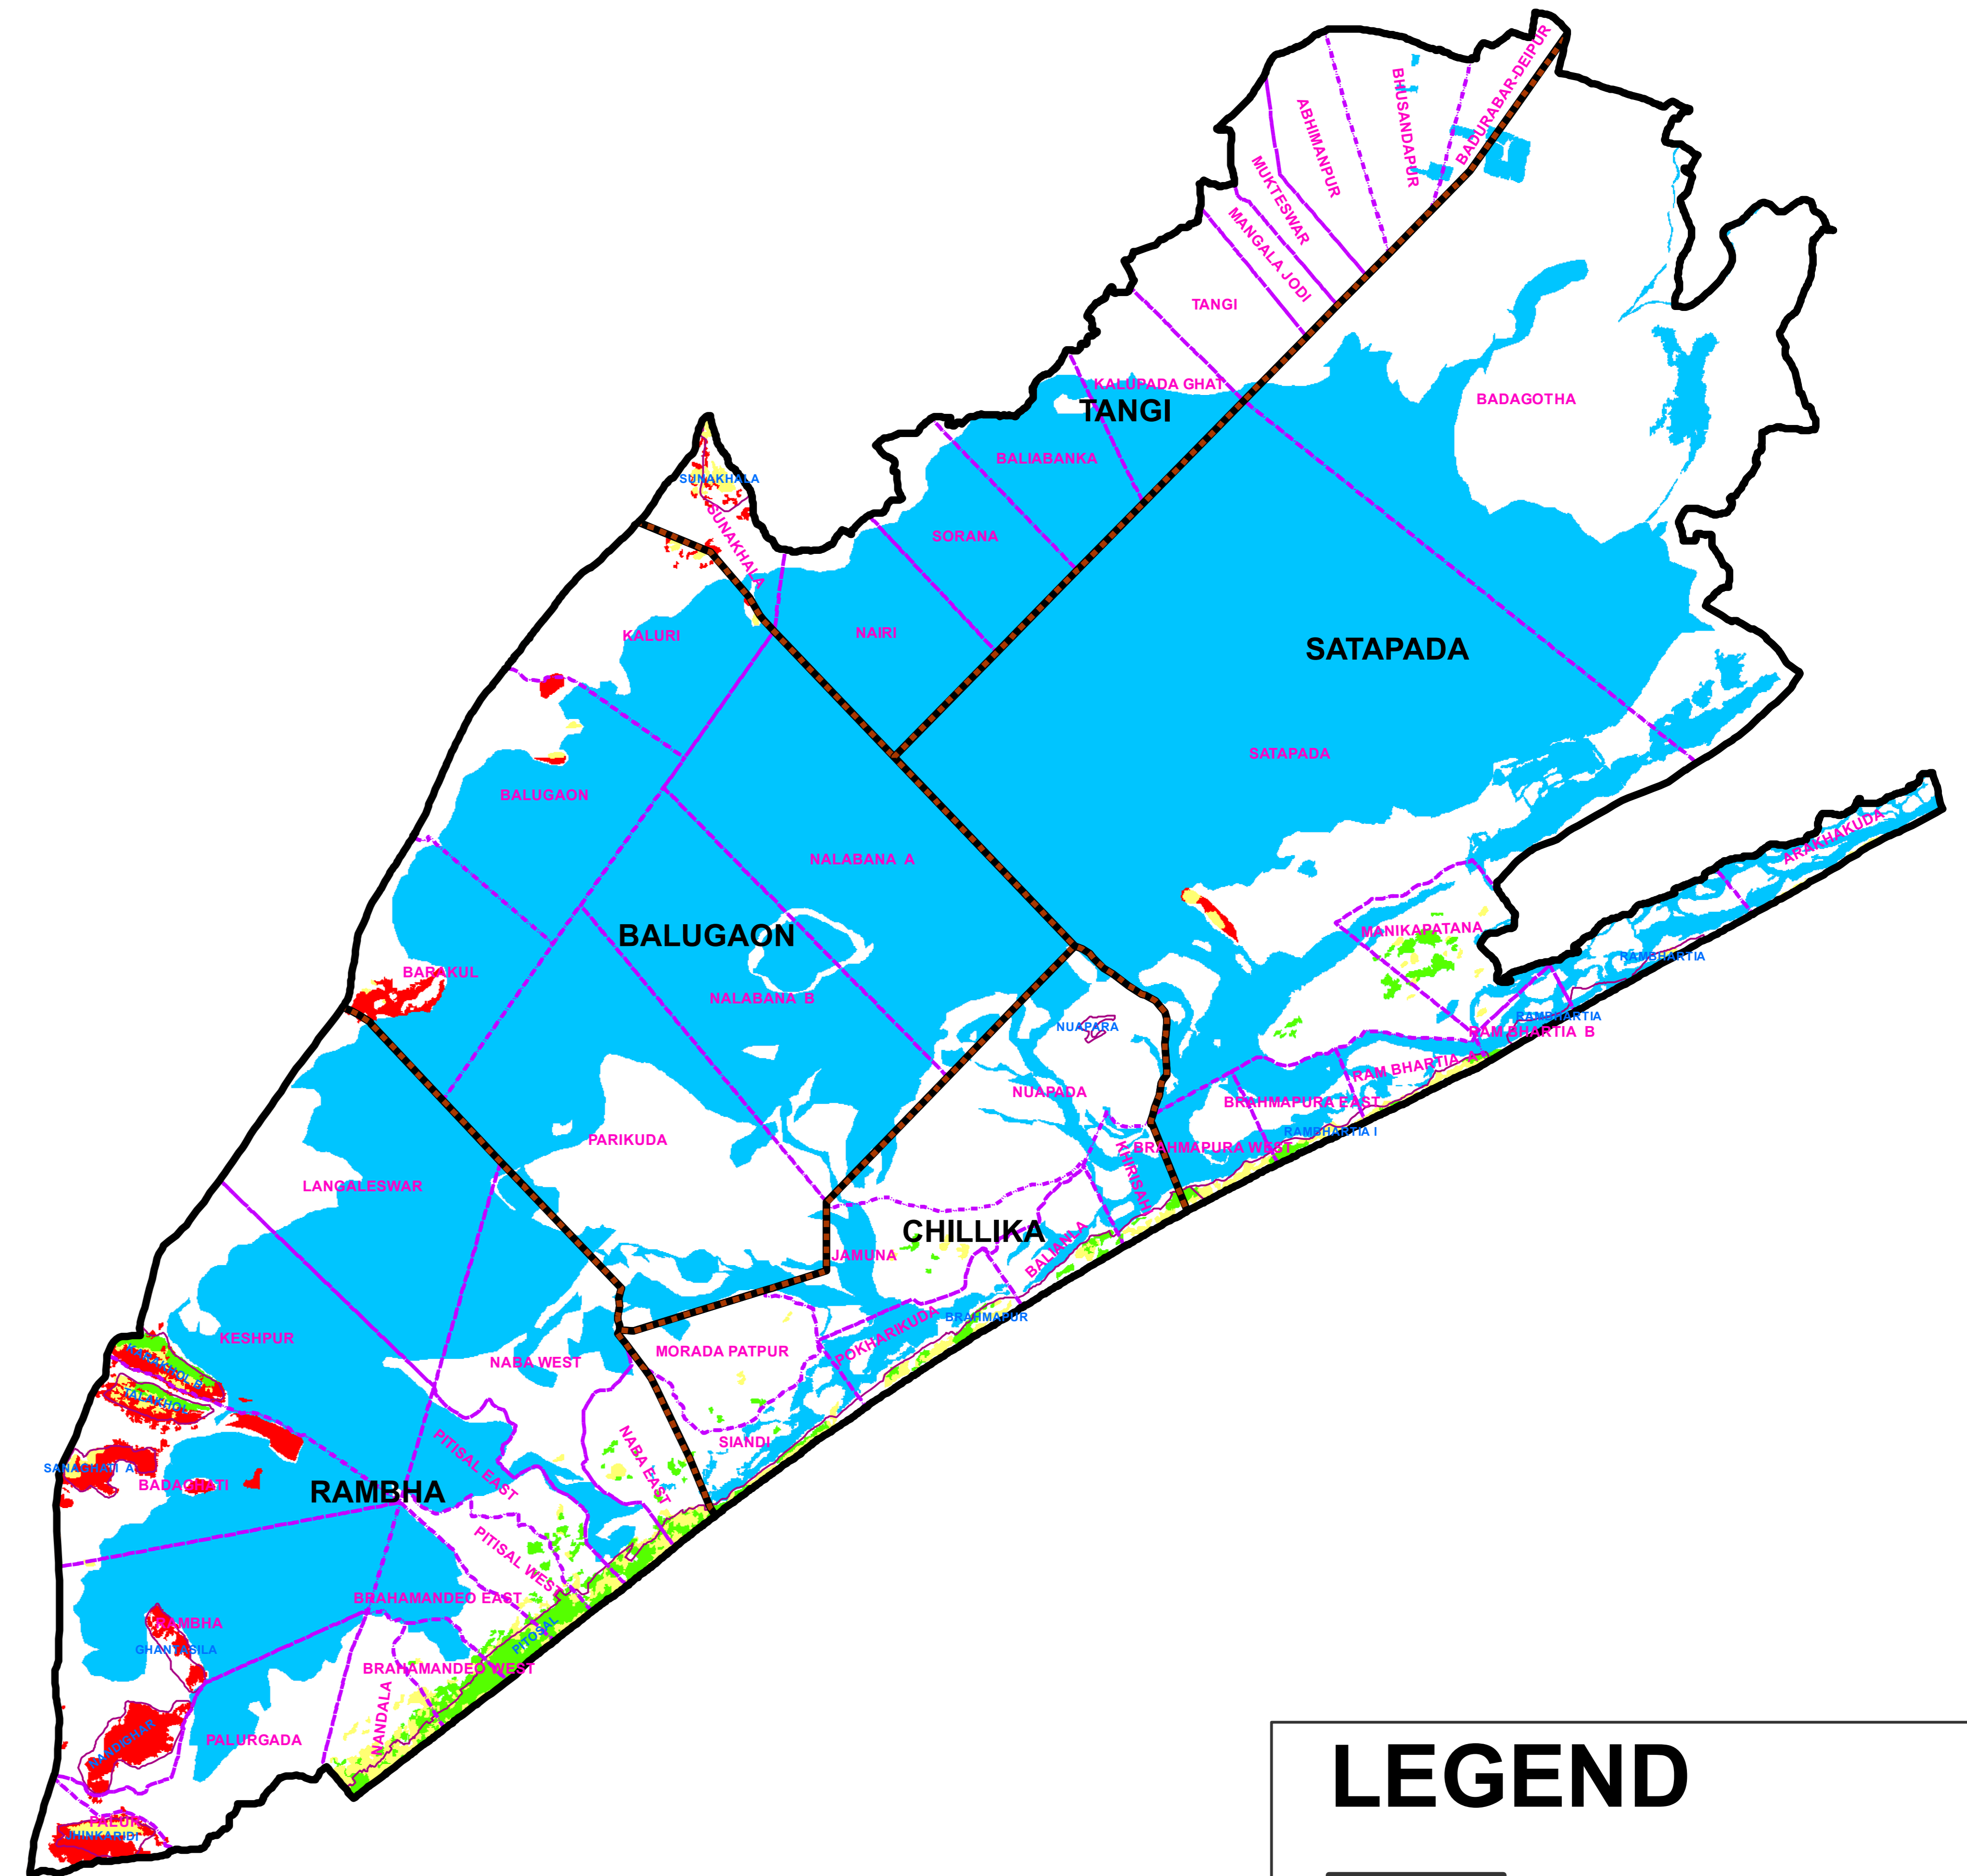

FOREST COVER CHANGE MAP OF CHILIKA WL DIVISION,

2015

2017

Water
 Non-Forest
 Scrub
 Open Forest
 Moderately Dense Forest
 Very Dense Forest

LEGEND

- DIVISION BND
- RANGE BND
- BEAT BND
- FOREST BND