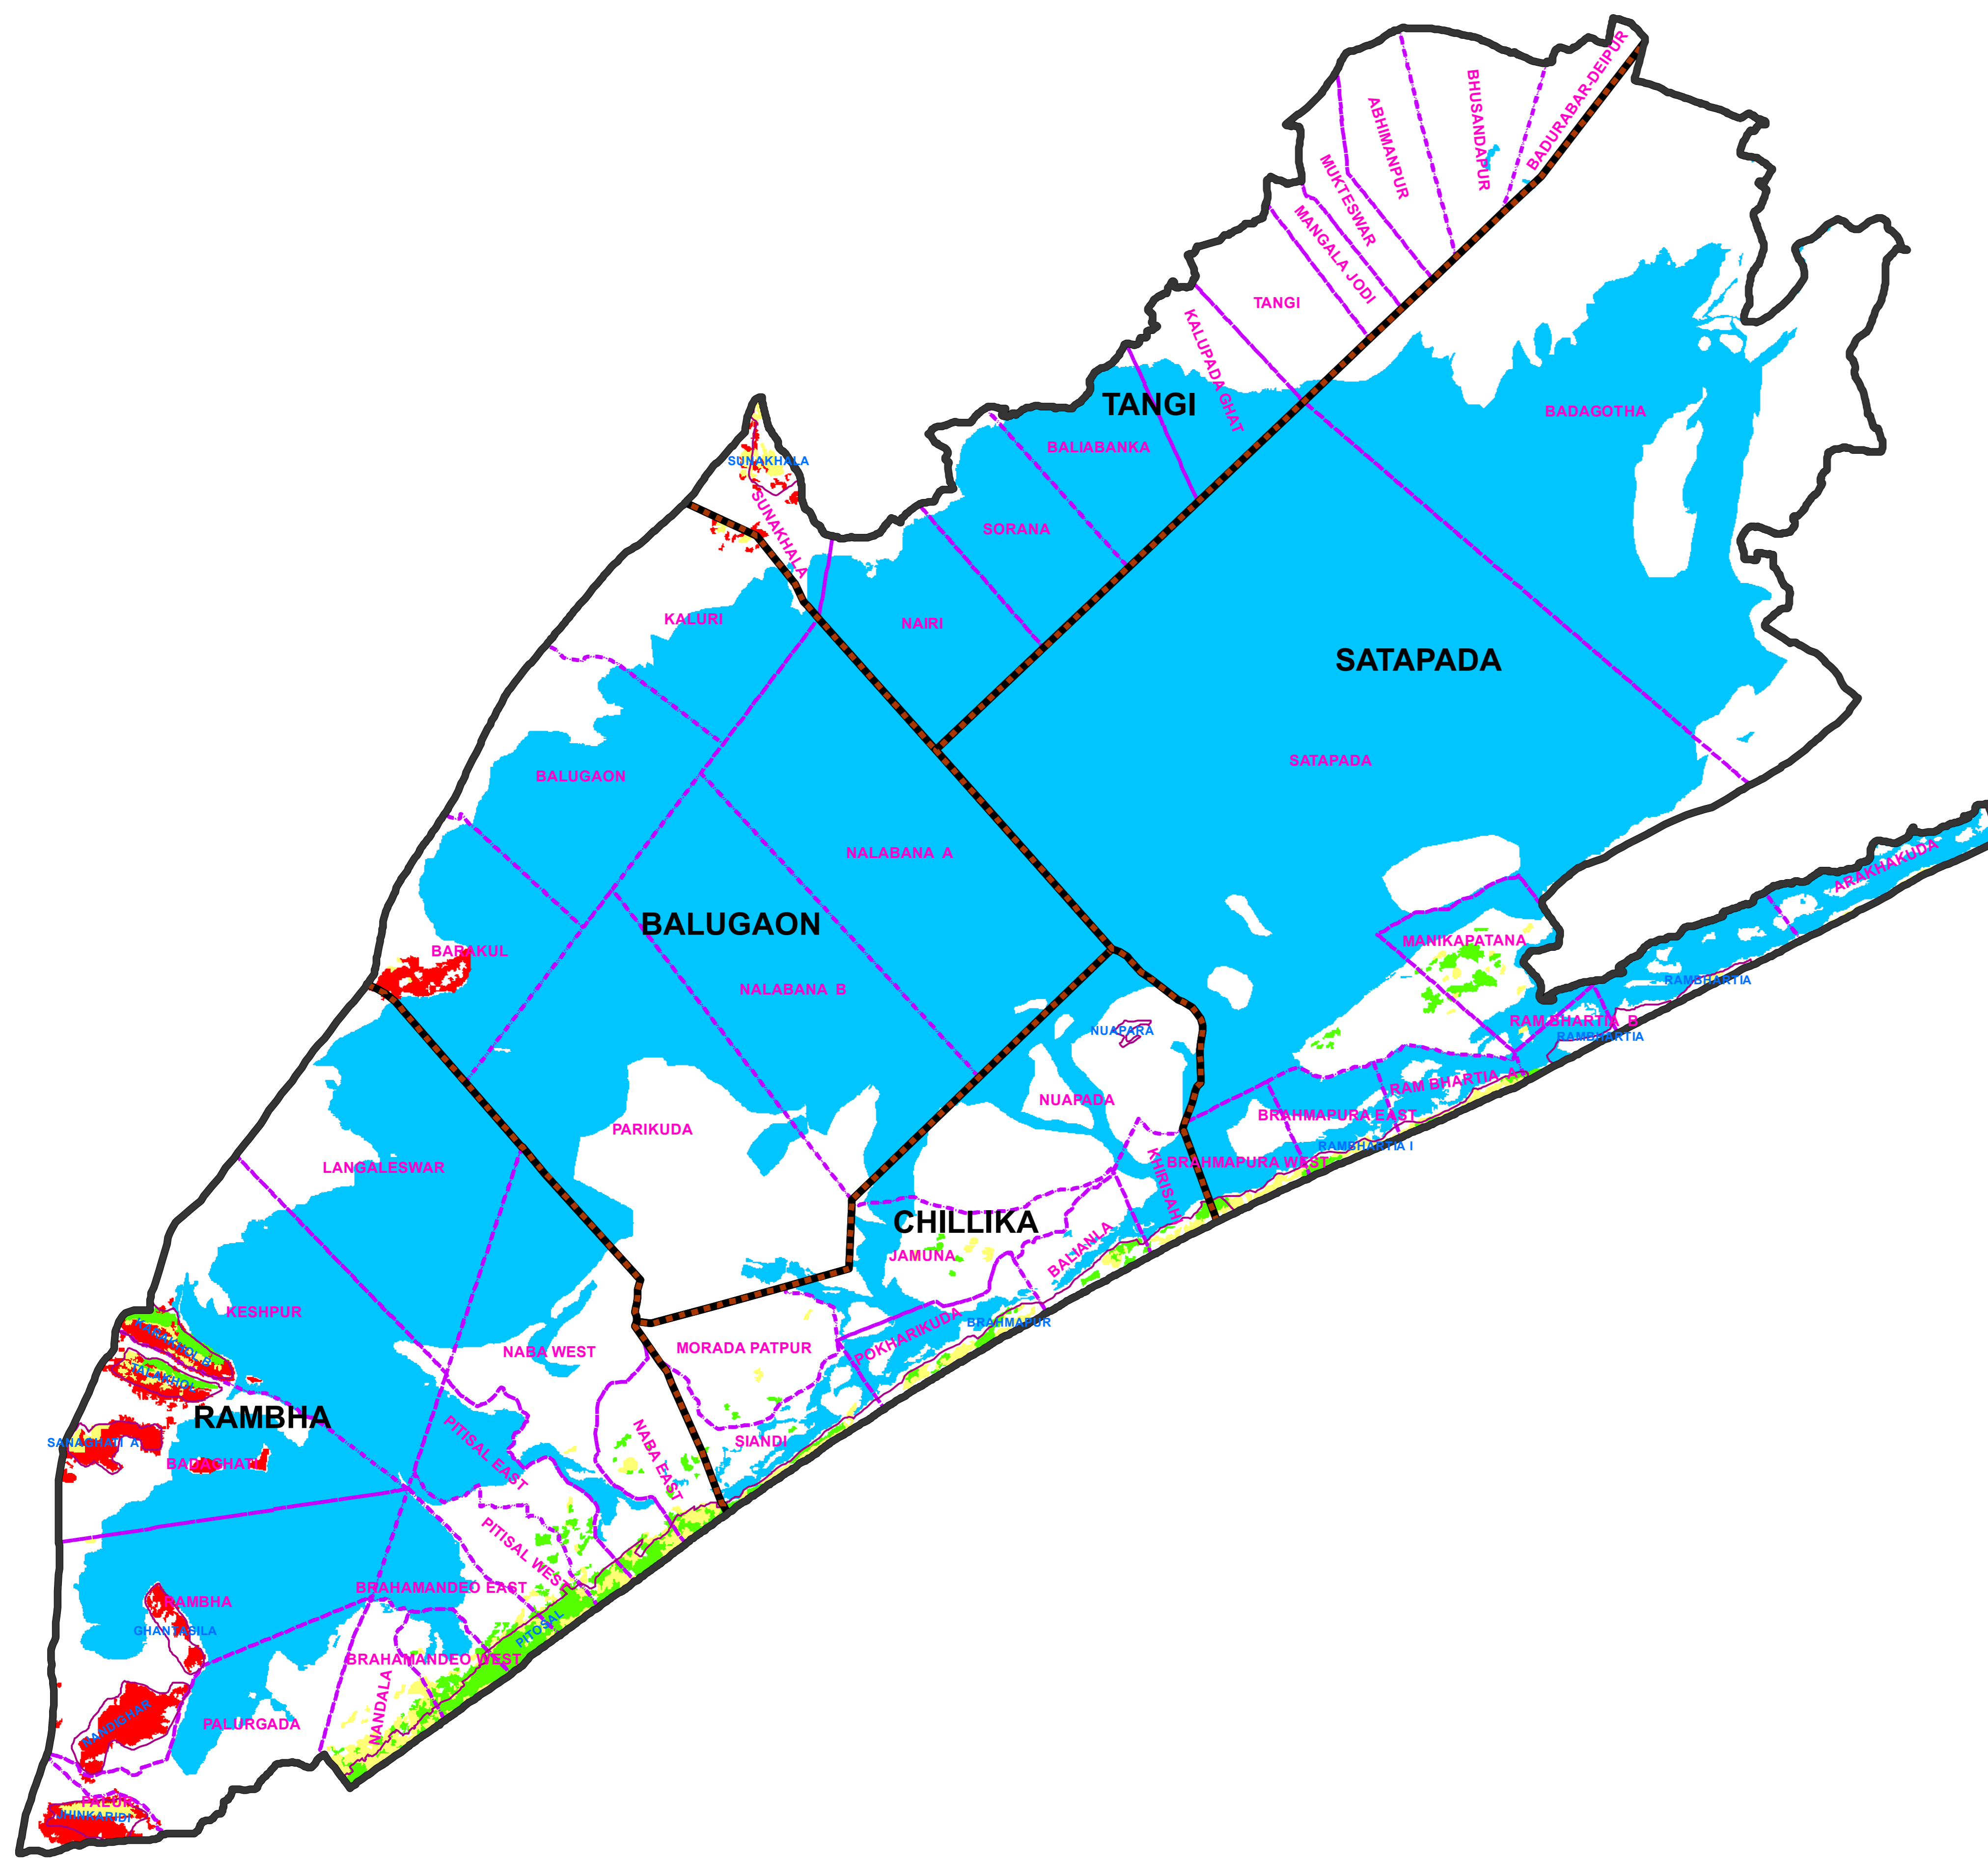

FOREST COVER CHANGE MAP OF CHILIKA WL DIVISION,

2015

2017

Water
 Non-Forest
 Scrub
 Open Forest
 Moderately Dense Forest
 Very Dense Forest

LEGEND

- DIVISION BND
- RANGE BND
- BEAT BND
- FOREST BND