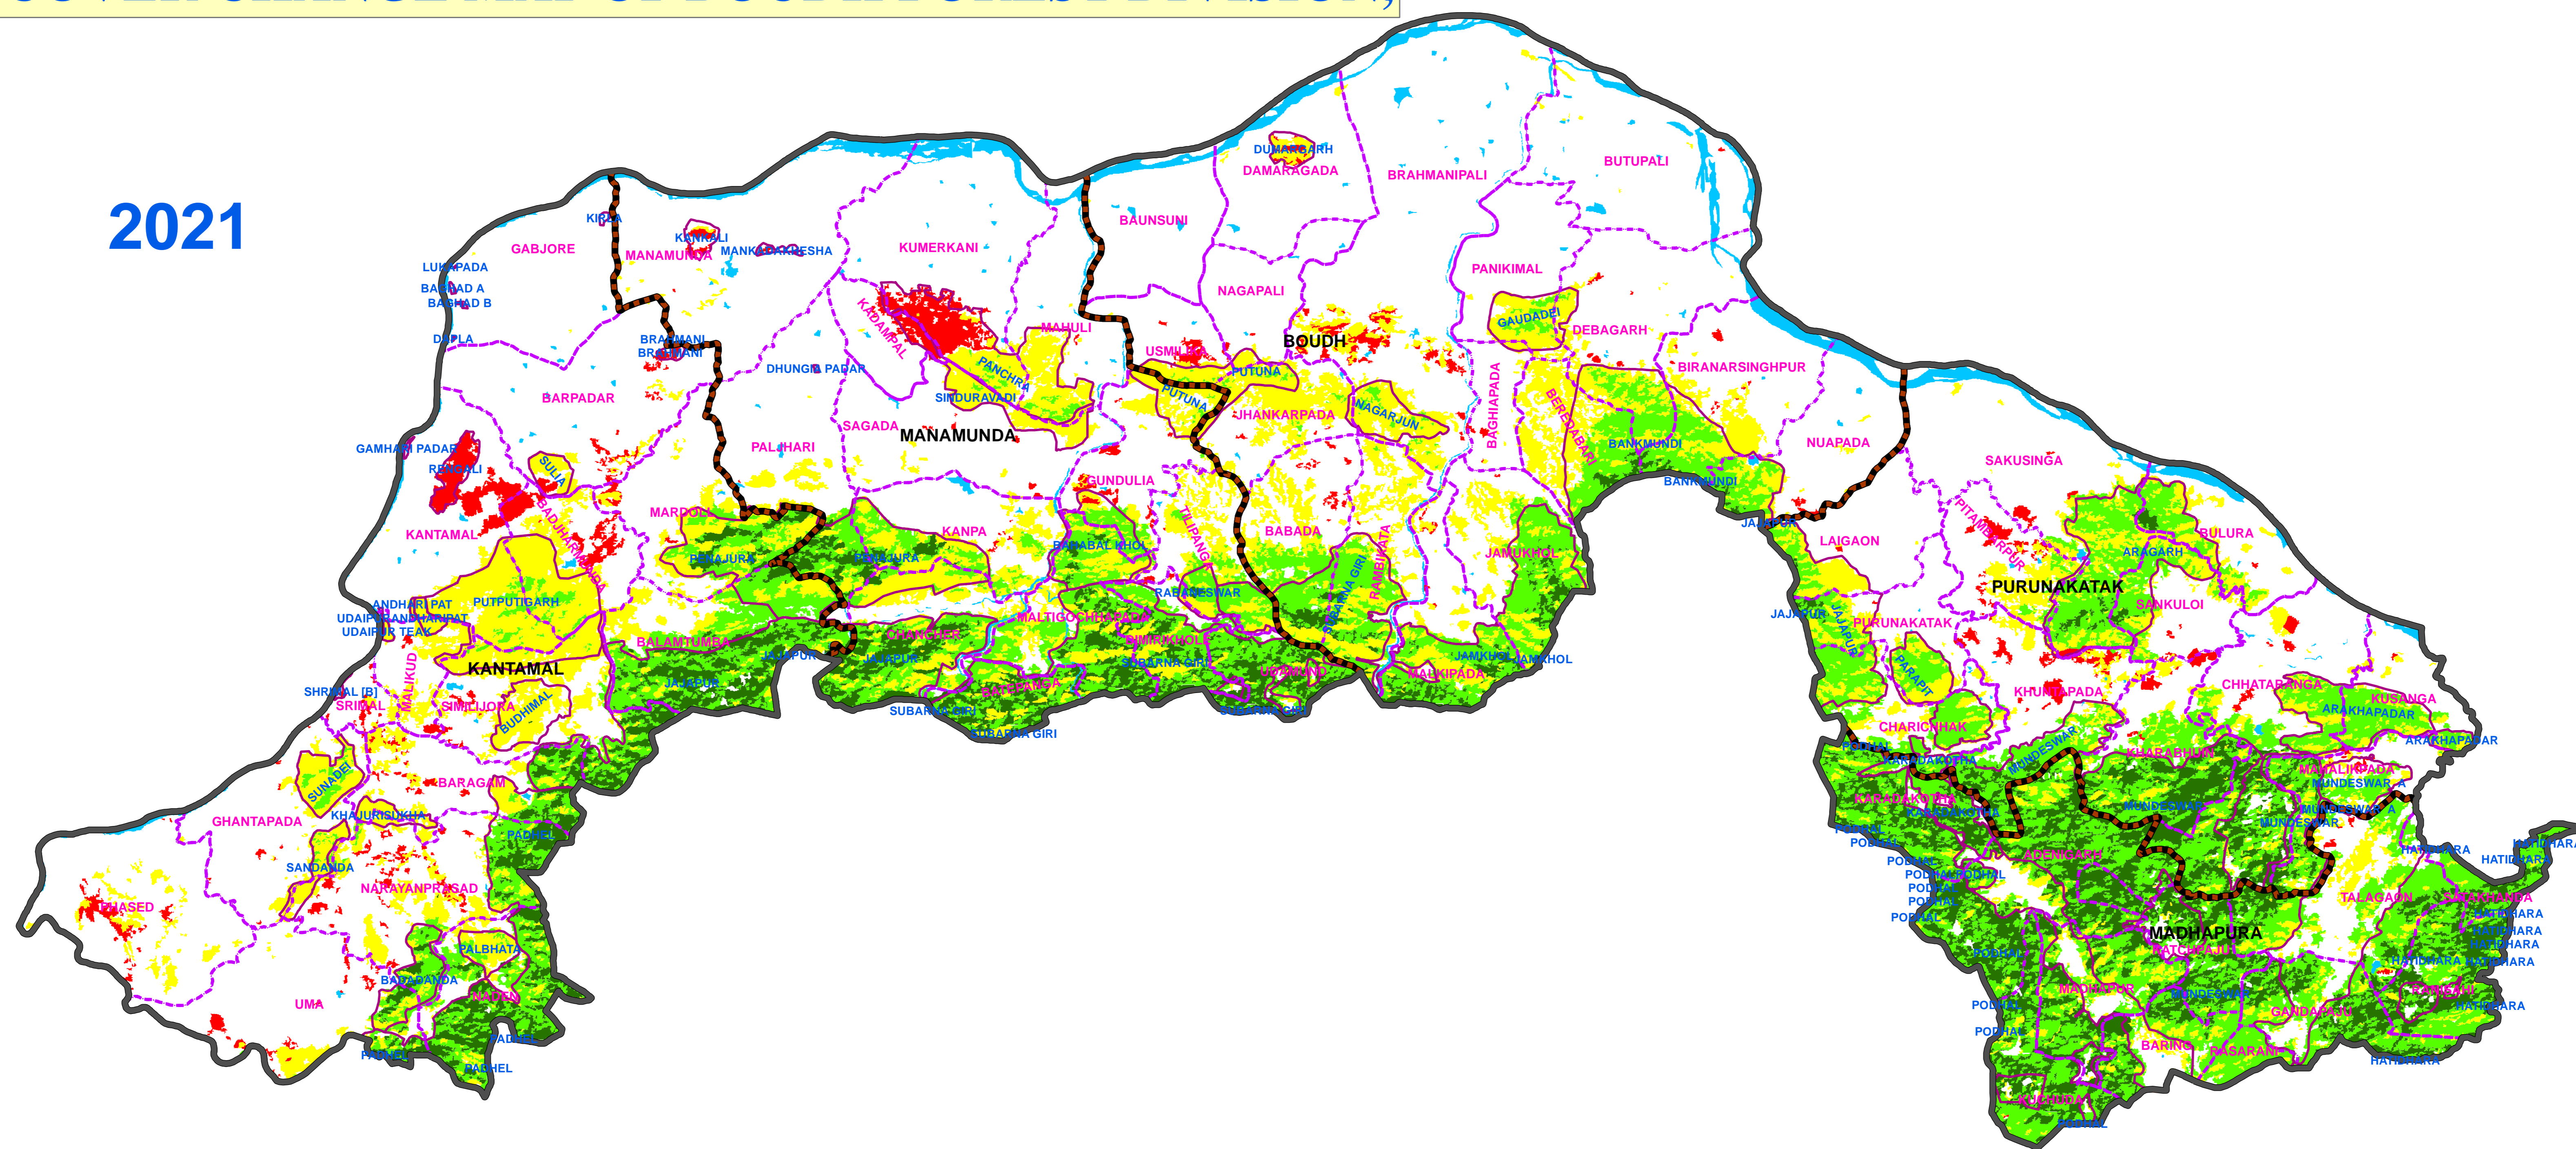

FOREST COVER CHANGE MAP OF BOUDH FOREST DIVISION,

2021

2019

LEGEND

-  DIVISION BND
-  RANGE BND
-  BEAT BND
-  FOREST BND

-  Water
-  Non-Forest
-  Scrub
-  Open Forest
-  Moderately Dense Forest
-  Very Dense Forest

PREPARED BY : FOREST IT & GEOMATICS CENTRE
FOREST HEADQUARTERS, ODISHA
BHUBANESWAR