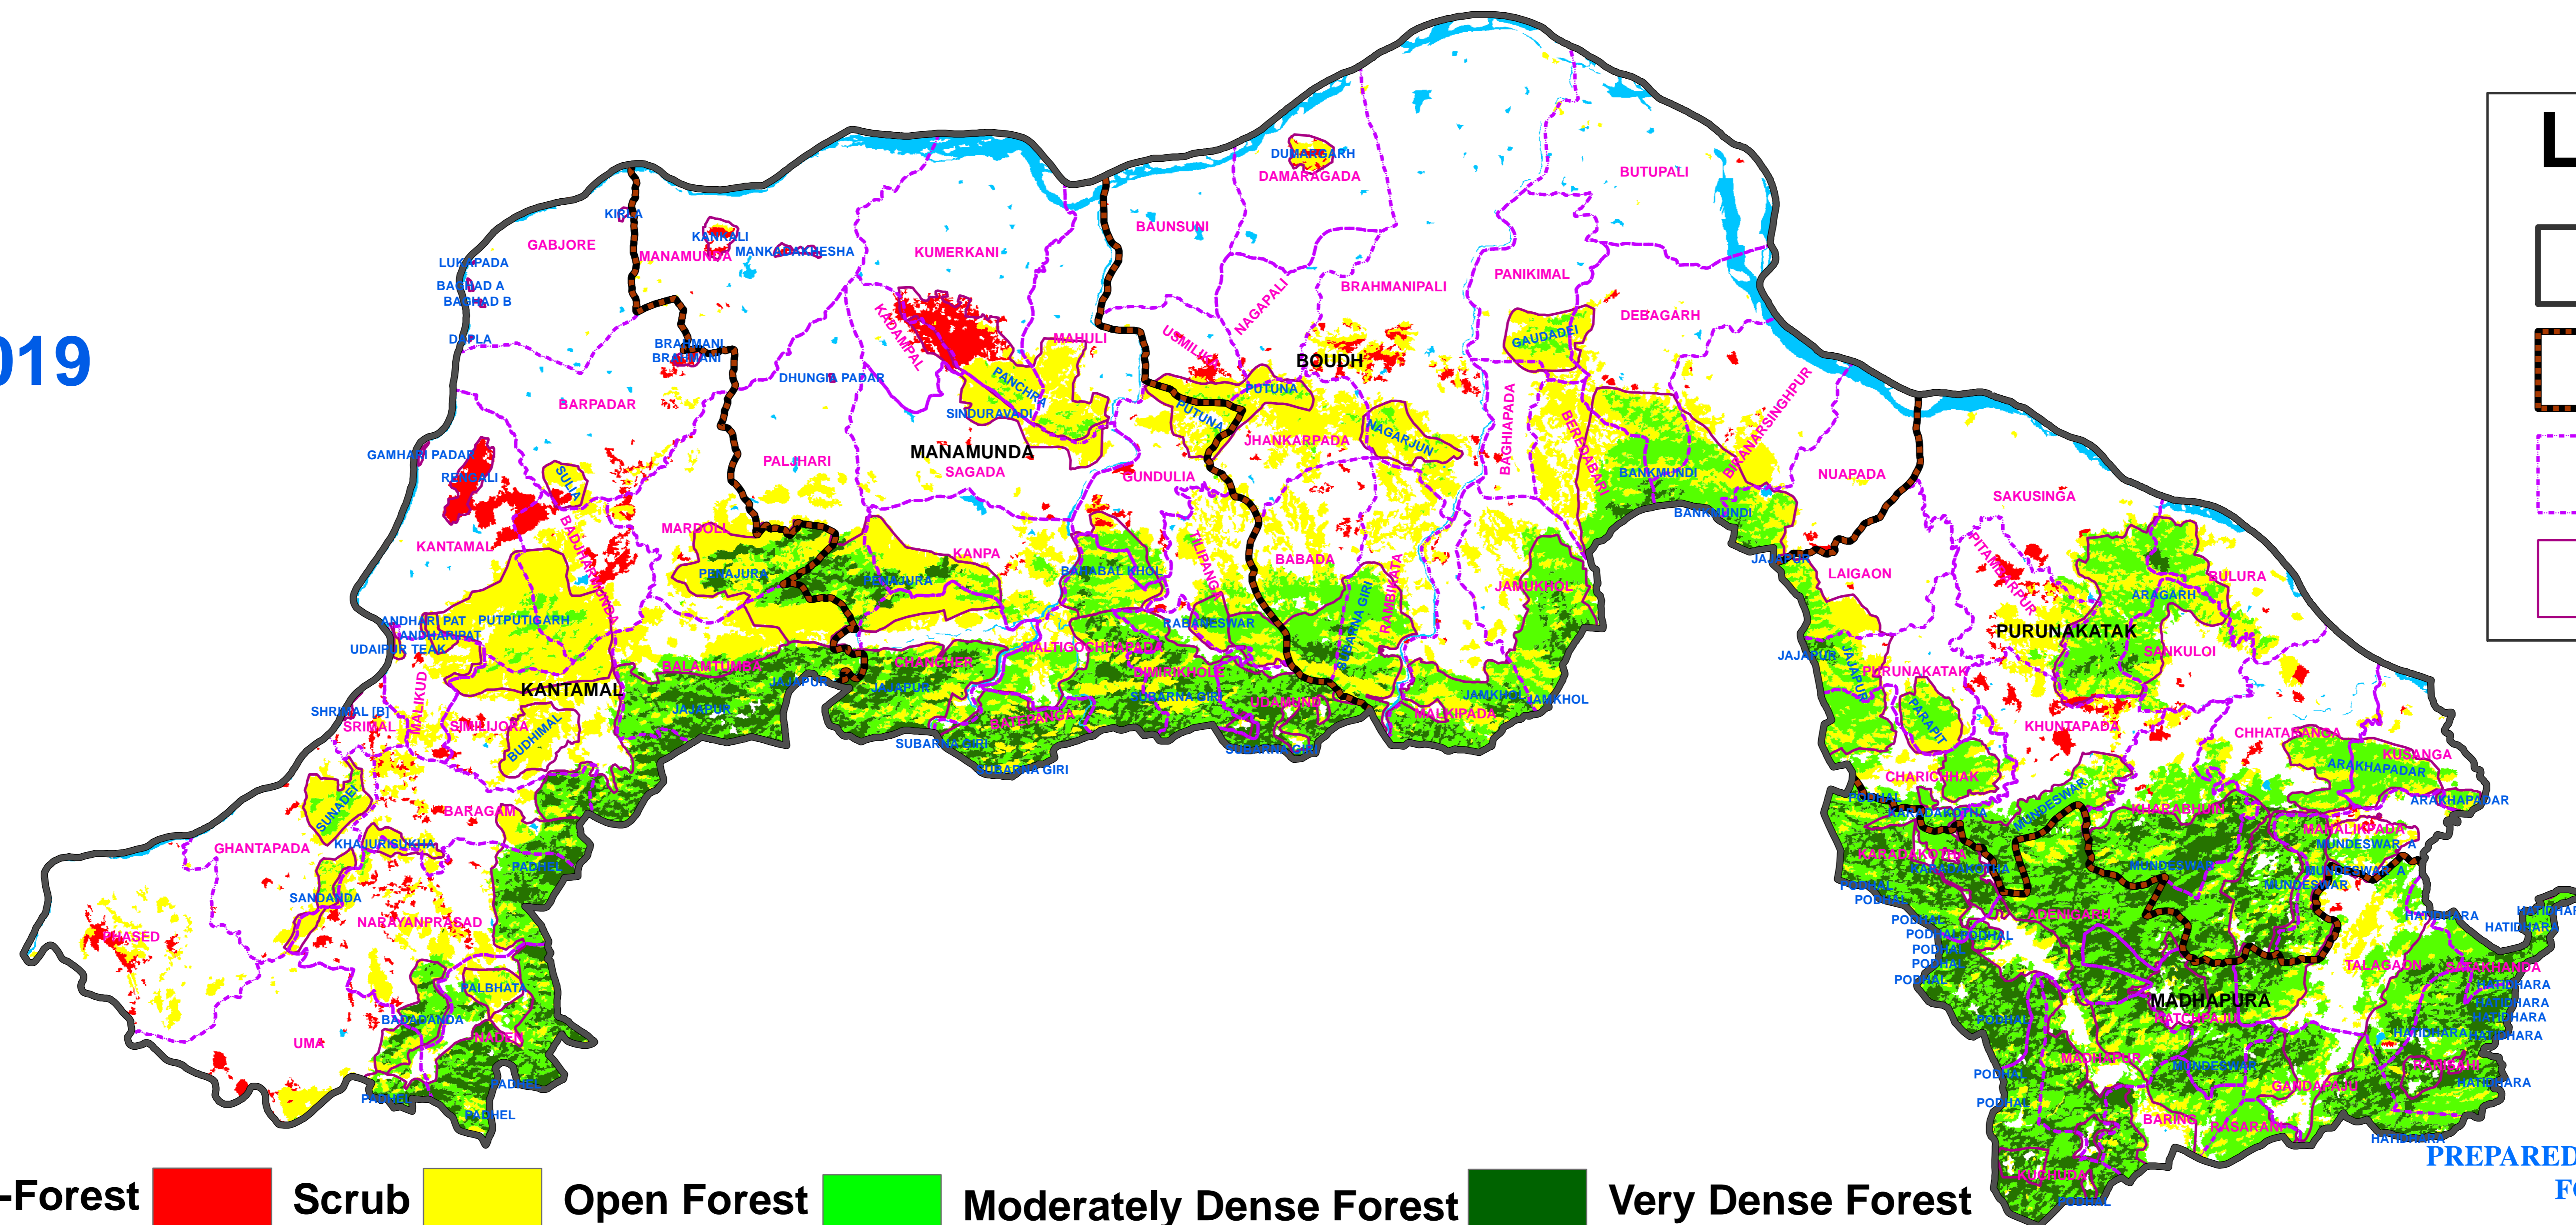

FOREST COVER CHANGE MAP OF BOUDH FOREST DIVISION,

2021

2019

LEGEND

-  DIVISION BND
-  RANGE BND
-  BEAT BND
-  FOREST BND

-  Water
-  Non-Forest
-  Scrub
-  Open Forest
-  Moderately Dense Forest
-  Very Dense Forest

PREPARED BY : FOREST IT & GEOMATICS CENTRE
FOREST HEADQUARTERS, ODISHA
BHUBANESWAR