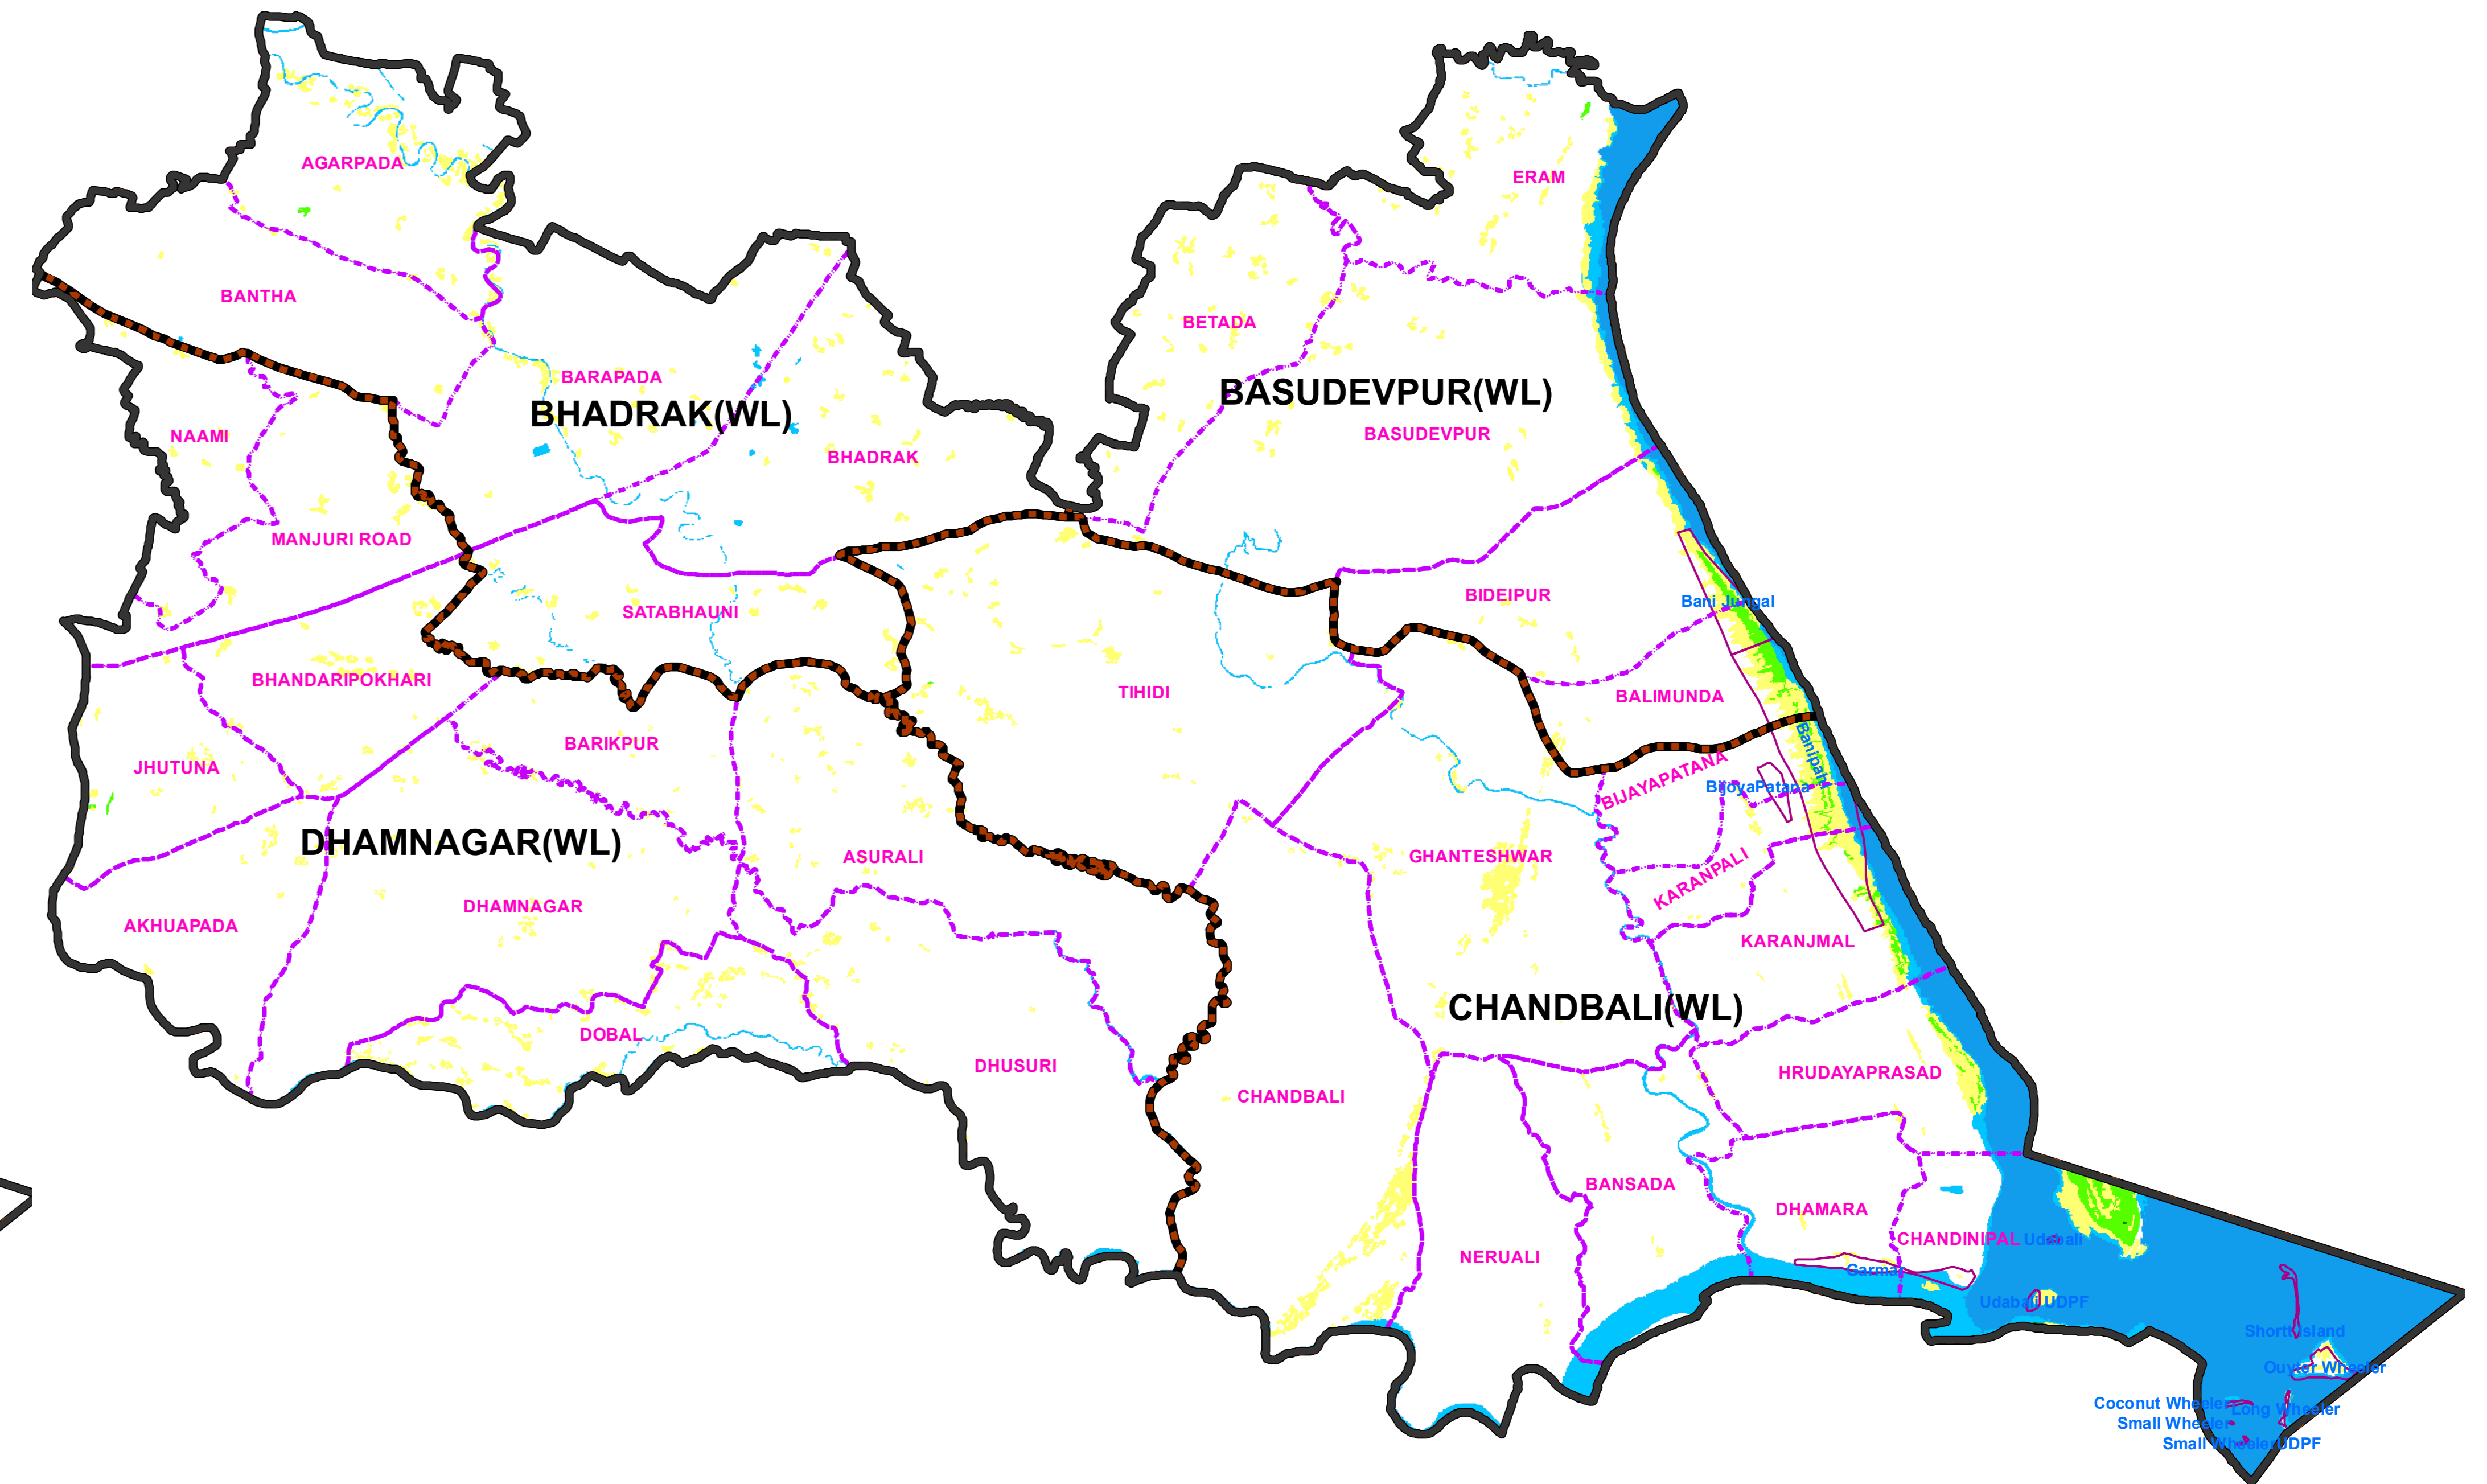

FOREST COVER CHANGE MAP OF BHADRAK WL DIVISION

2015

2017

LEGEND

-  DIVISION BND
-  RANGE BND
-  BEAT BND
-  FOREST BND

-  Water
-  Non-Forest
-  Scrub
-  Open Forest
-  Moderately Dense Forest
-  Very Dense Forest