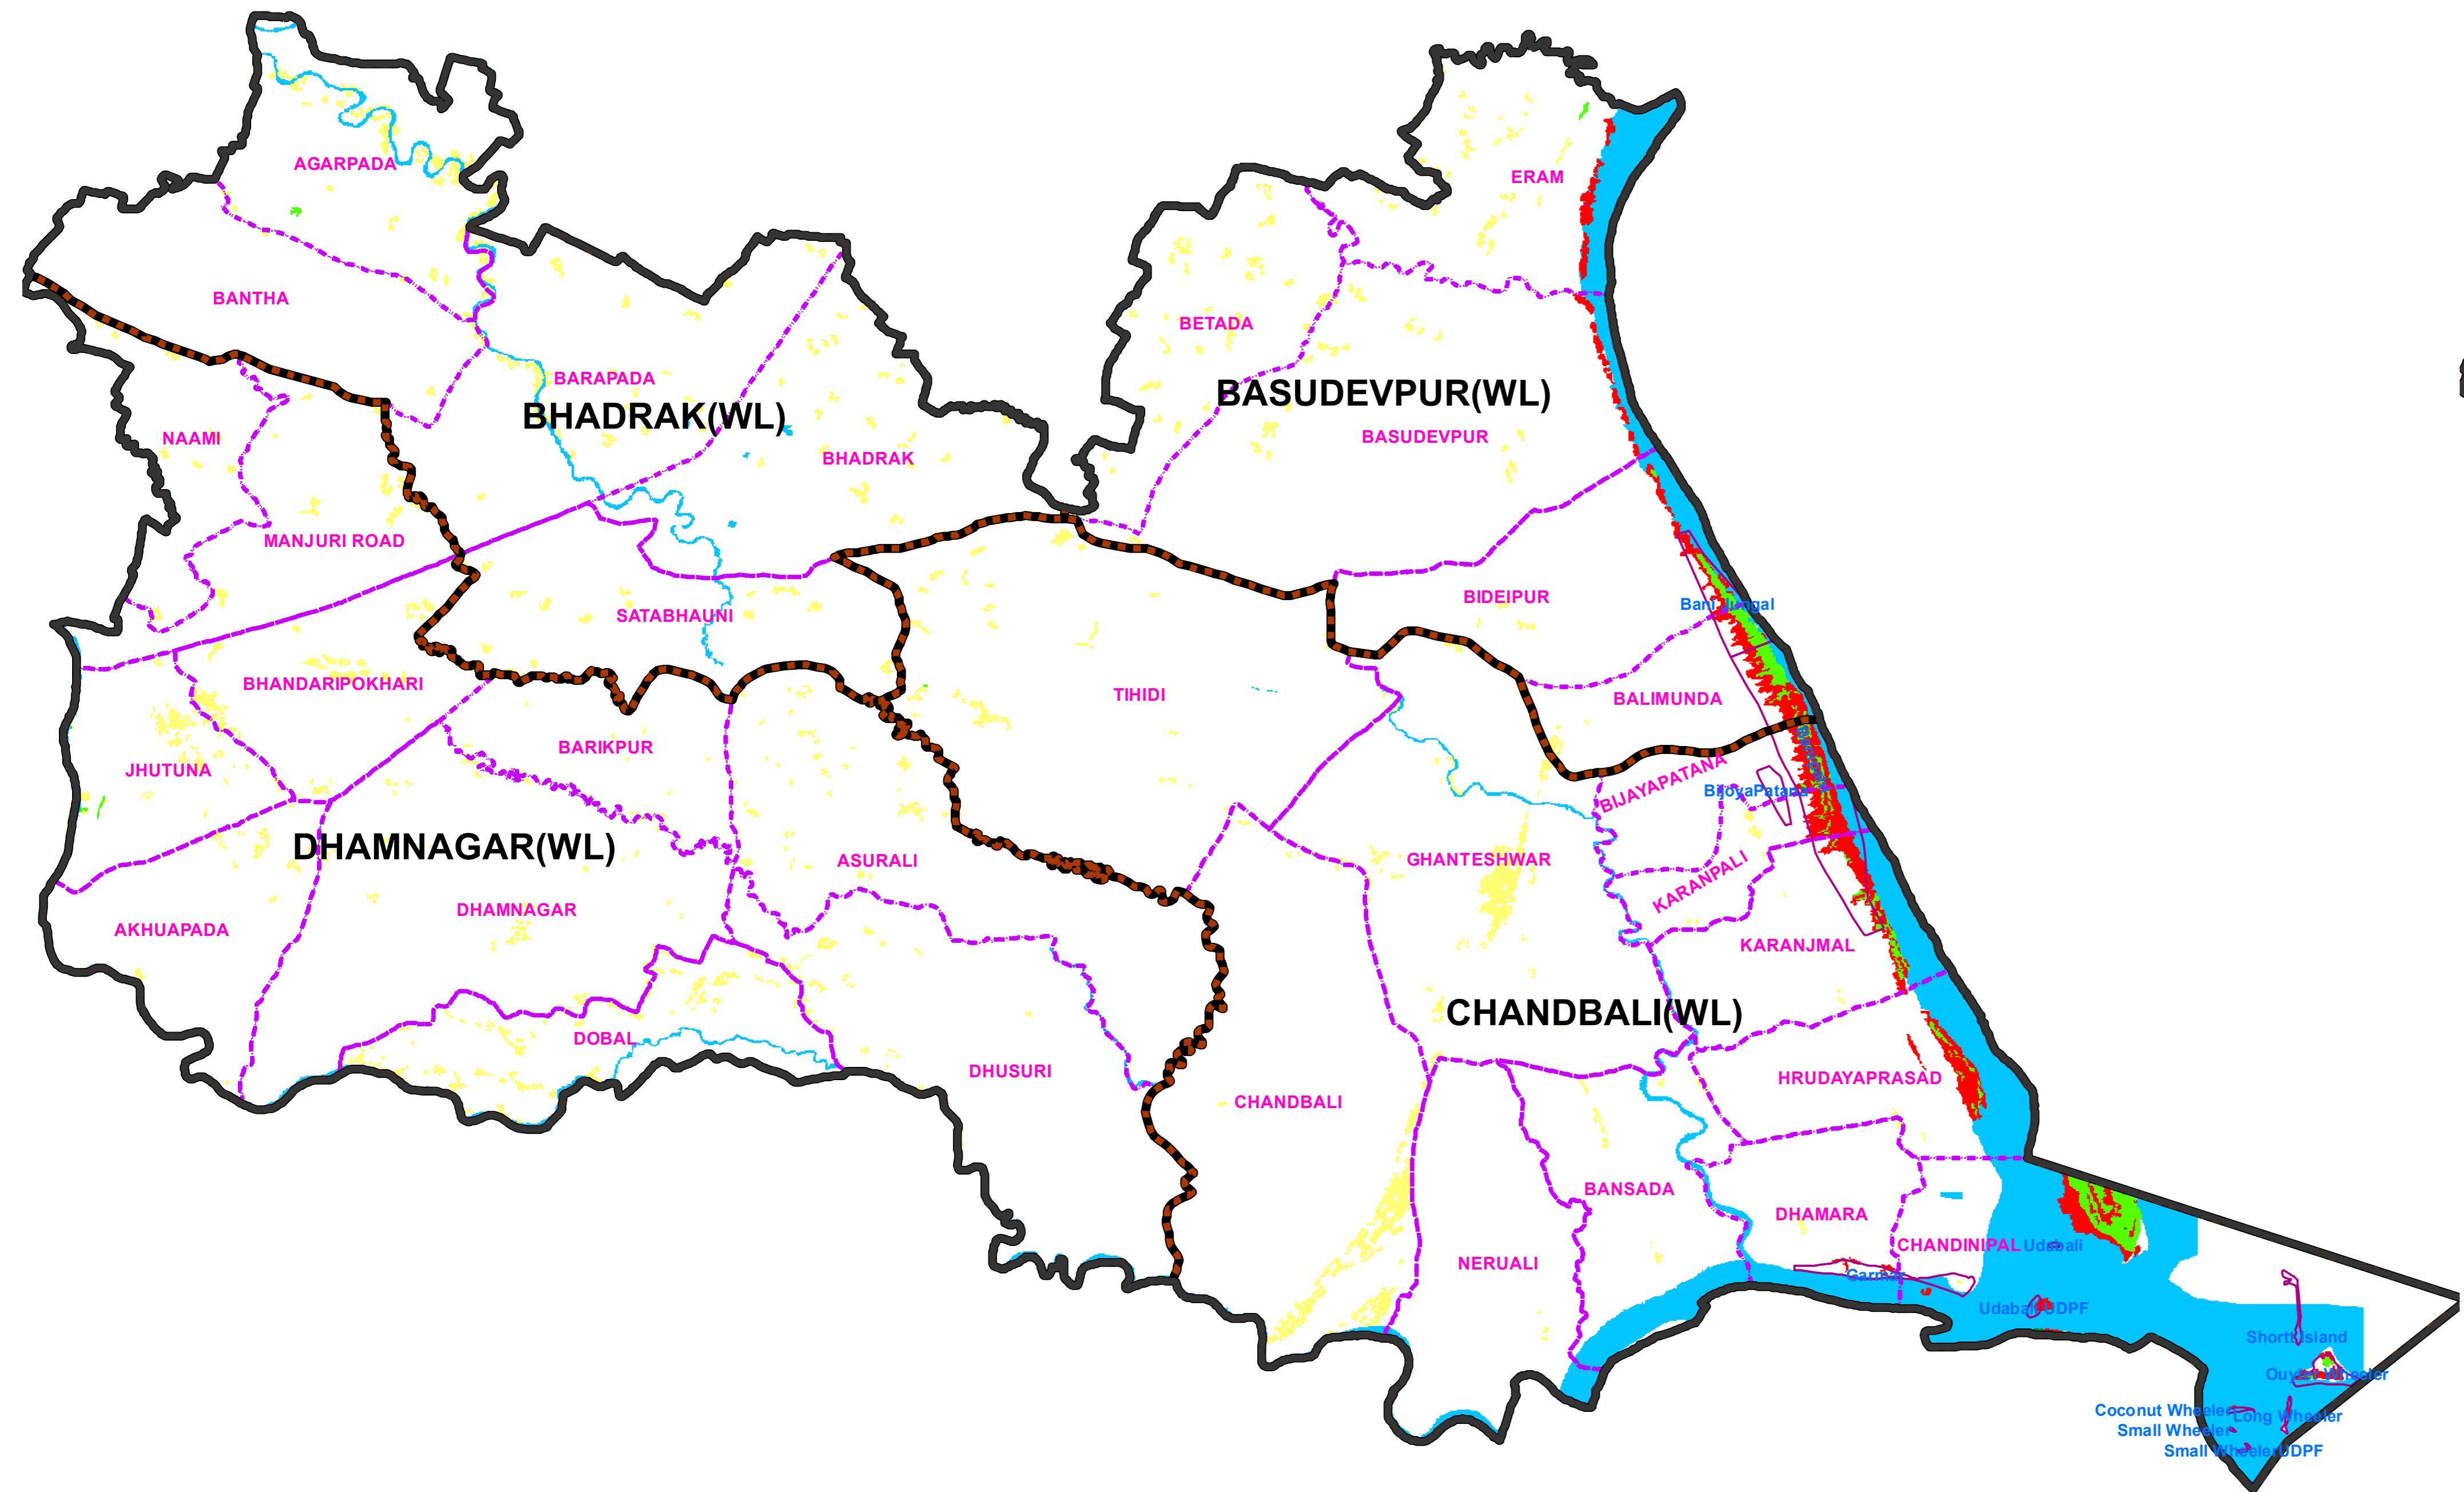

FOREST COVER CHANGE MAP OF BHADRAK WL DIVISION

2015

2017

LEGEND

-  DIVISION BND
-  RANGE BND
-  BEAT BND
-  FOREST BND

-  Water
-  Non-Forest
-  Scrub
-  Open Forest
-  Moderately Dense Forest
-  Very Dense Forest