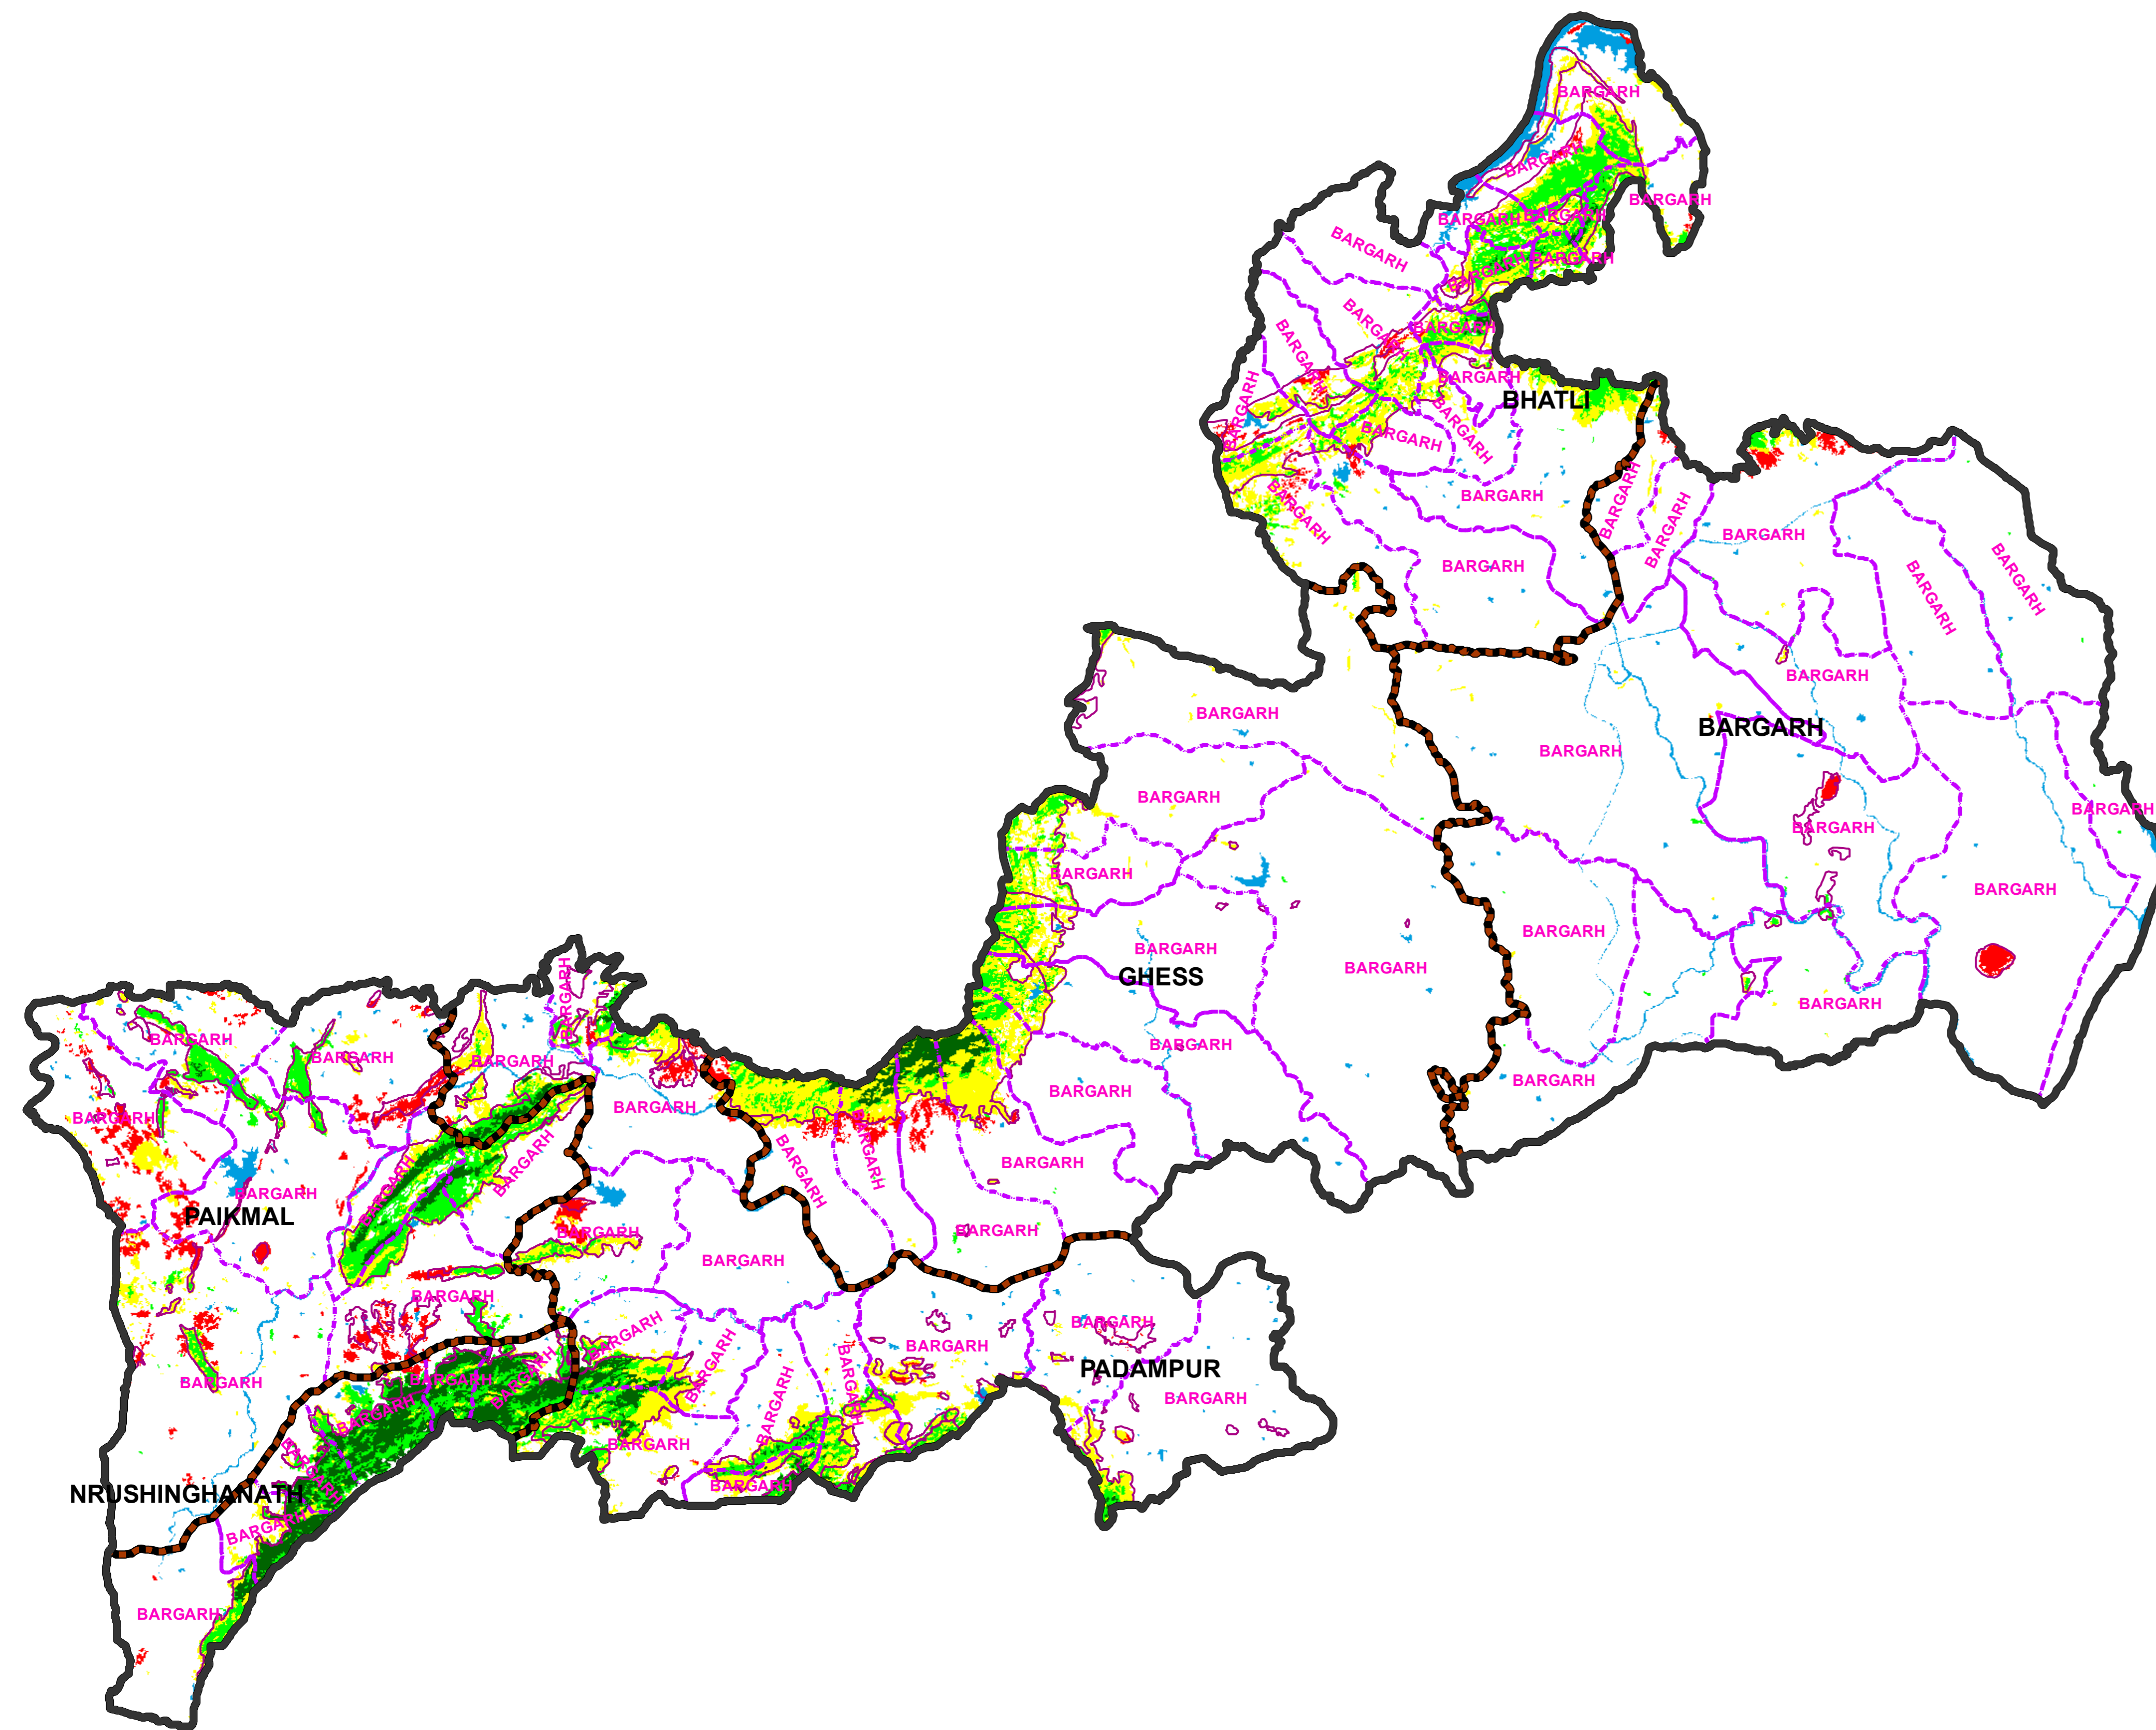

FOREST COVER CHANGE MAP OF BARAGARH FOREST DIVISION, SAMBALPUR CIRCLE

2015

2017

Water
 Non-Forest
 Scrub
 Open Forest
 Moderately Dense Forest
 Very Dense Forest

LEGEND

- DIVISION BND
- RANGE BND
- BEAT BND
- FOREST BND