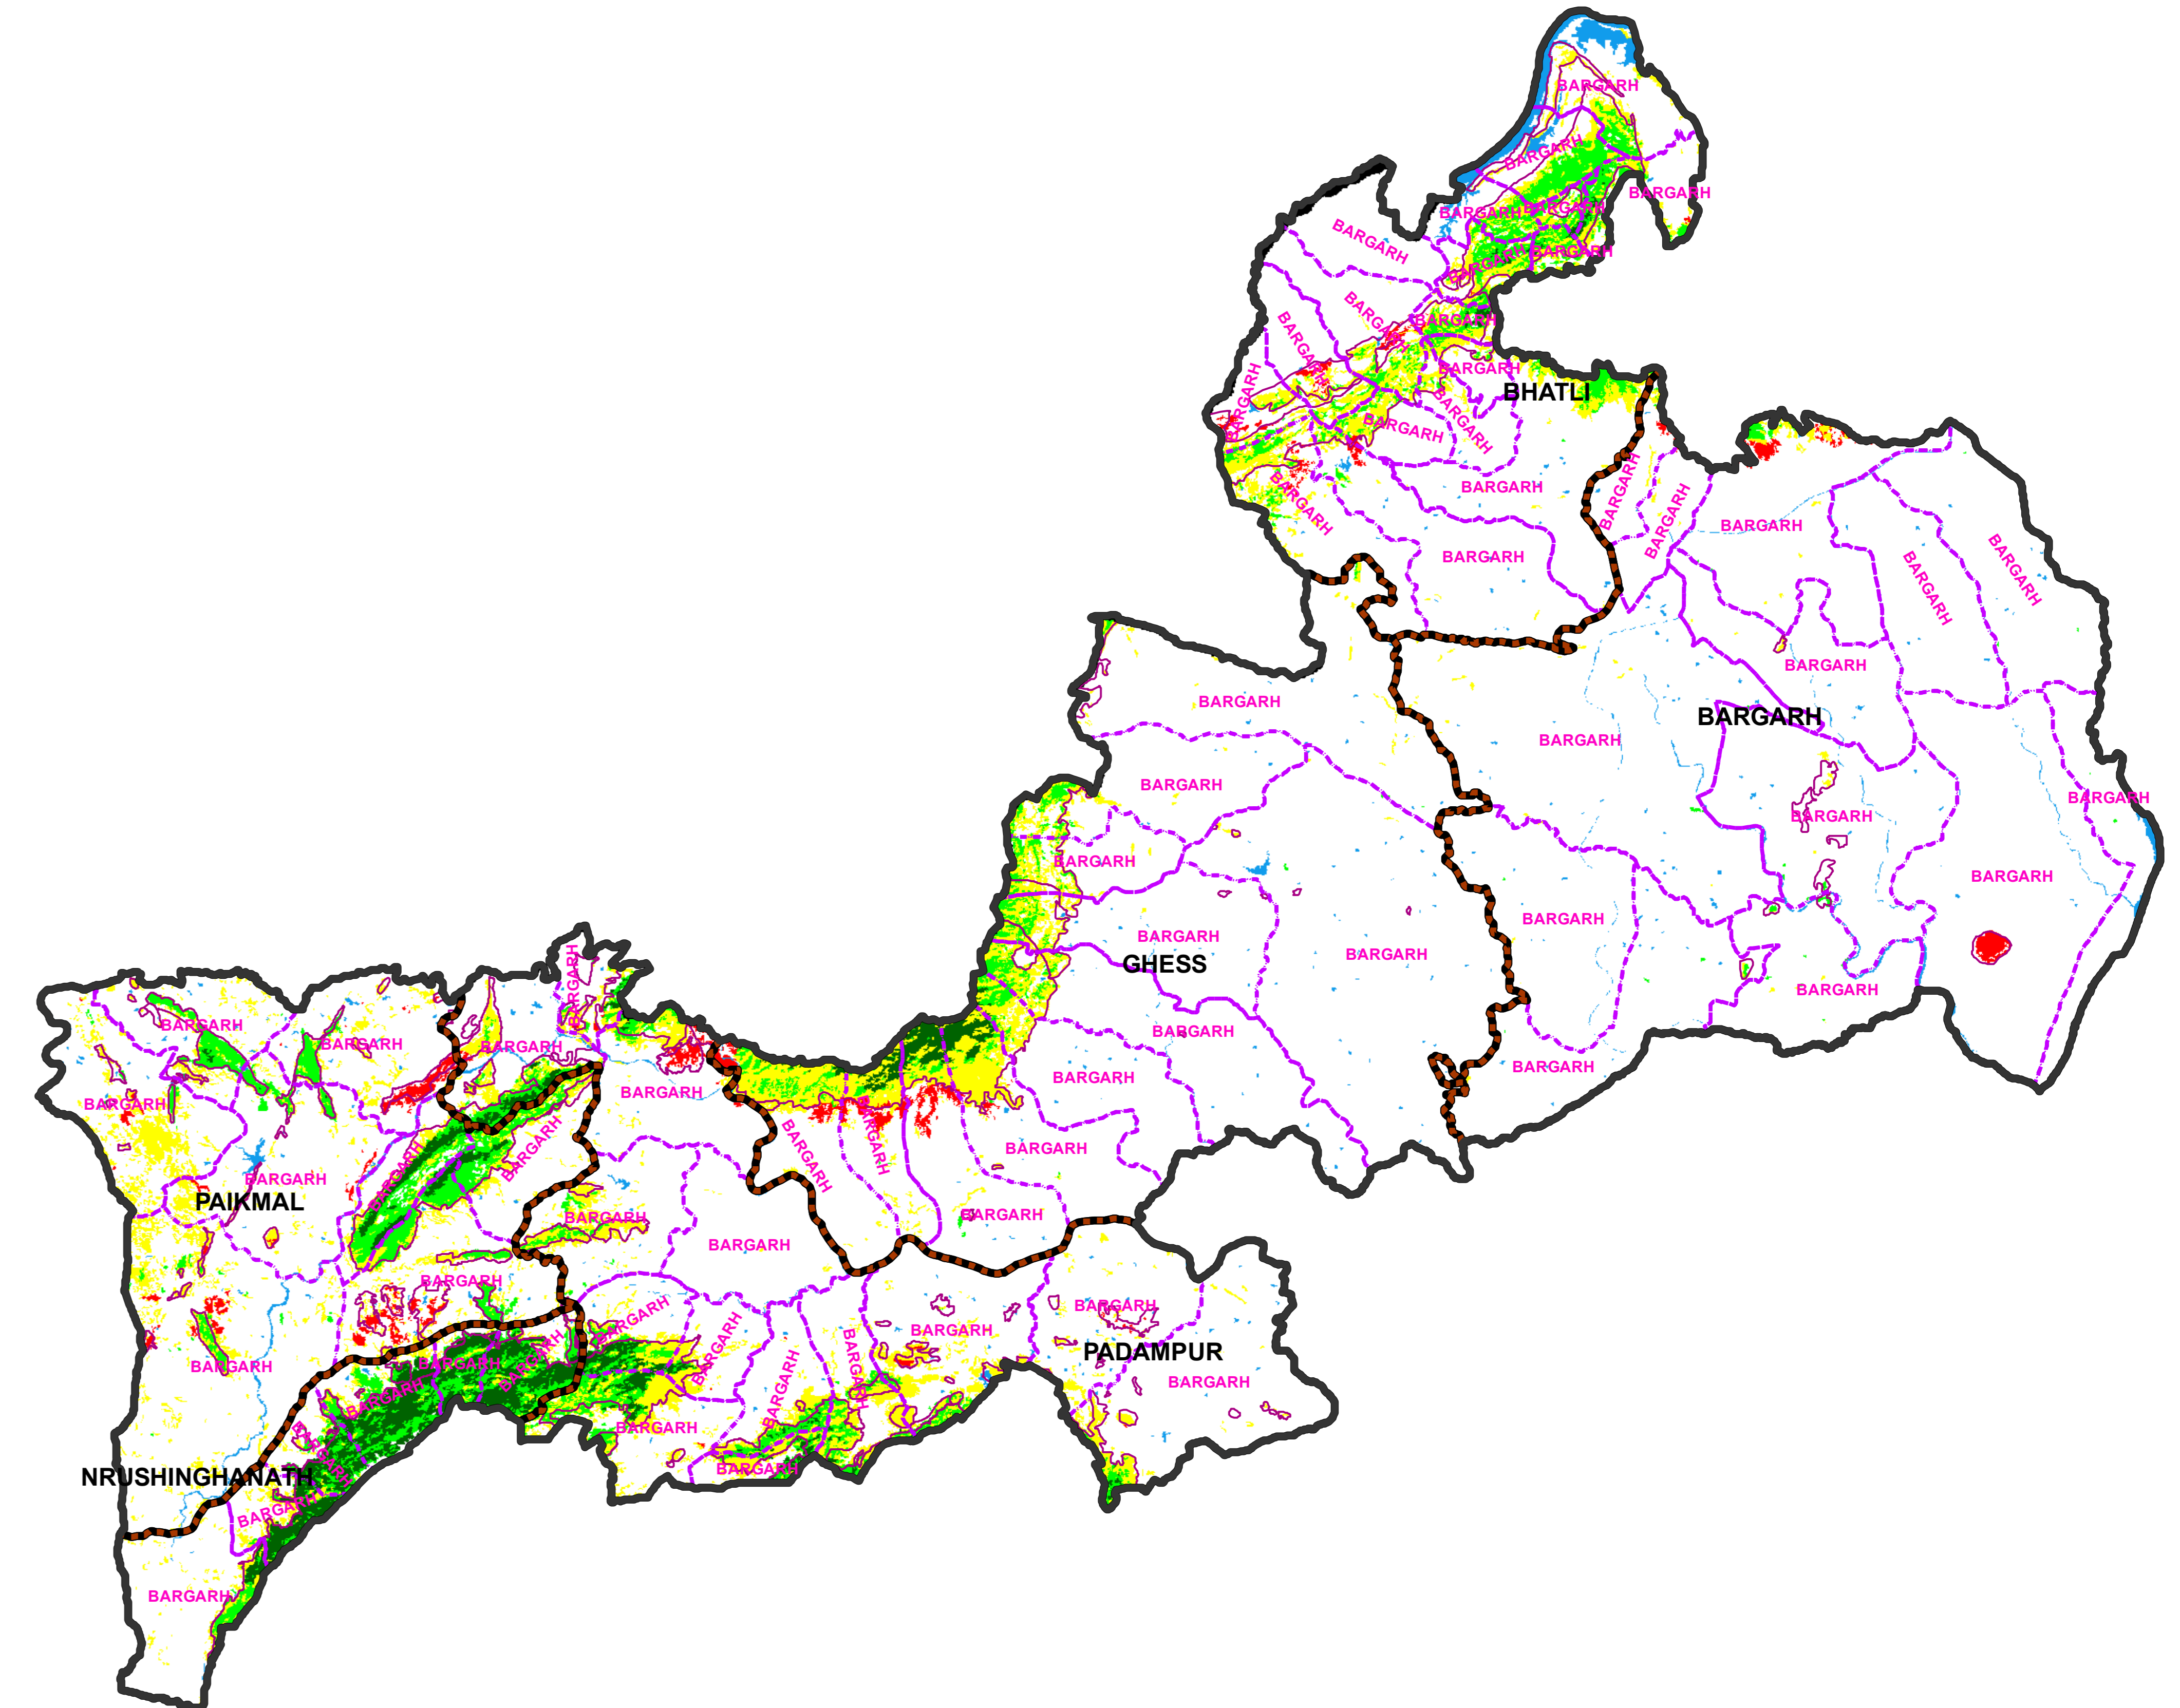

FOREST COVER CHANGE MAP OF BARAGARH FOREST DIVISION, SAMBALPUR CIRCLE

2015

2017

Water
 Non-Forest
 Scrub
 Open Forest
 Moderately Dense Forest
 Very Dense Forest

LEGEND

- DIVISION BND
- RANGE BND
- BEAT BND
- FOREST BND