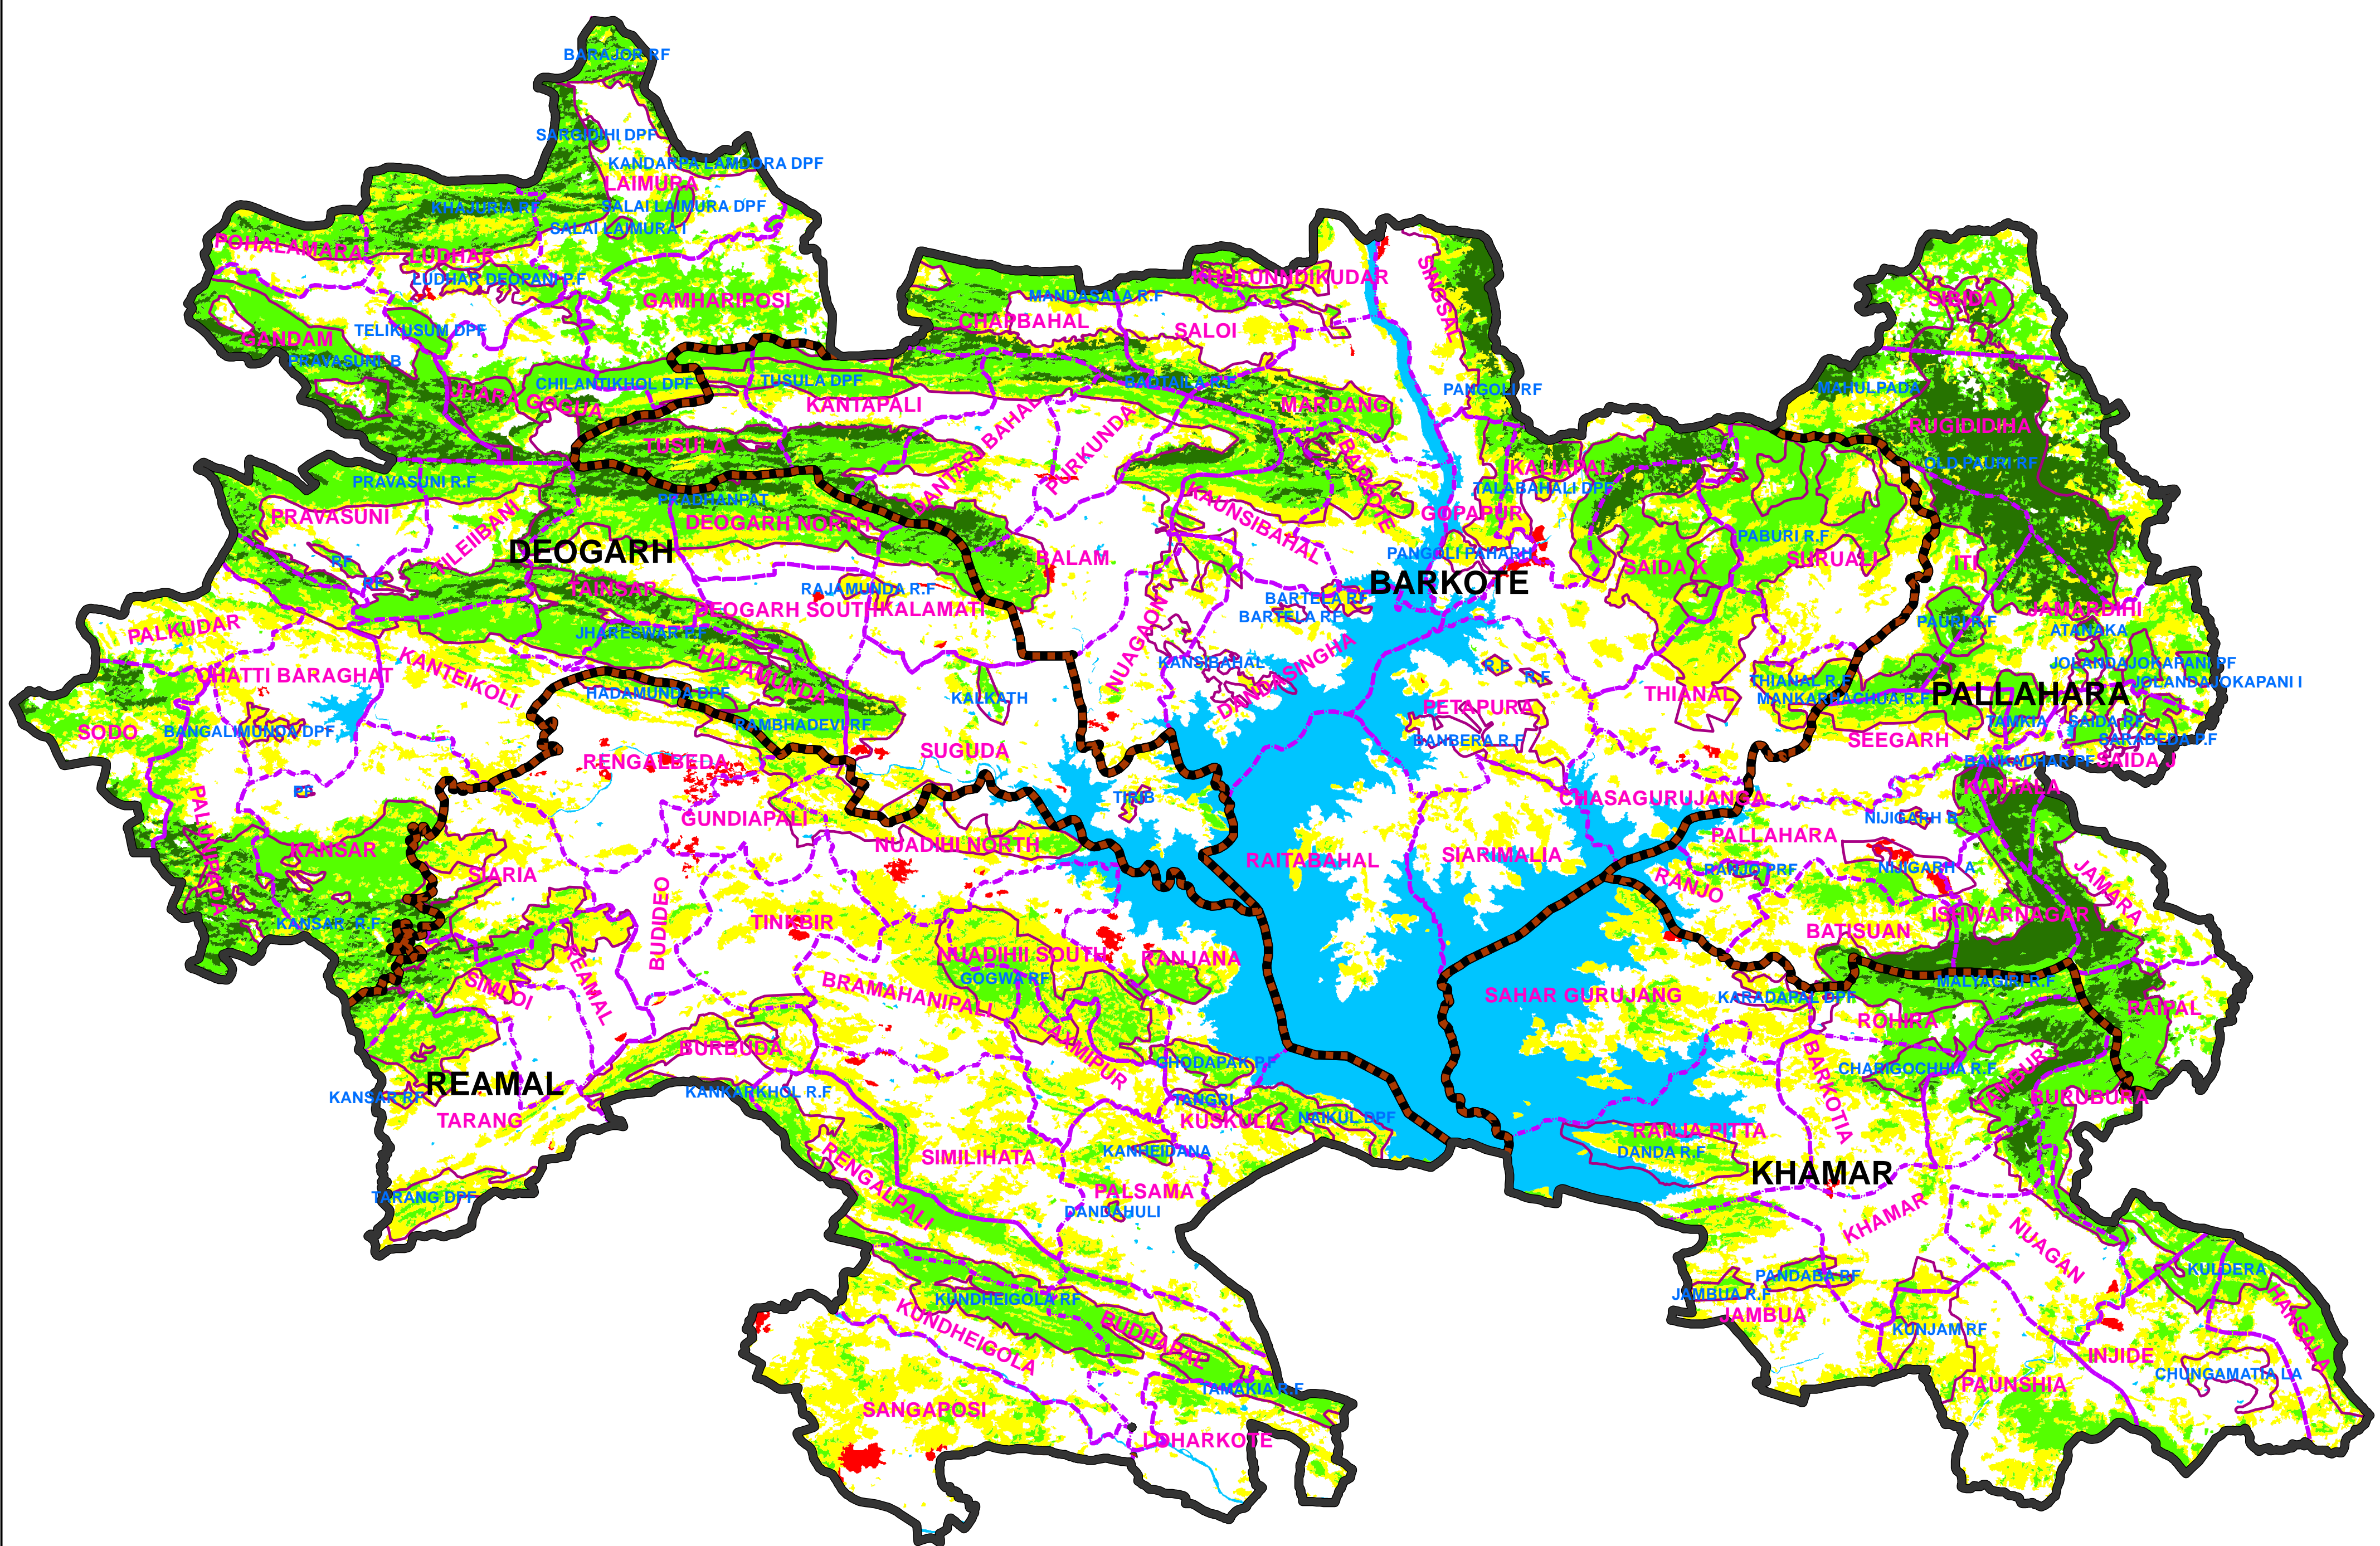

FOREST COVER CHANGE MAP OF DEOGARH FOREST DIVISION,

22°0'0"N

22°0'0"N

2019

2017

LEGEND

-  DIVISION BND
-  RANGE BND
-  BEAT BND
-  FOREST BND

-  Water
-  Non-Forest
-  Scrub
-  Open Forest
-  Moderately Dense Forest
-  Very Dense Forest

PREPARED BY : FOREST IT & GEOMATICS CENTRE
FOREST HEADQUARTERS, ODISHA
BHUBANESWAR

21°0'0"N

21°0'0"N