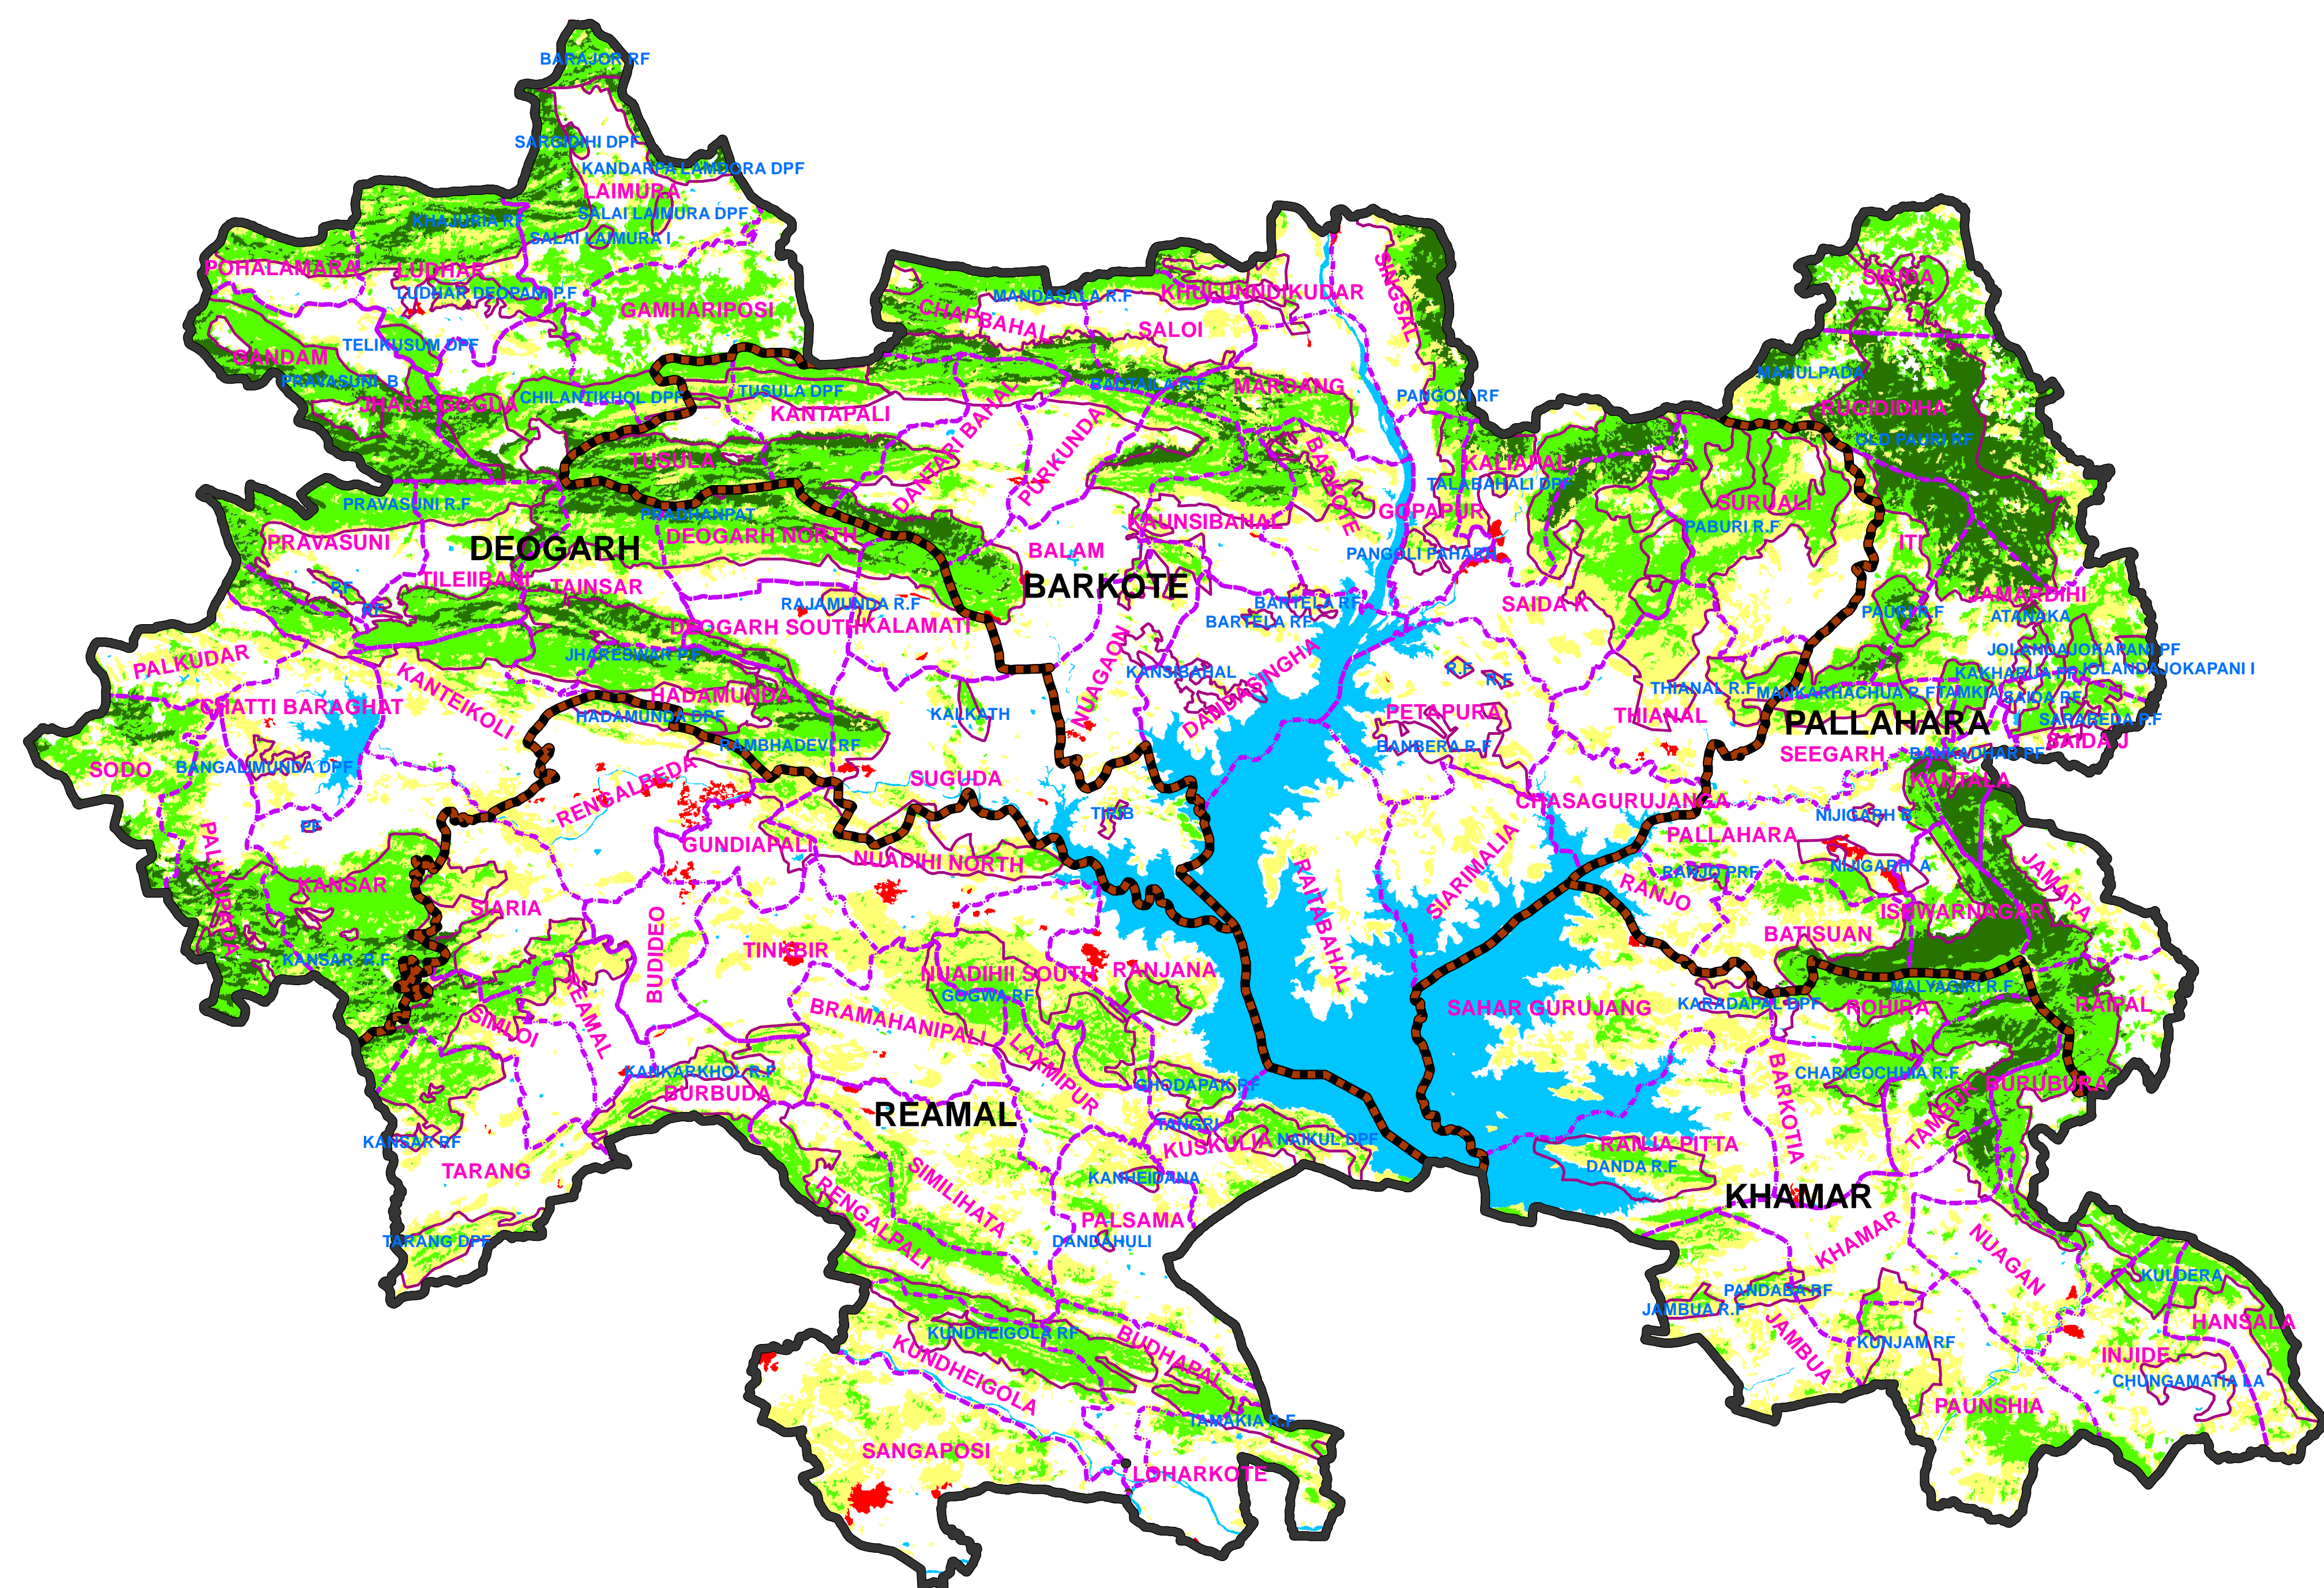

FOREST COVER CHANGE MAP OF DEOGARH FOREST DIVISION,

22°0'0"N

22°0'0"N

2019

2017

LEGEND

-  DIVISION BND
-  RANGE BND
-  BEAT BND
-  FOREST BND

-  Water
-  Non-Forest
-  Scrub
-  Open Forest
-  Moderately Dense Forest
-  Very Dense Forest

PREPARED BY : FOREST IT & GEOMATICS CENTRE
FOREST HEADQUARTERS, ODISHA
BHUBANESWAR

21°0'0"N

21°0'0"N