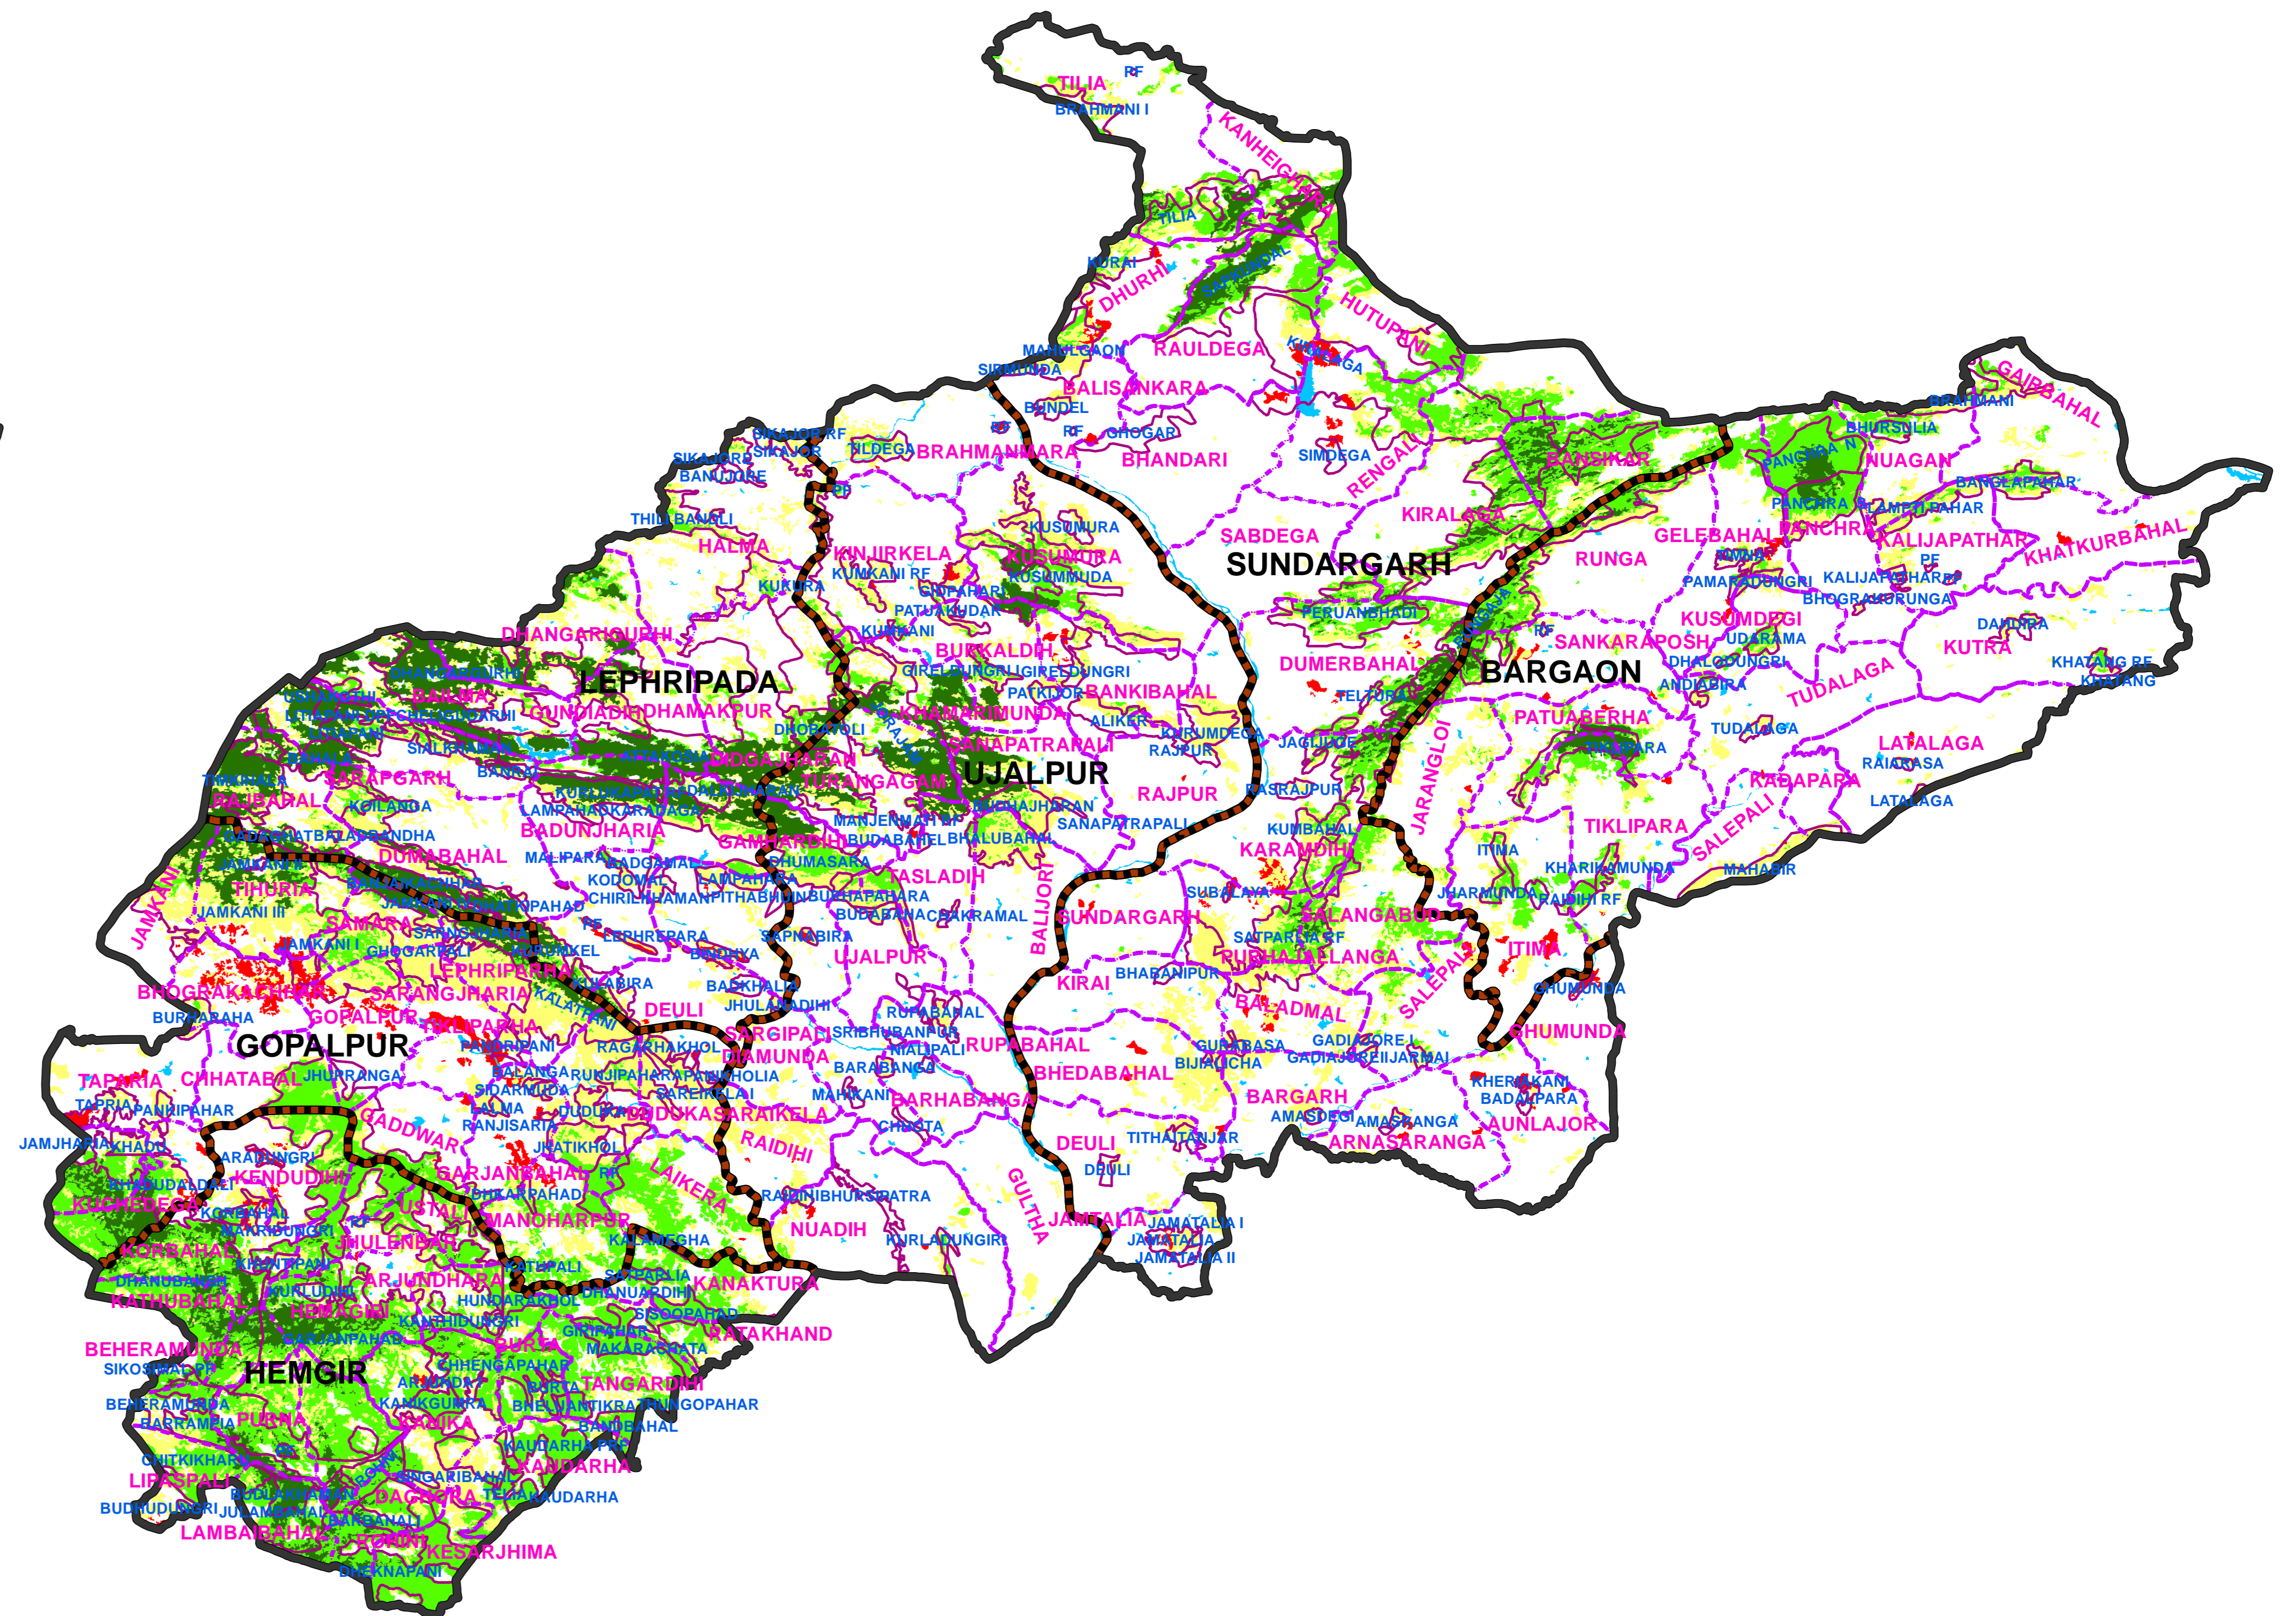

FOREST COVER CHANGE MAP OF SUNDARGARH FOREST DIVISION,

2019

2017

Water Non-Forest Scrub Open Forest Moderately Dense Forest Very Dense Forest

LEGEND

- DIVISION BND
- RANGE BND
- BEAT BND
- FOREST BND