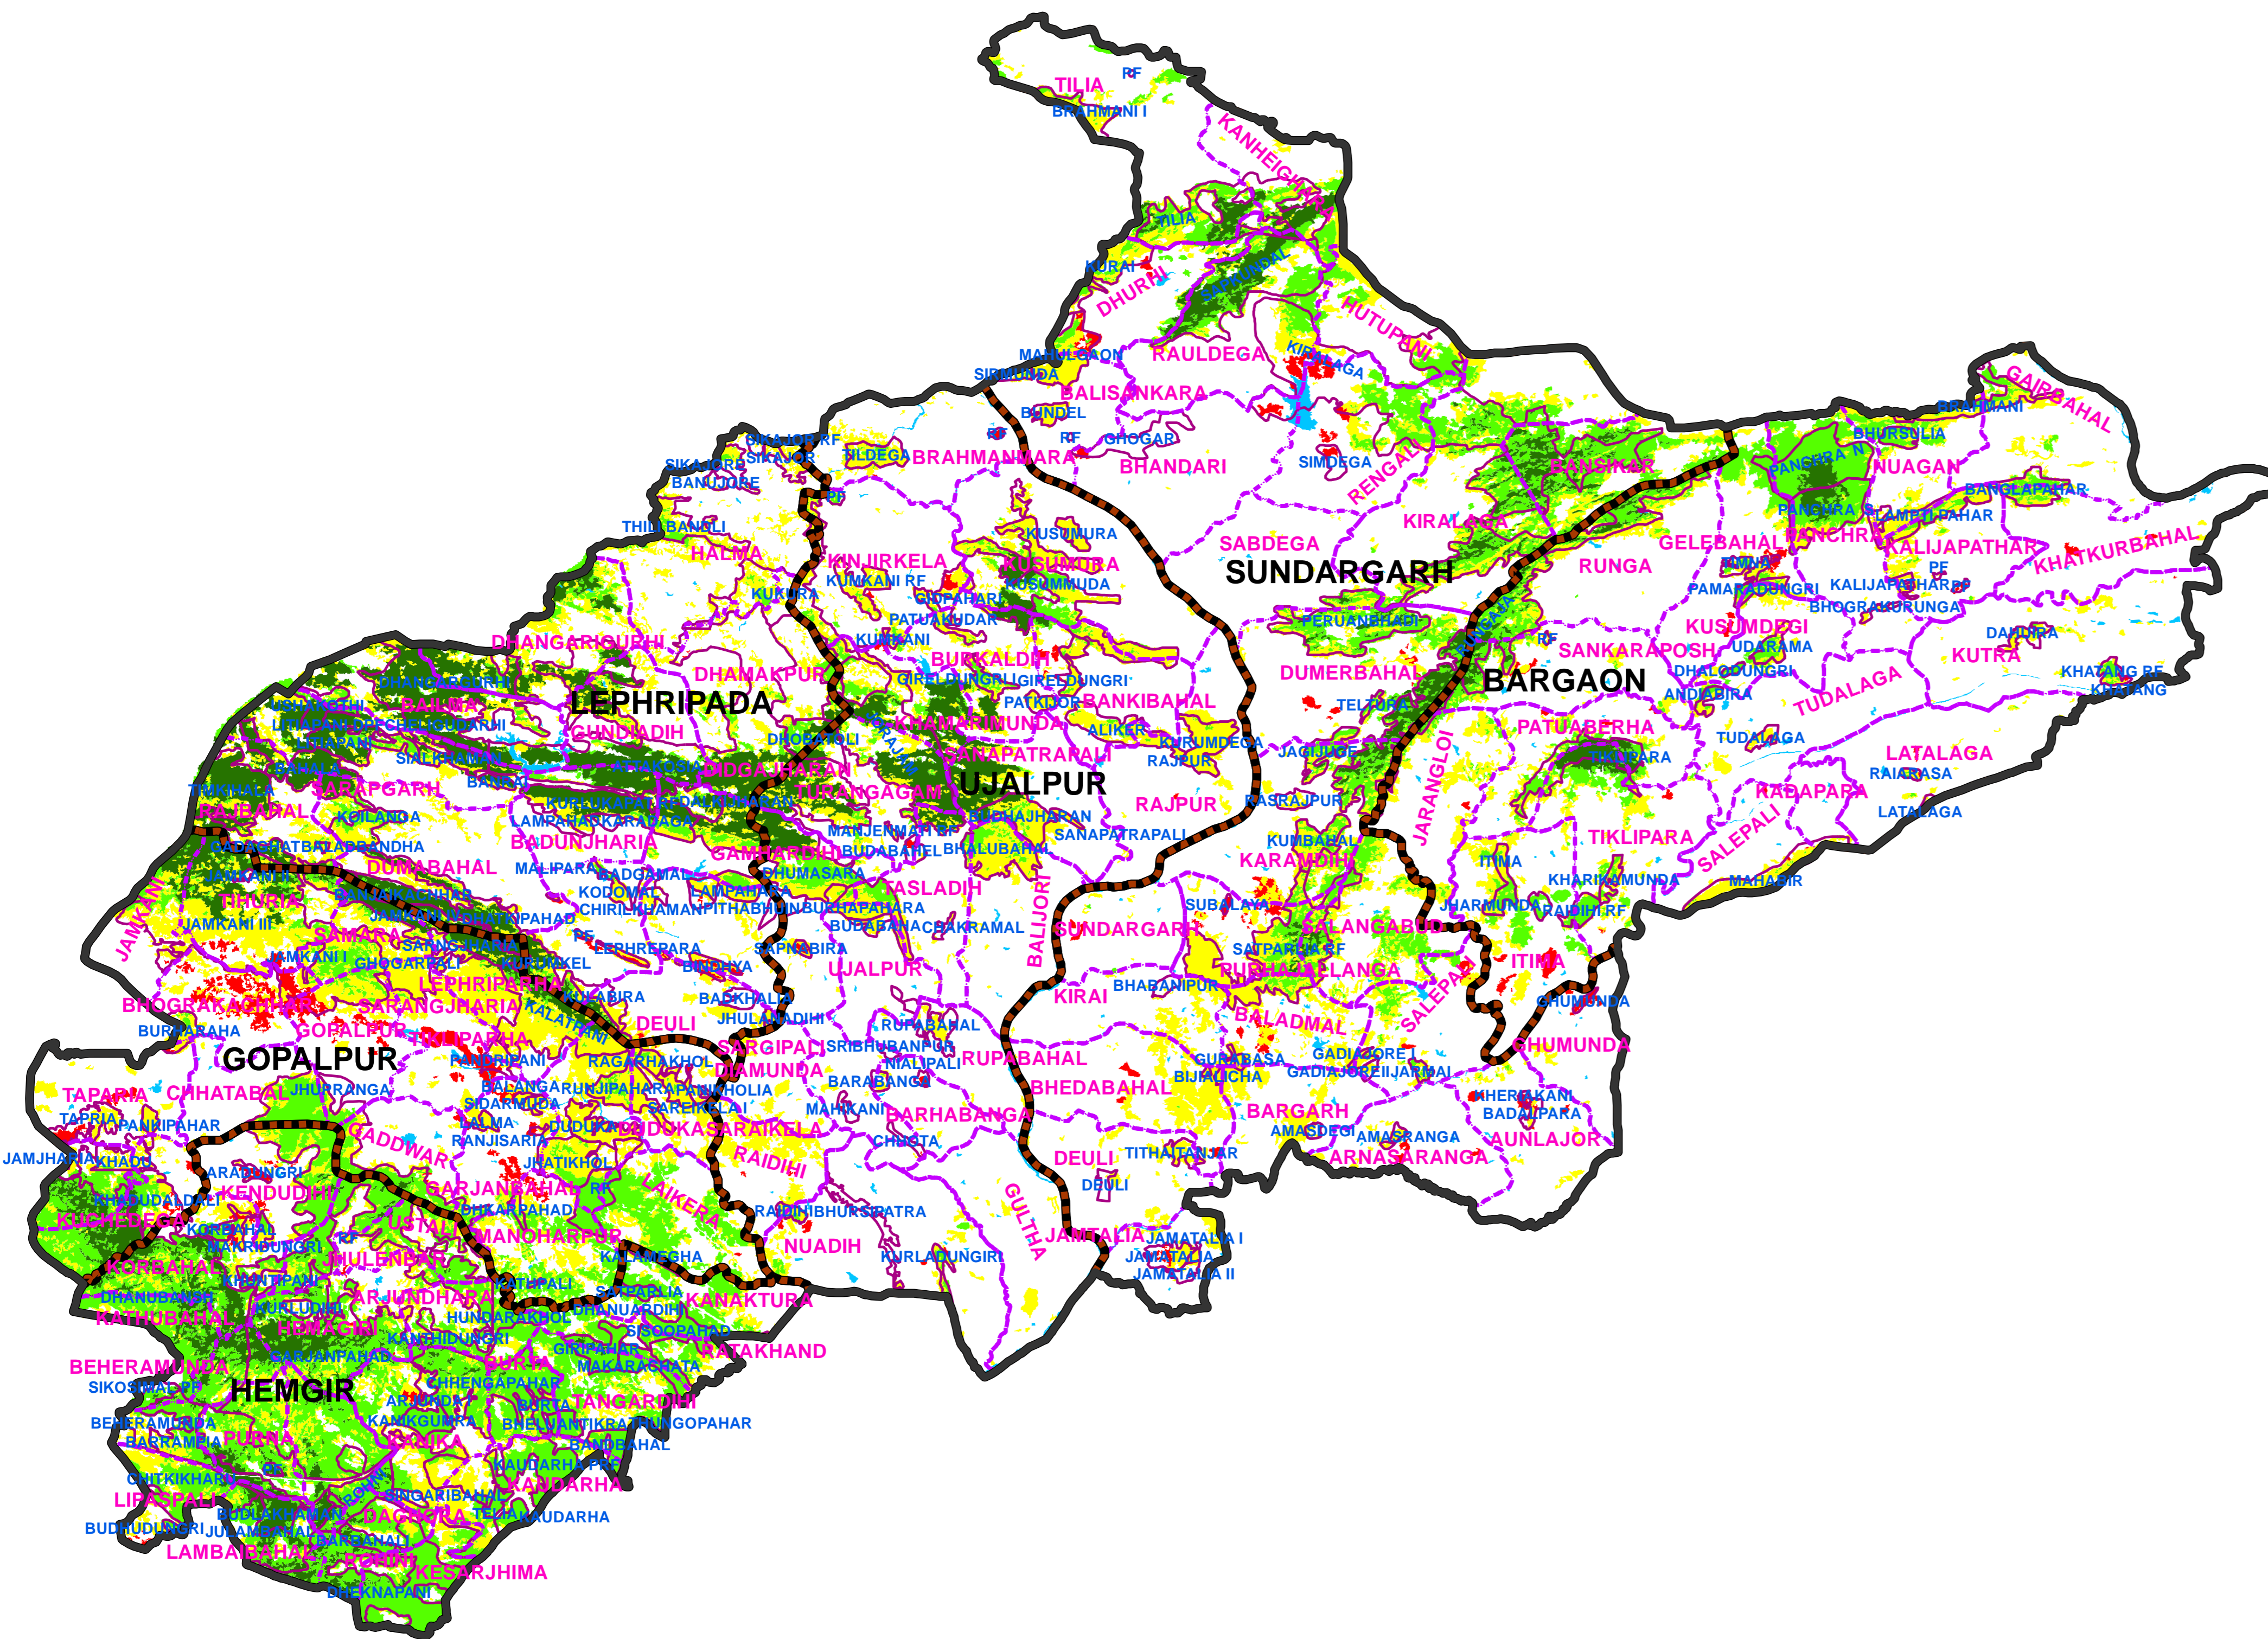

FOREST COVER CHANGE MAP OF SUNDARGARH FOREST DIVISION,

2019

2017

Water Non-Forest Scrub Open Forest Moderately Dense Forest Very Dense Forest

LEGEND

- DIVISION BND
- RANGE BND
- BEAT BND
- FOREST BND