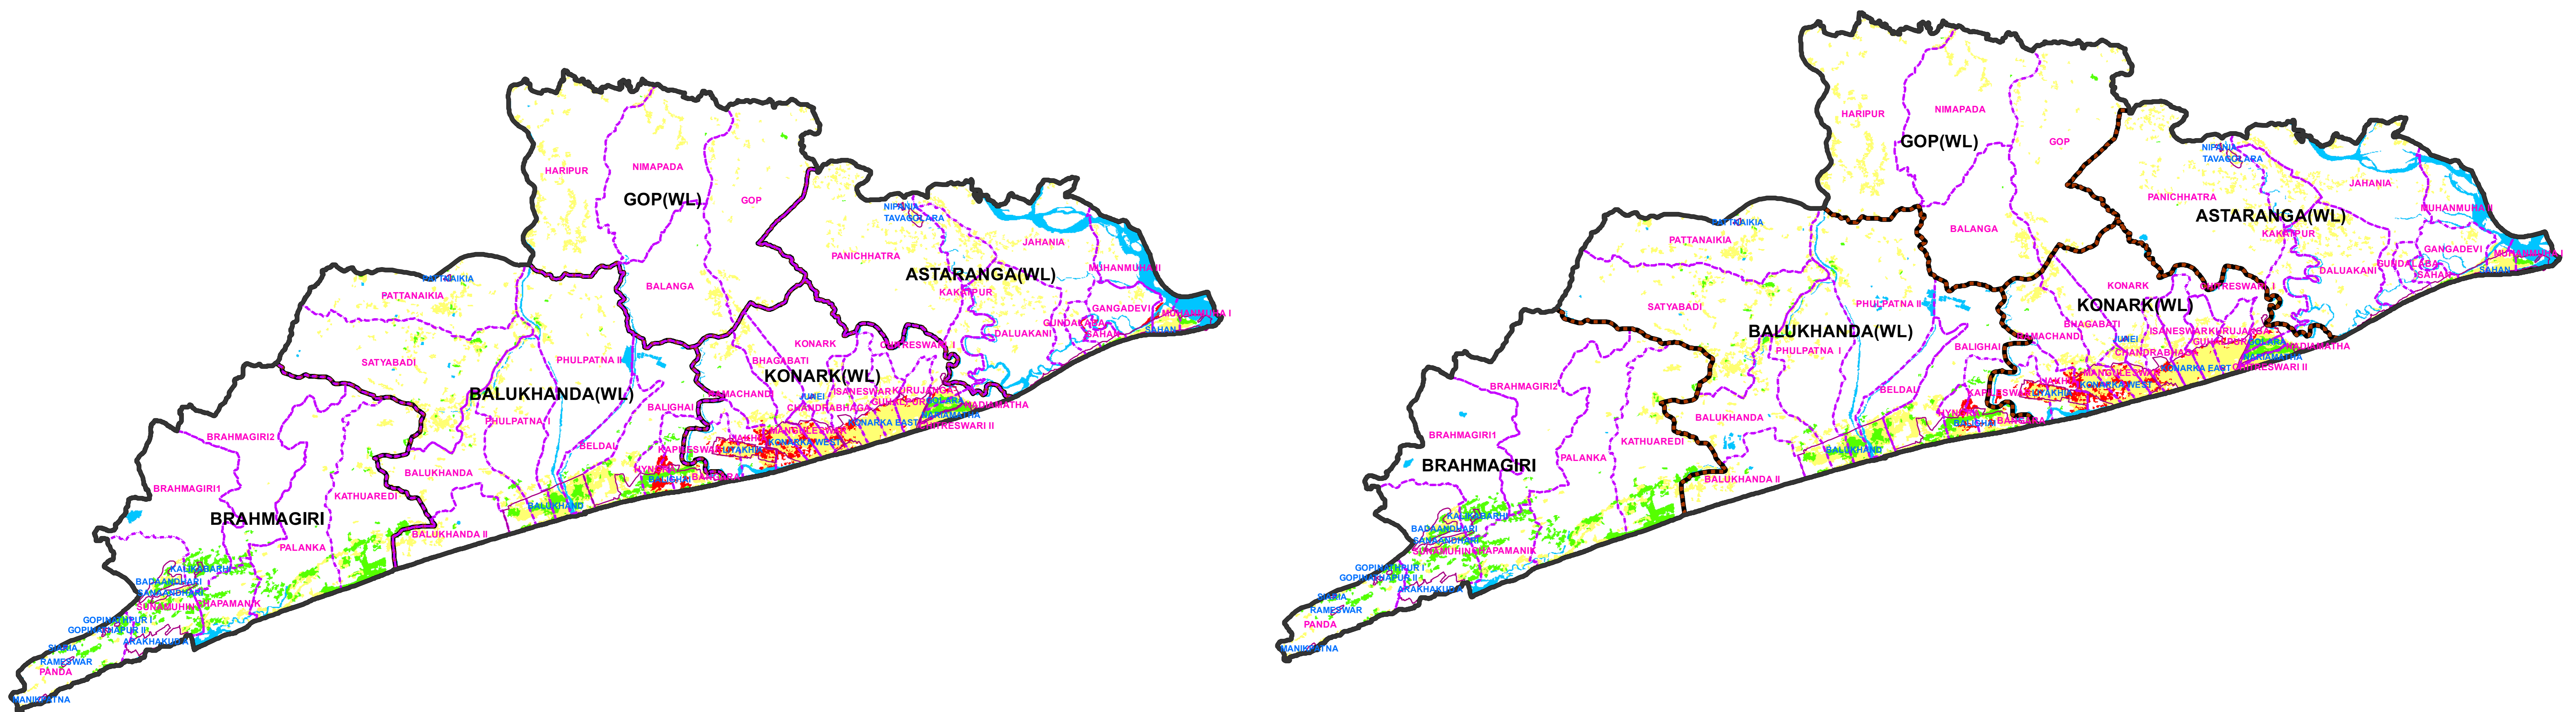

FOREST COVER CHANGE MAP OF PURI WL DIVISION,

2015

2017

Water
 Non-Forest
 Scrub
 Open Forest
 Moderately Dense Forest
 Very Dense Forest

LEGEND

- DIVISION BND
- RANGE BND
- BEAT BND
- FOREST BND