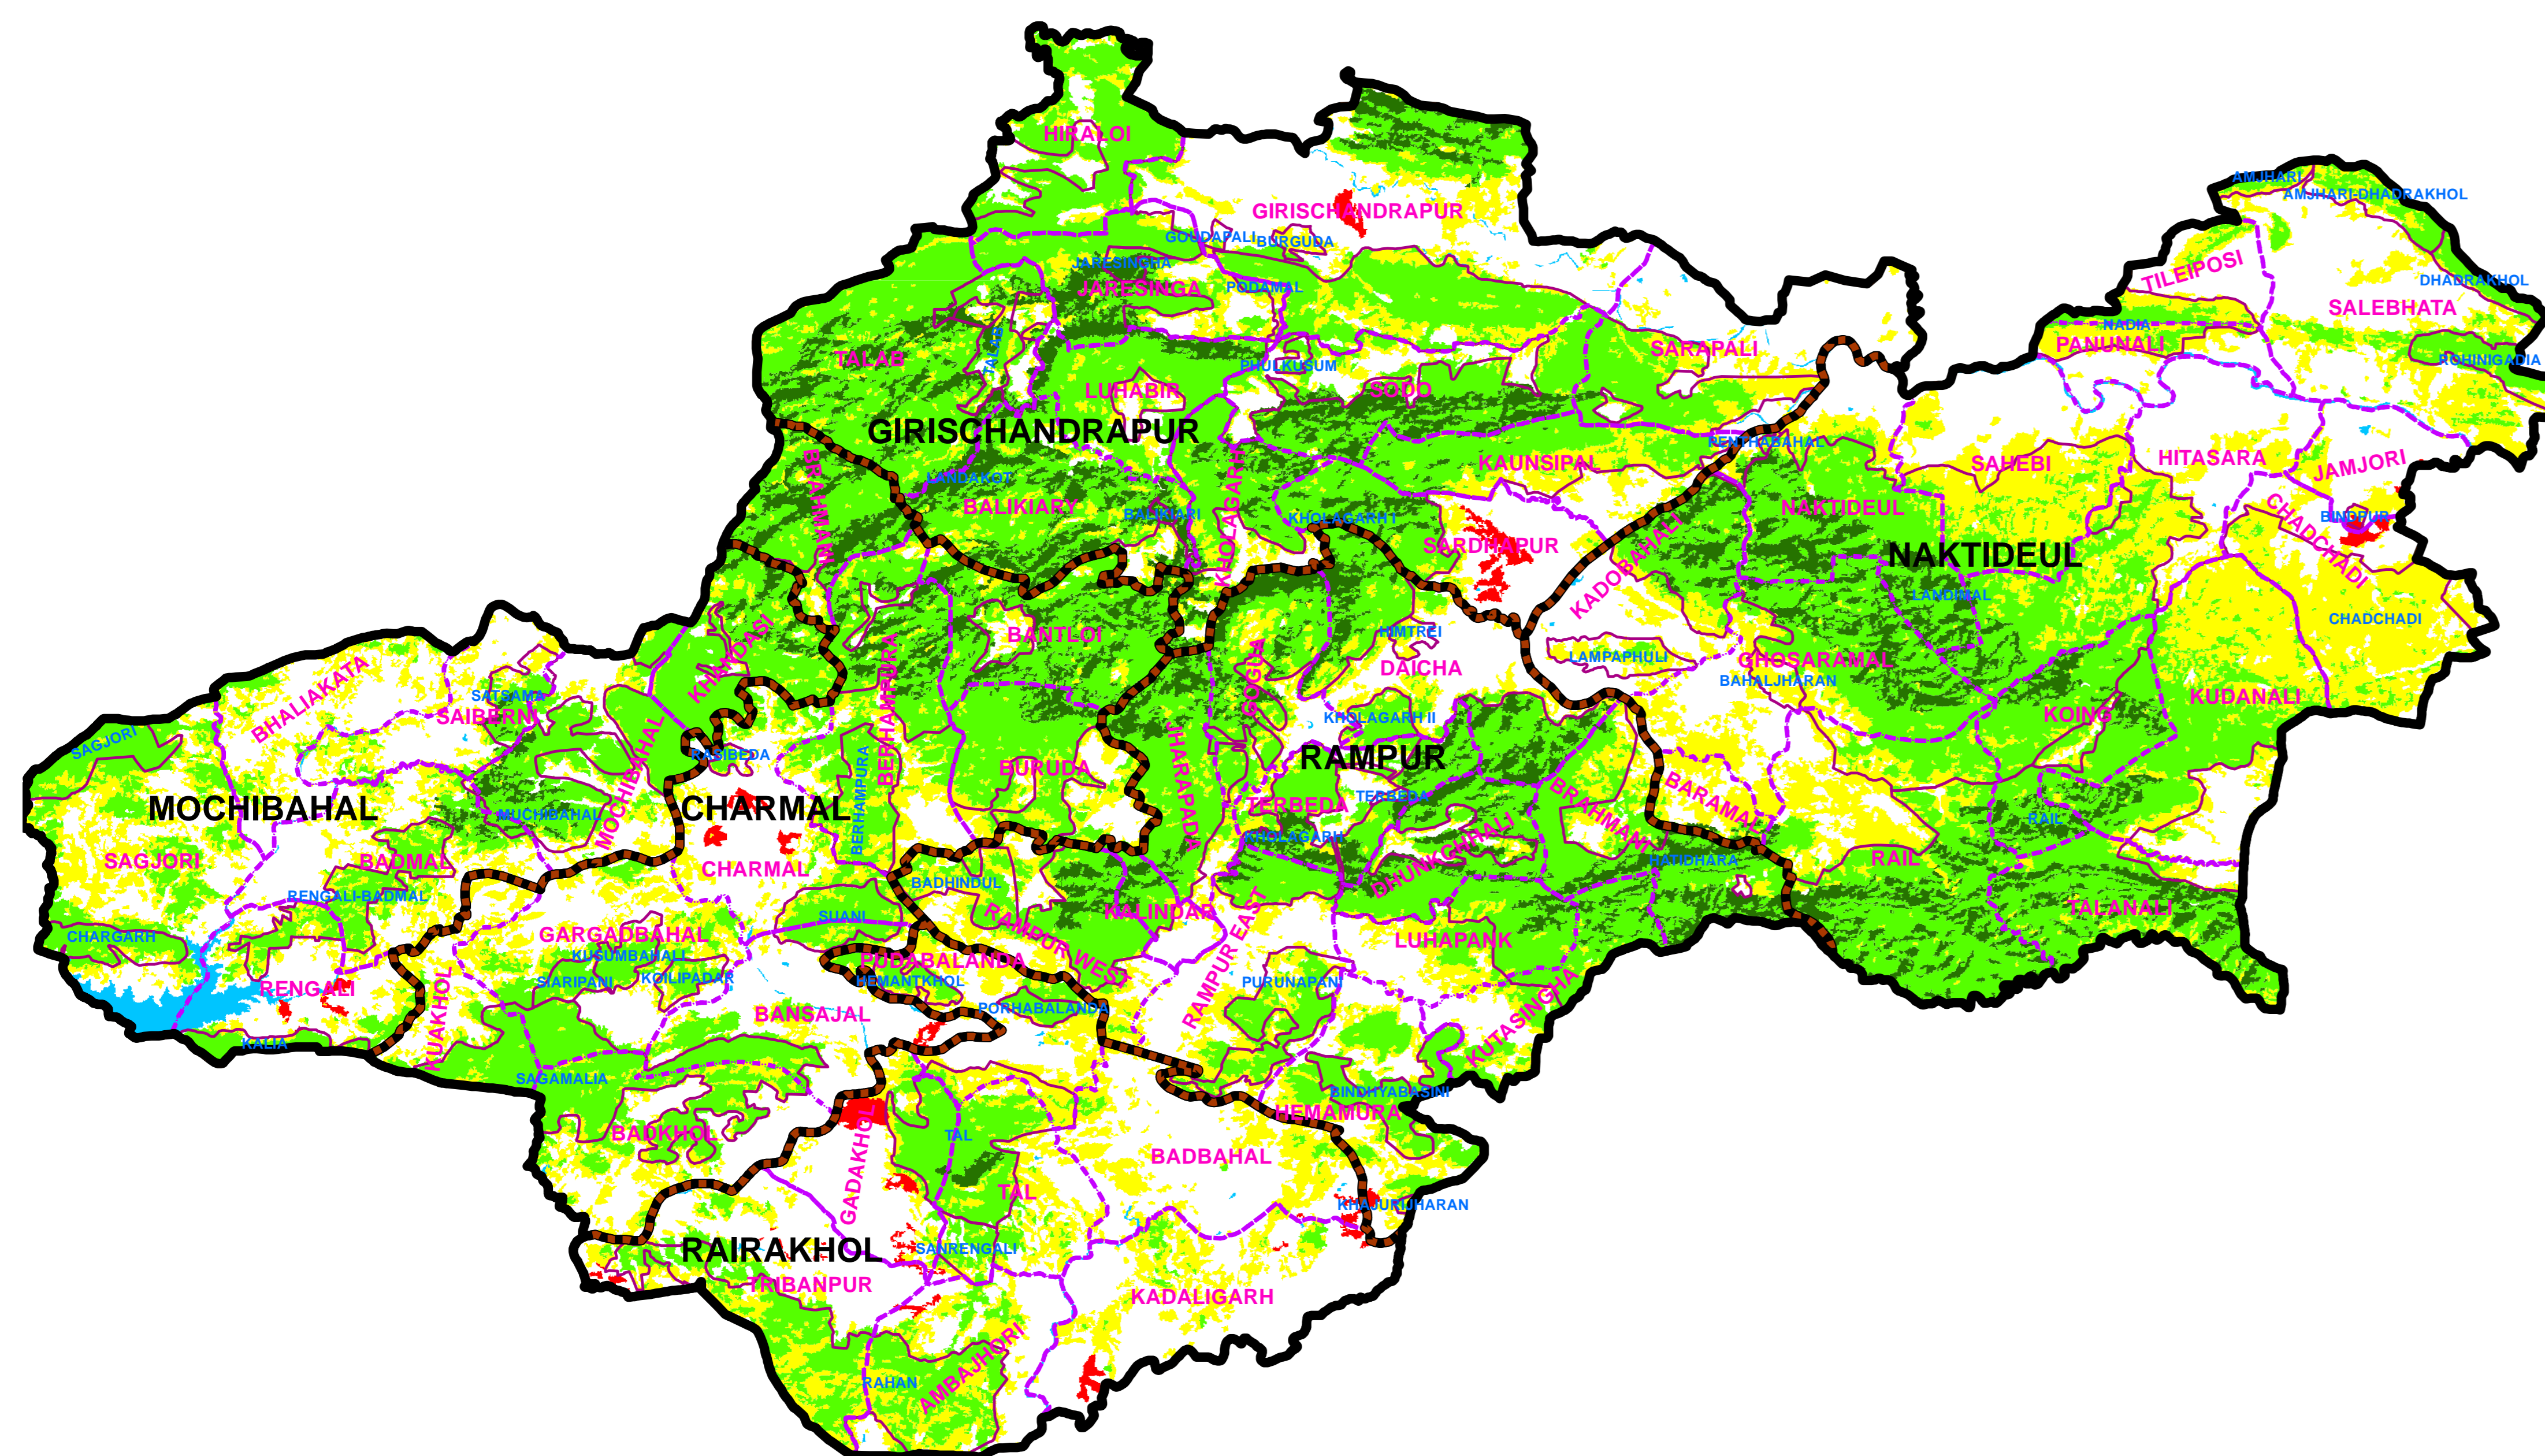

FOREST COVER CHANGE MAP OF RAIRAKHOL FOREST DIVISION,

2019

2017

Water
 Non-Forest
 Scrub
 Open Forest
 Moderately Dense Forest
 Very Dense Forest

LEGEND

- DIVISION BND
- RANGE BND
- BEAT BND
- FOREST BND