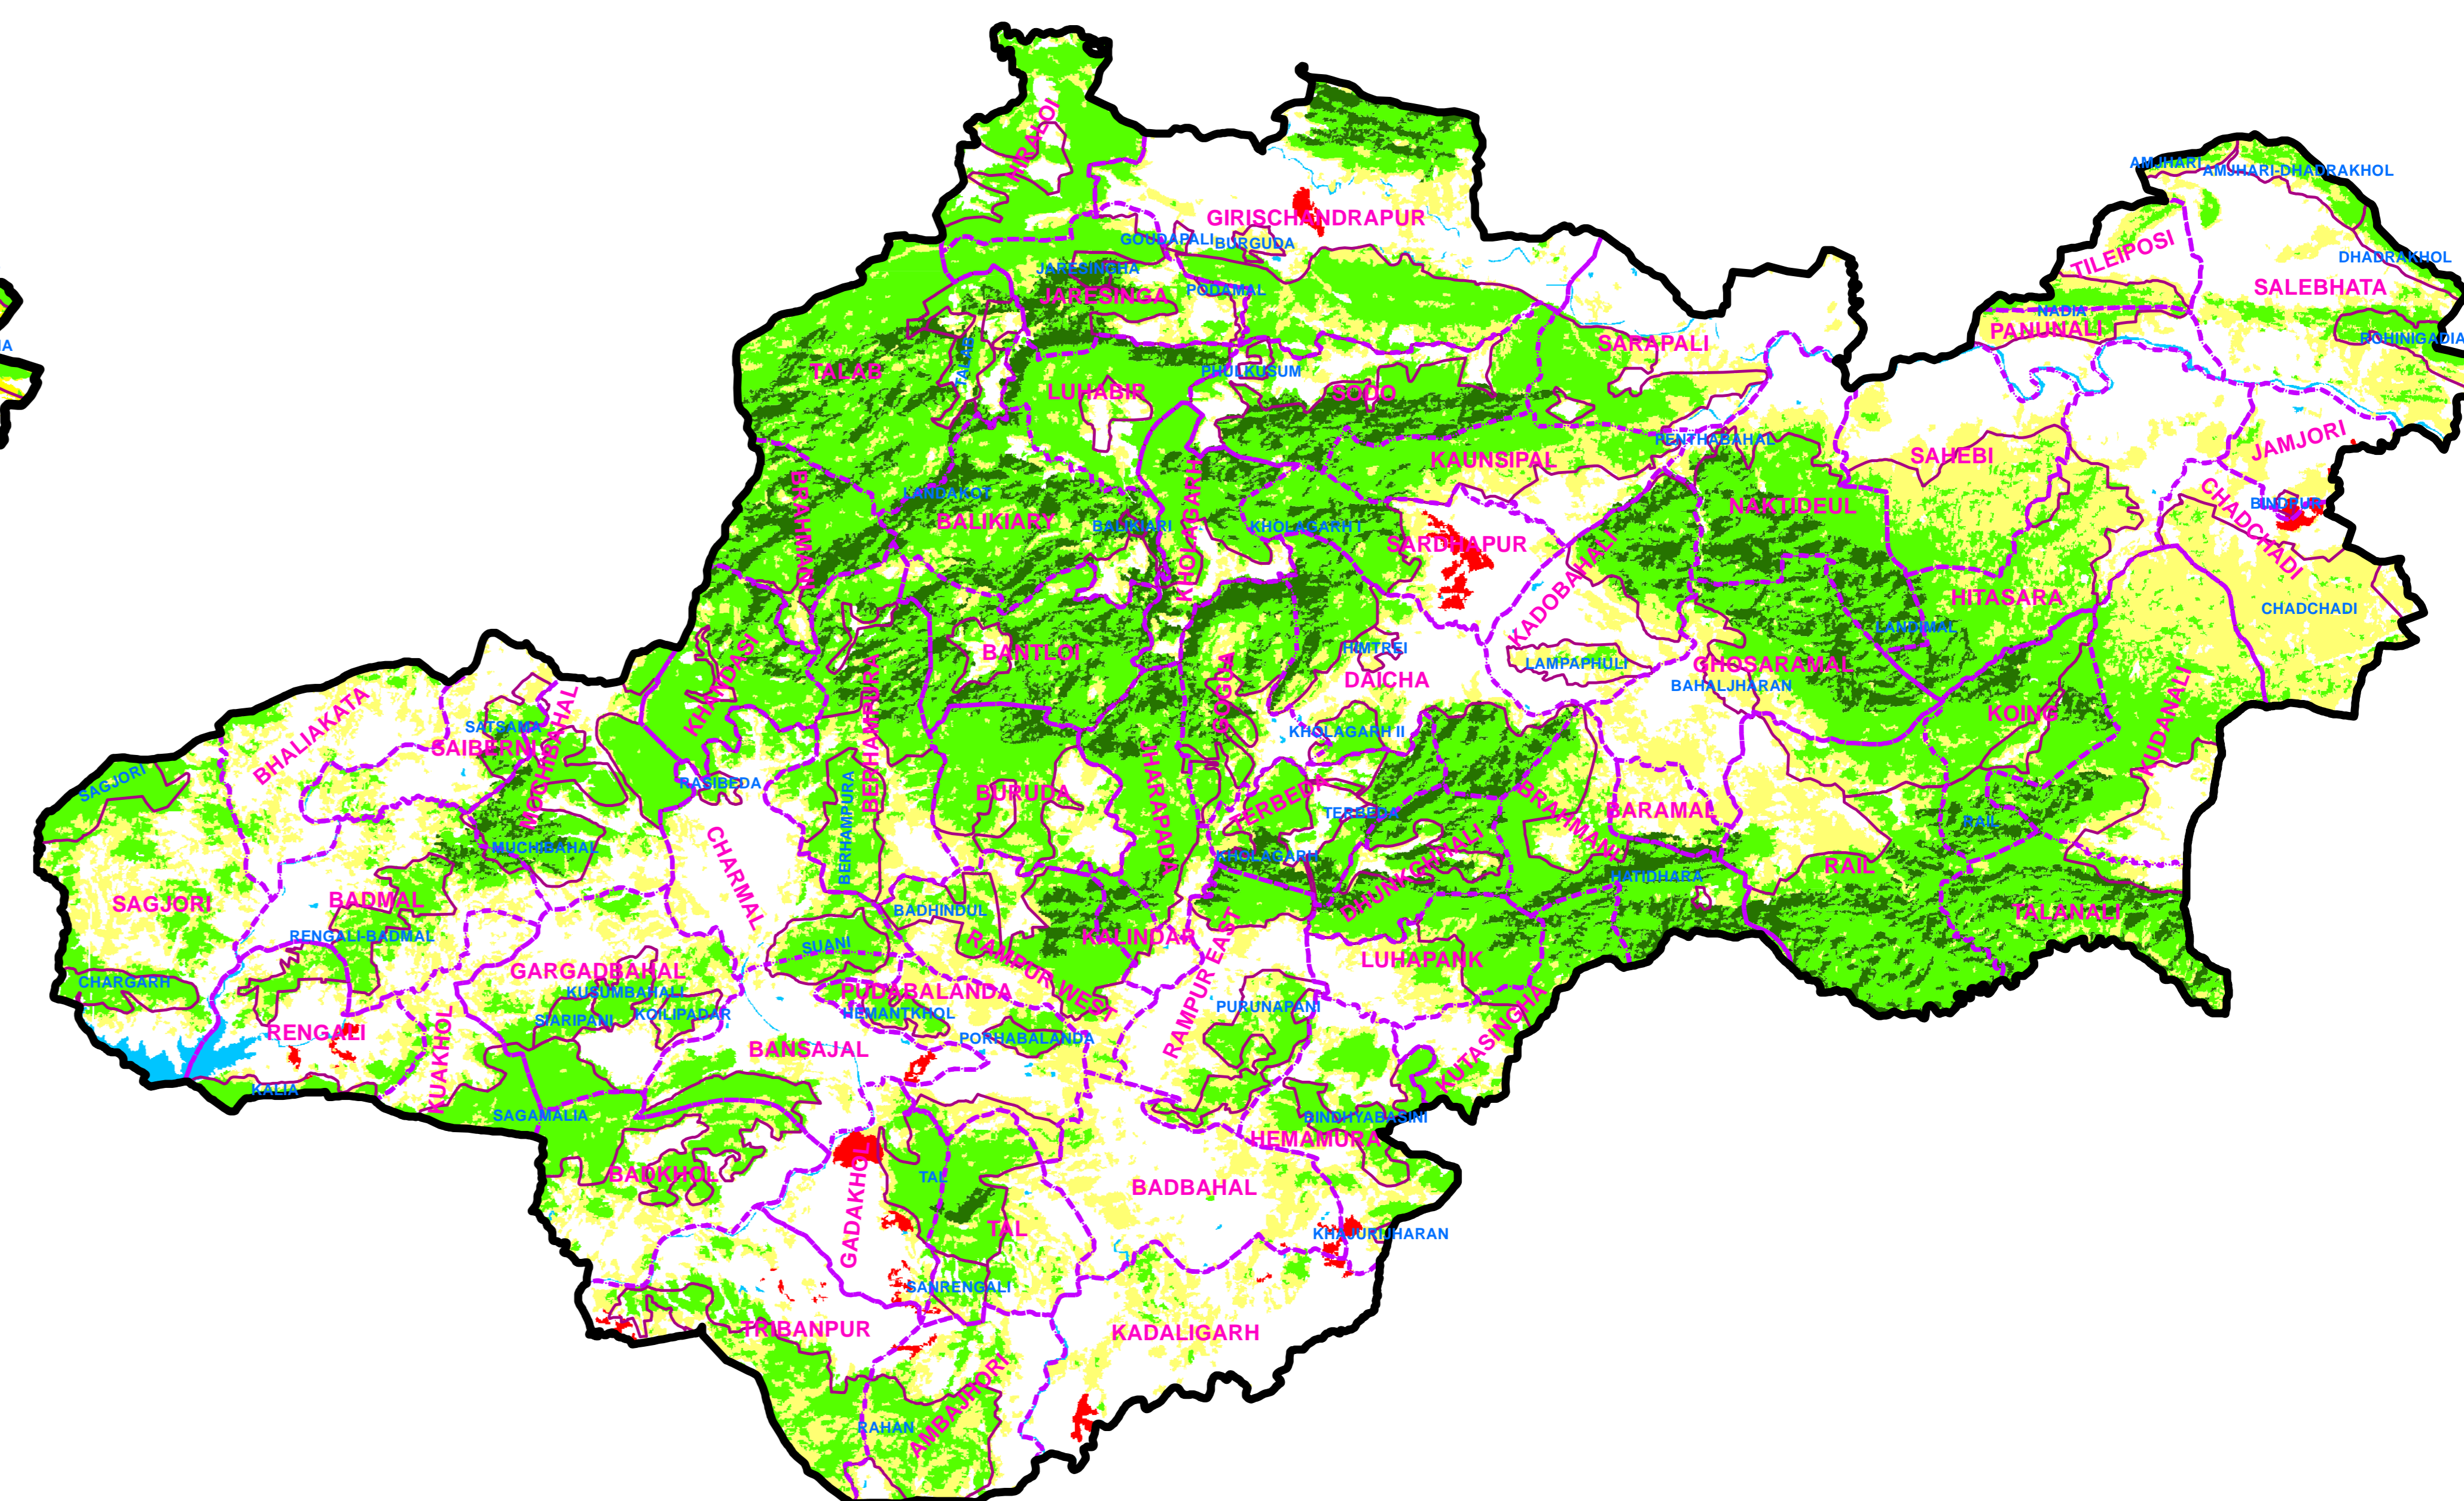

FOREST COVER CHANGE MAP OF RAIRAKHOL FOREST DIVISION,

2019

2017

Water
 Non-Forest
 Scrub
 Open Forest
 Moderately Dense Forest
 Very Dense Forest

LEGEND

- DIVISION BND
- RANGE BND
- BEAT BND
- FOREST BND