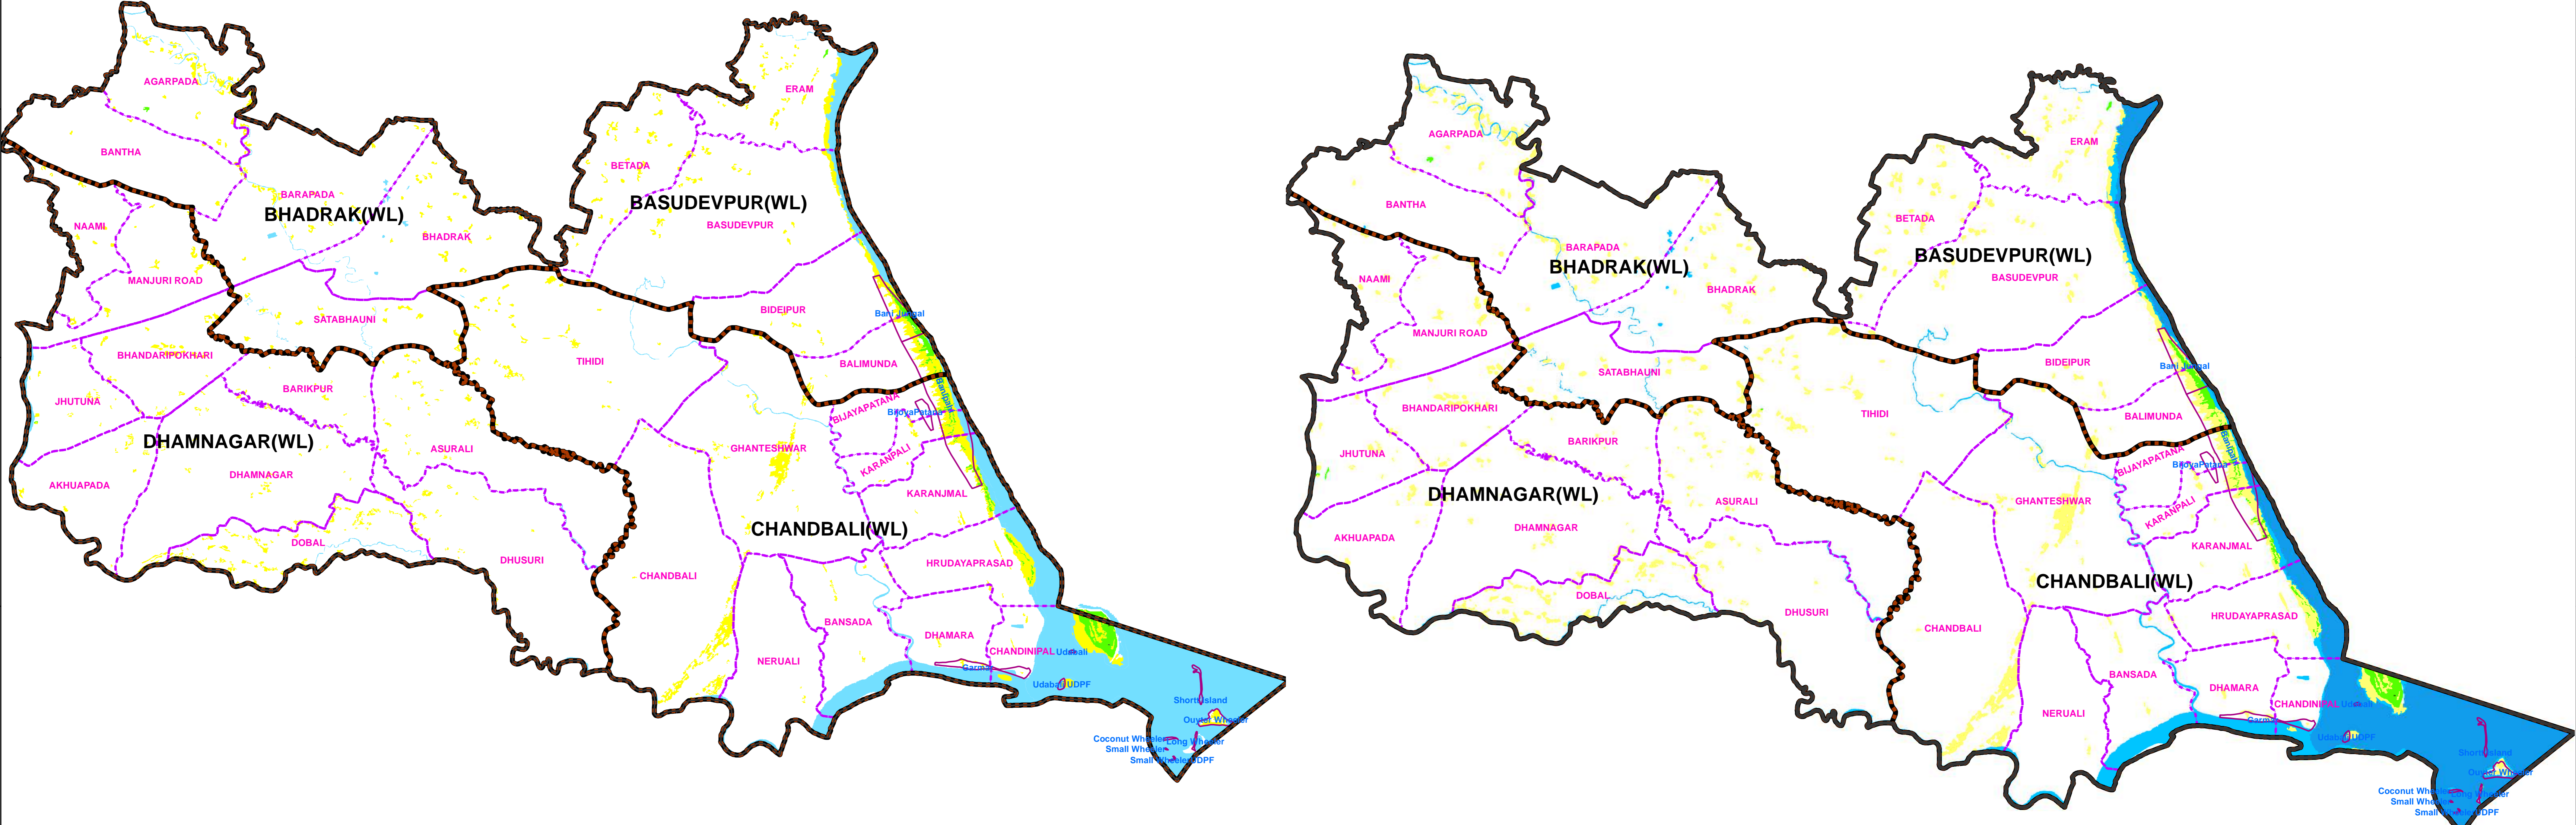

# FOREST COVER CHANGE MAP OF BHADRAK WL DIVISION

2019

2017

### LEGEND

- DIVISION BND
- RANGE BND
- BEAT BND
- FOREST BND
- Water
- Non-Forest
- Scrub
- Open Forest
- Moderately Dense Forest
- Very Dense Forest

86°20'0"E 86°30'0"E 86°40'0"E 86°50'0"E 87°0'0"E 87°10'0"E 87°20'0"E 87°30'0"E 87°40'0"E 87°50'0"E

21°30'0"N  
21°20'0"N  
21°10'0"N  
21°0'0"N  
20°50'0"N  
20°40'0"N  
20°30'0"N

21°30'0"N  
21°20'0"N  
21°10'0"N  
21°0'0"N  
20°50'0"N  
20°40'0"N  
20°30'0"N