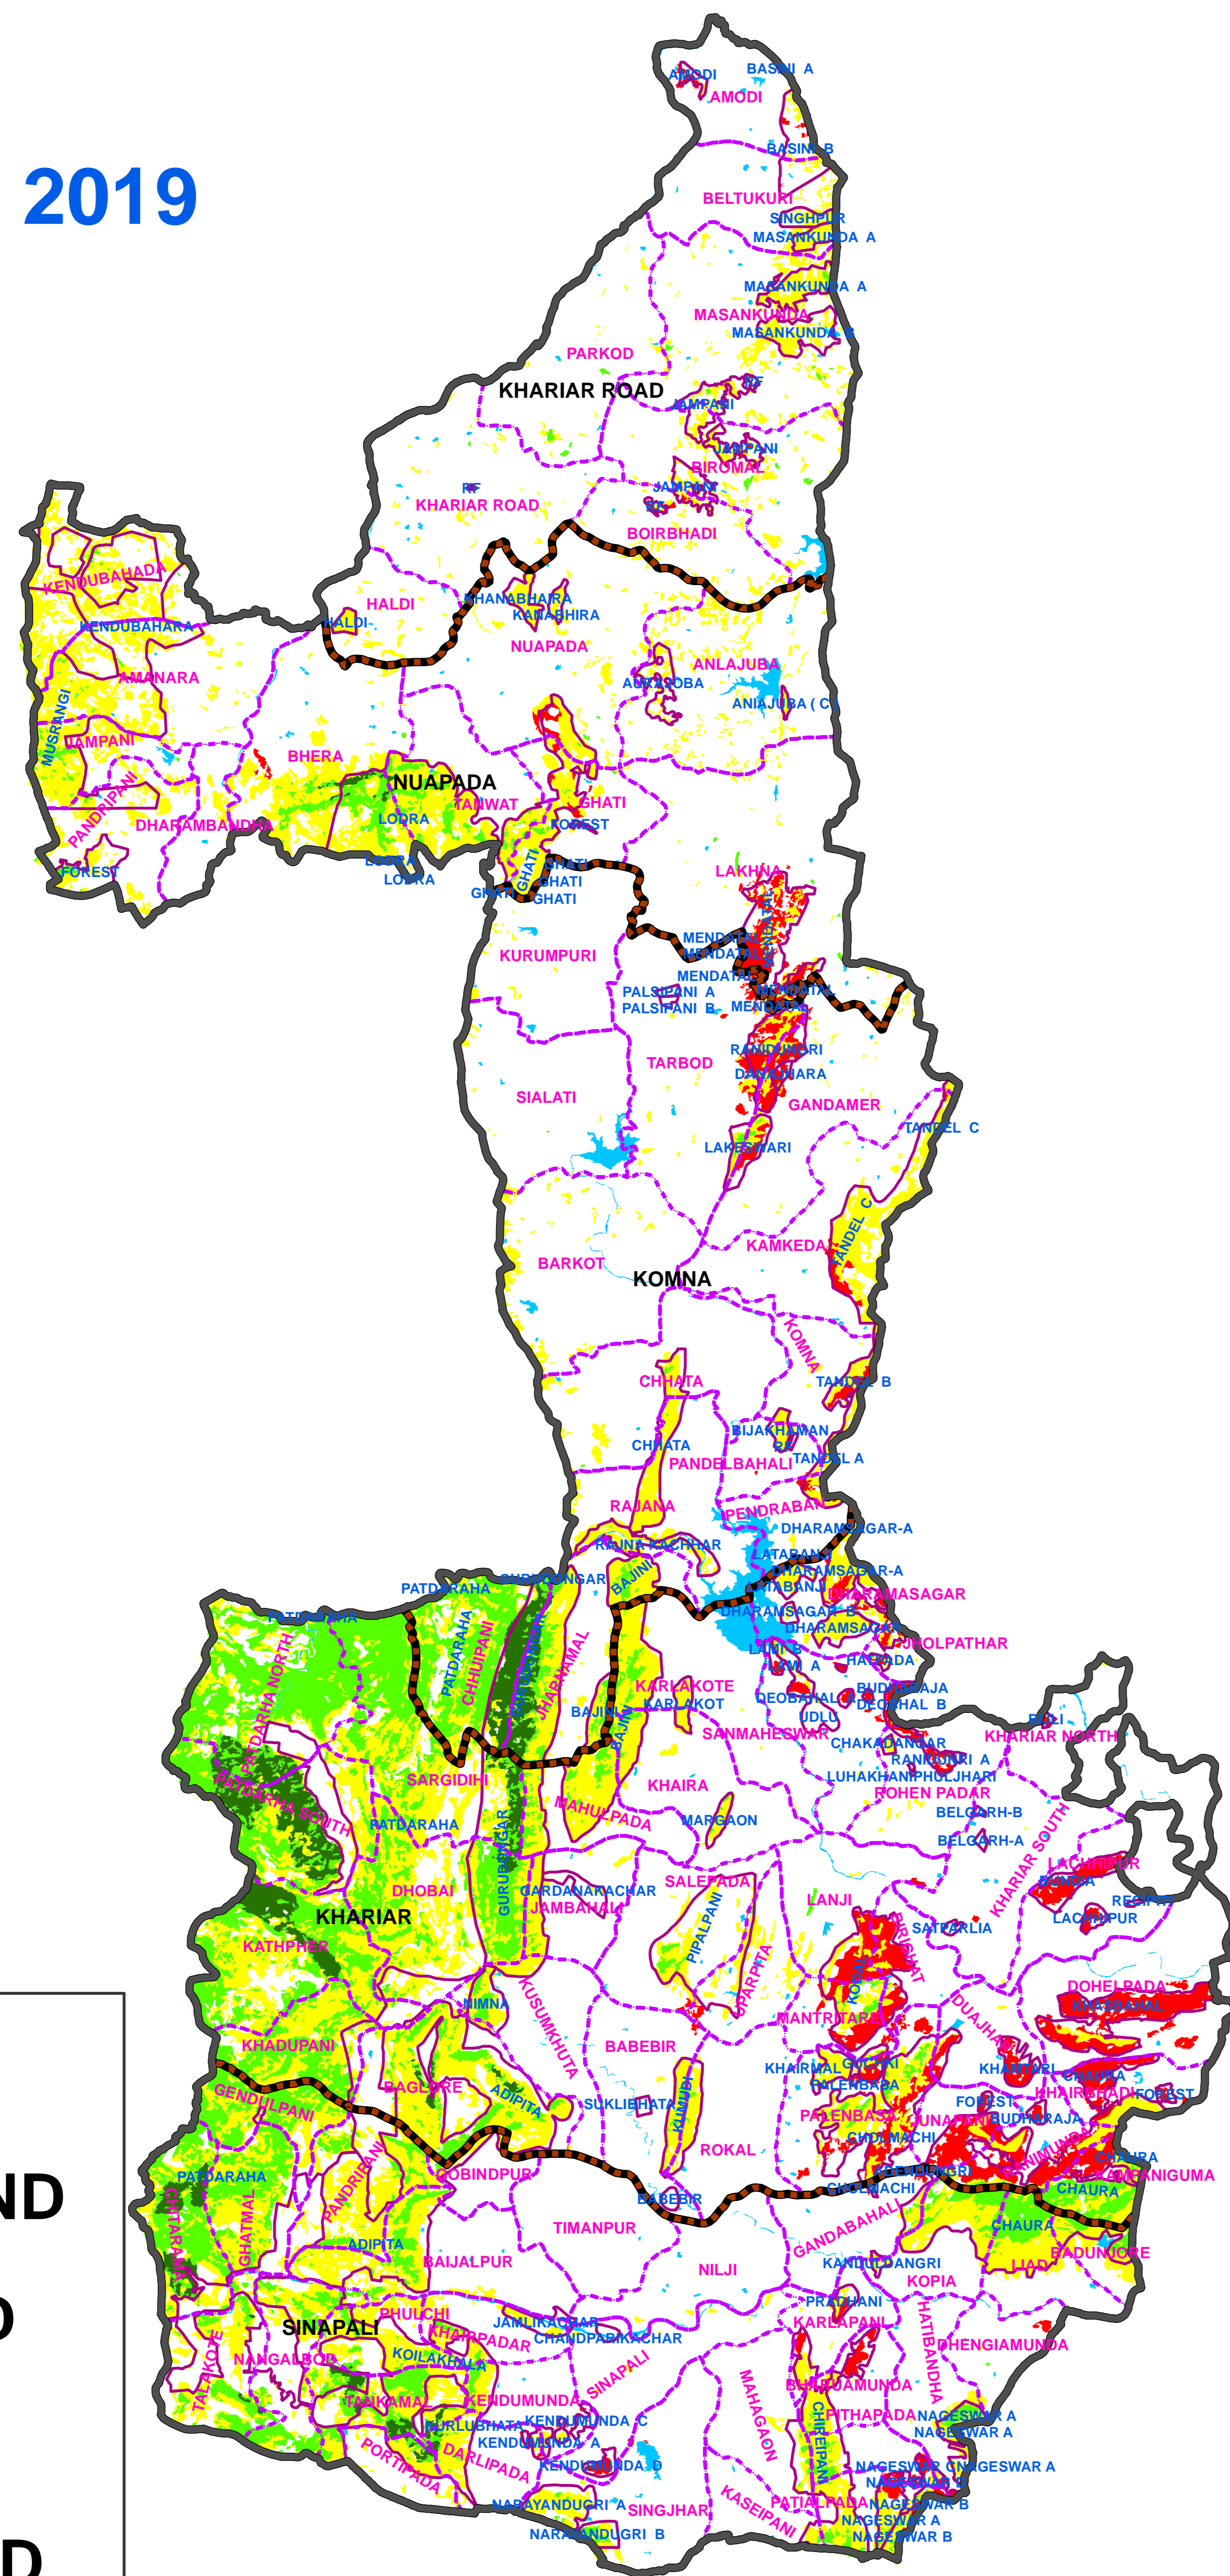

82°30'0"E 83°0'0"E 83°30'0"E

FOREST COVER CHANGE MAP OF KHARIAR FOREST DIVISION,

2019

2021

LEGEND

- DIVISION BND
- RANGE BND
- BEAT BND
- FOREST BND

- Water
- Non-Forest
- Scrub
- Open Forest
- Moderately Dense Forest
- Very Dense Forest

PREPARED BY : FOREST IT & GEOMATICS CENTRE
FOREST HEADQUARTERS, ODISHA
BHUBANESWAR

21°00'0"N
20°30'0"N
20°00'0"N

21°00'0"N
20°30'0"N
20°00'0"N

82°30'0"E 83°0'0"E 83°30'0"E