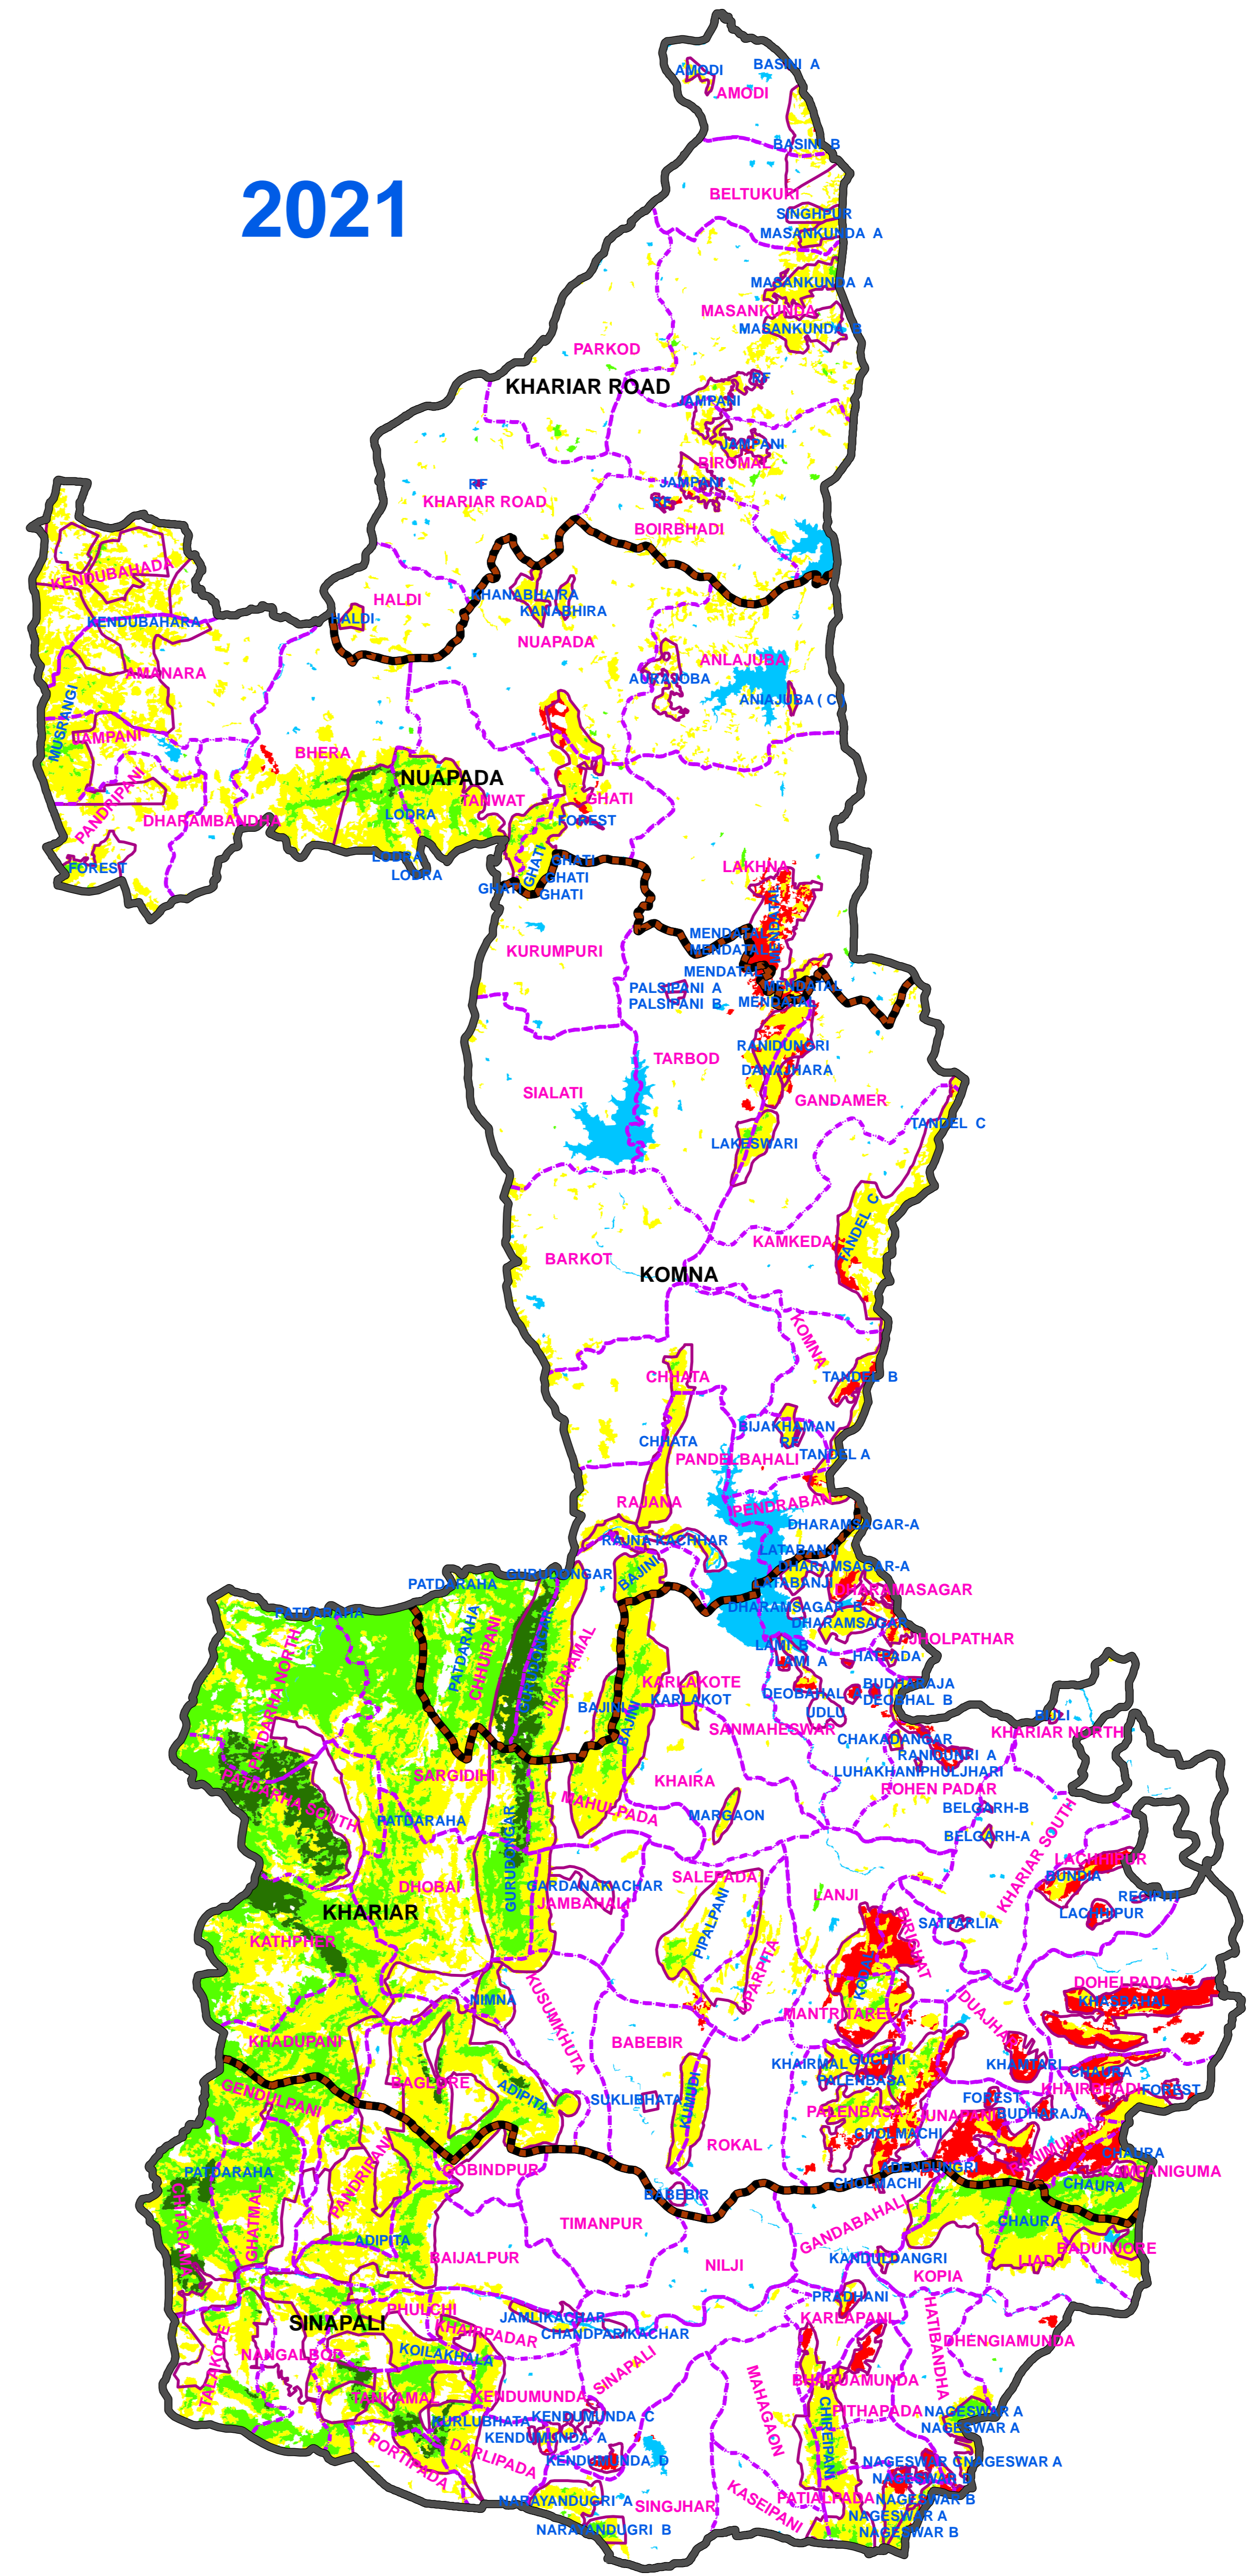

82°30'0"E 83°0'0"E 83°30'0"E

FOREST COVER CHANGE MAP OF KHARIAR FOREST DIVISION,

2019

2021

LEGEND

- DIVISION BND
- RANGE BND
- BEAT BND
- FOREST BND

- Water
- Non-Forest
- Scrub
- Open Forest
- Moderately Dense Forest
- Very Dense Forest

PREPARED BY : FOREST IT & GEOMATICS CENTRE
FOREST HEADQUARTERS, ODISHA
BHUBANESWAR

21°00'0"N
20°30'0"N
20°00'0"N

21°00'0"N
20°30'0"N
20°00'0"N

82°30'0"E 83°0'0"E 83°30'0"E