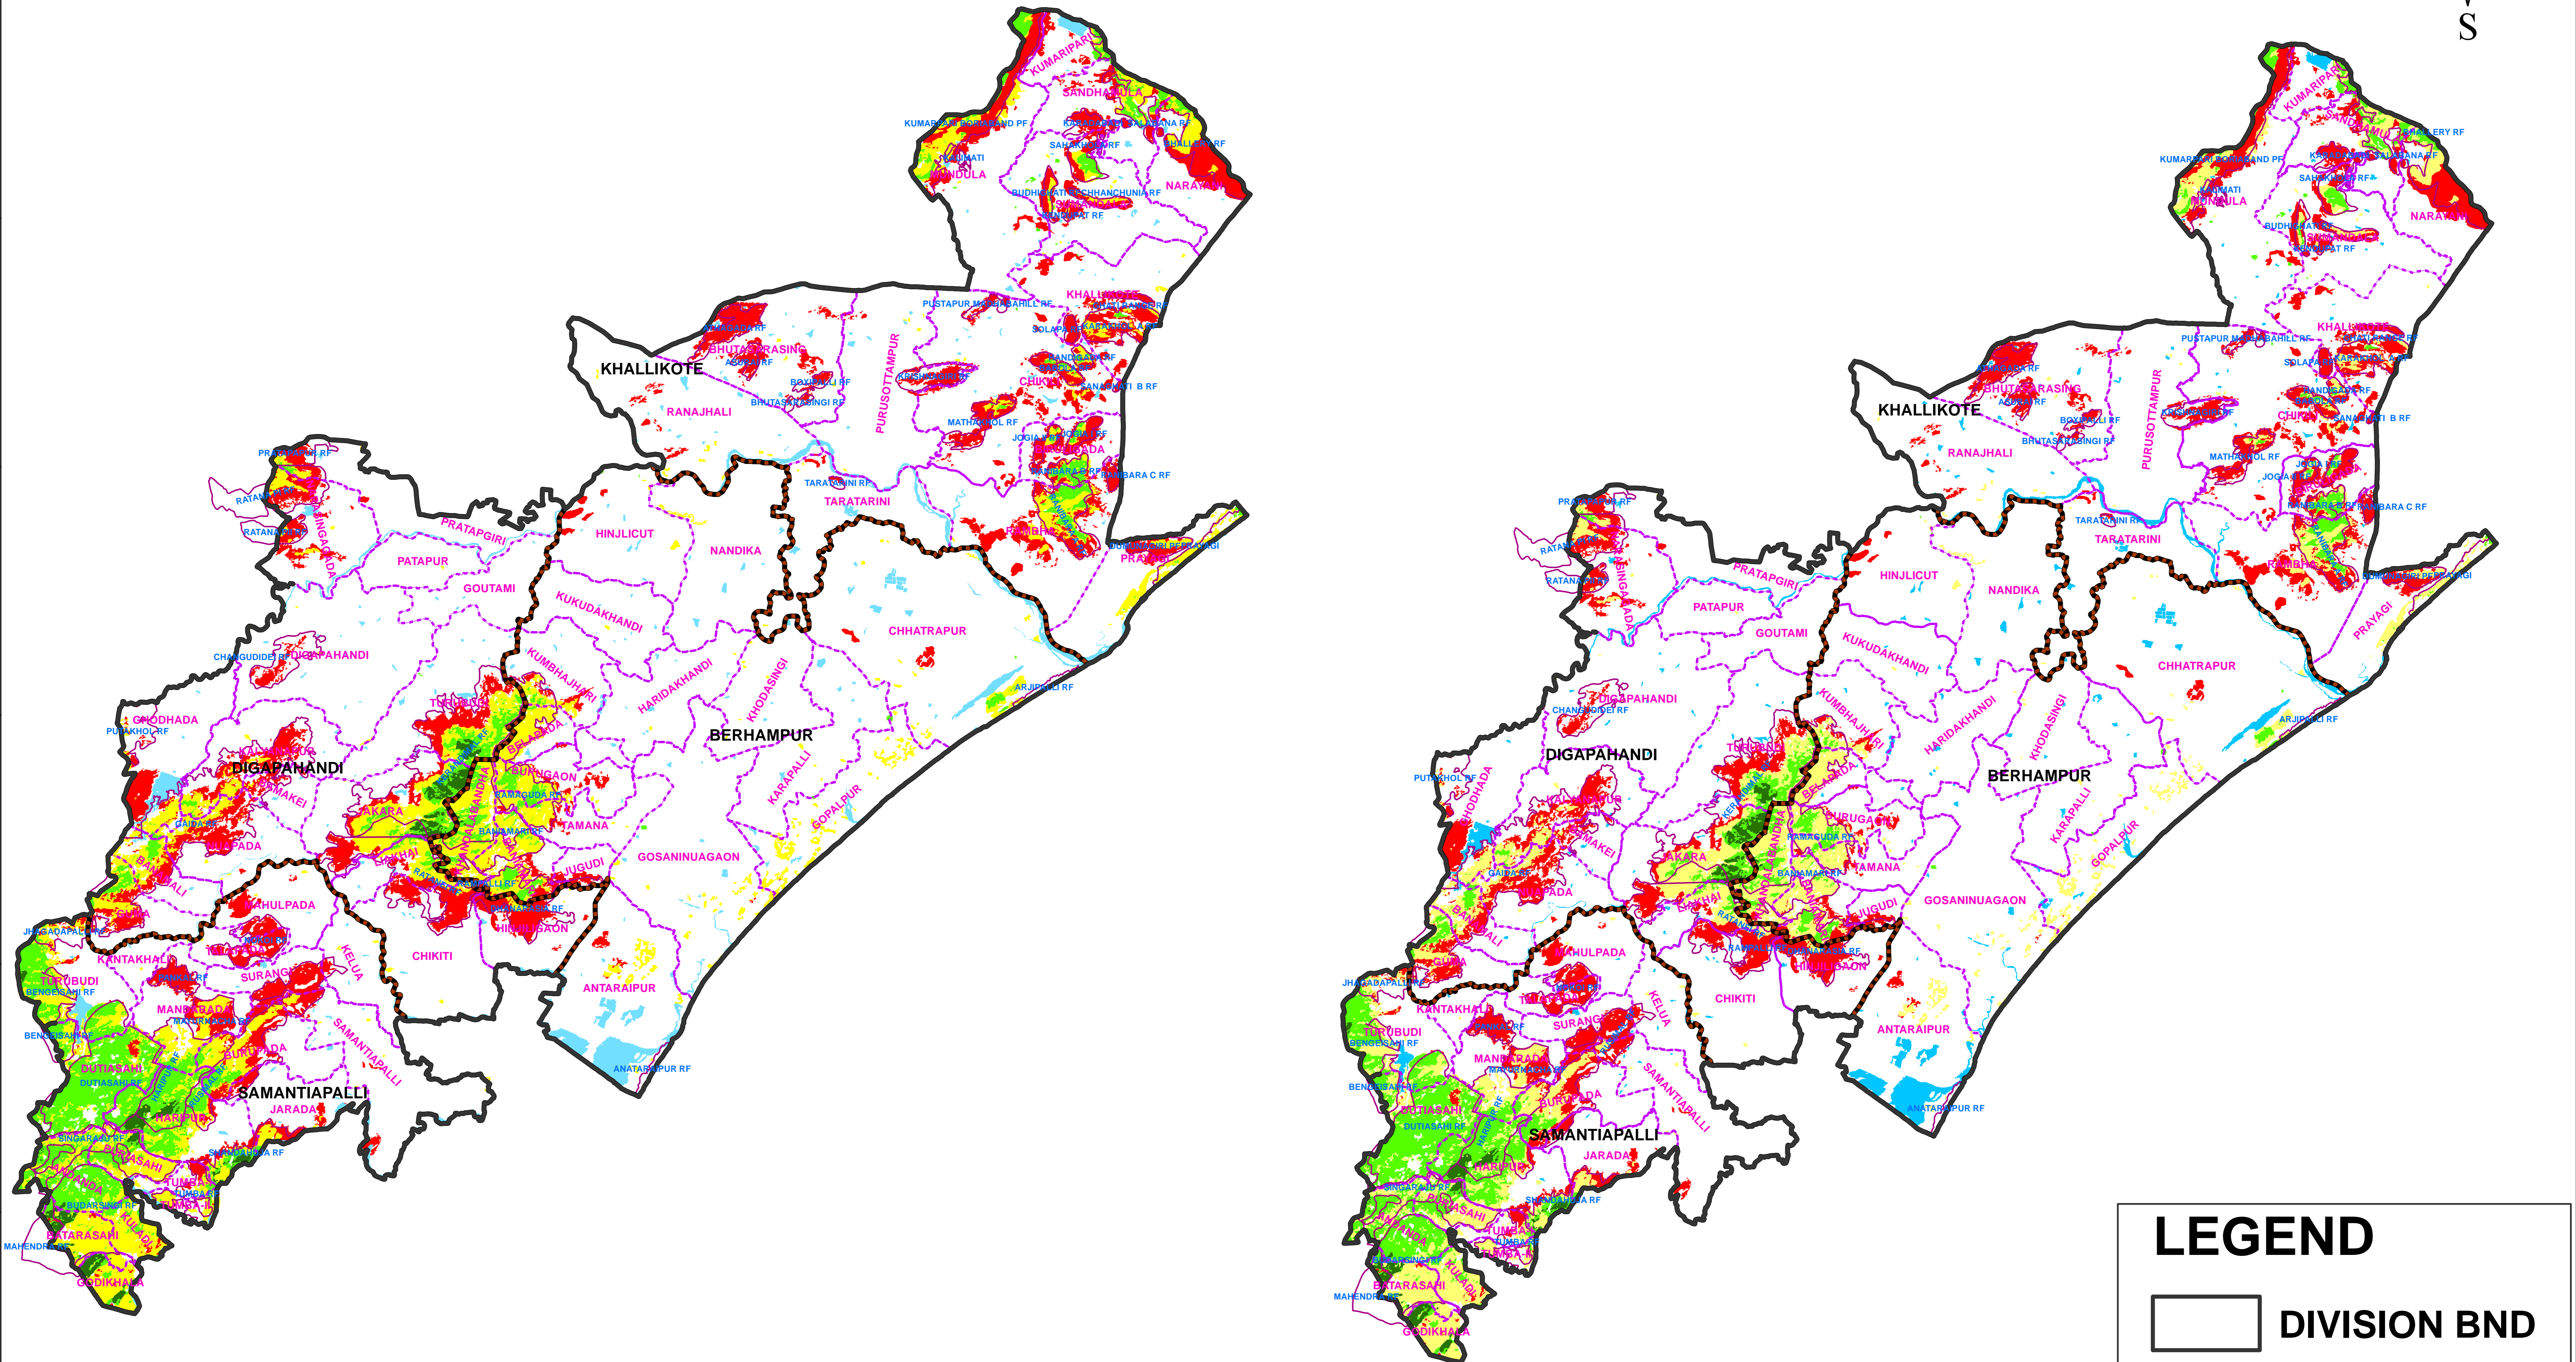

FOREST COVER CHANGE MAP OF BERHAMPUR FOREST DIVISION,

2019

2017

LEGEND

- DIVISION BND
- RANGE BND
- BEAT BND
- FOREST BND

- Water
- Non-Forest
- Scrub
- Open Forest
- Moderately Dense Forest
- Very Dense Forest