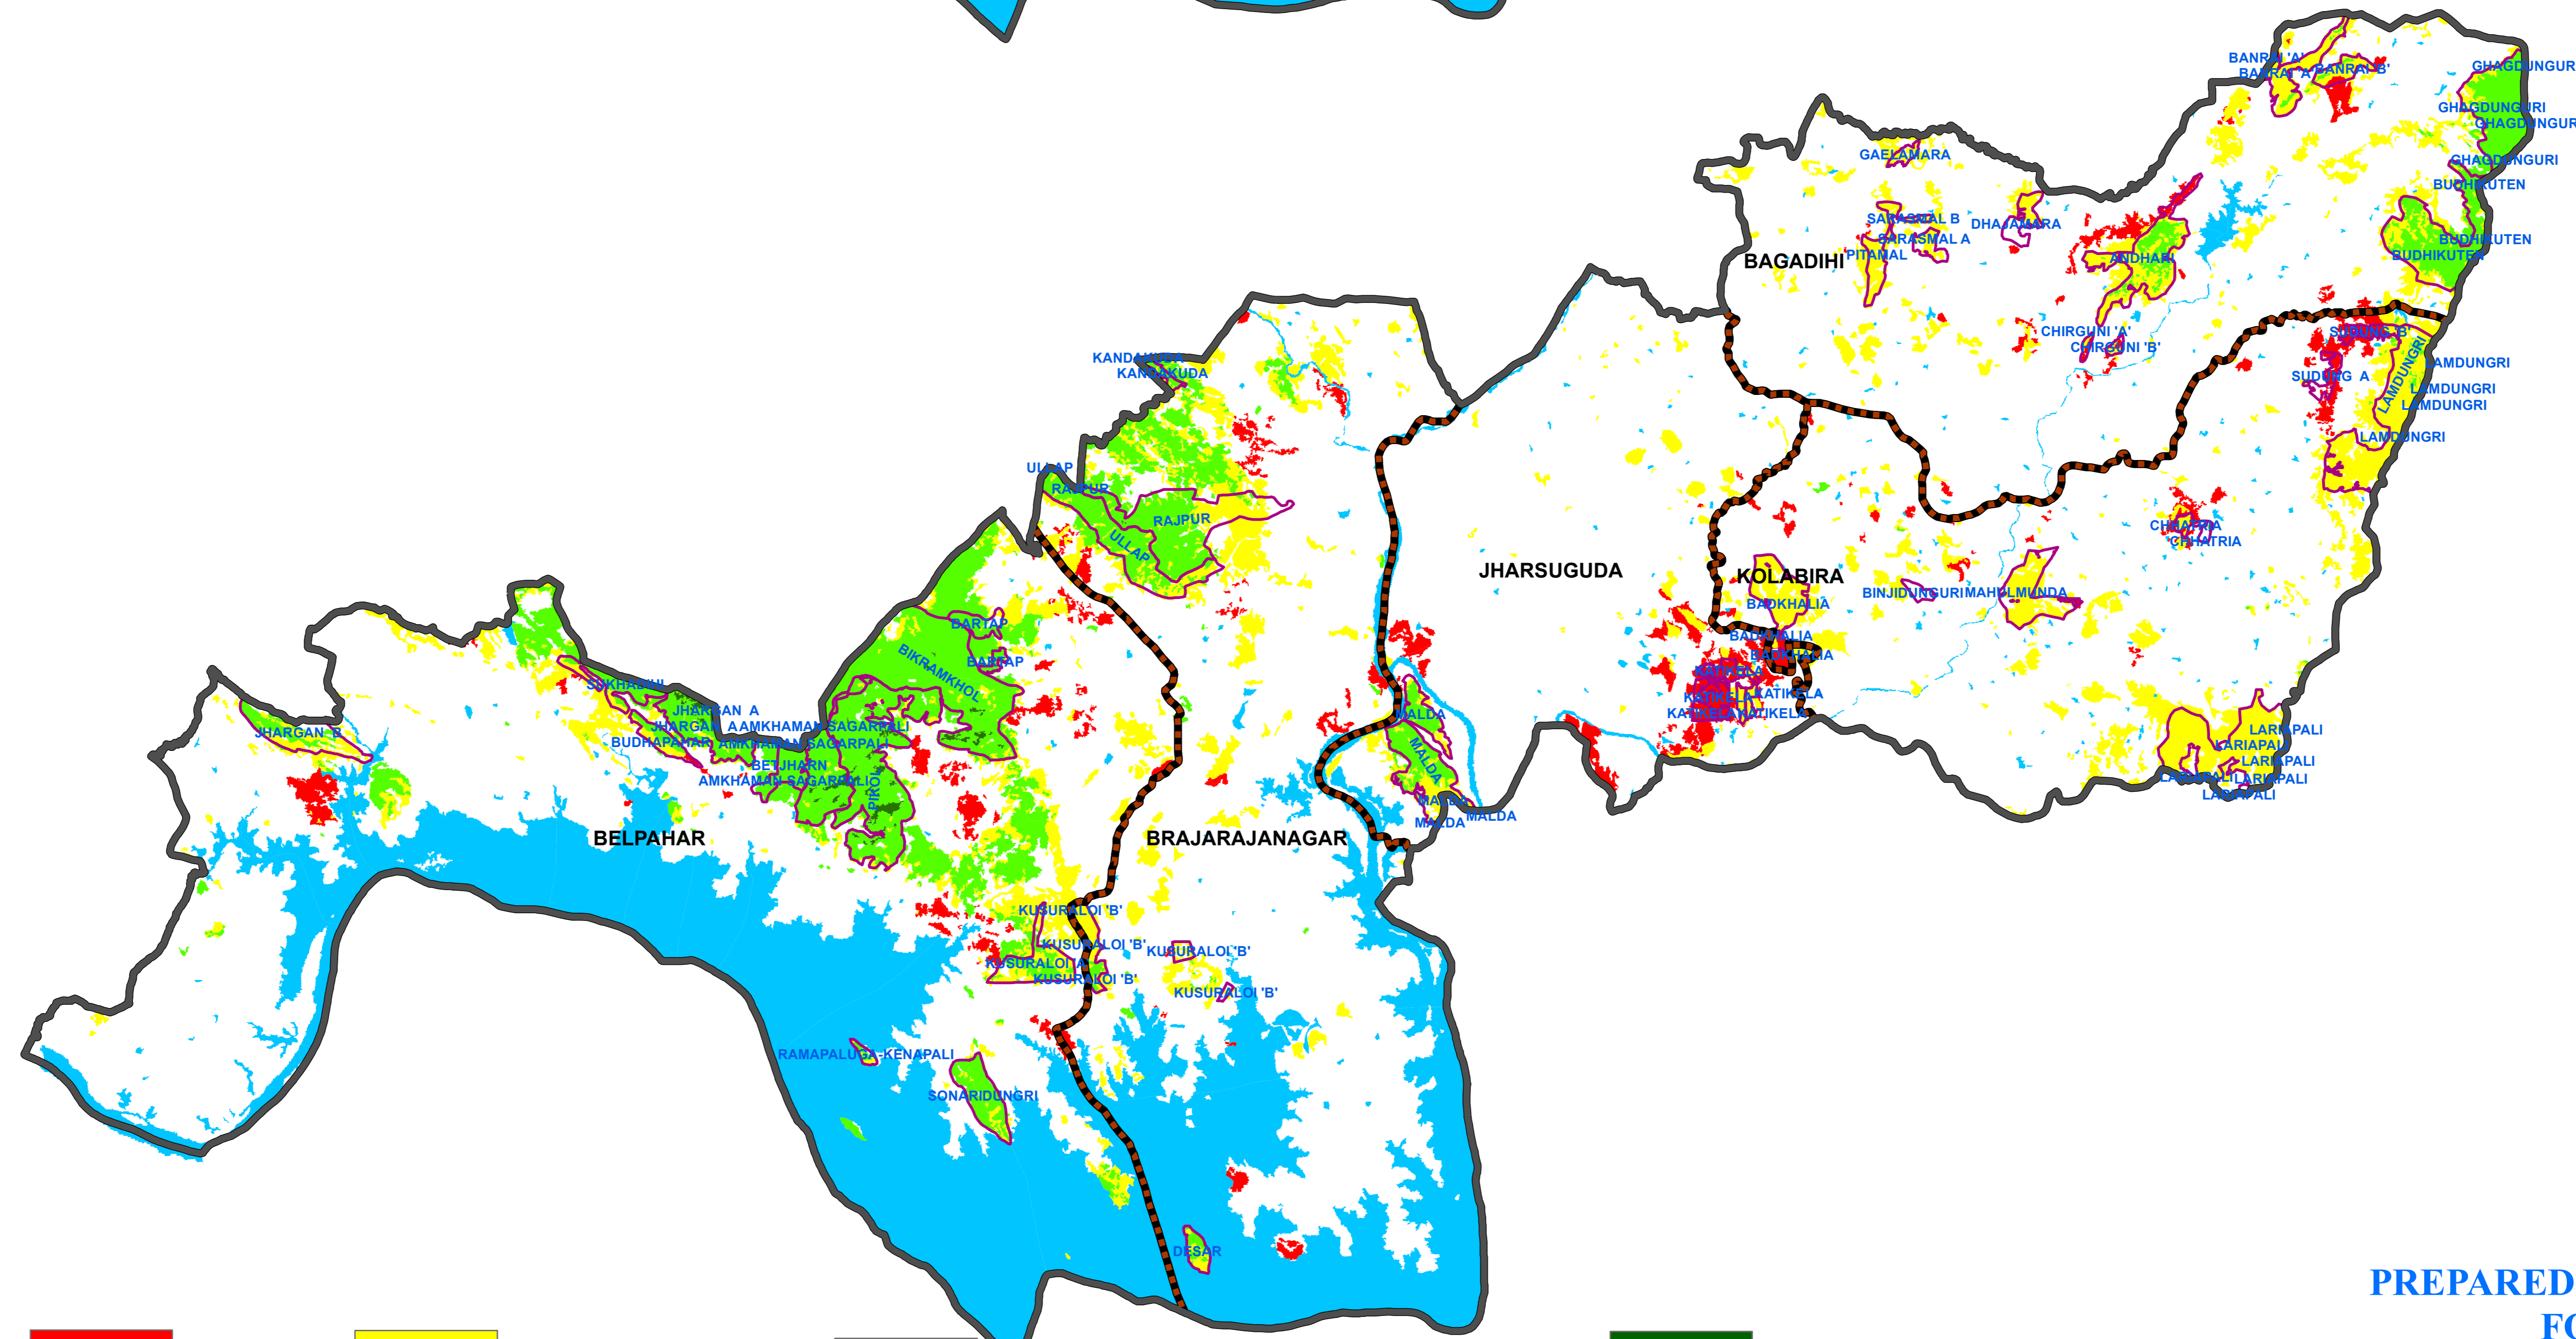

FOREST COVER CHANGE MAP OF JHARSUGUDA FOREST DIVISION,

22°0'0"N

83°30'0"E

84°0'0"E

84°30'0"E

22°0'0"N

21°30'0"N

83°30'0"E

84°0'0"E

84°30'0"E

21°30'0"N

2021

2019

LEGEND

- DIVISION BND
- RANGE BND
- BEAT BND
- FOREST BND

Water
 Non-Forest
 Scrub
 Open Forest
 Moderately Dense Forest
 Very Dense Forest

PREPARED BY : FOREST IT & GEOMATICS CENTRE
 FOREST HEADQUARTERS, ODISHA
 BHUBANESWAR