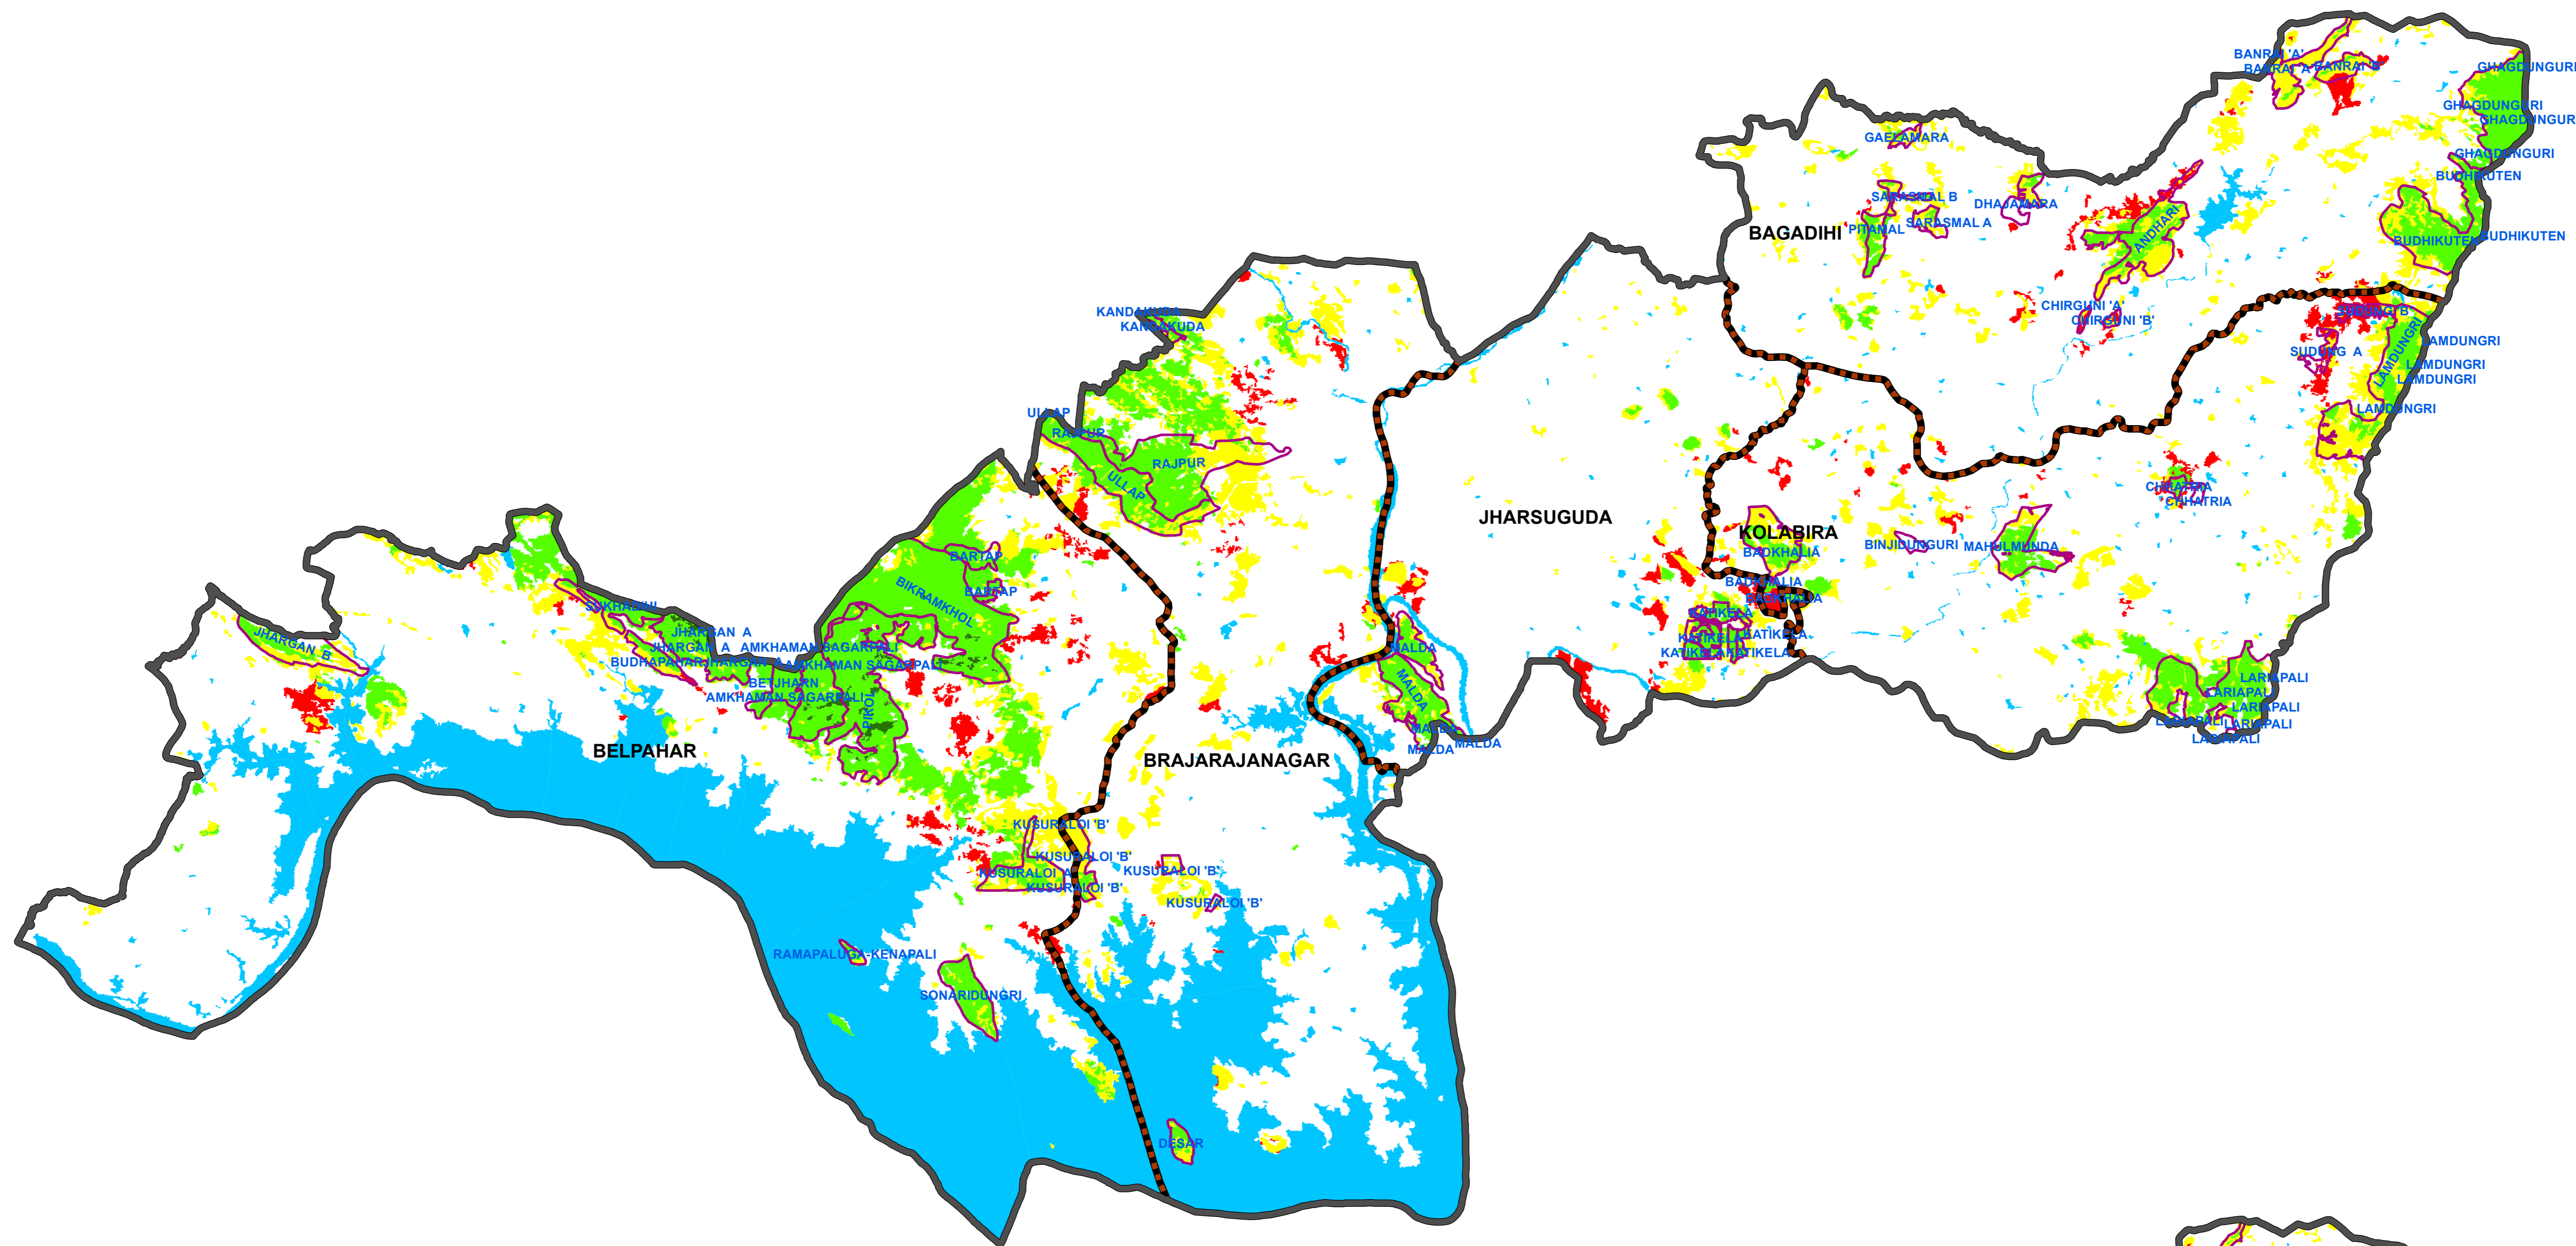

FOREST COVER CHANGE MAP OF JHARSUGUDA FOREST DIVISION,

22°0'0"N

83°30'0"E

84°0'0"E

84°30'0"E

22°0'0"N

21°30'0"N

83°30'0"E

84°0'0"E

84°30'0"E

21°30'0"N

2021

2019

LEGEND

- DIVISION BND
- RANGE BND
- BEAT BND
- FOREST BND

Water
 Non-Forest
 Scrub
 Open Forest
 Moderately Dense Forest
 Very Dense Forest

PREPARED BY : FOREST IT & GEOMATICS CENTRE
 FOREST HEADQUARTERS, ODISHA
 BHUBANESWAR