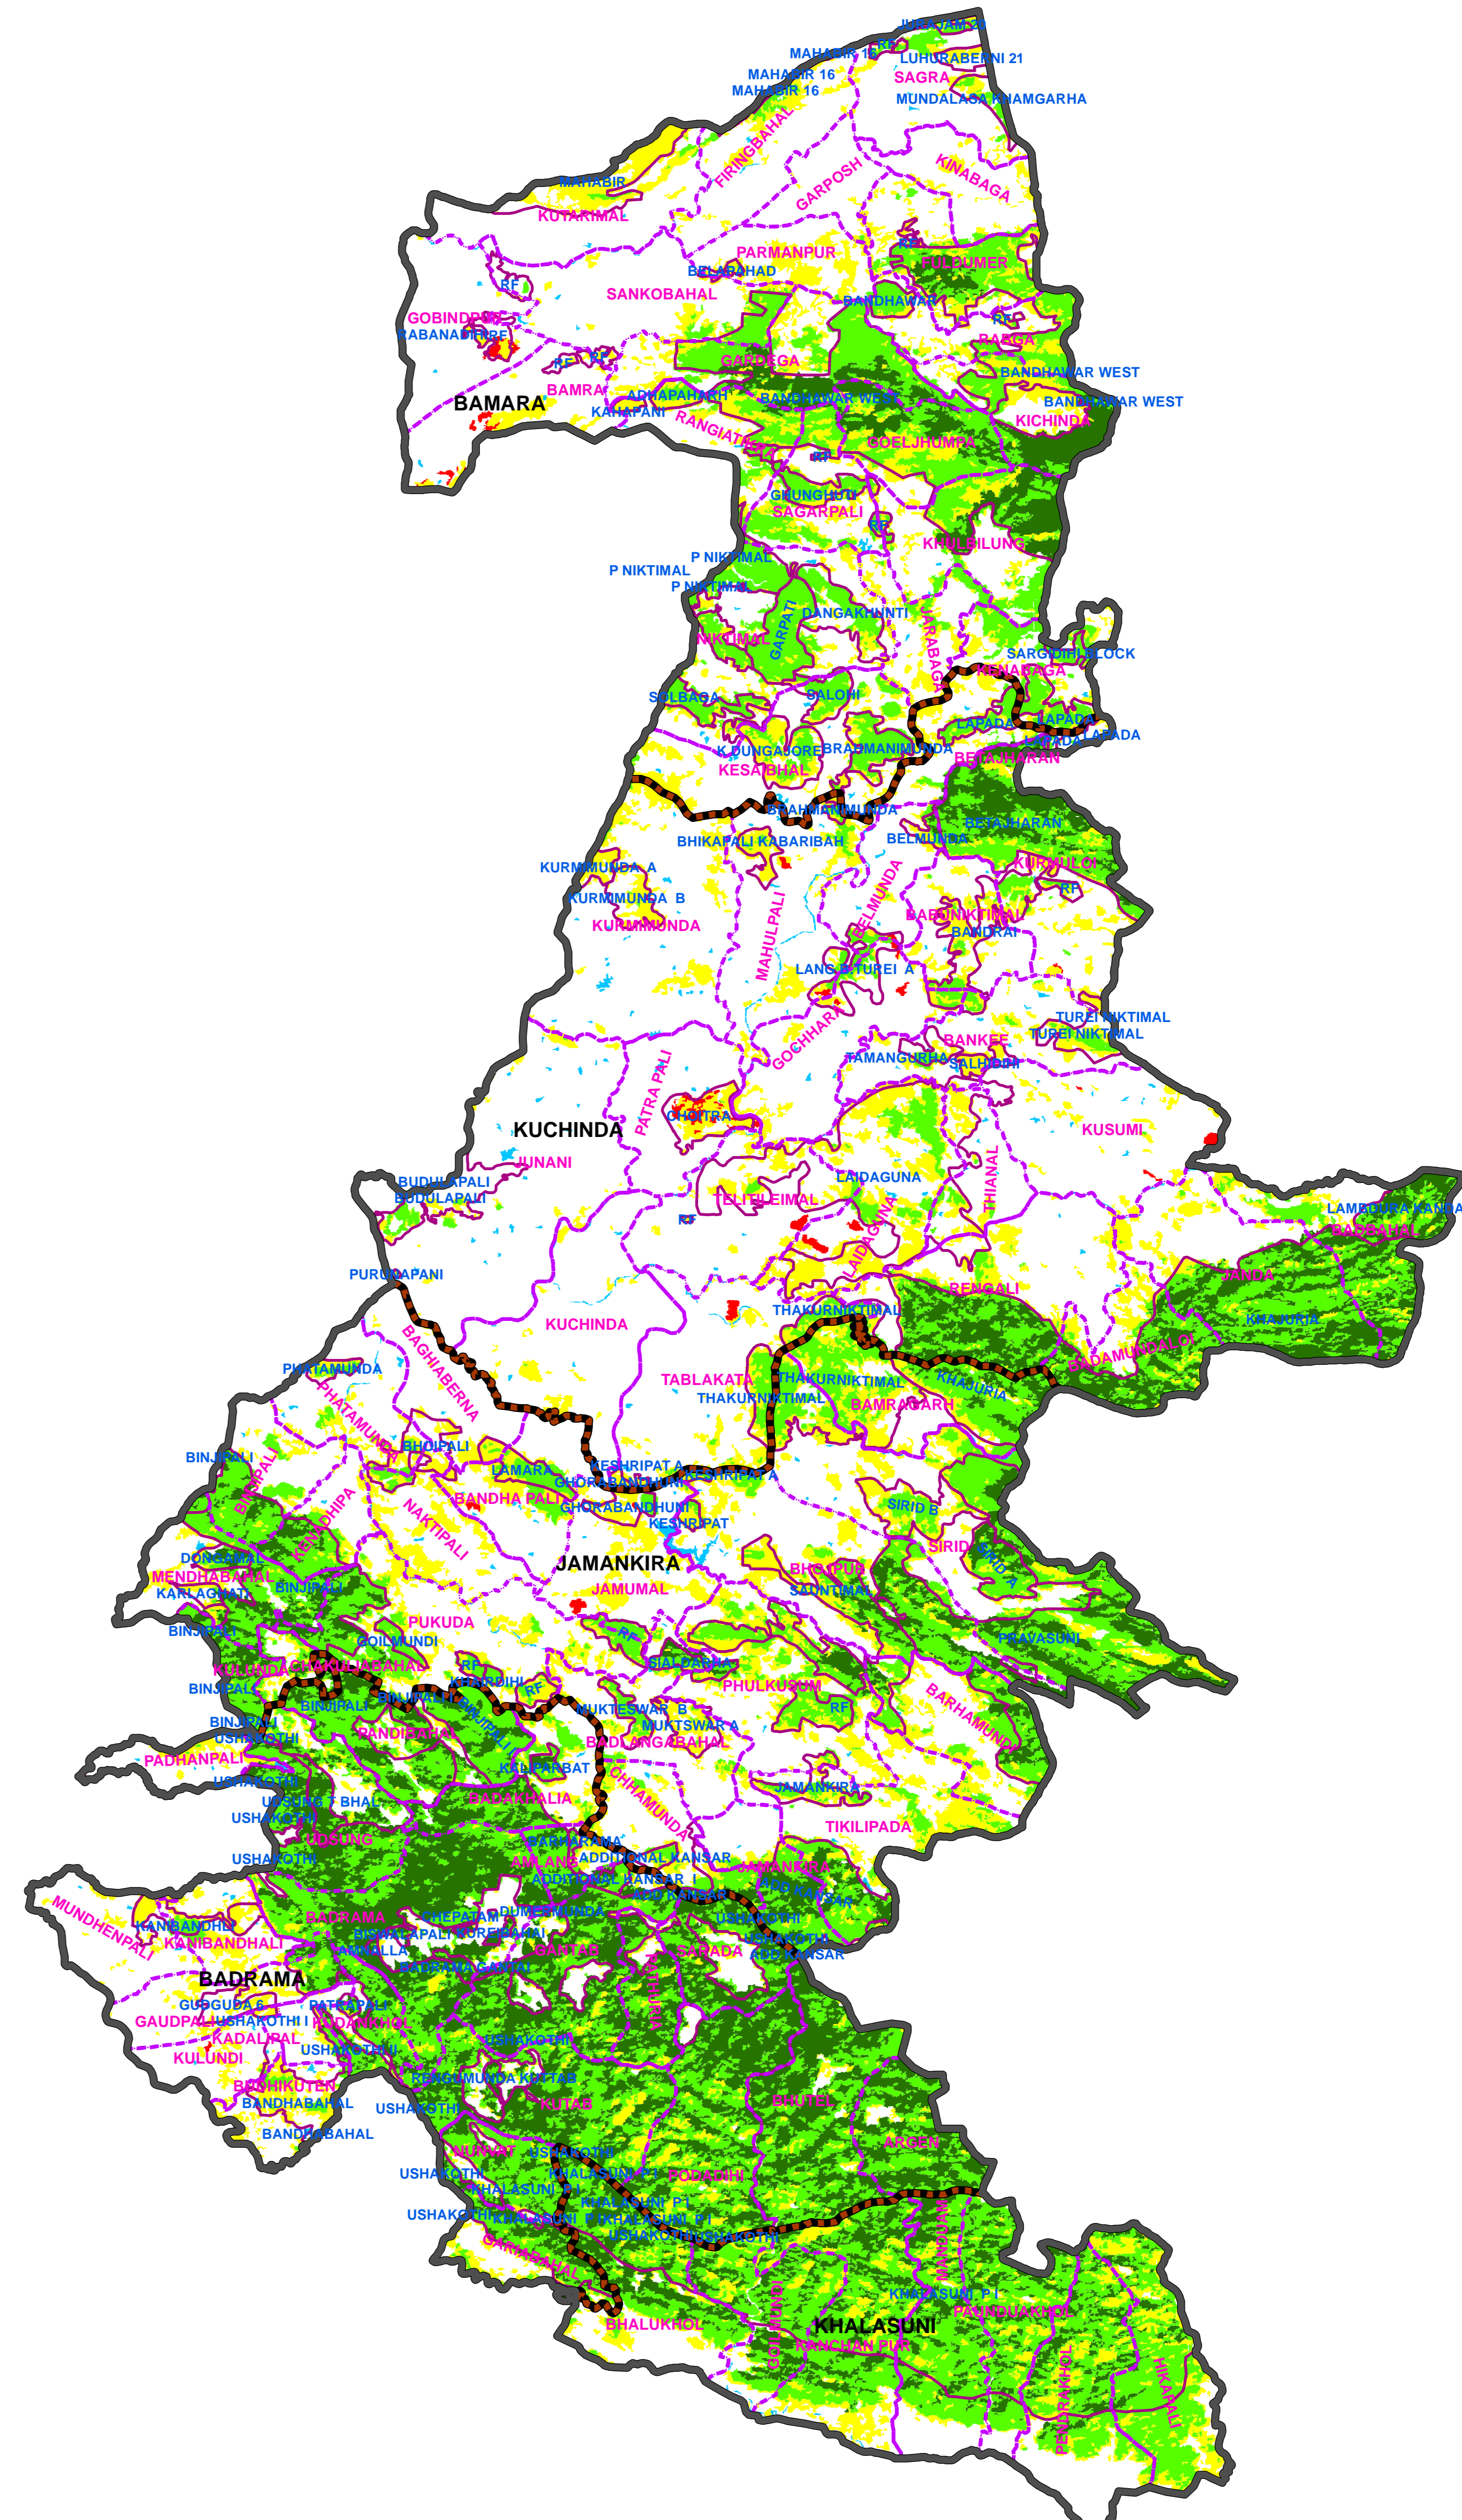

84°30'0"E

85°0'0"E

85°30'0"E

FOREST COVER CHANGE MAP OF BAMRA WL DIVISION,

2019

2021

22°00'N

22°00'N

21°30'N

21°30'N

LEGEND

-  DIVISION BND
-  RANGE BND
-  BEAT BND
-  FOREST BND

-  Water
-  Non-Forest
-  Scrub
-  Open Forest
-  Moderately Dense Forest
-  Very Dense Forest

PREPARED BY : FOREST IT & GEOMATICS CENTRE
FOREST HEADQUARTERS, ODISHA
BHUBANESWAR

84°30'0"E

85°0'0"E

85°30'0"E