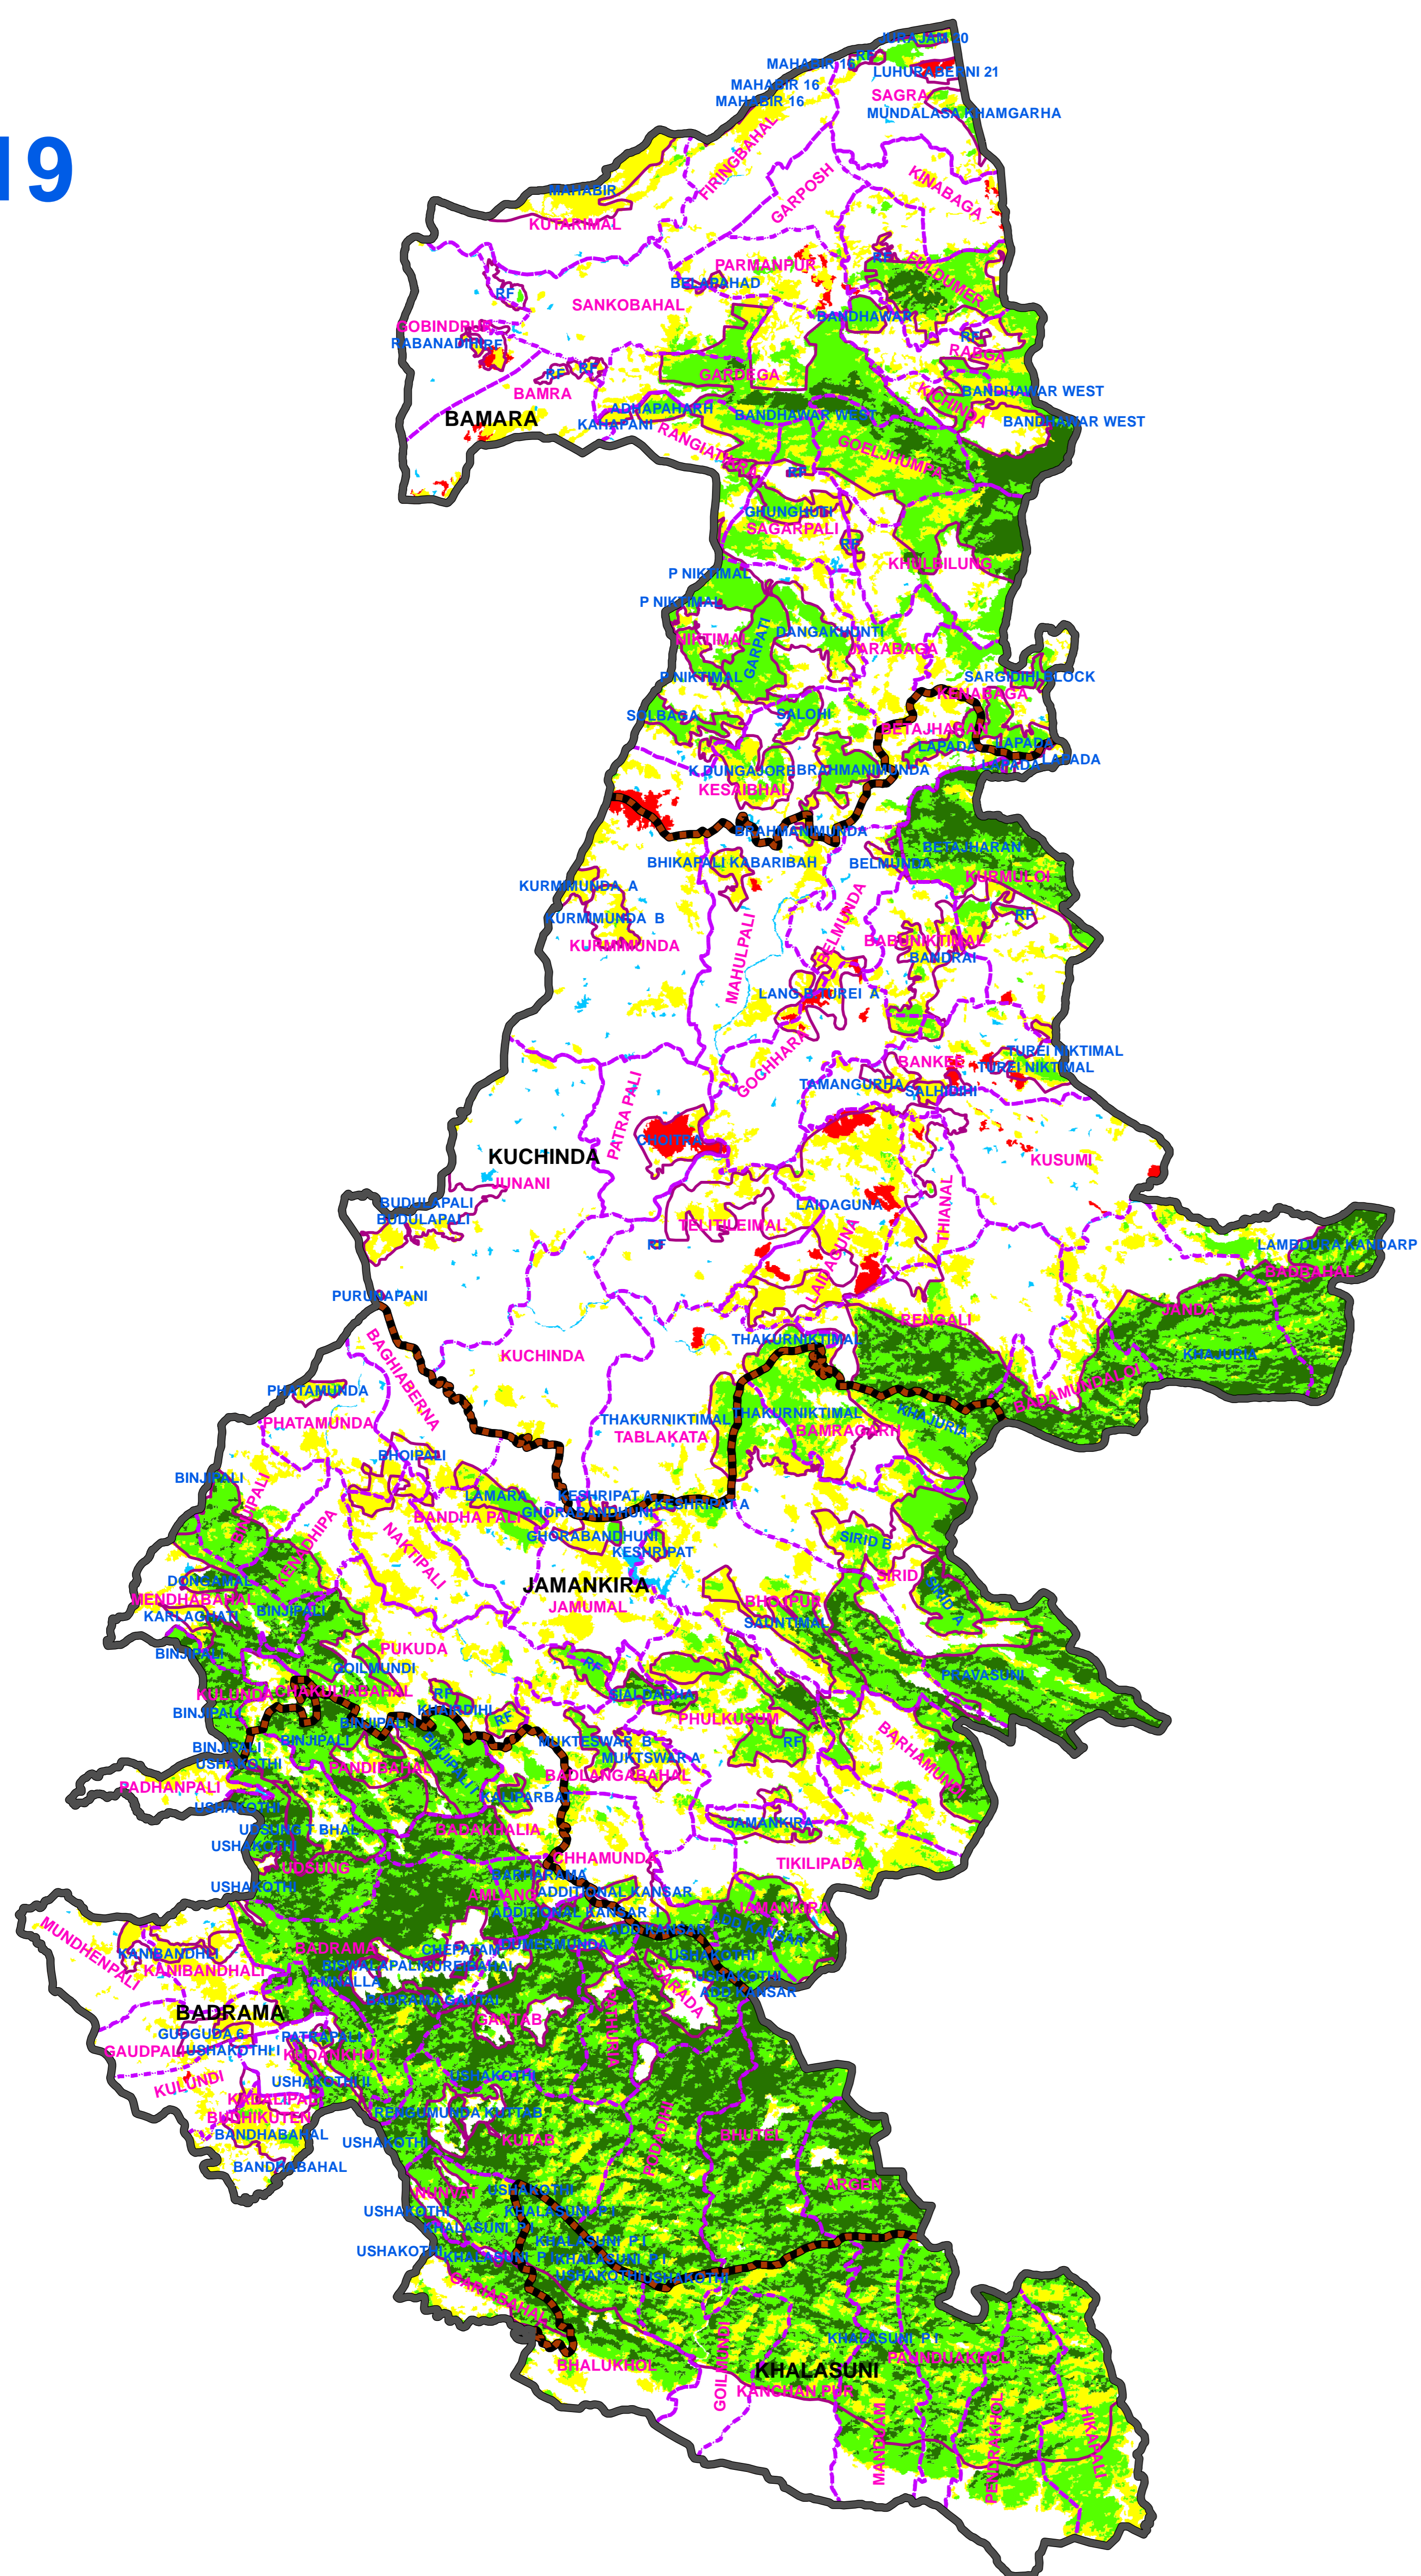

84°30'0"E

85°0'0"E

85°30'0"E

FOREST COVER CHANGE MAP OF BAMRA WL DIVISION,

2019

2021

22°00'N

22°00'N

21°30'N

21°30'N

LEGEND

-  DIVISION BND
-  RANGE BND
-  BEAT BND
-  FOREST BND

-  Water
-  Non-Forest
-  Scrub
-  Open Forest
-  Moderately Dense Forest
-  Very Dense Forest

PREPARED BY : FOREST IT & GEOMATICS CENTRE
FOREST HEADQUARTERS, ODISHA
BHUBANESWAR

84°30'0"E

85°0'0"E

85°30'0"E