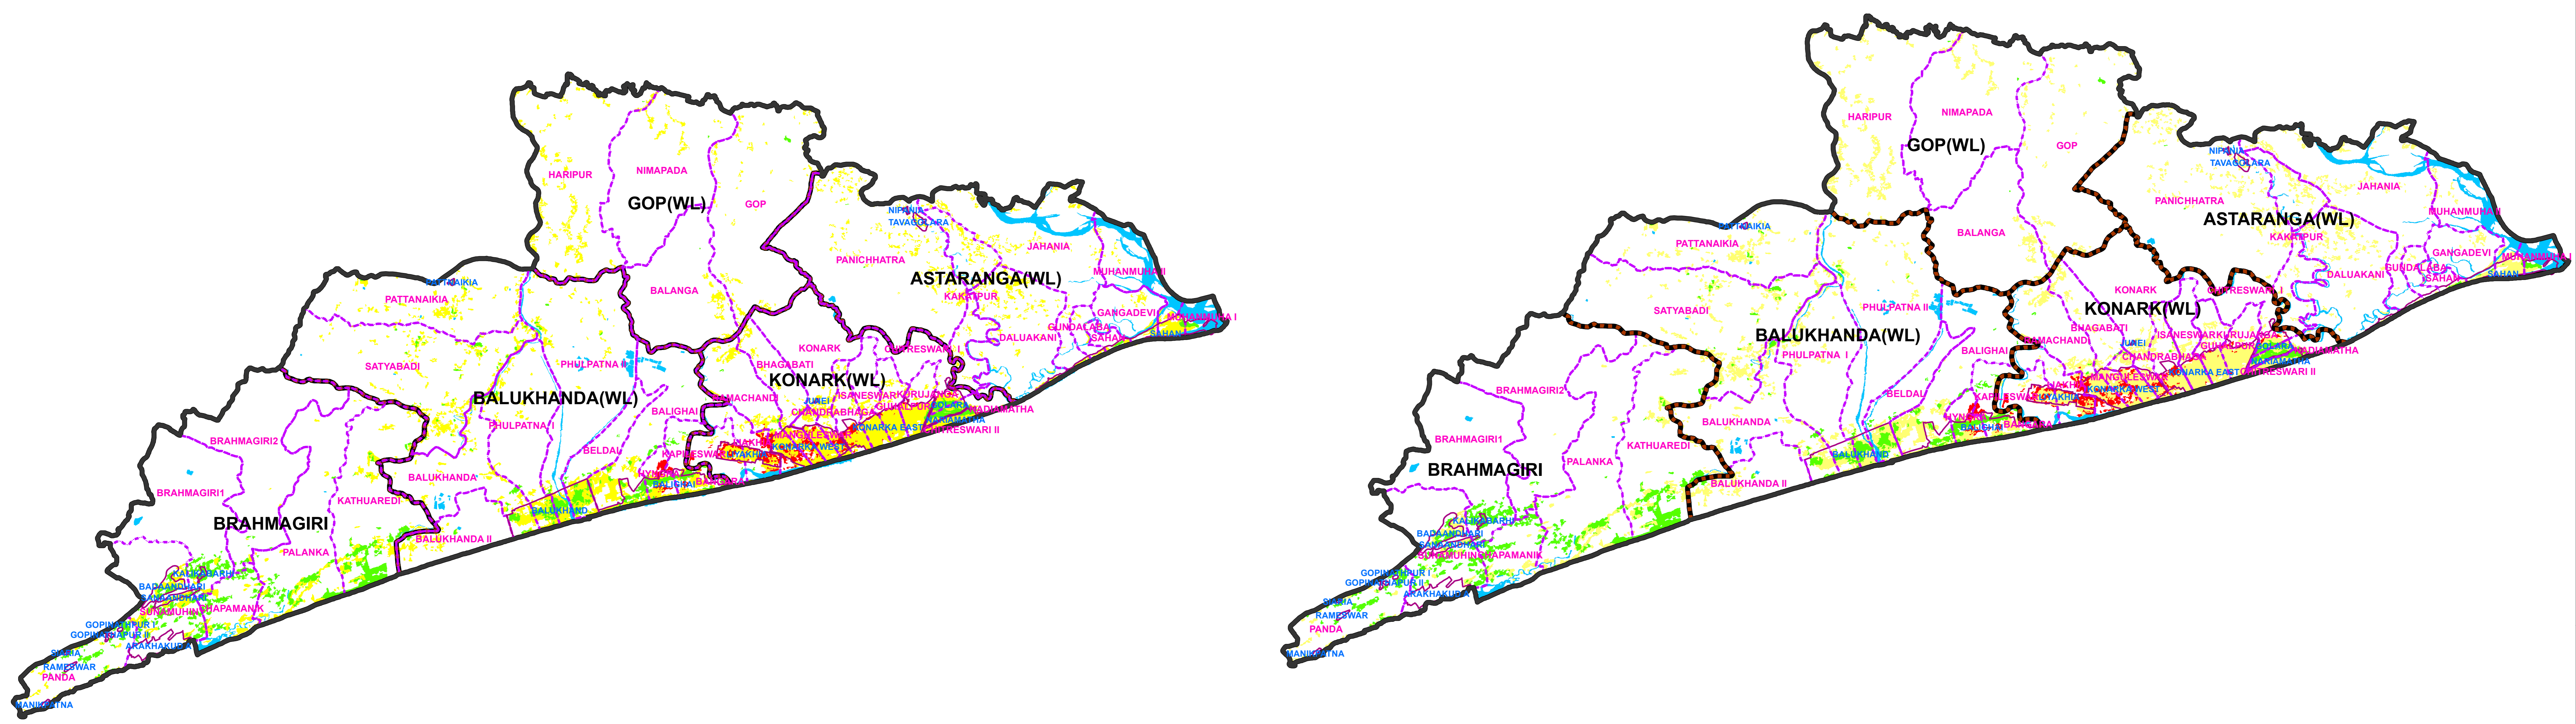

FOREST COVER CHANGE MAP OF PURI WL DIVISION,

2019

2017

LEGEND

-  DIVISION BND
-  RANGE BND
-  BEAT BND
-  FOREST BND

-  Water
-  Non-Forest
-  Scrub
-  Open Forest
-  Moderately Dense Forest
-  Very Dense Forest