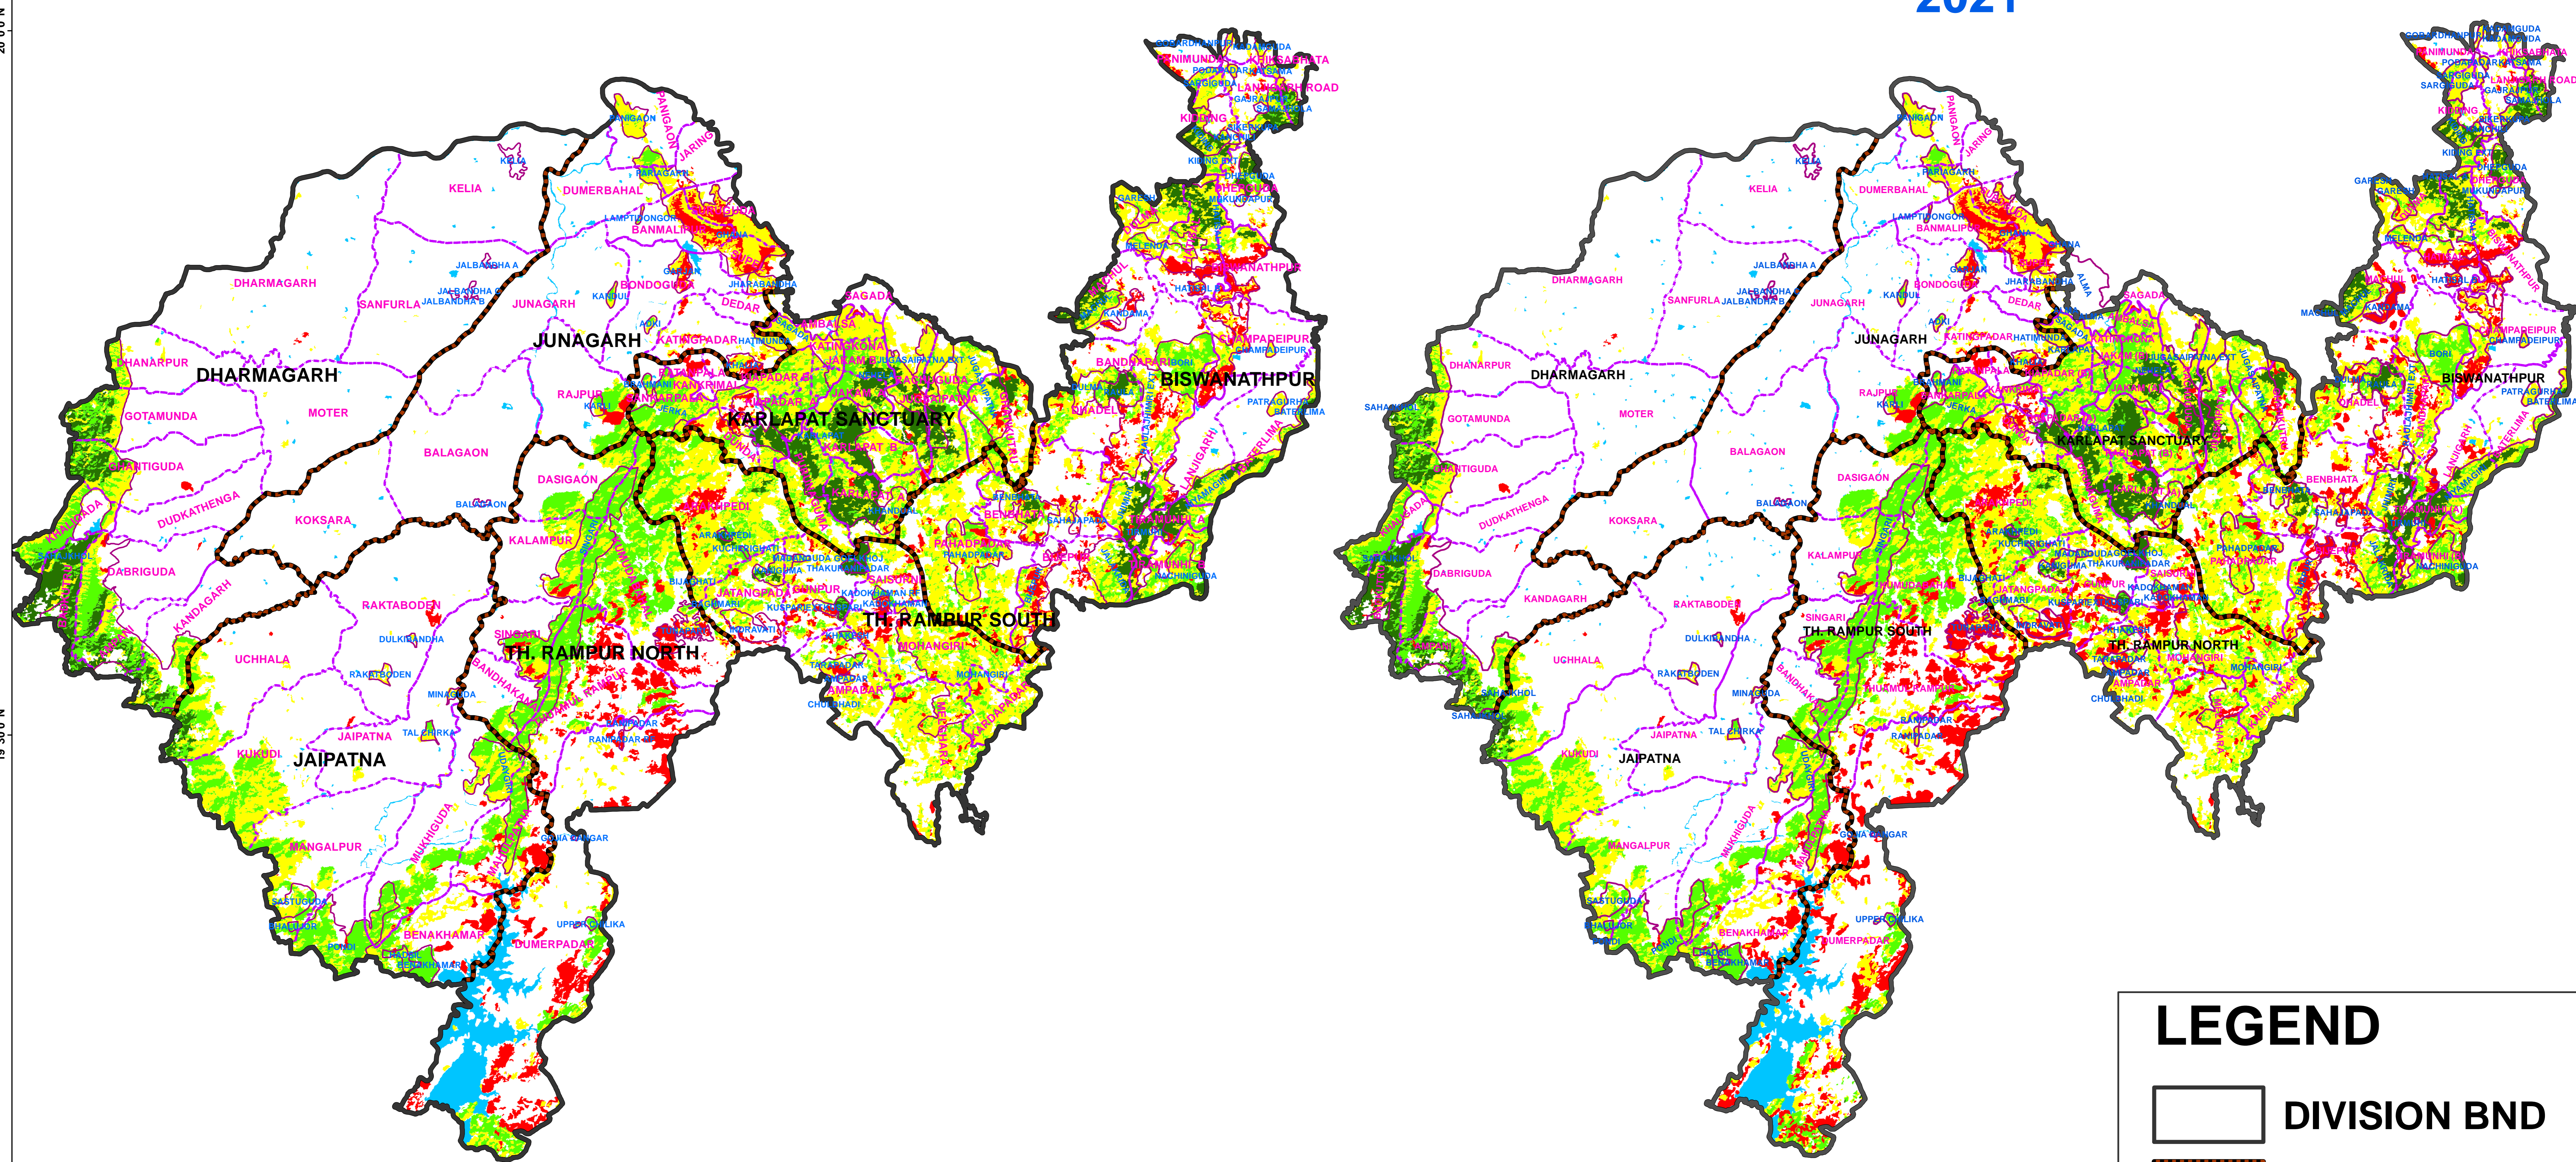

FOREST COVER CHANGE MAP OF KALAHANDI SOUTH FOREST DIVISION,

2019

2021

LEGEND

- DIVISION BND
- RANGE BND
- BEAT BND
- FOREST BND

- Water
- Non-Forest
- Scrub
- Open Forest
- Moderately Dense Forest
- Very Dense Forest

PREPARED BY : FOREST IT & GEOMATICS CENTRE
FOREST HEADQUARTERS, ODISHA
BHUBANESWAR

20°00'N
19°30'0"N
19°00'N

20°00'N
19°30'0"N
19°00'N

83°0'0"E 83°30'0"E 84°0'0"E

83°0'0"E 83°30'0"E 84°0'0"E