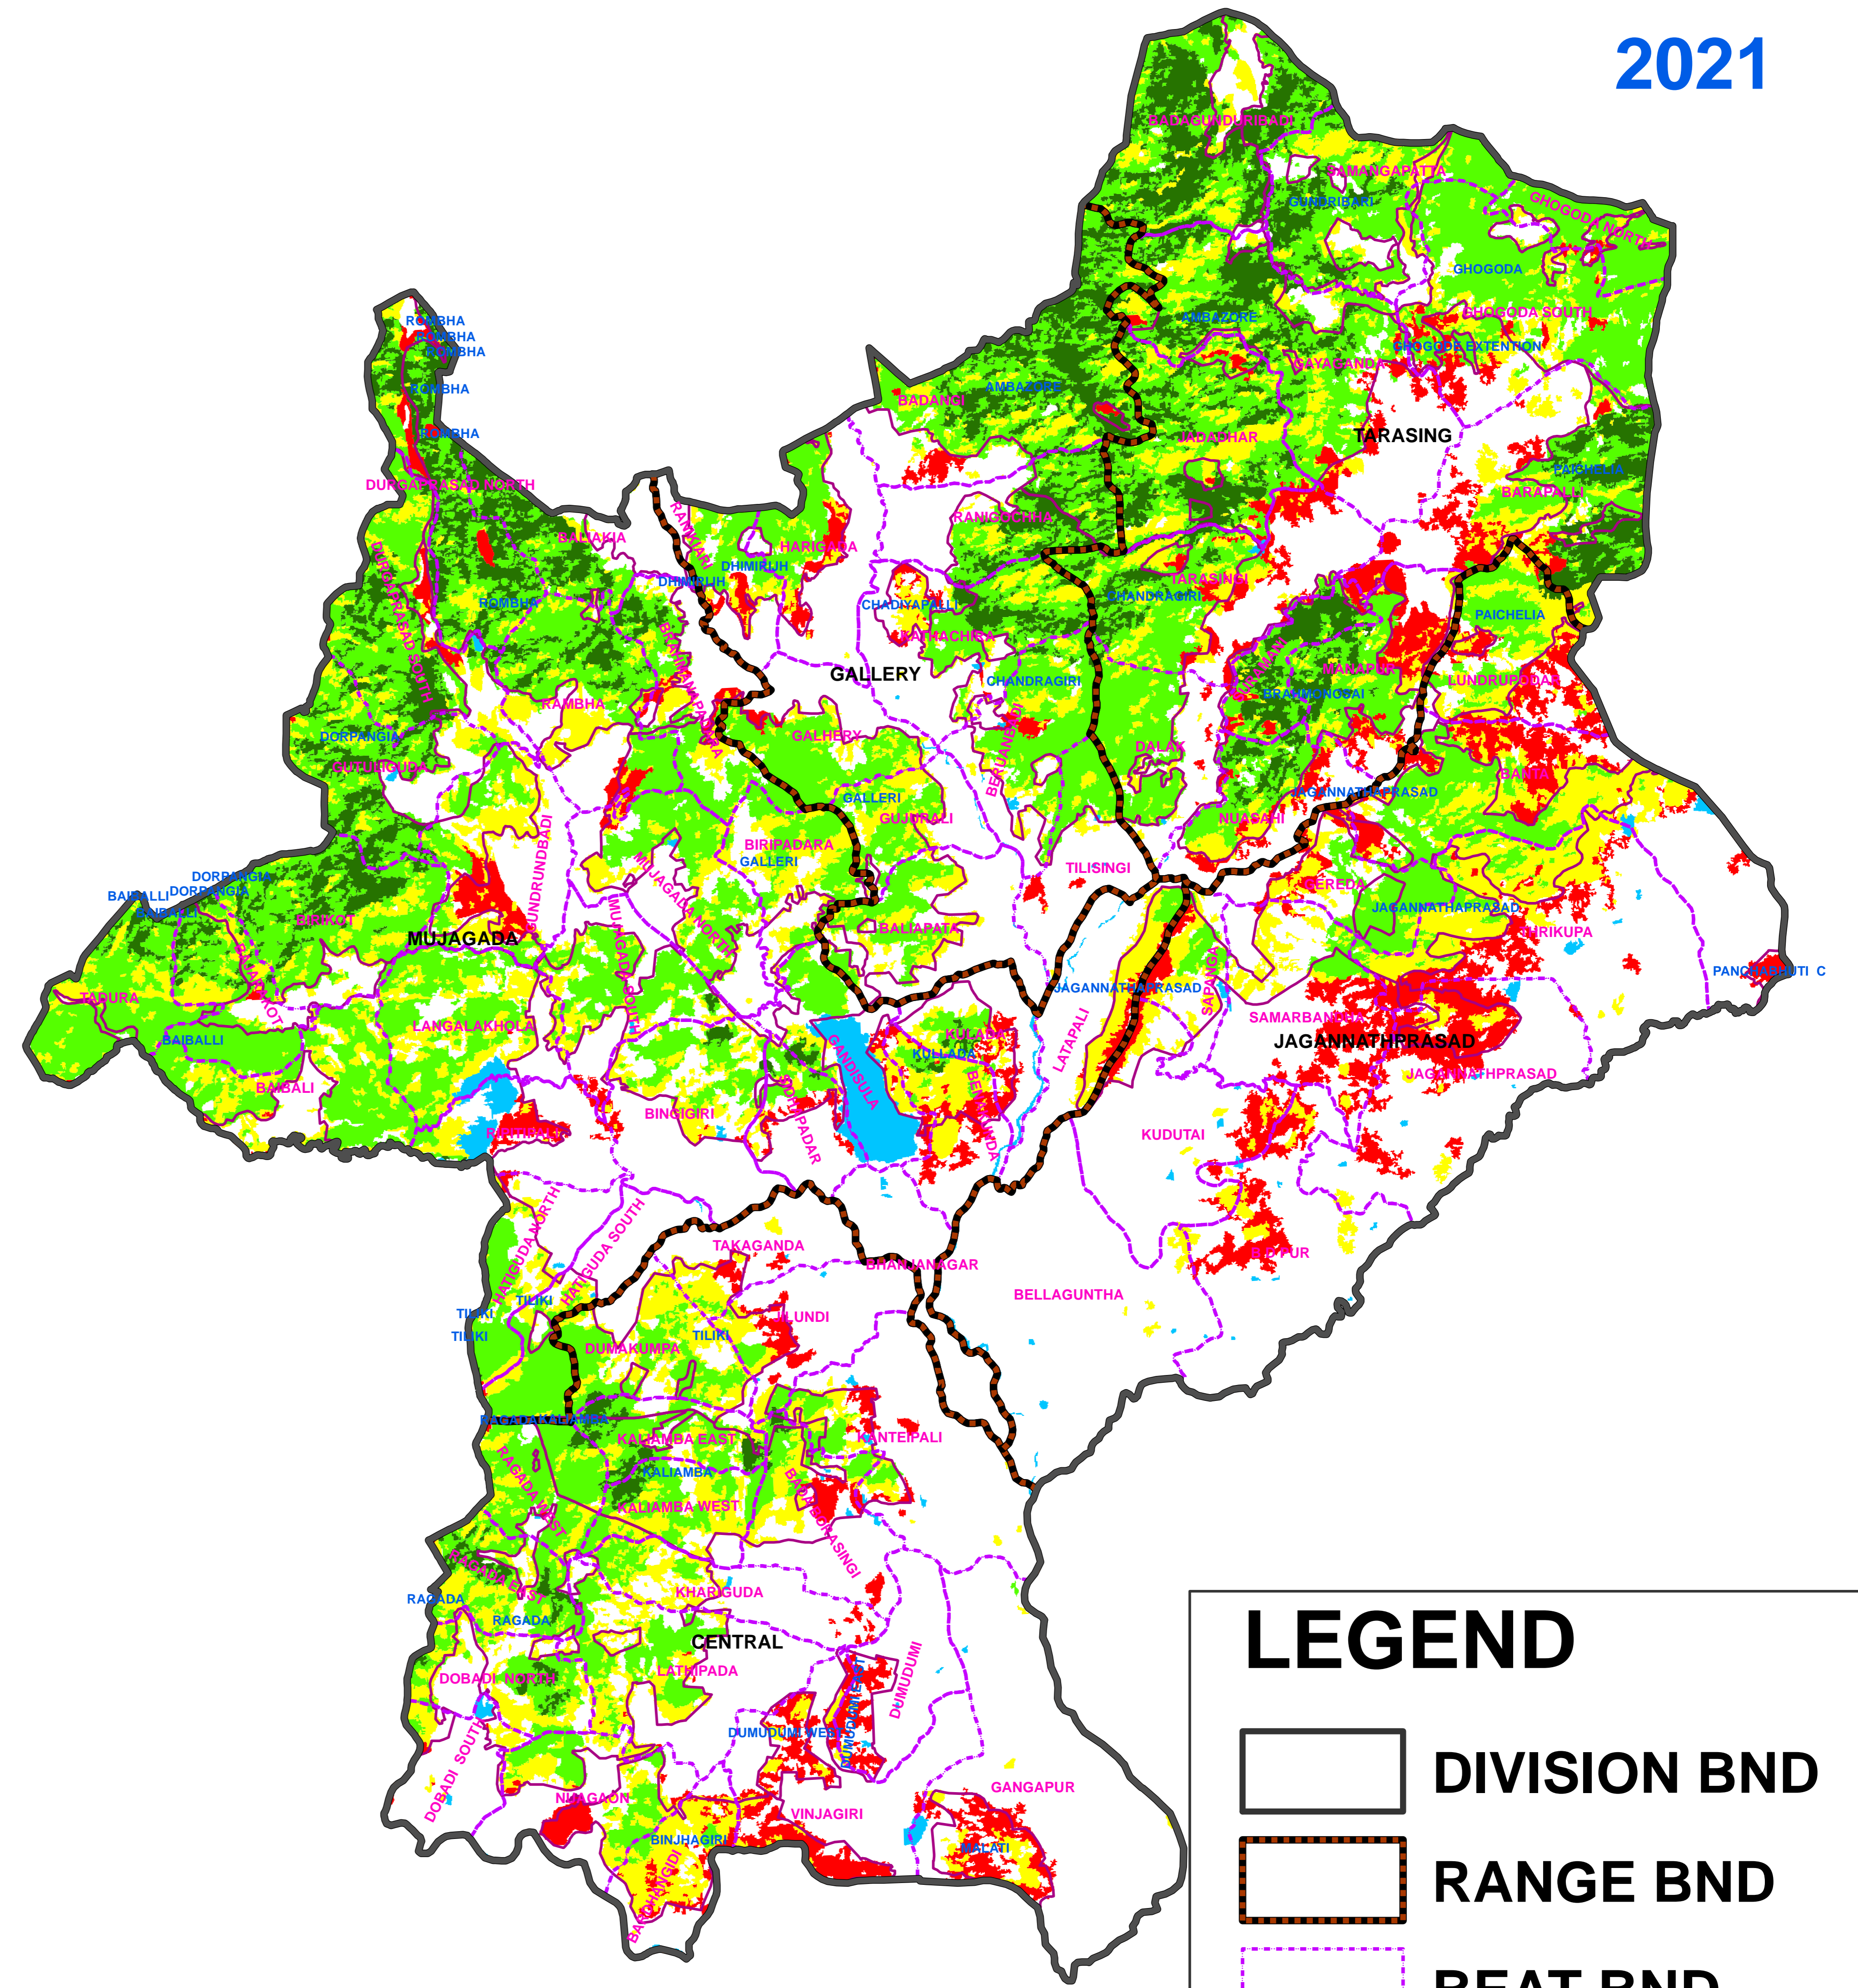

FOREST COVER CHANGE MAP OF GHUMUSUR NORTH FOREST DIVISION,

2019

2021

LEGEND

-  DIVISION BND
-  RANGE BND
-  BEAT BND
-  FOREST BND

-  Water
-  Non-Forest
-  Scrub
-  Open Forest
-  Moderately Dense Forest
-  Very Dense Forest

PREPARED BY : FOREST IT & GEOMATICS CENTRE
FOREST HEADQUARTERS, ODISHA
BHUBANESWAR