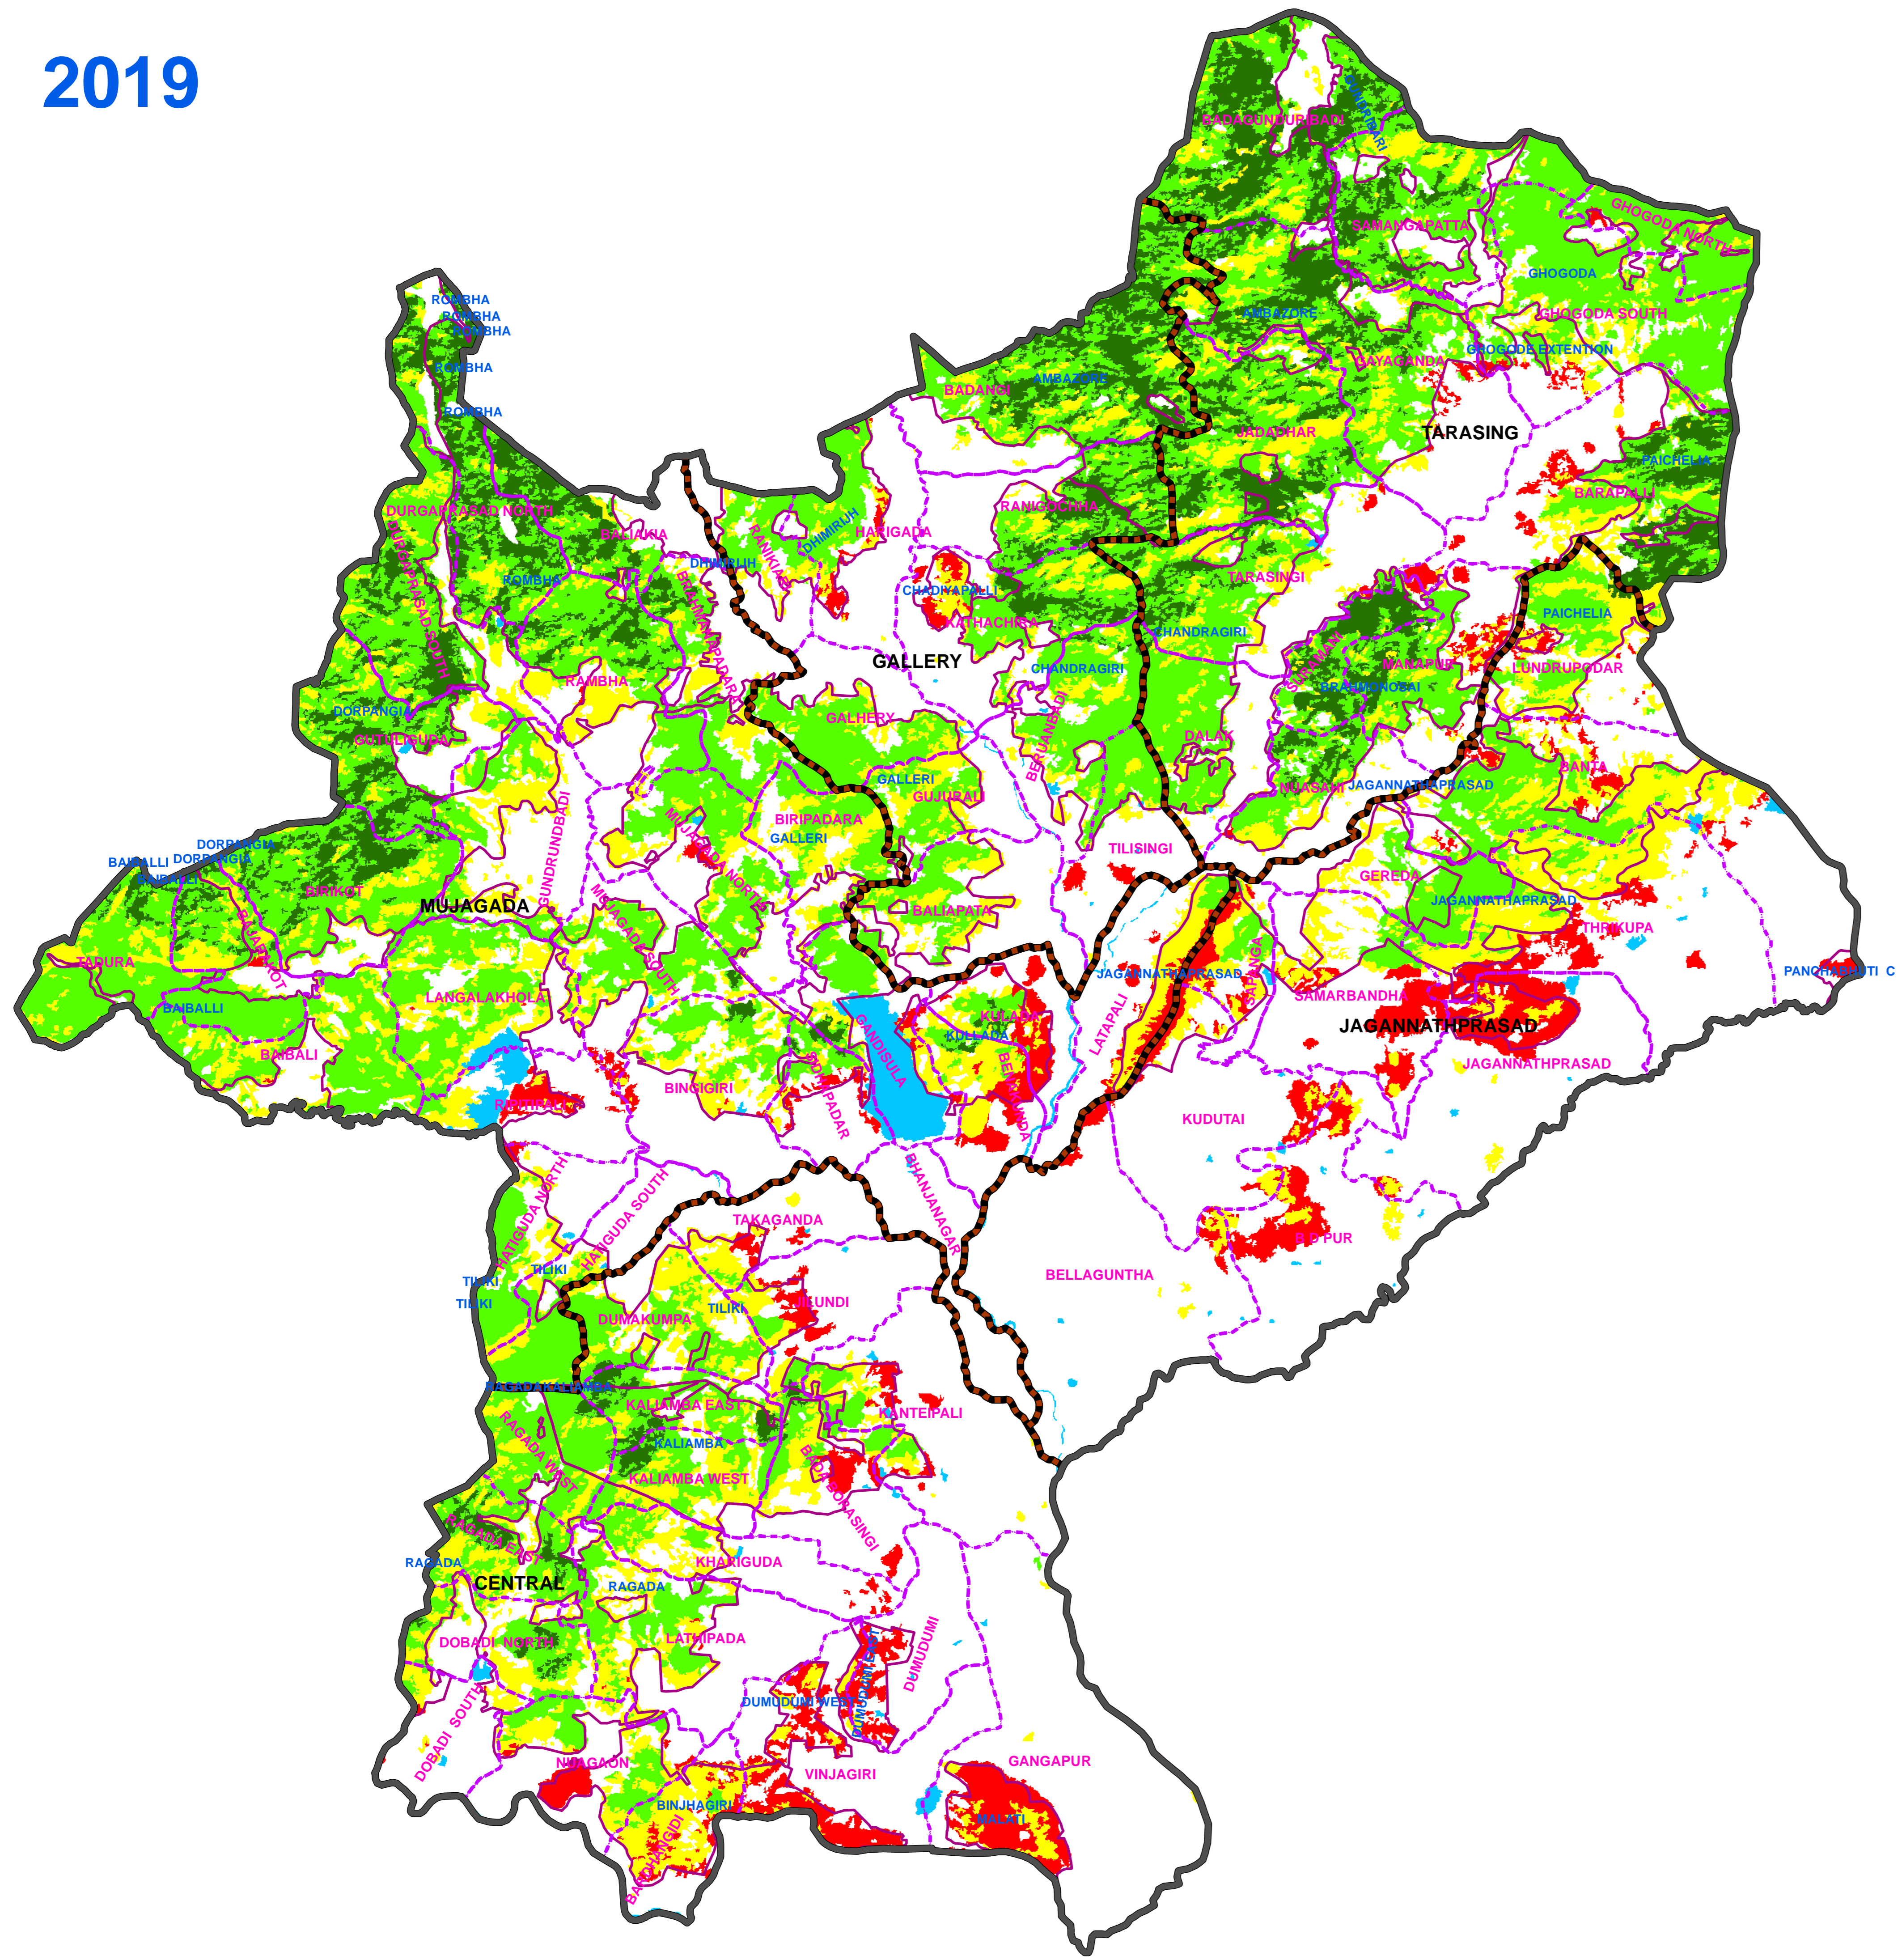

FOREST COVER CHANGE MAP OF GHUMUSUR NORTH FOREST DIVISION,

2019

2021

LEGEND

-  DIVISION BND
-  RANGE BND
-  BEAT BND
-  FOREST BND

-  Water
-  Non-Forest
-  Scrub
-  Open Forest
-  Moderately Dense Forest
-  Very Dense Forest

PREPARED BY : FOREST IT & GEOMATICS CENTRE
FOREST HEADQUARTERS, ODISHA
BHUBANESWAR