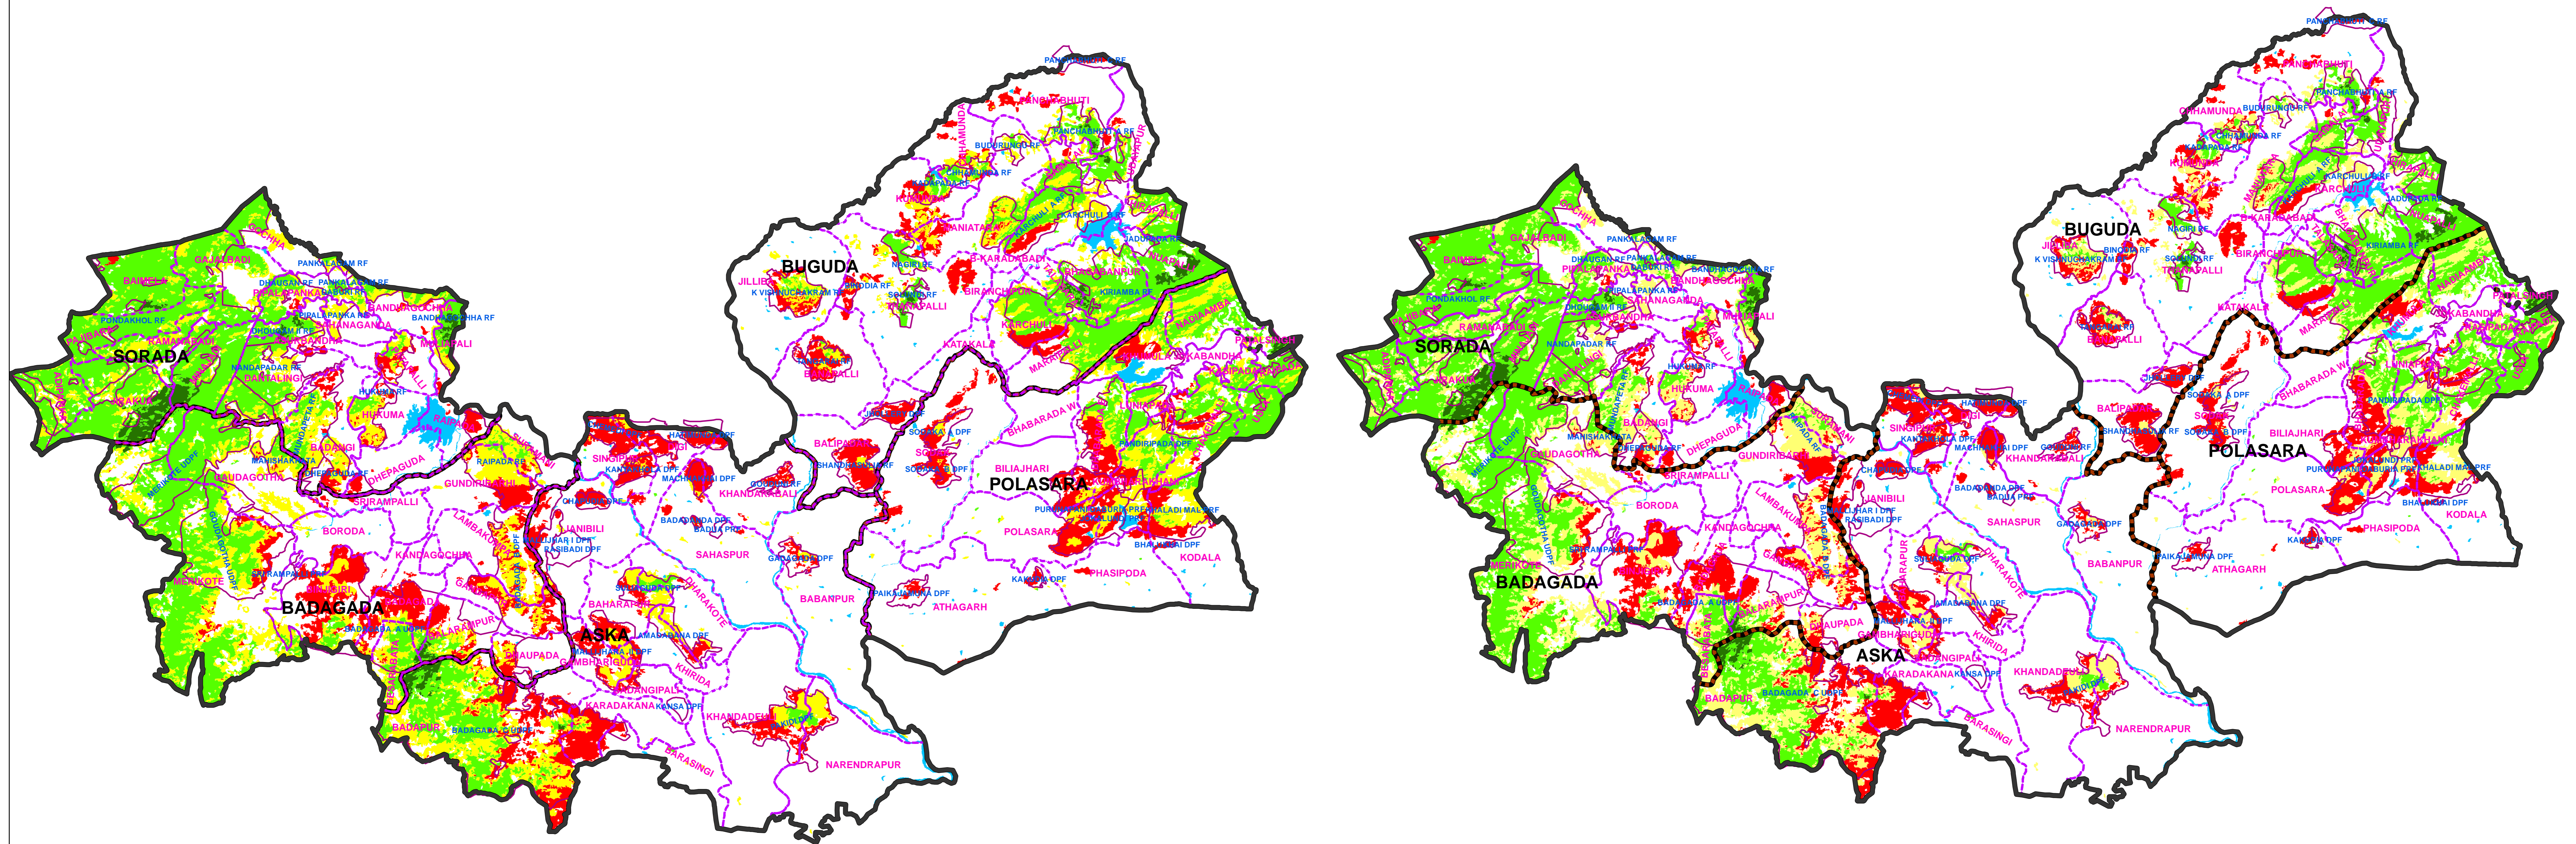

FOREST COVER CHANGE MAP OF GHUMUSUR SOUTH FOREST DIVISION,

2019

2017

LEGEND

- DIVISION BND
- RANGE BND
- BEAT BND
- FOREST BND

- Water
- Non-Forest
- Scrub
- Open Forest
- Moderately Dense Forest
- Very Dense Forest