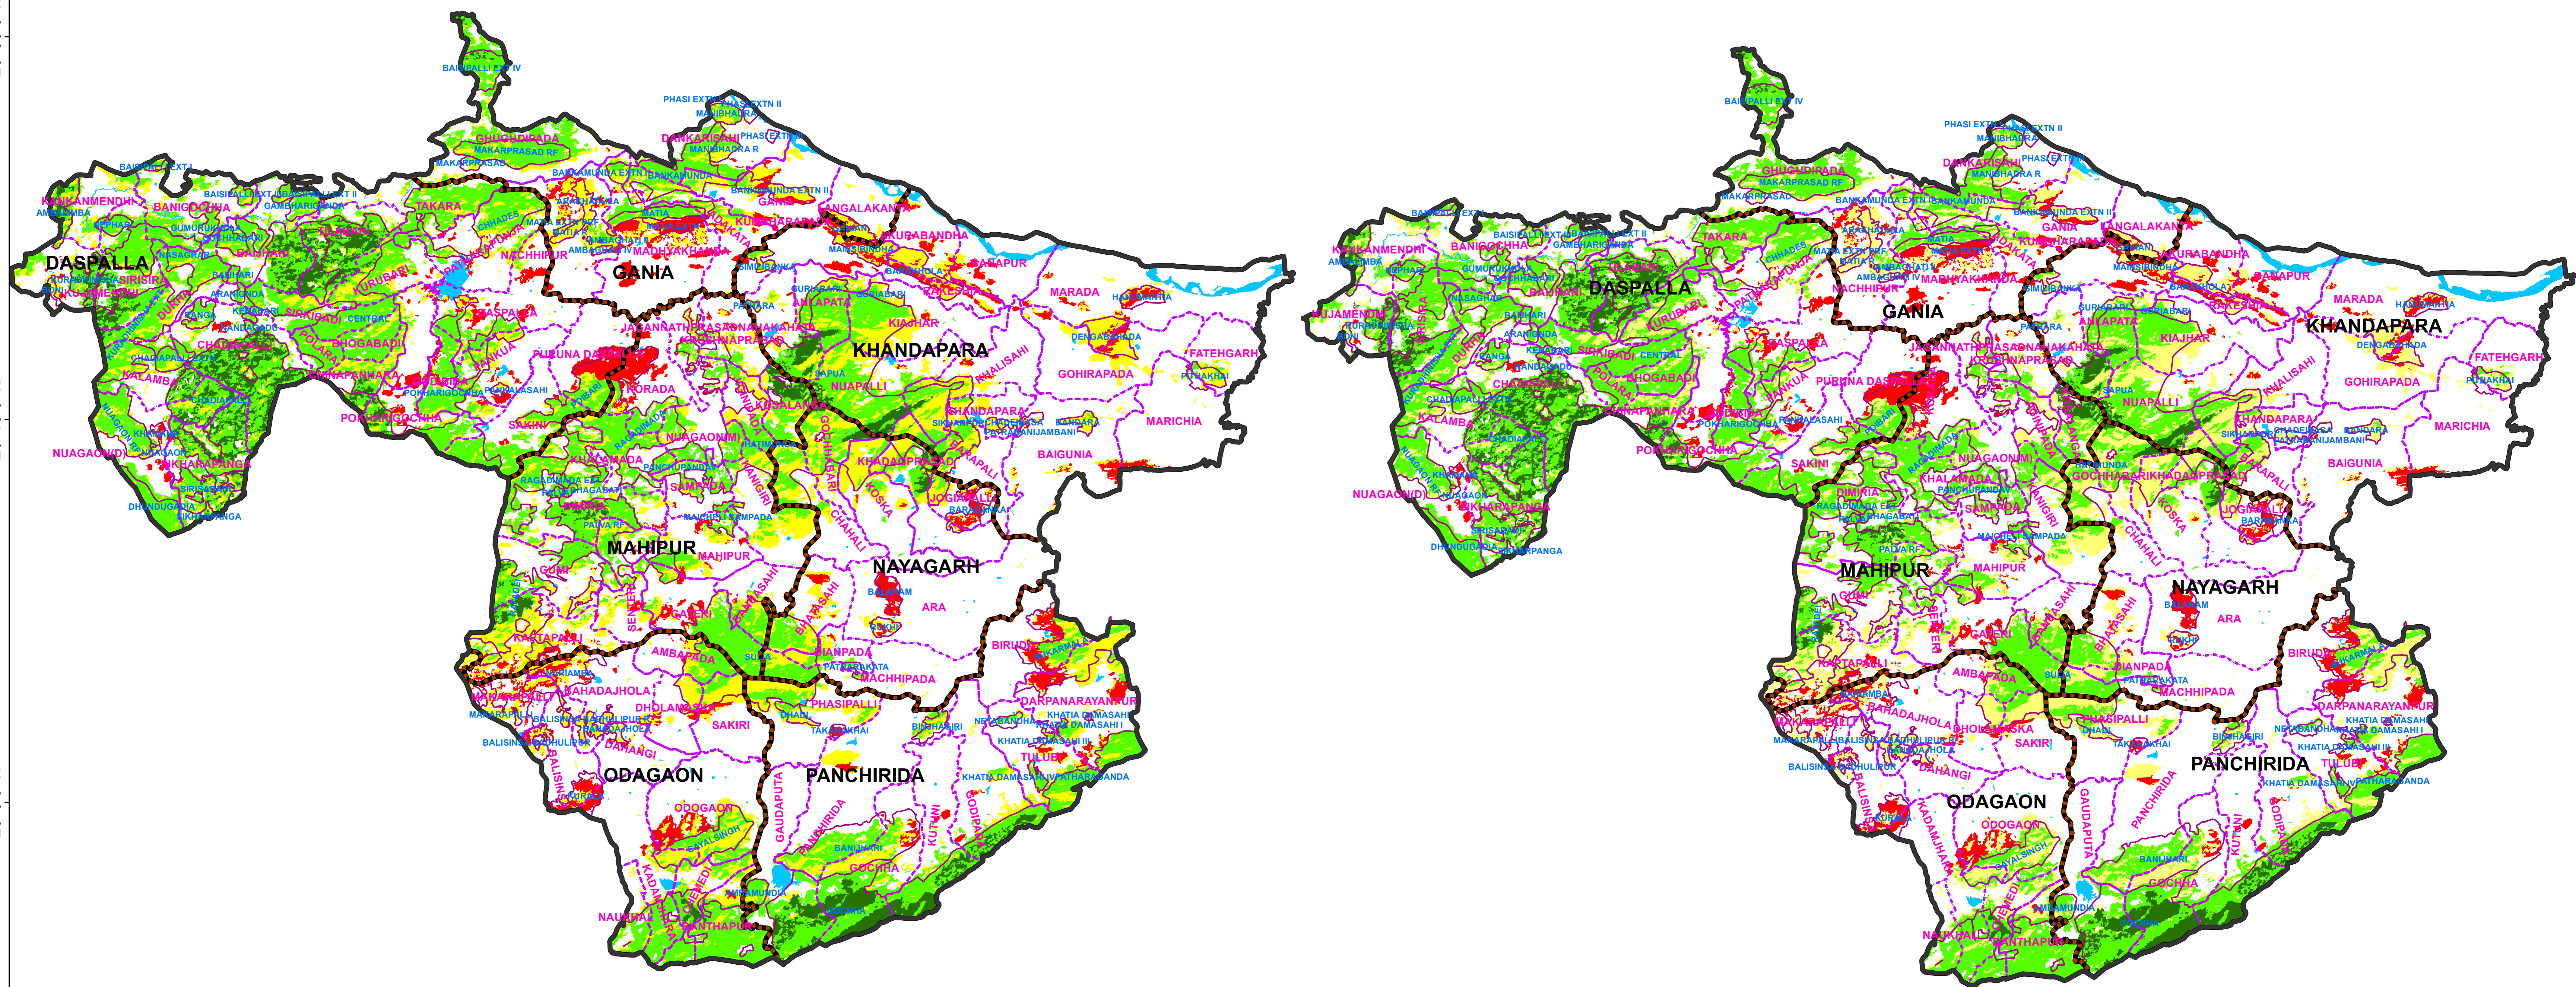

# FOREST COVER CHANGE MAP OF NAYAGARH FOREST DIVISION,

2019

2017

Water
  Non-Forest
  Scrub
  Open Forest
  Moderately Dense Forest
  Very Dense Forest

**LEGEND**

- DIVISION BND
- RANGE BND
- BEAT BND
- FOREST BND