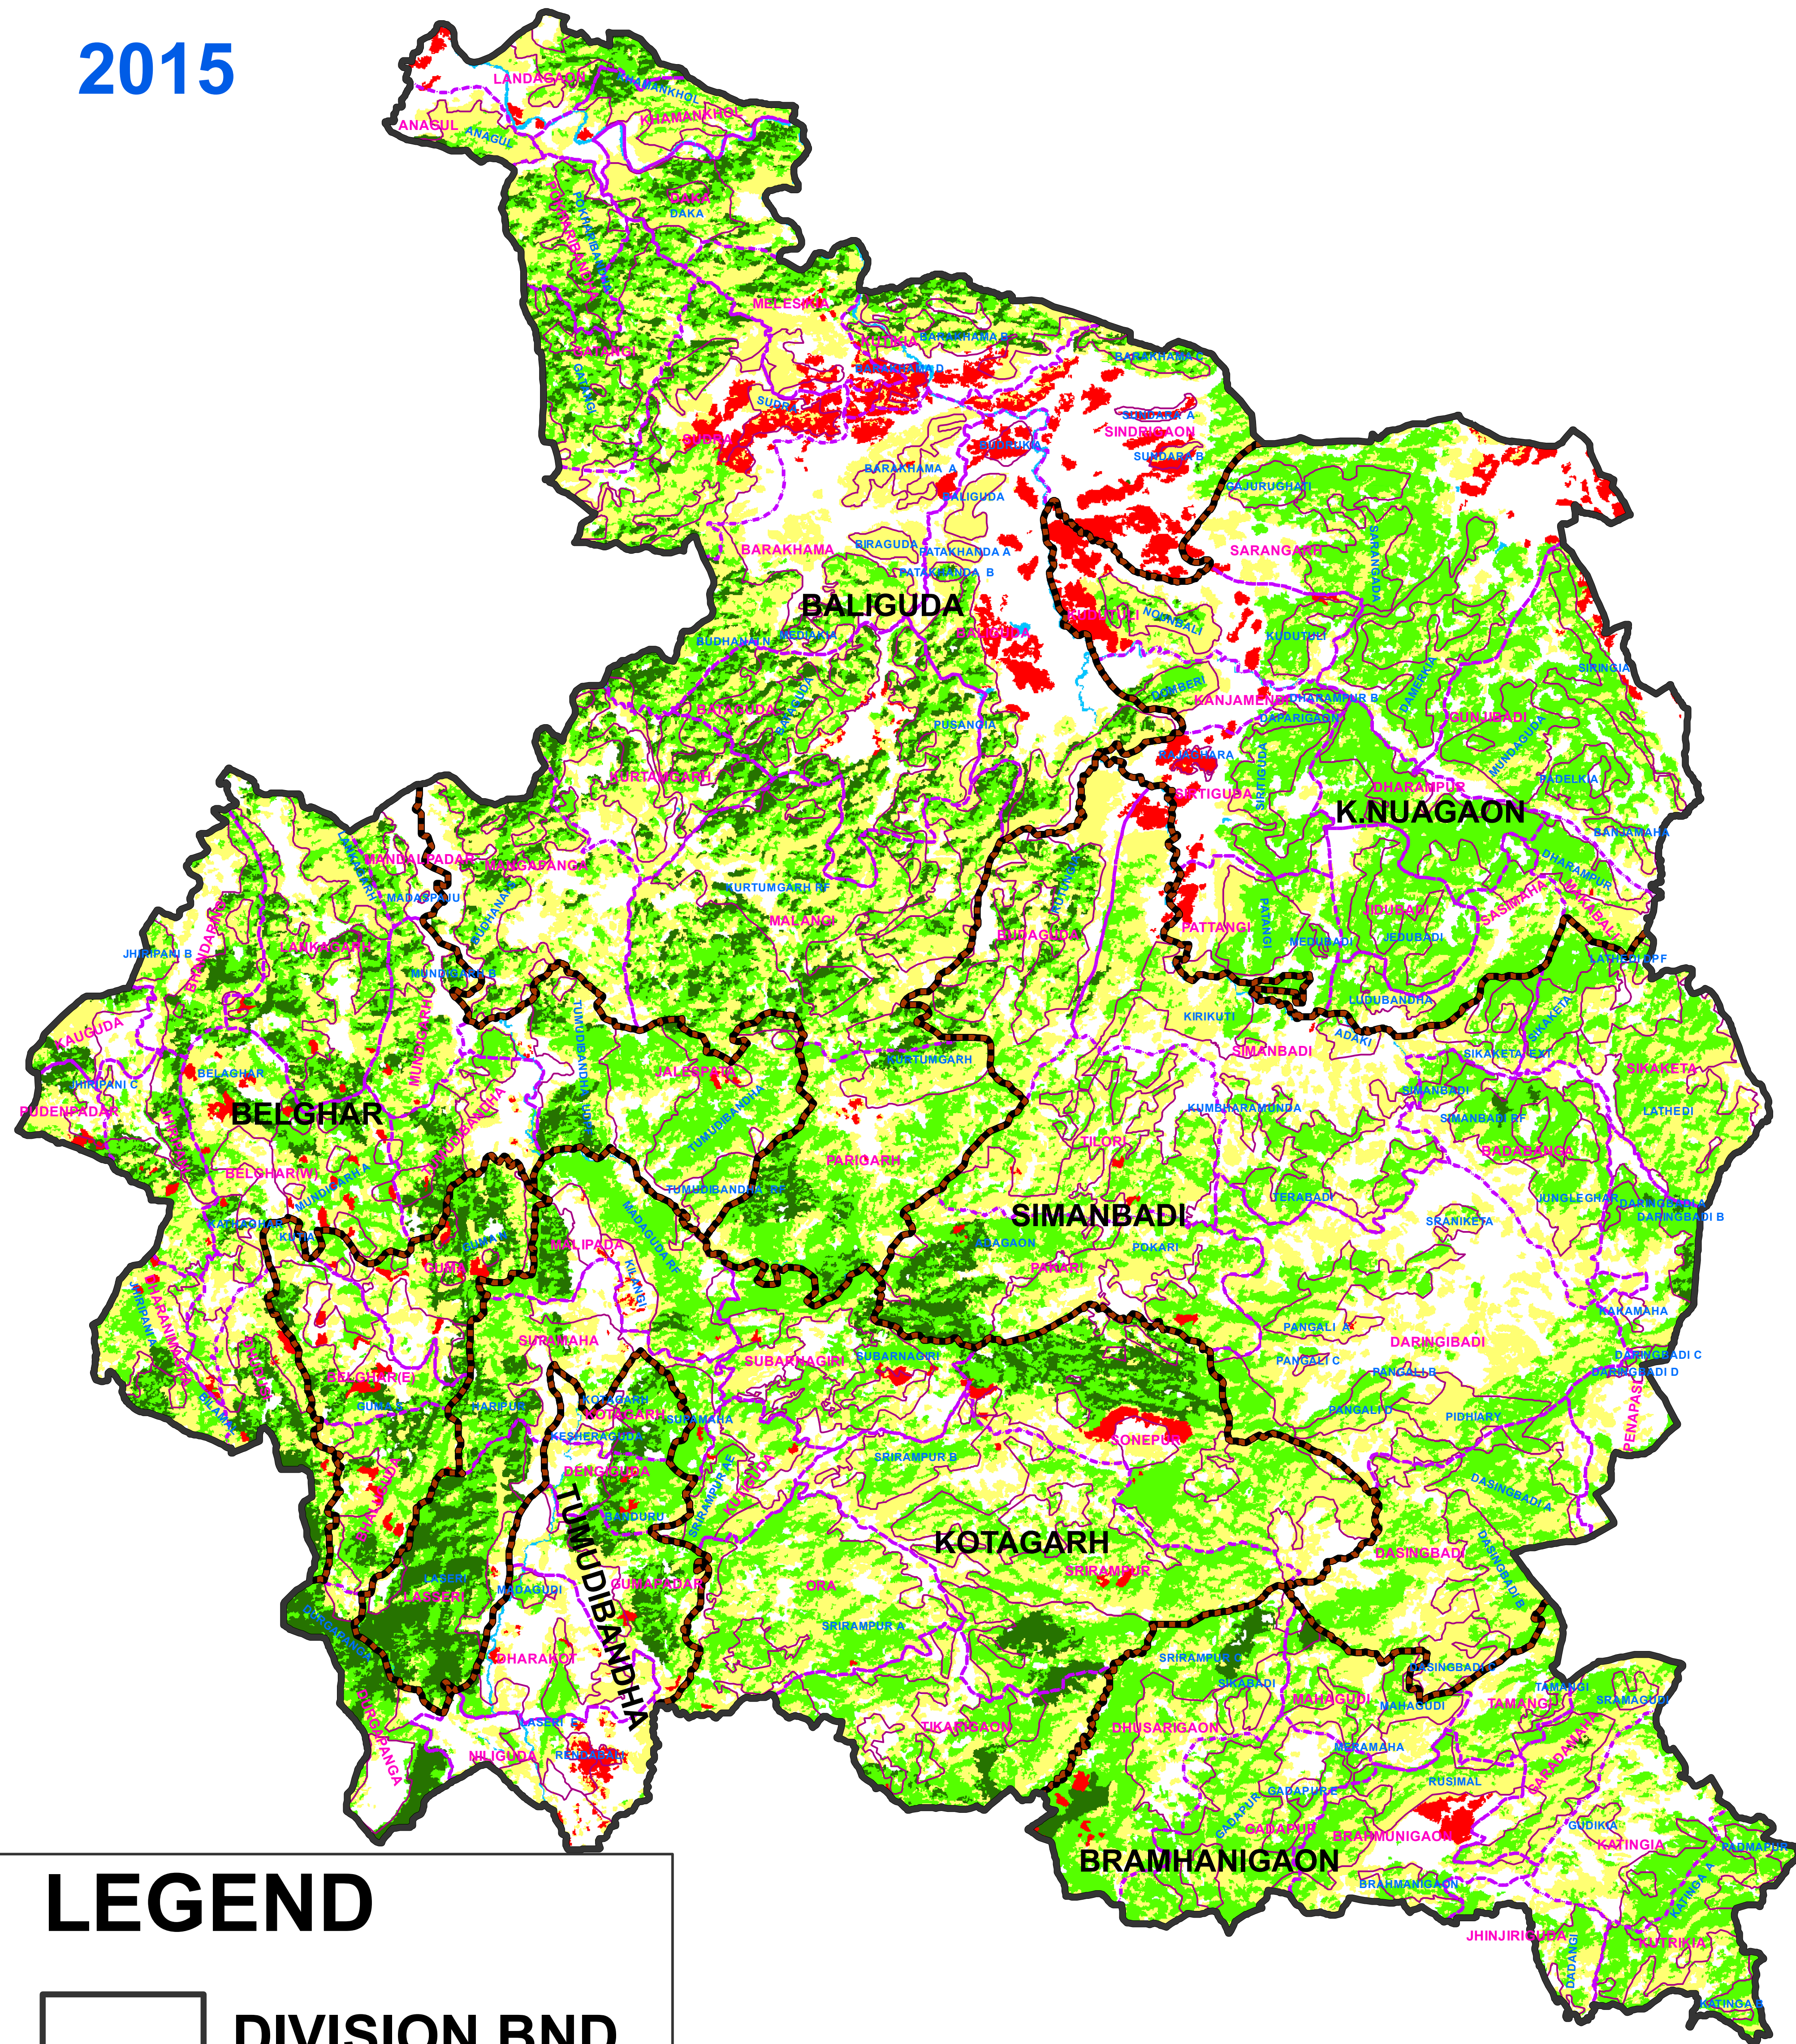

FOREST COVER CHANGE MAP OF BALIGUDA FOREST DIVISION,

2015

2017

LEGEND

-  DIVISION BND
-  RANGE BND
-  BEAT BND
-  FOREST BND

-  Water
-  Non-Forest
-  Scrub
-  Open Forest
-  Moderately Dense Forest
-  Very Dense Forest