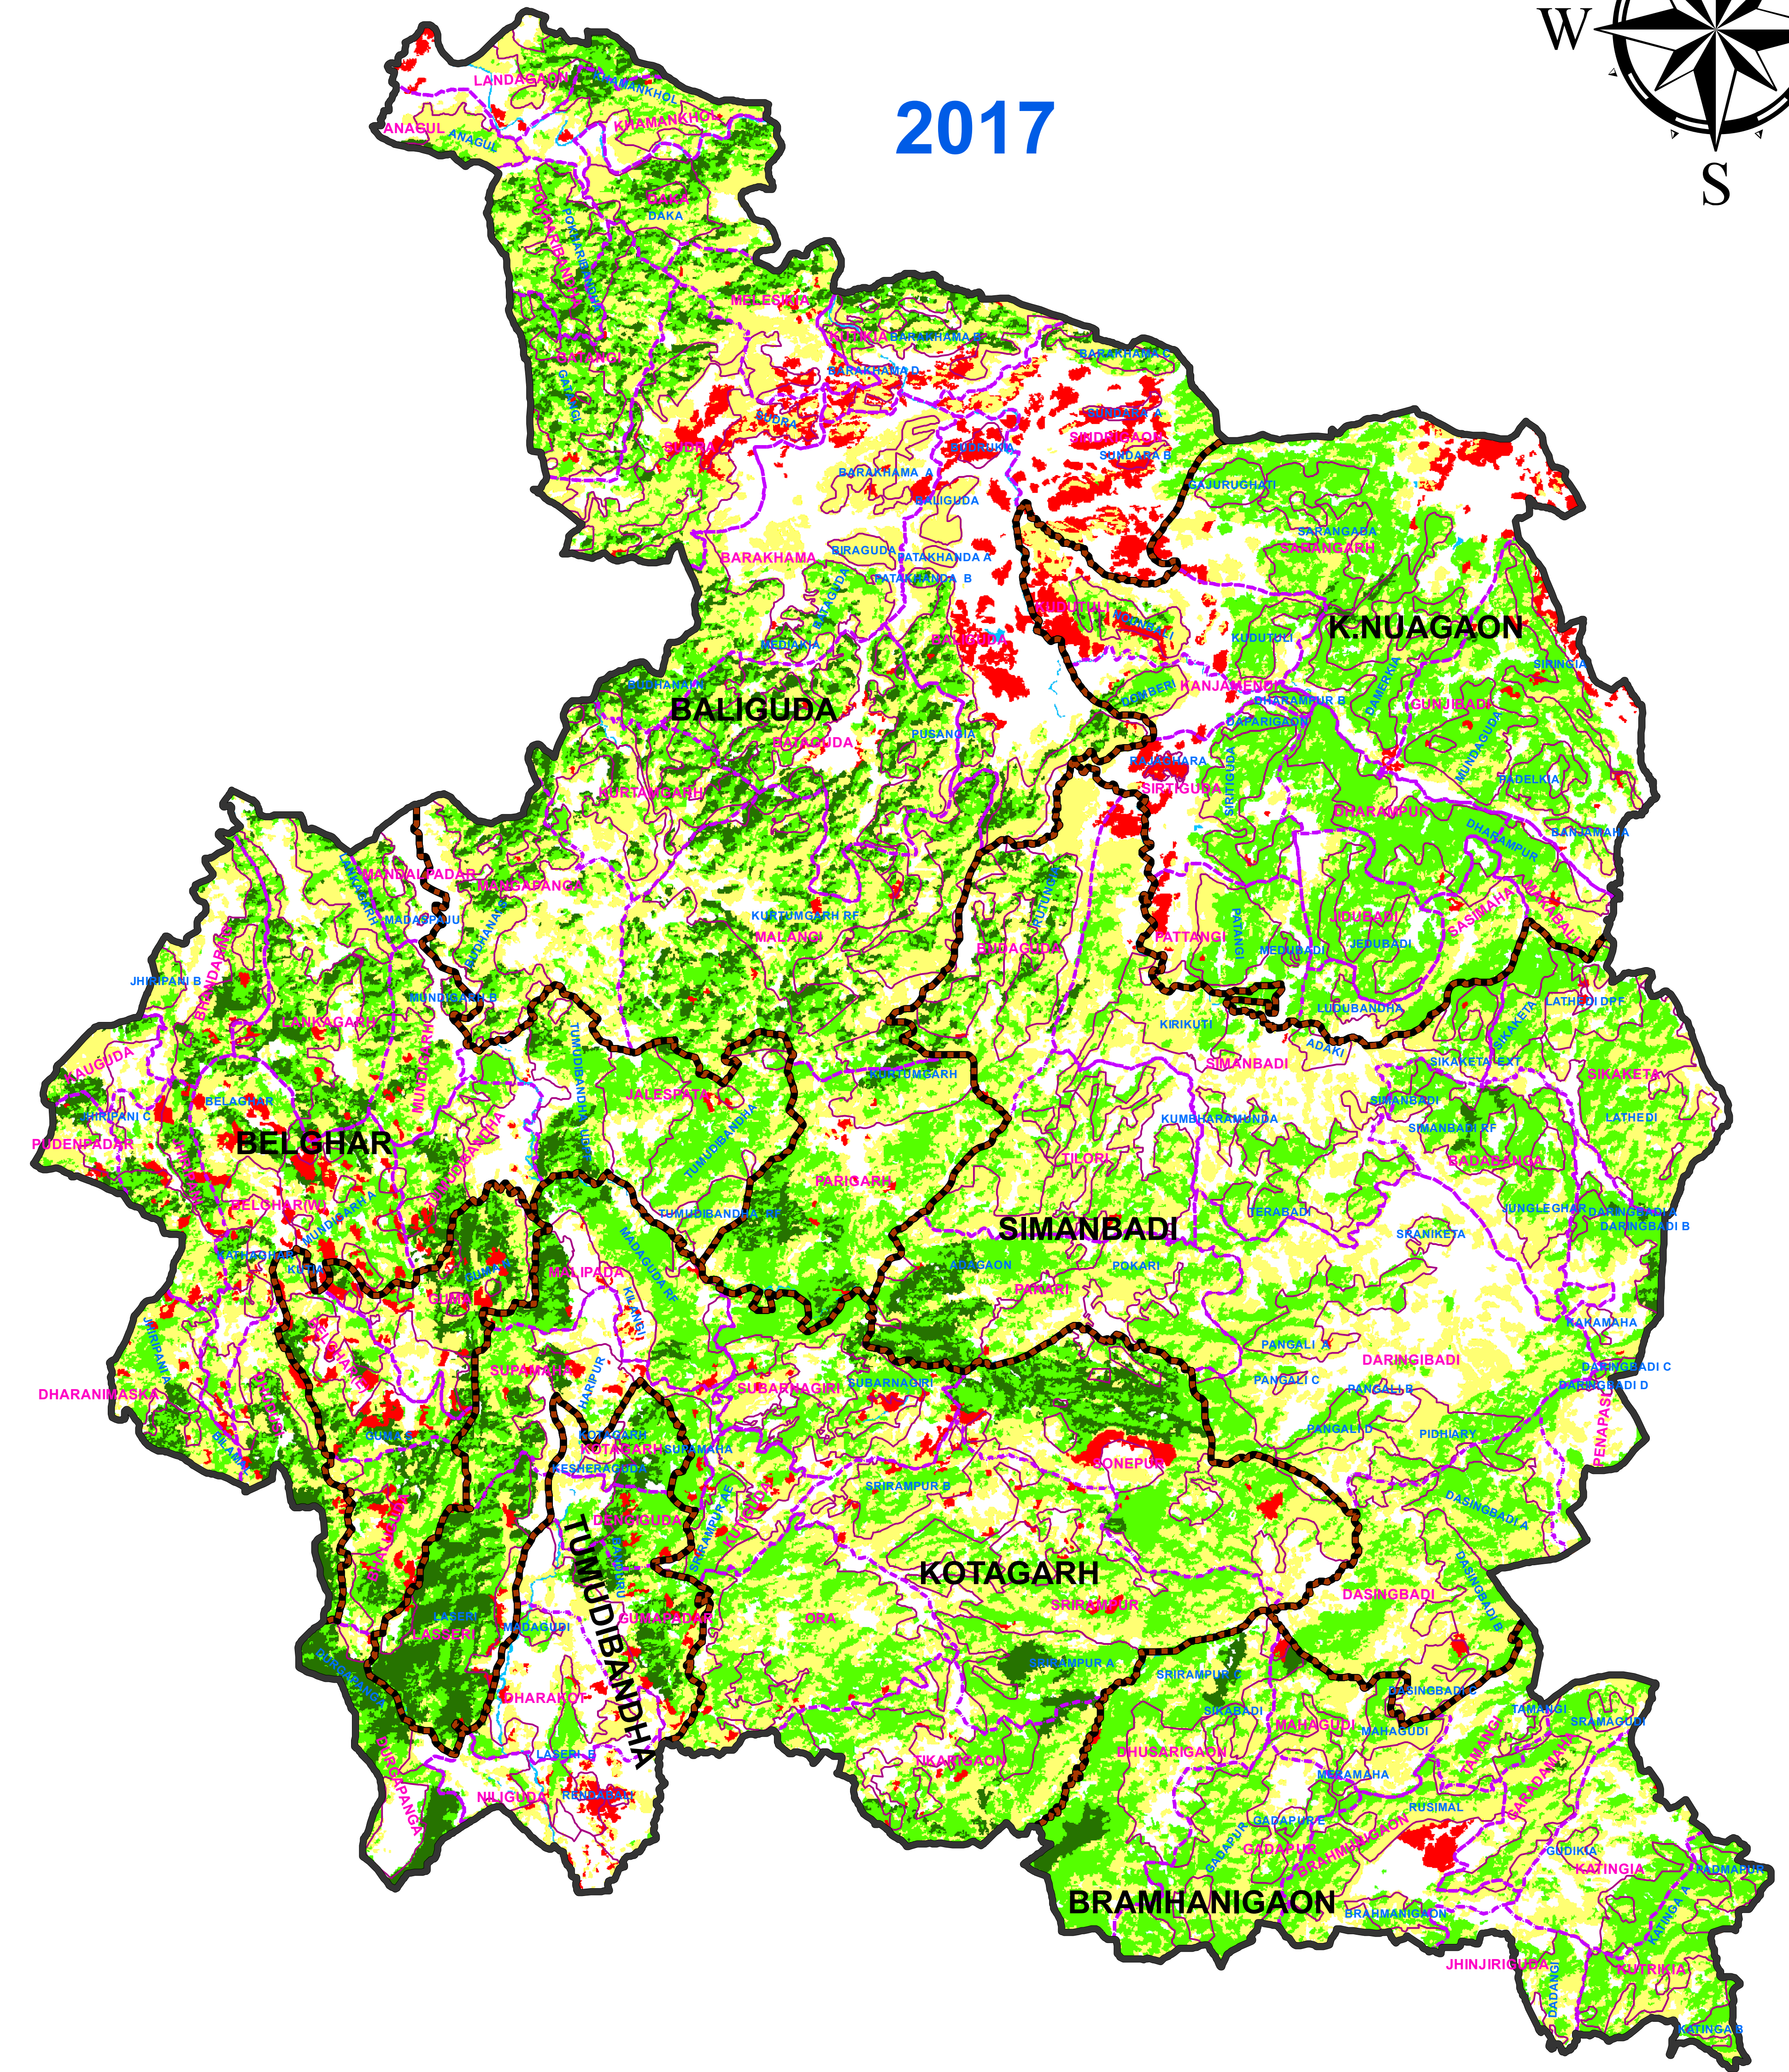

FOREST COVER CHANGE MAP OF BALIGUDA FOREST DIVISION,

2015

2017

LEGEND

-  DIVISION BND
-  RANGE BND
-  BEAT BND
-  FOREST BND

-  Water
-  Non-Forest
-  Scrub
-  Open Forest
-  Moderately Dense Forest
-  Very Dense Forest