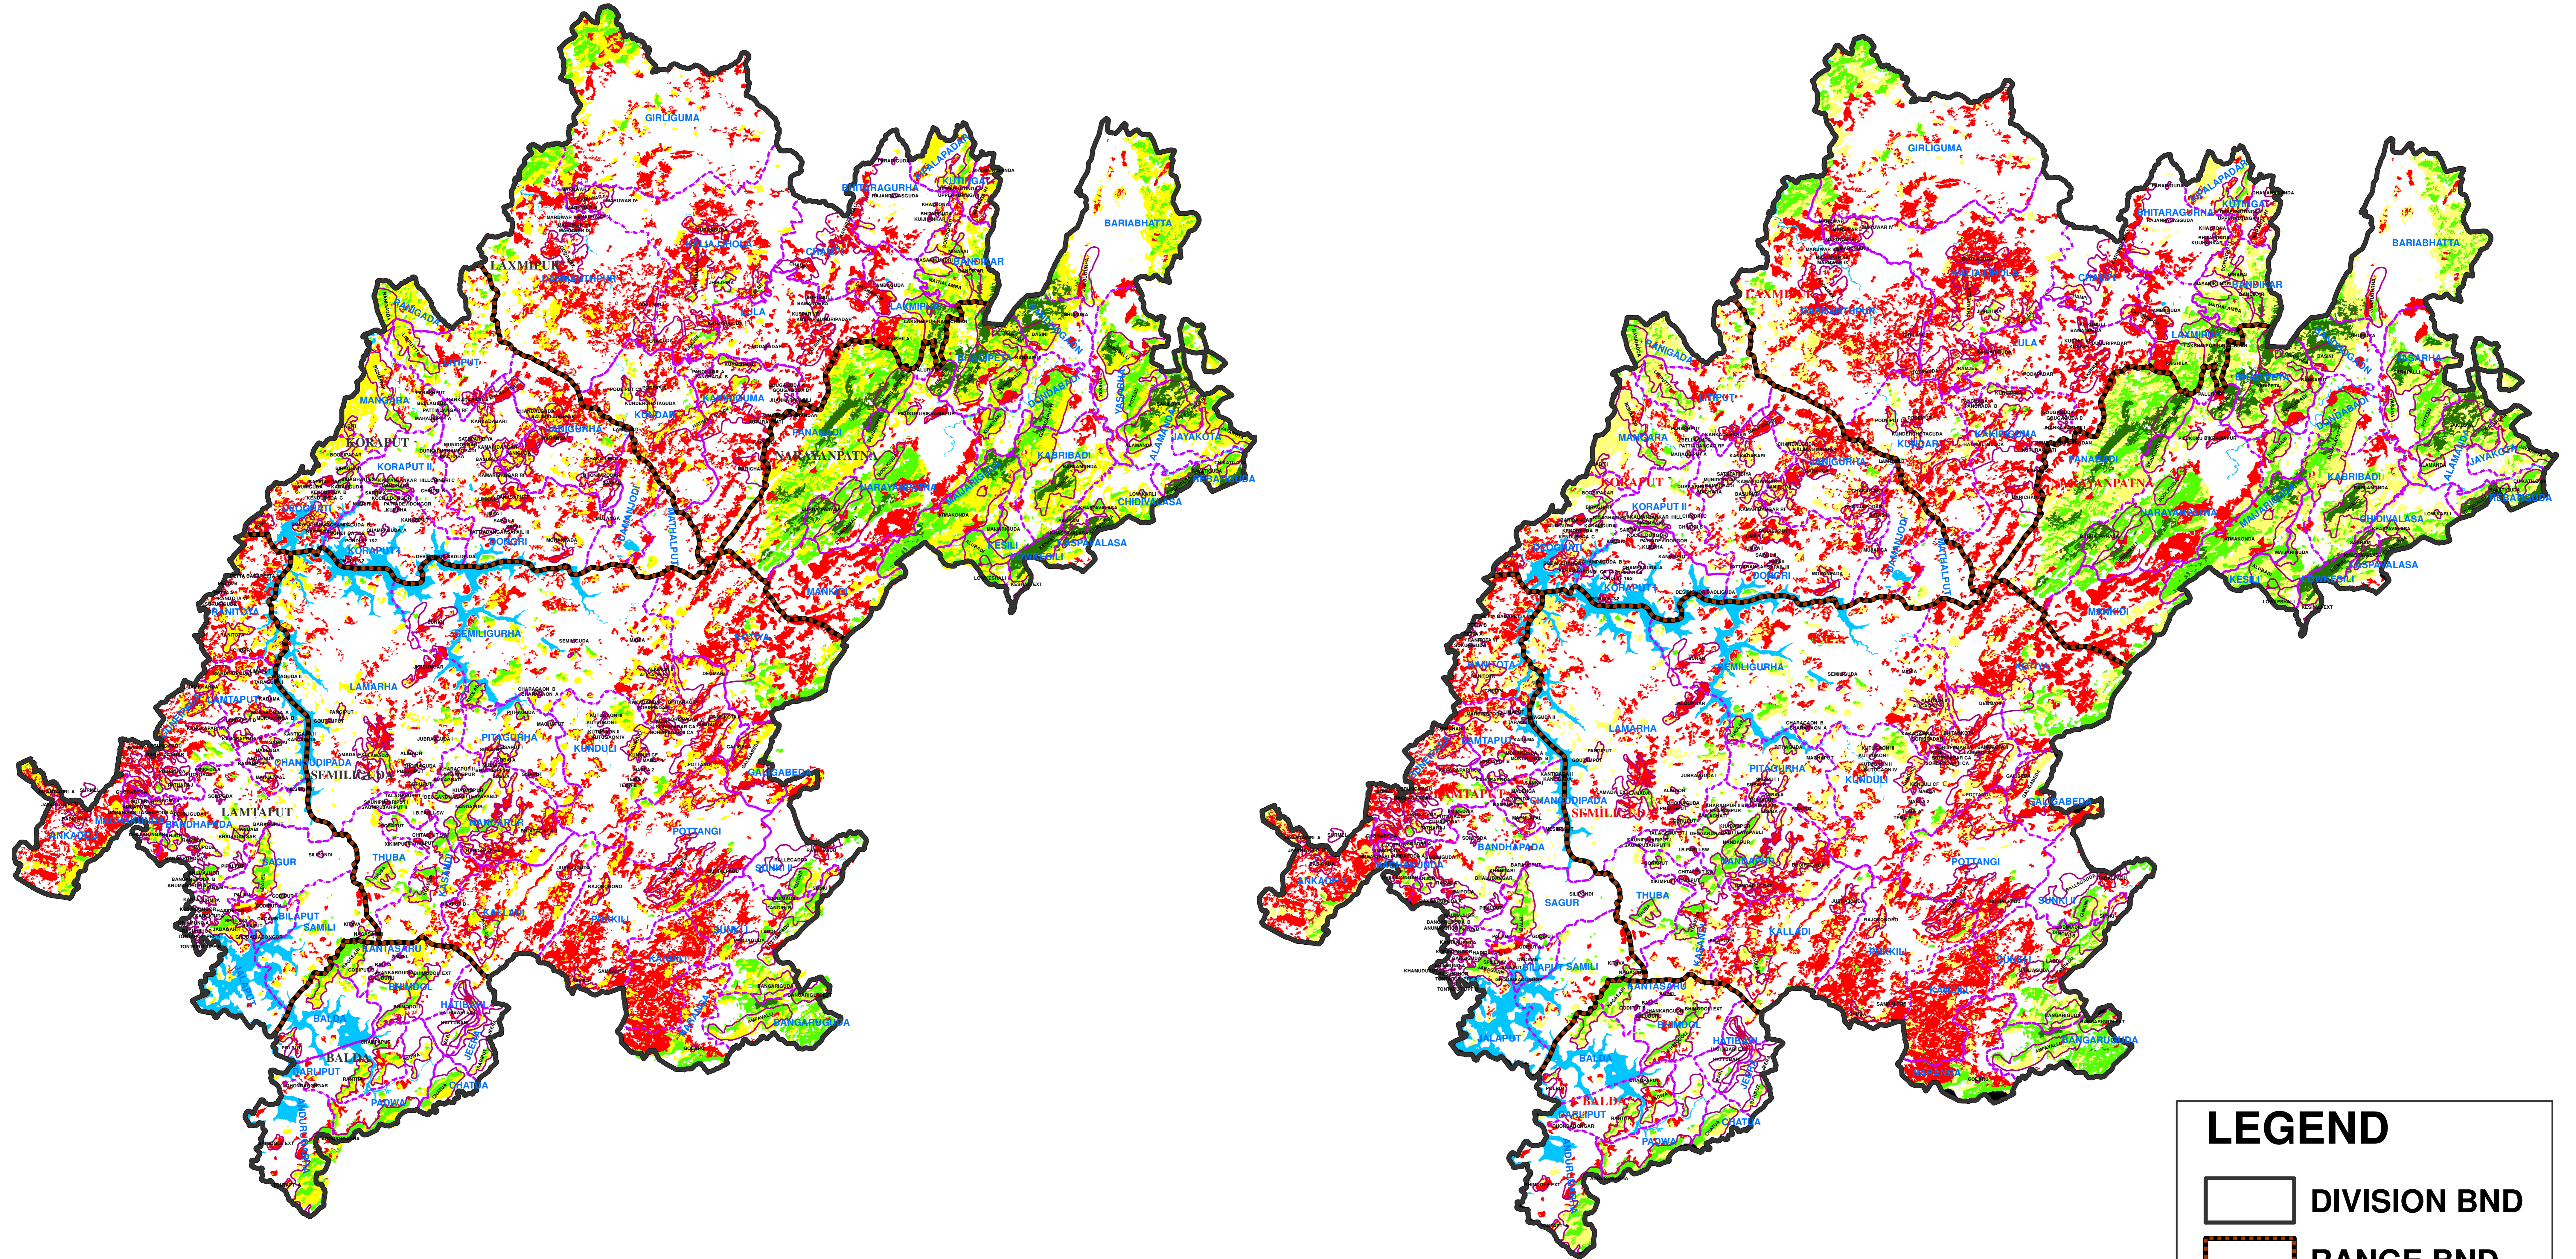

FOREST COVER CHANGE MAP OF KORAPUT FOREST DIVISION.

2019

2017

LEGEND

- DIVISION BND
- RANGE BND
- BEAT BND
- FOREST BND

PREPARED BY : FOREST IT & GEOMATICS CENTRE
FOREST HEADQUATERS, ODISHA
BHUBANESWAR

- Water
- Non-Forest
- Scrub
- Open Forest
- Moderately Dense Forest
- Very Dense Forest