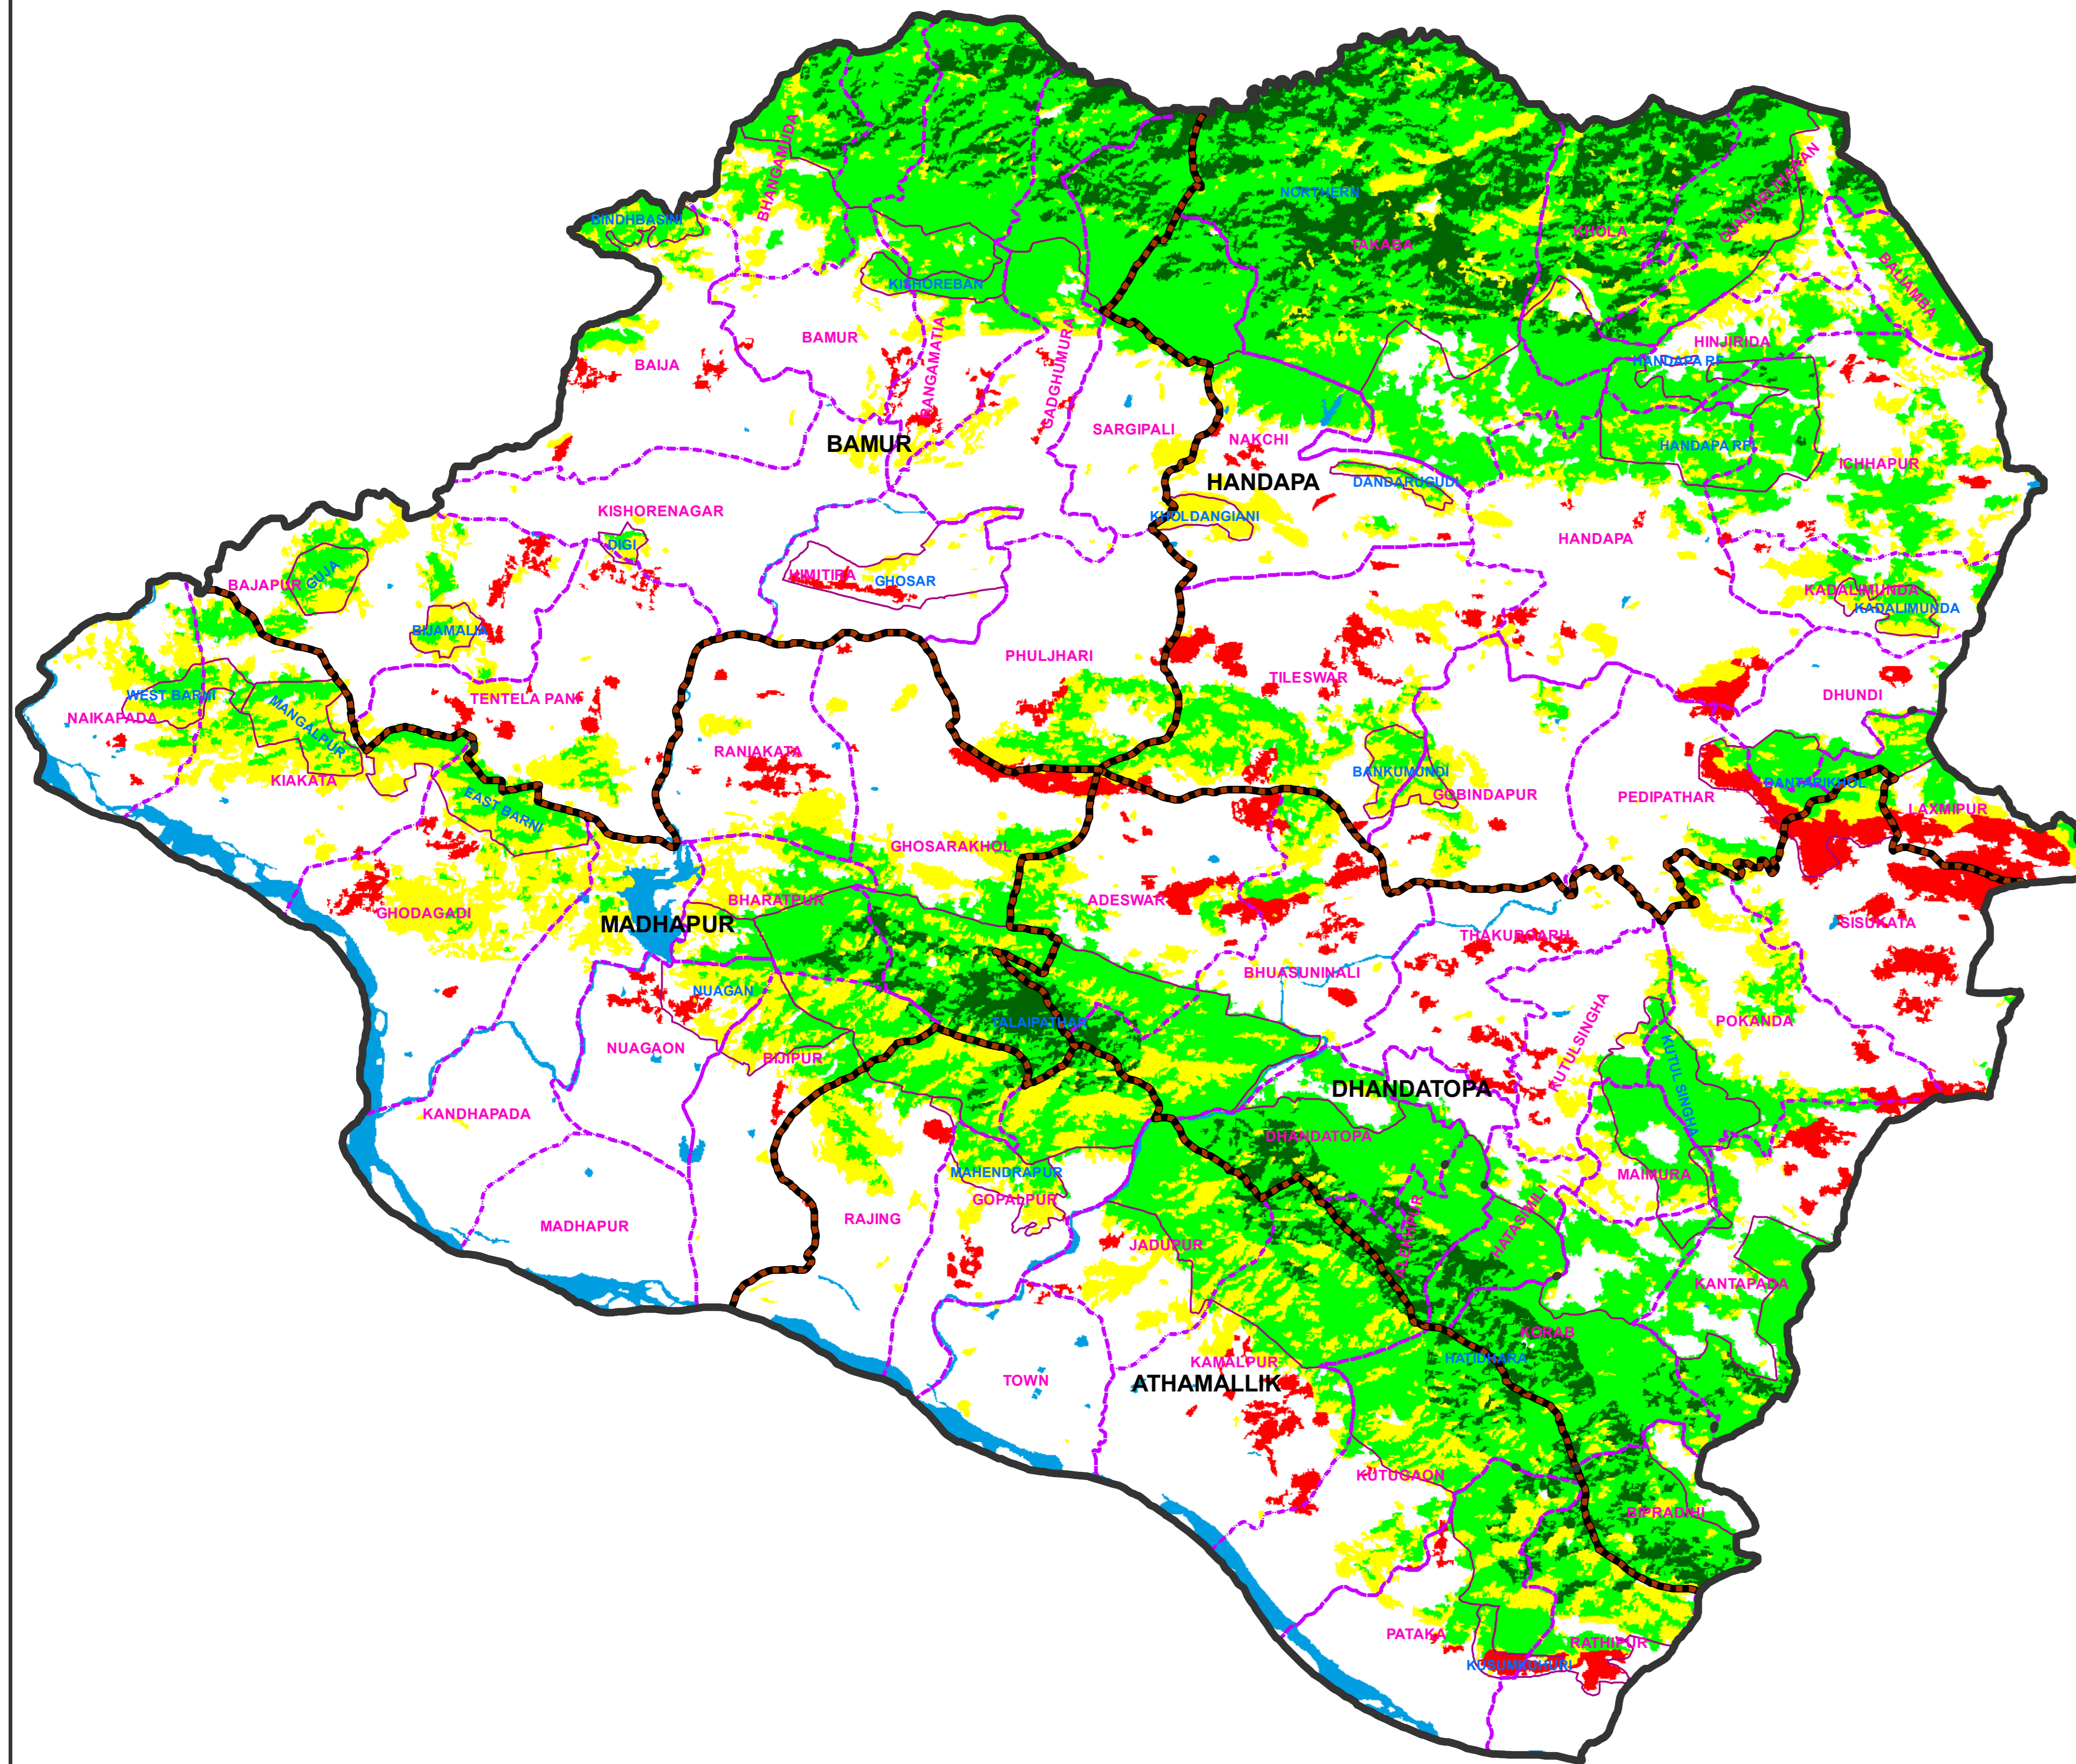

FOREST COVER CHANGE MAP OF ATHAMALLIK FOREST DIVISION ANGUL CIRCLE

2015

2017

LEGEND

- DIVISION BND
- RANGE BND
- BEAT BND
- FOREST BND

- Water
- Non-Forest
- Scrub
- Open Forest
- Moderately Dense Forest
- Very Dense Forest