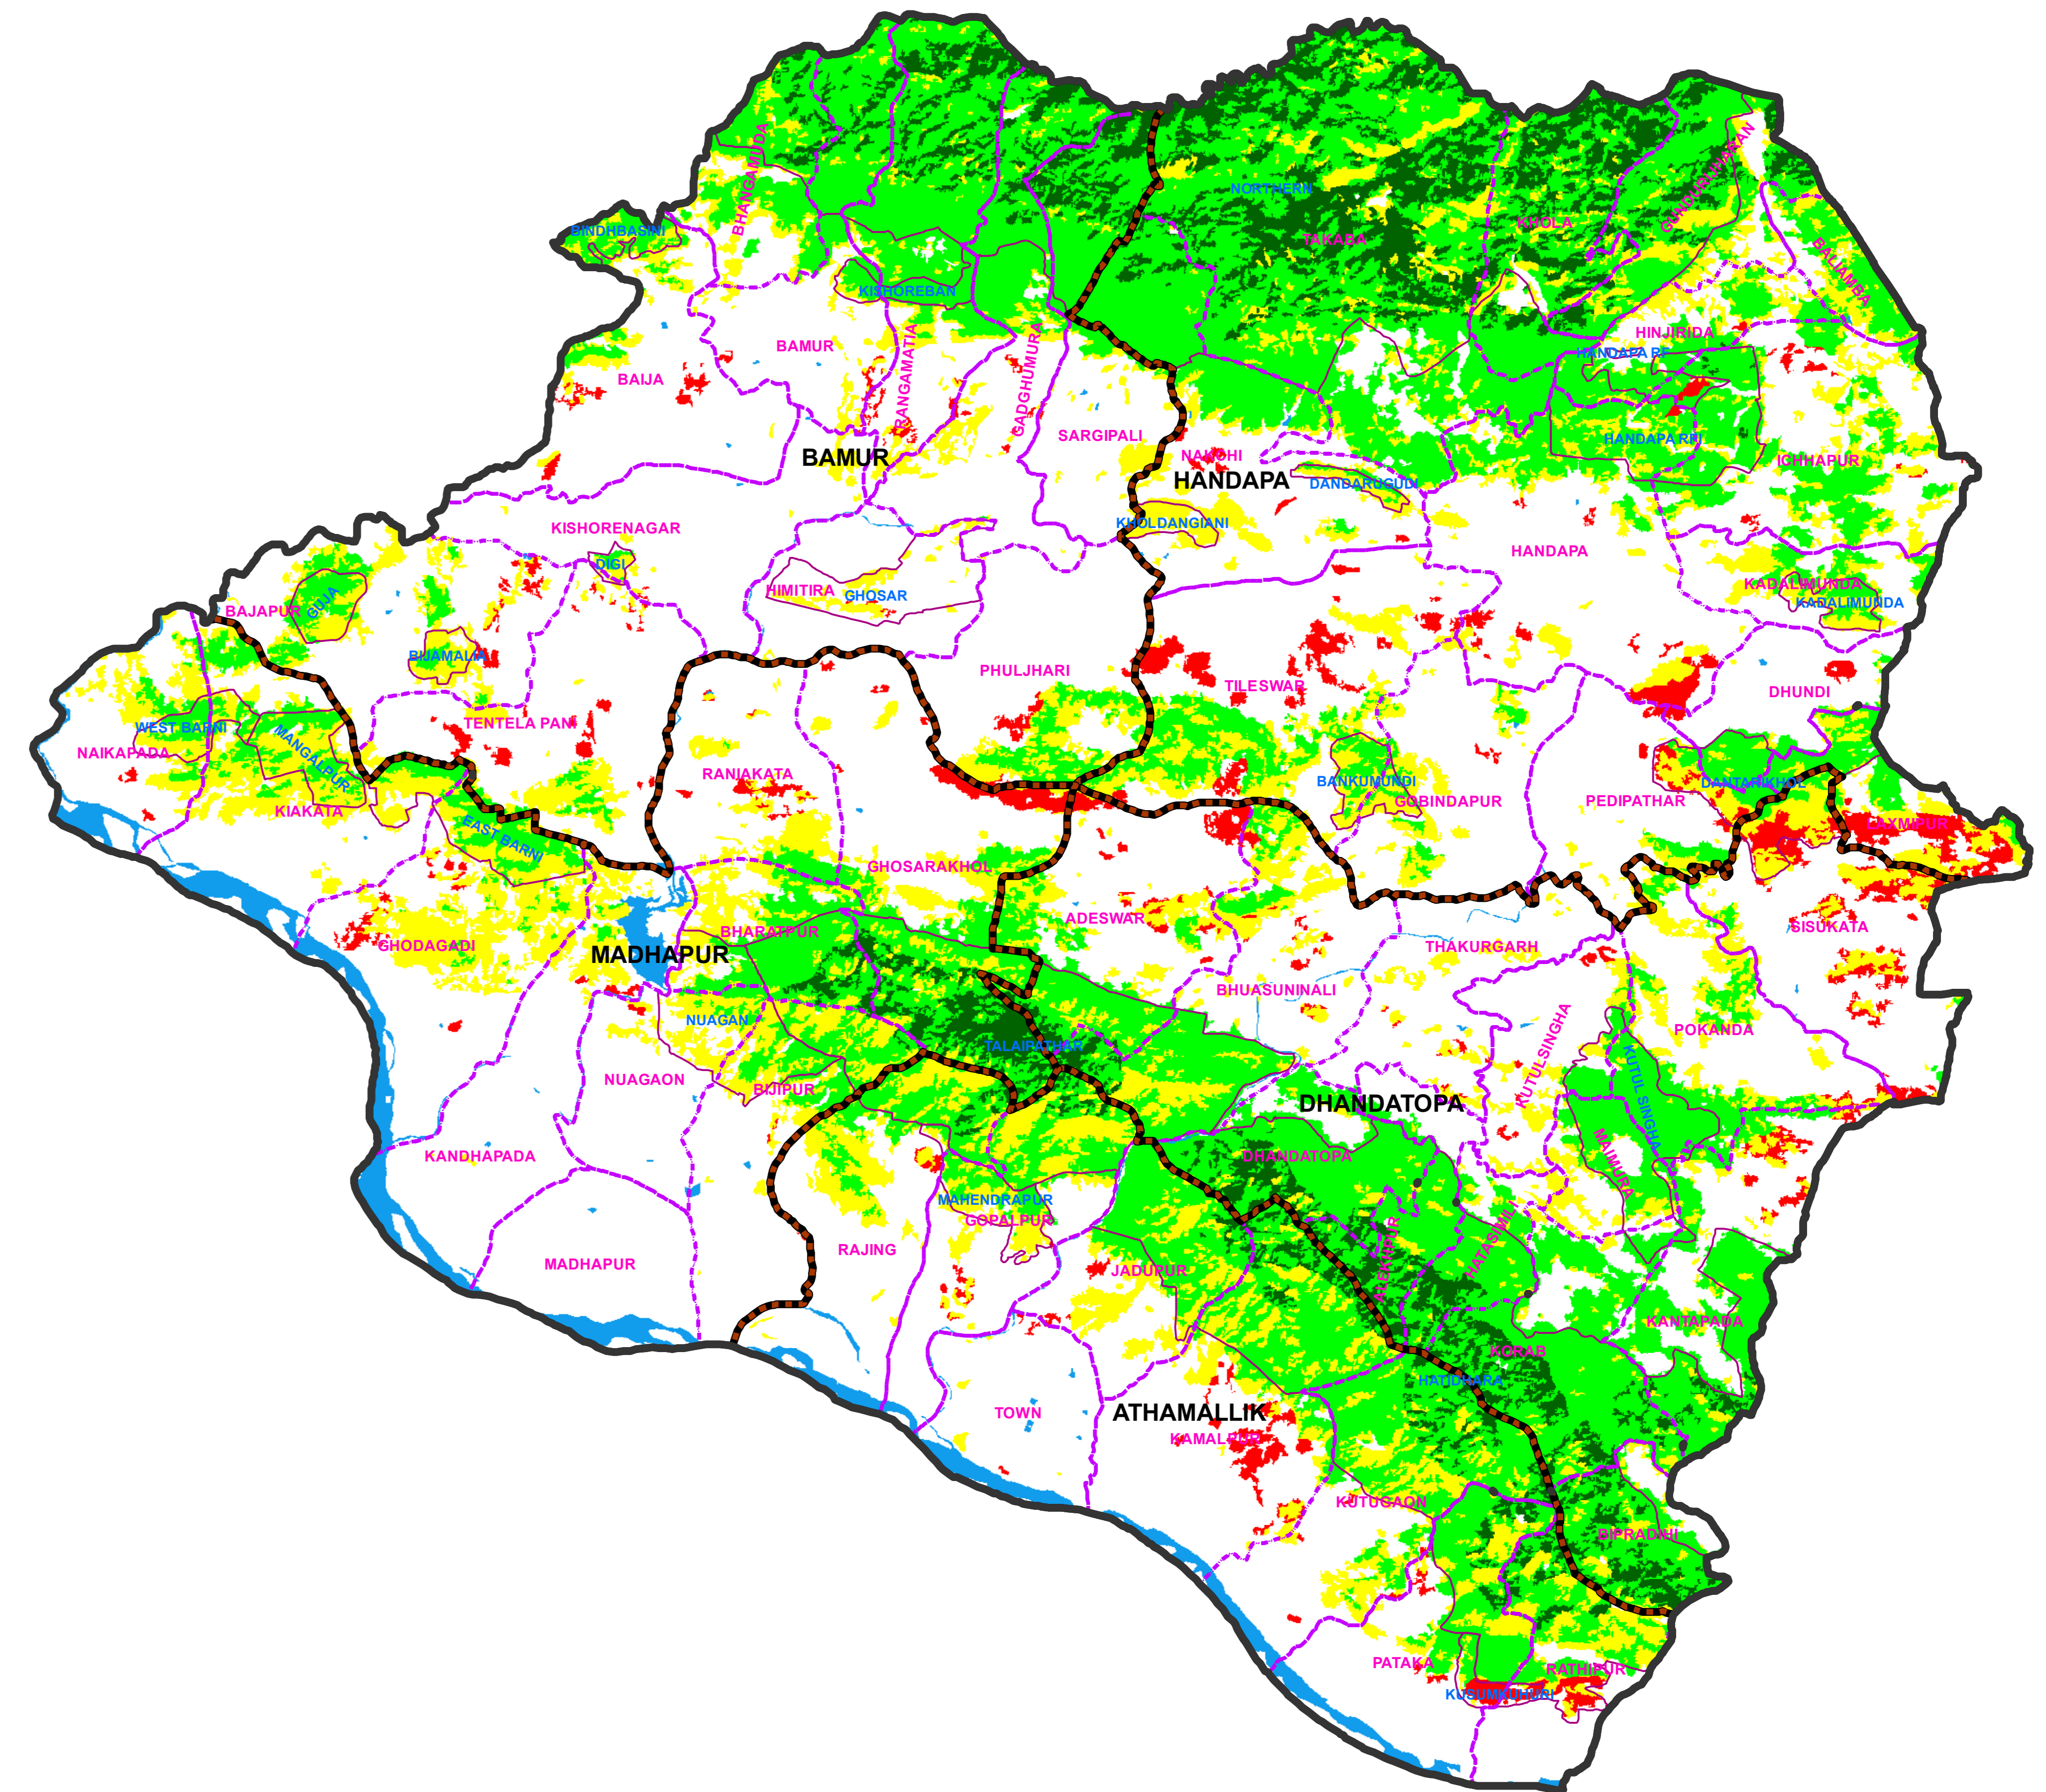

FOREST COVER CHANGE MAP OF ATHAMALLIK FOREST DIVISION ANGUL CIRCLE

2015

2017

LEGEND

- DIVISION BND
- RANGE BND
- BEAT BND
- FOREST BND

- Water
- Non-Forest
- Scrub
- Open Forest
- Moderately Dense Forest
- Very Dense Forest