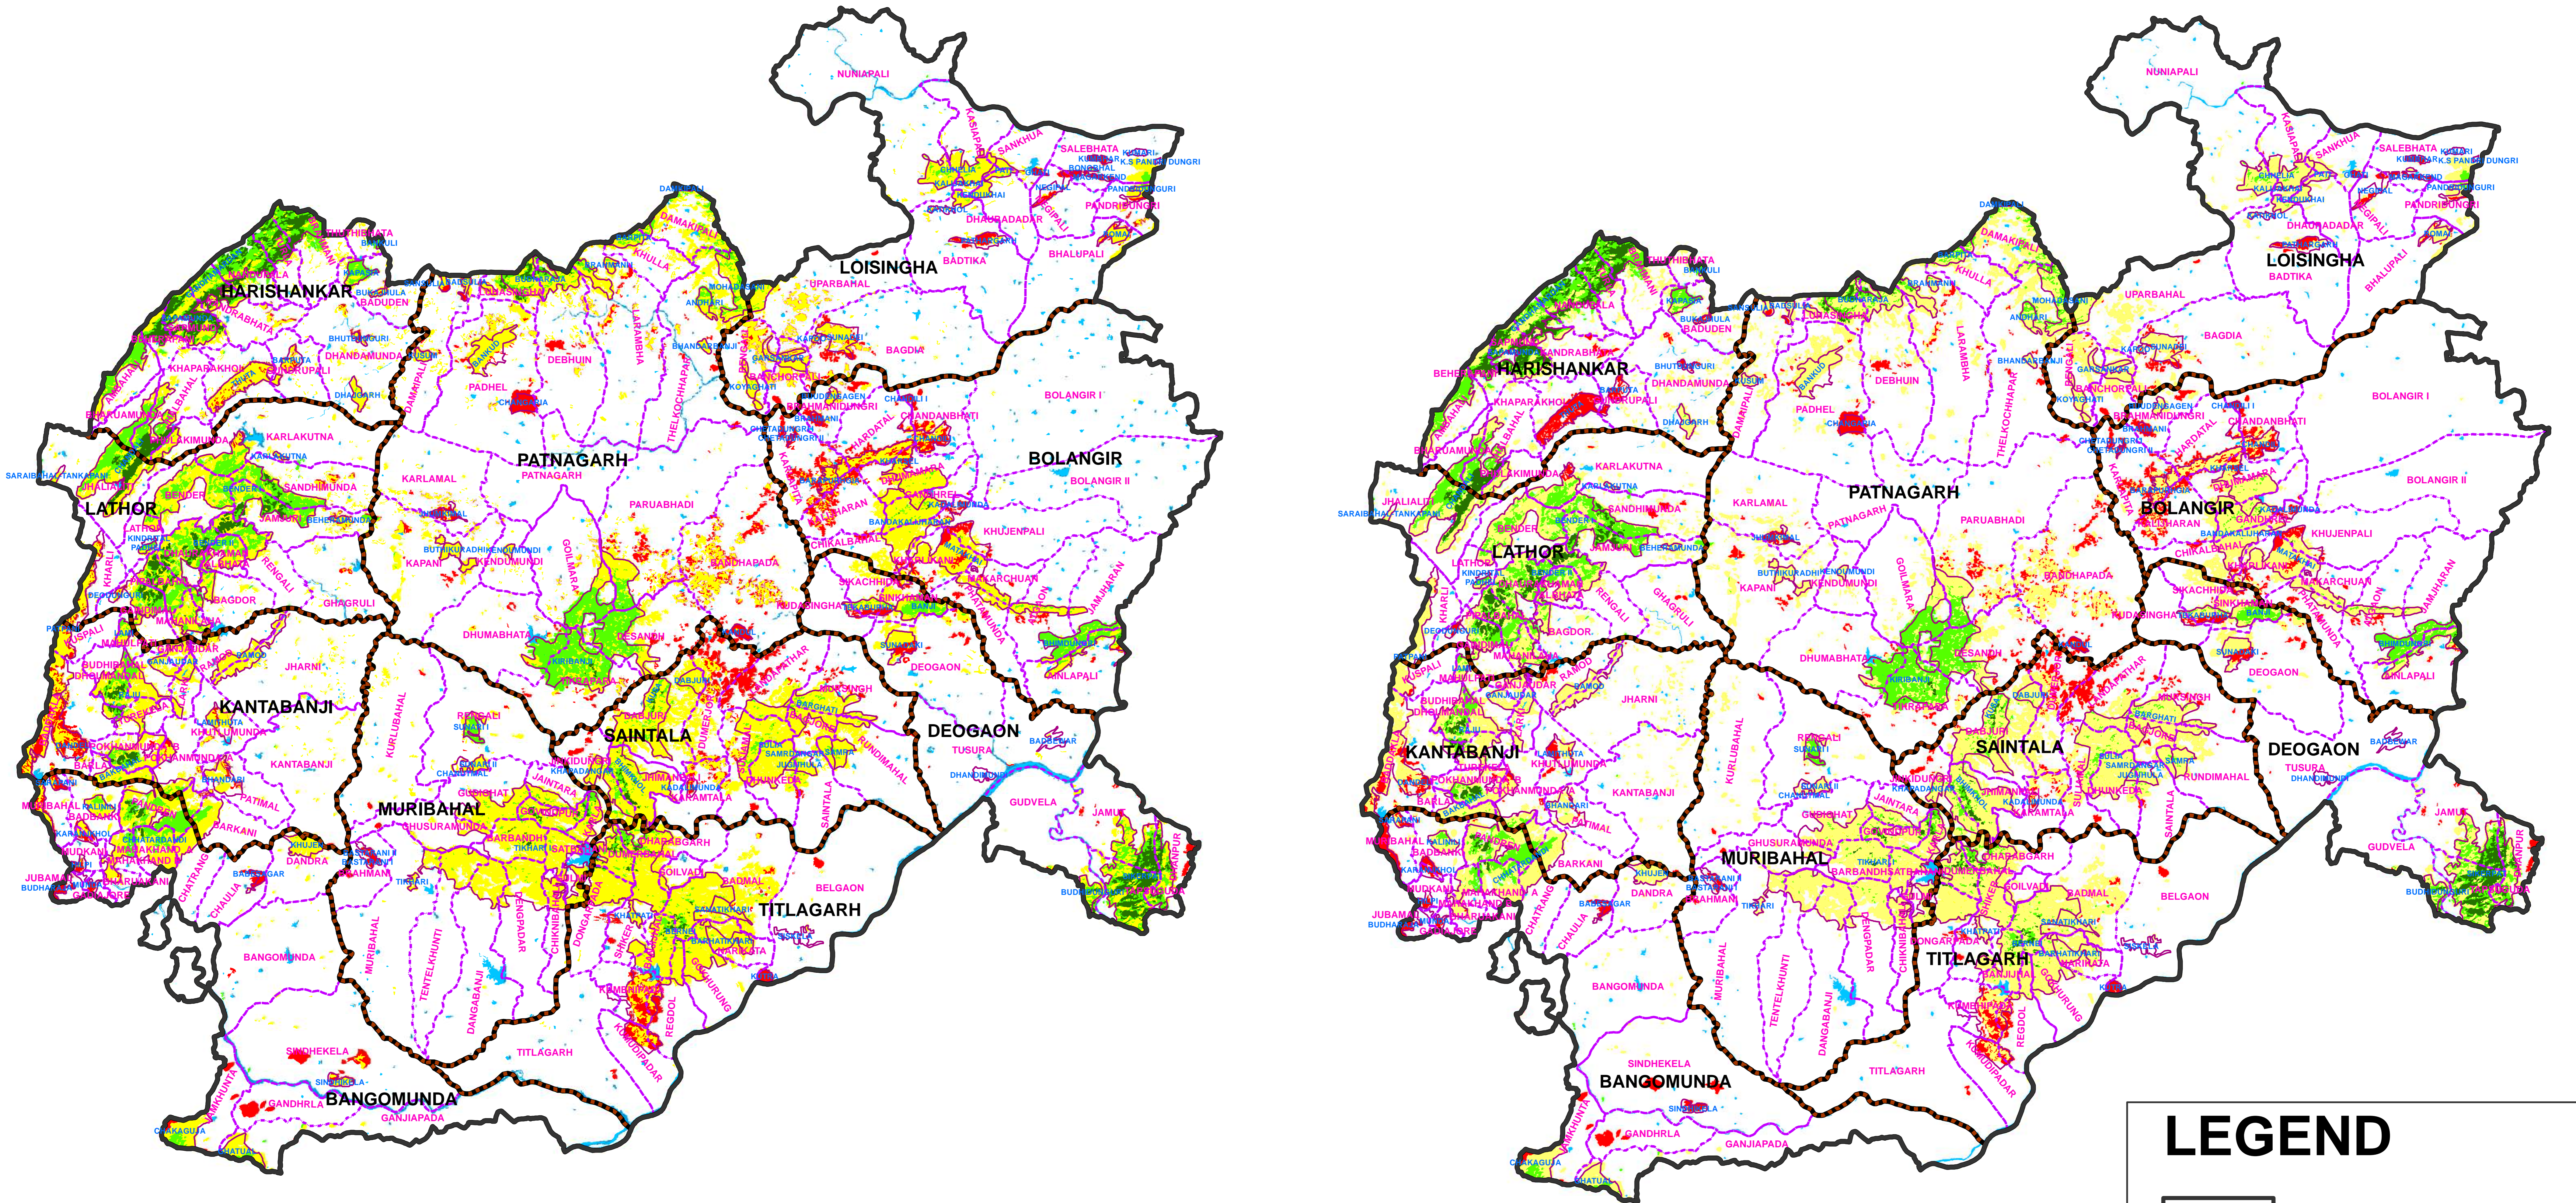

FOREST COVER CHANGE MAP OF BOLANGIR FOREST DIVISION,

2019

2017

LEGEND

- DIVISION BND
- RANGE BND
- BEAT BND
- FOREST BND

- Water
- Non-Forest
- Scrub
- Open Forest
- Moderately Dense Forest
- Very Dense Forest