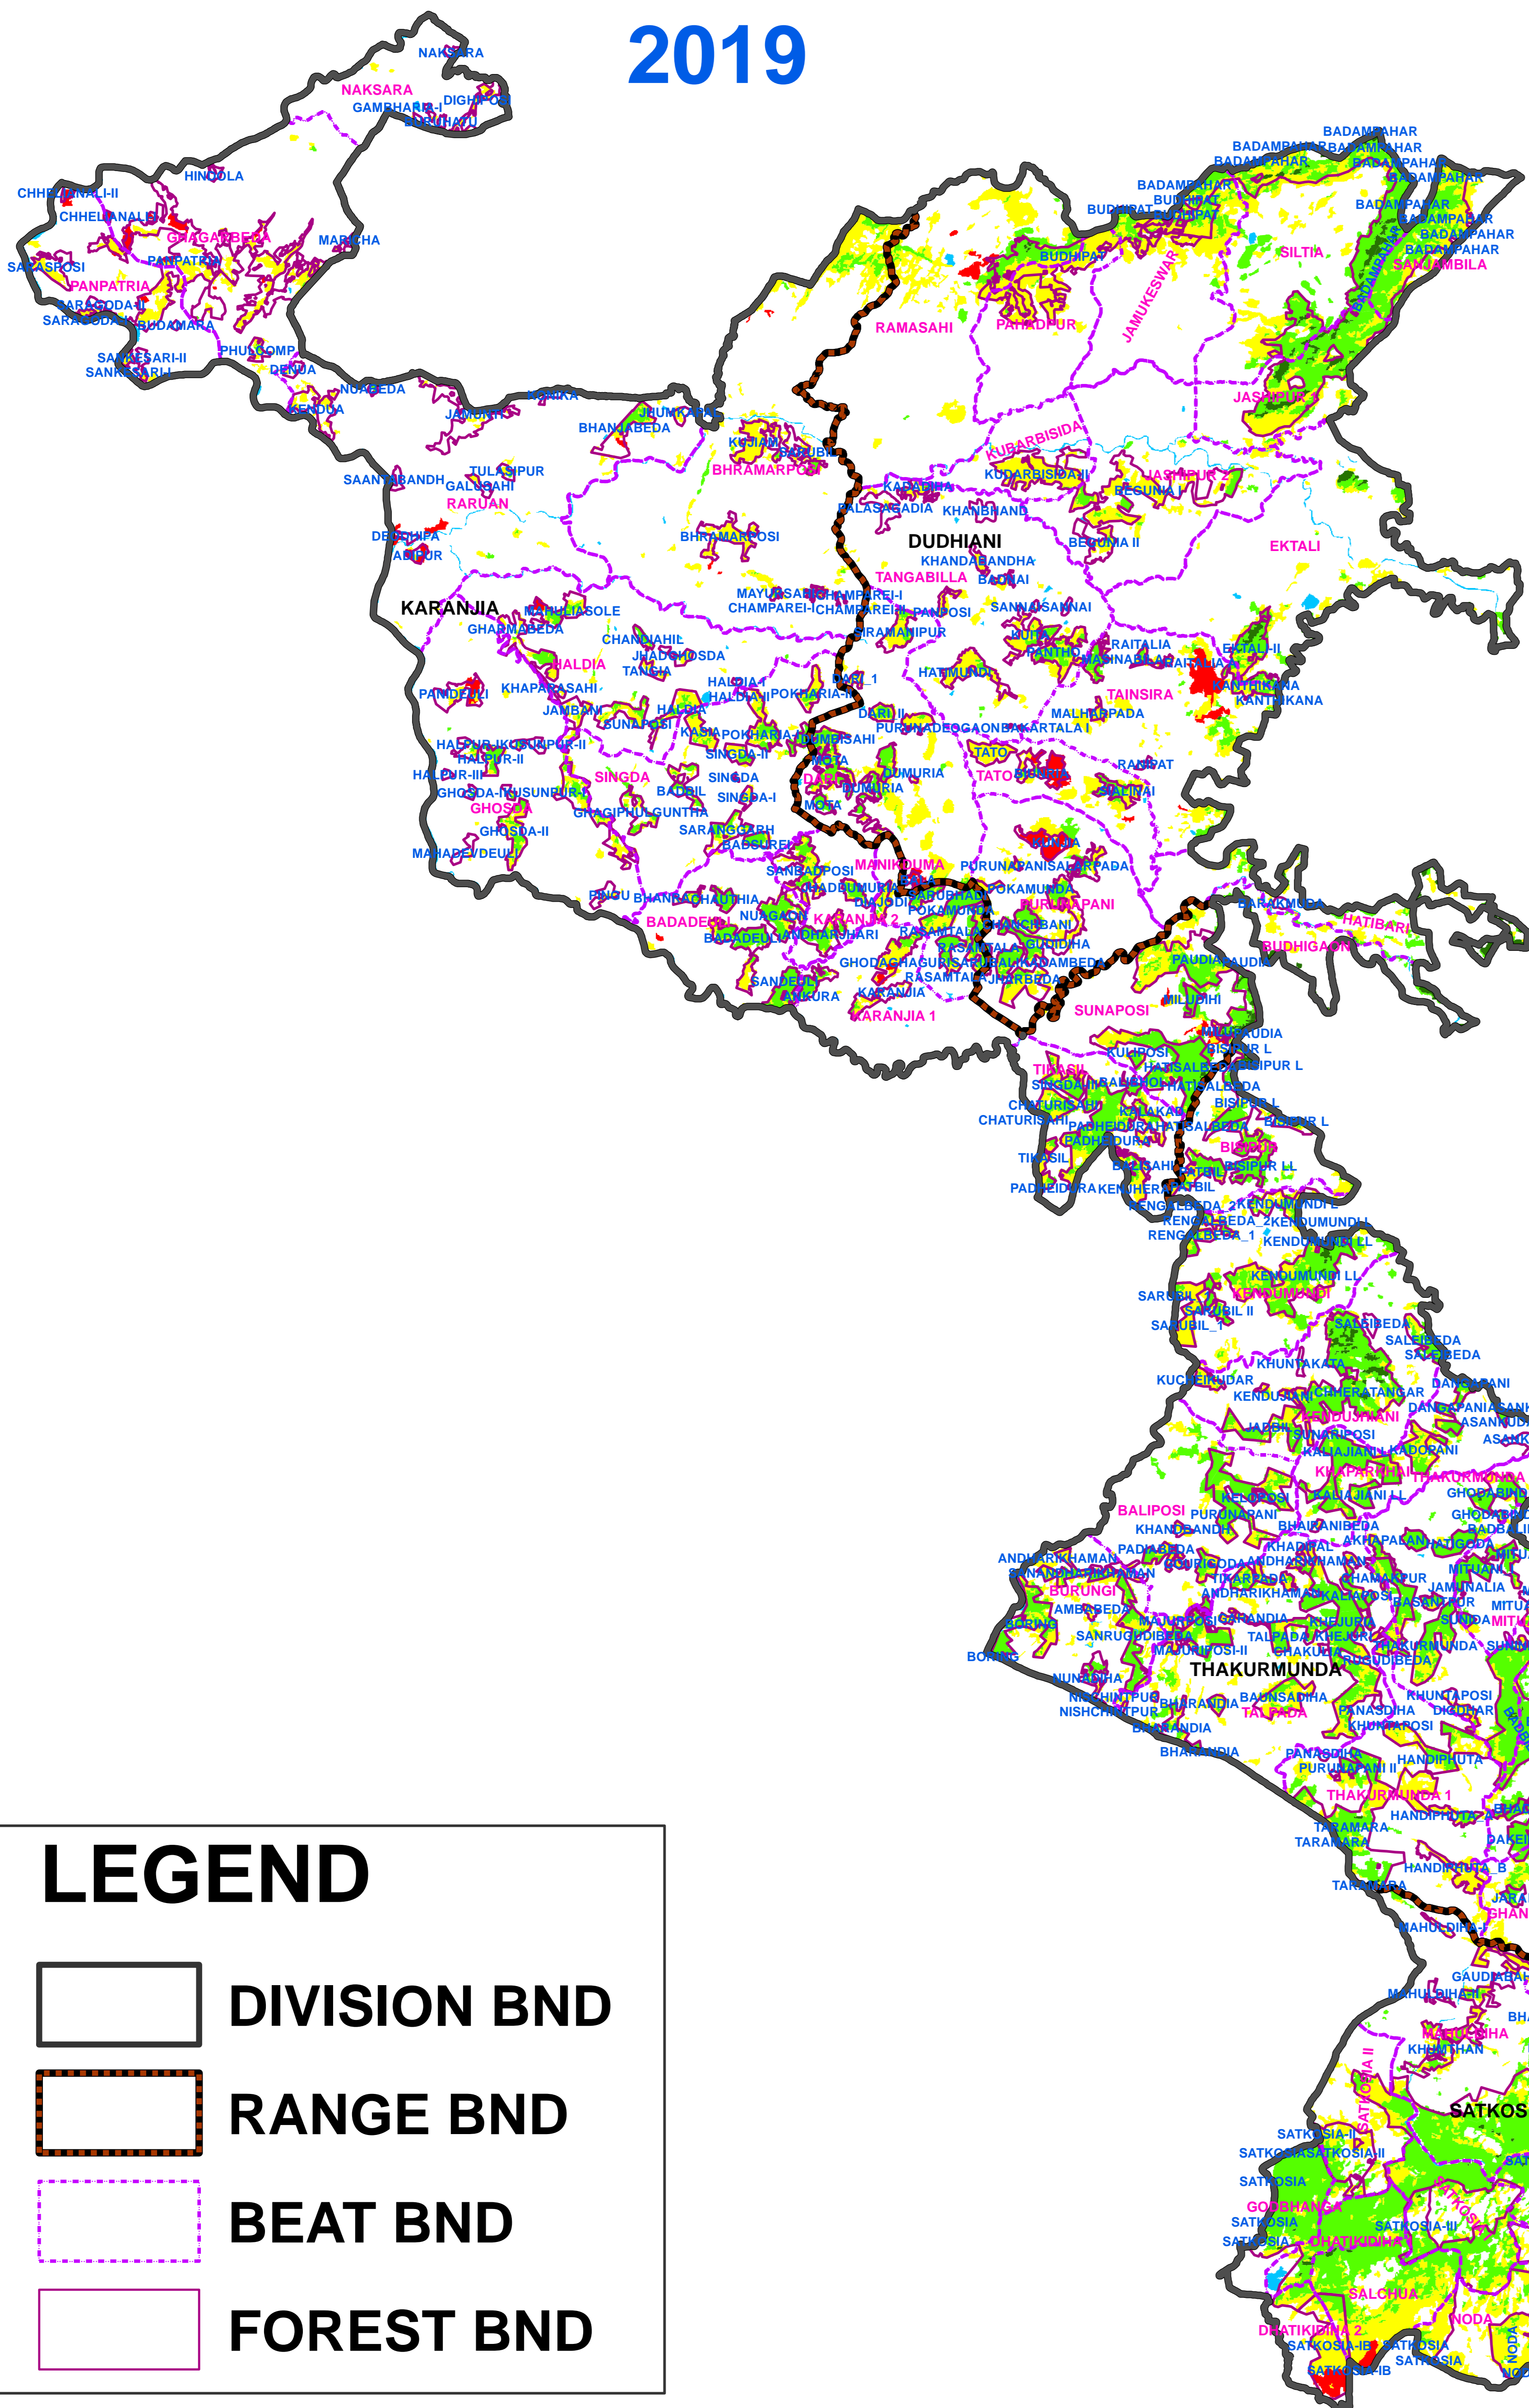

FOREST COVER CHANGE MAP OF KARANJIA FOREST DIVISION,

2019

2021

LEGEND

- DIVISION BND
- RANGE BND
- BEAT BND
- FOREST BND

- Water
- Non-Forest
- Scrub
- Open Forest
- Moderately Dense Forest
- Very Dense Forest

PREPARED BY : FOREST IT & GEOMATICS CENTRE
FOREST HEADQUARTERS, ODISHA
BHUBANESWAR