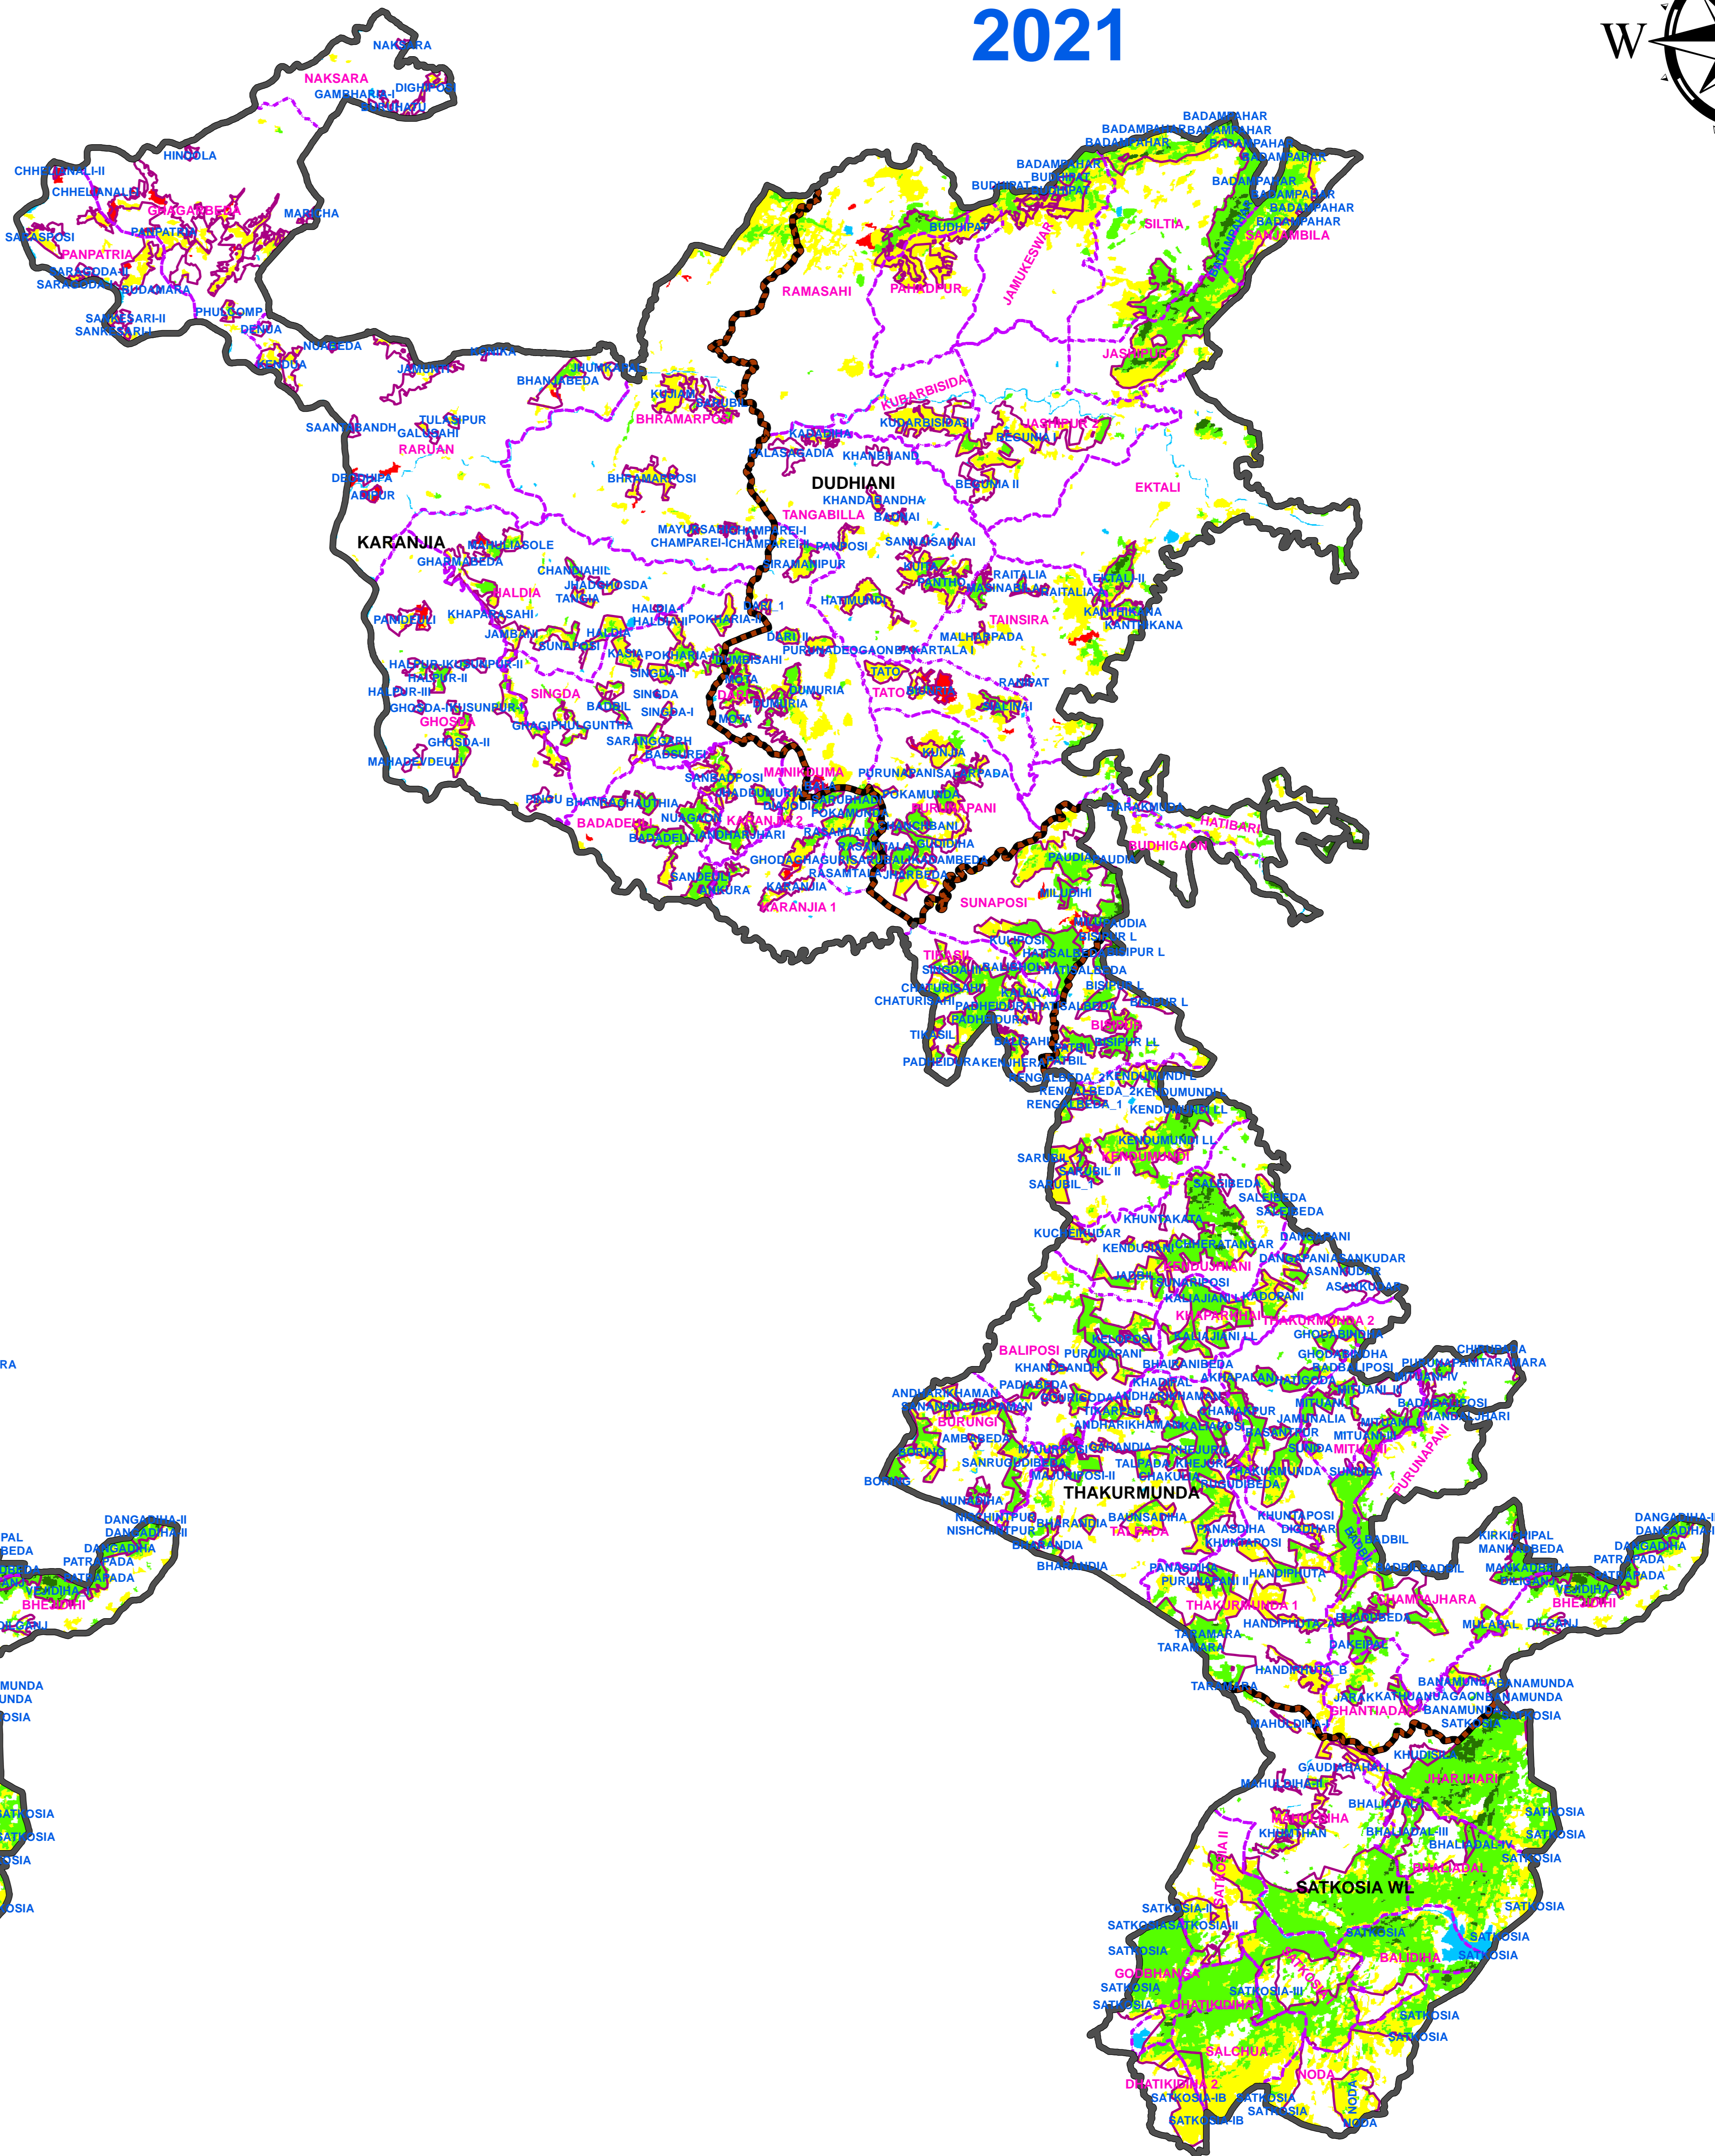

FOREST COVER CHANGE MAP OF KARANJIA FOREST DIVISION,

2019

2021

LEGEND

- DIVISION BND
- RANGE BND
- BEAT BND
- FOREST BND

- Water
- Non-Forest
- Scrub
- Open Forest
- Moderately Dense Forest
- Very Dense Forest

PREPARED BY : FOREST IT & GEOMATICS CENTRE
FOREST HEADQUARTERS, ODISHA
BHUBANESWAR