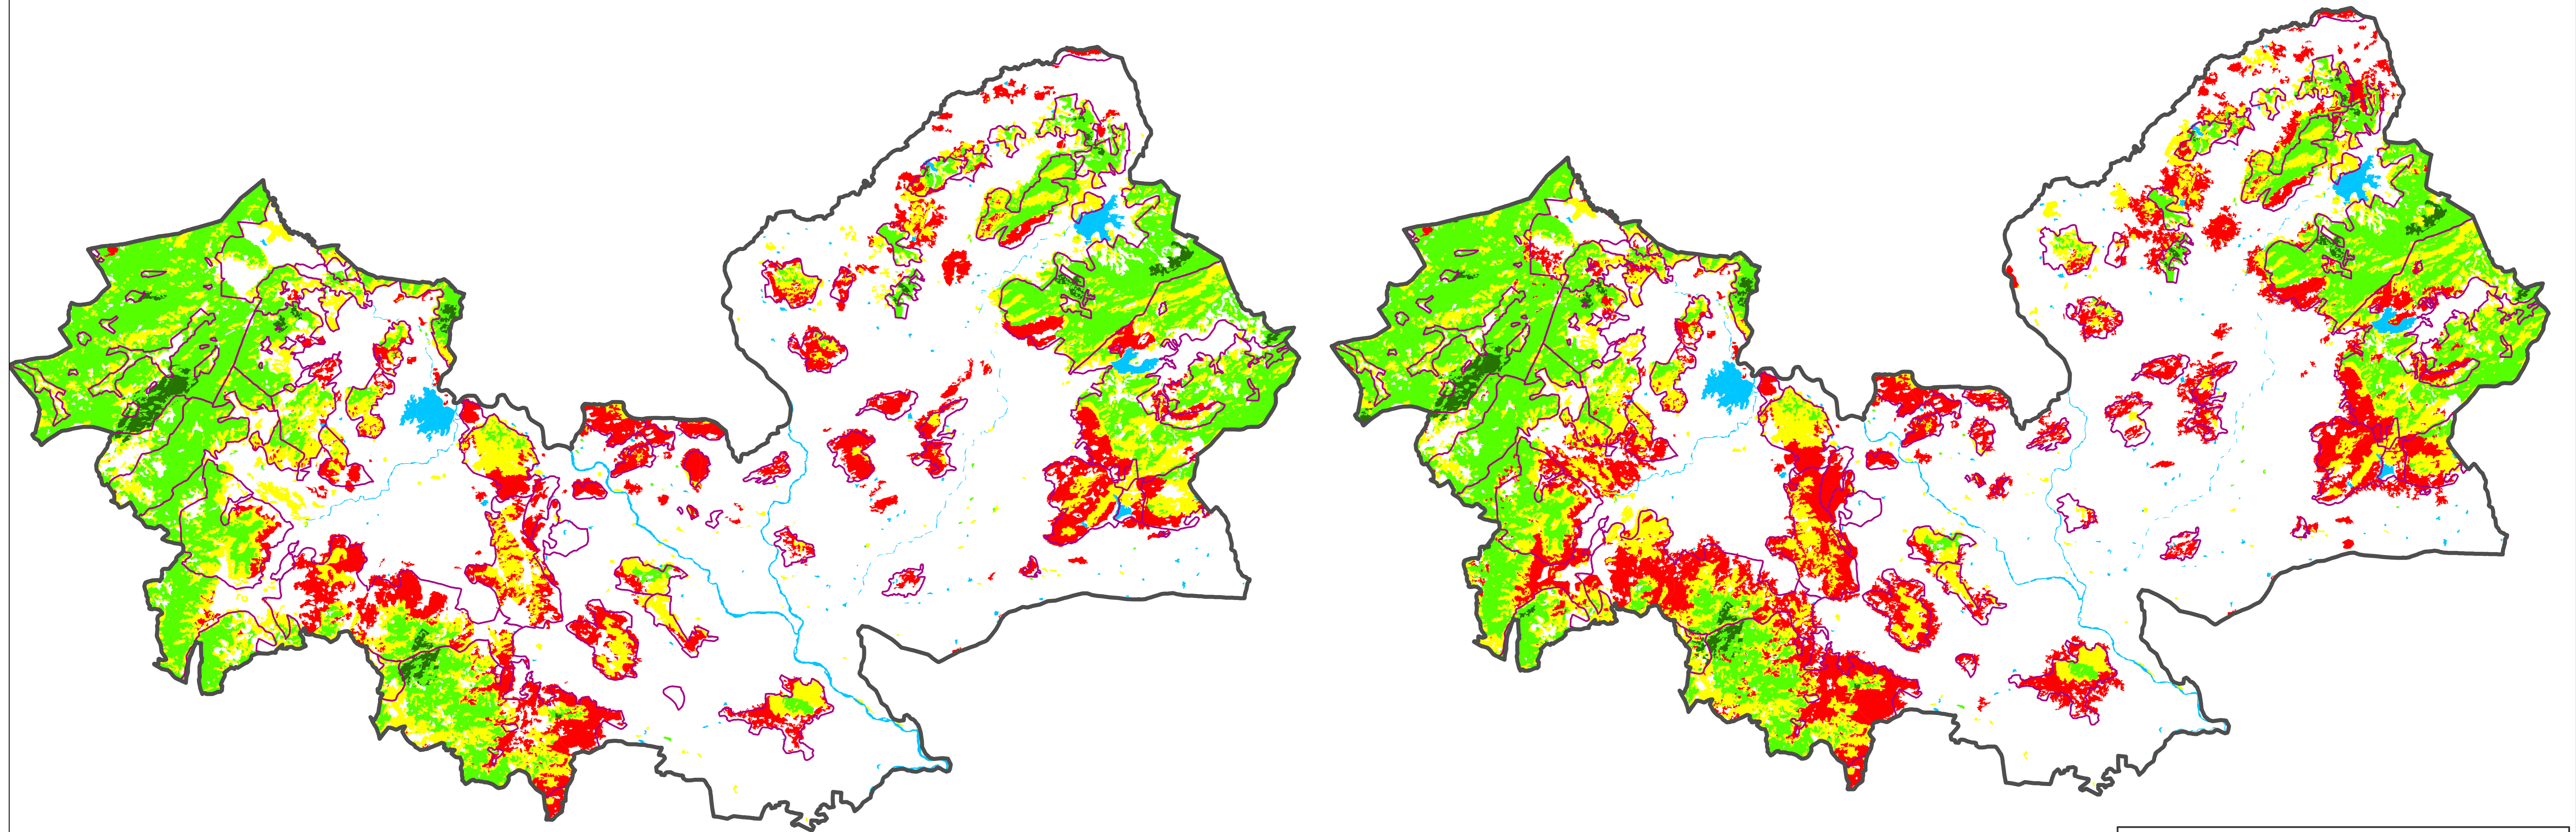

FOREST COVER CHANGE MAP OF GHUMUSUR SOUTH FOREST DIVISION,

2019

2021

LEGEND

- DIVISION BND
- RANGE BND
- BEAT BND
- FOREST BND

- Water
- Non-Forest
- Scrub
- Open Forest
- Moderately Dense Forest
- Very Dense Forest

PREPARED BY : FOREST IT & GEOMATICS CENTRE
FOREST HEADQUATERS, ODISHA
BHUBANESWAR