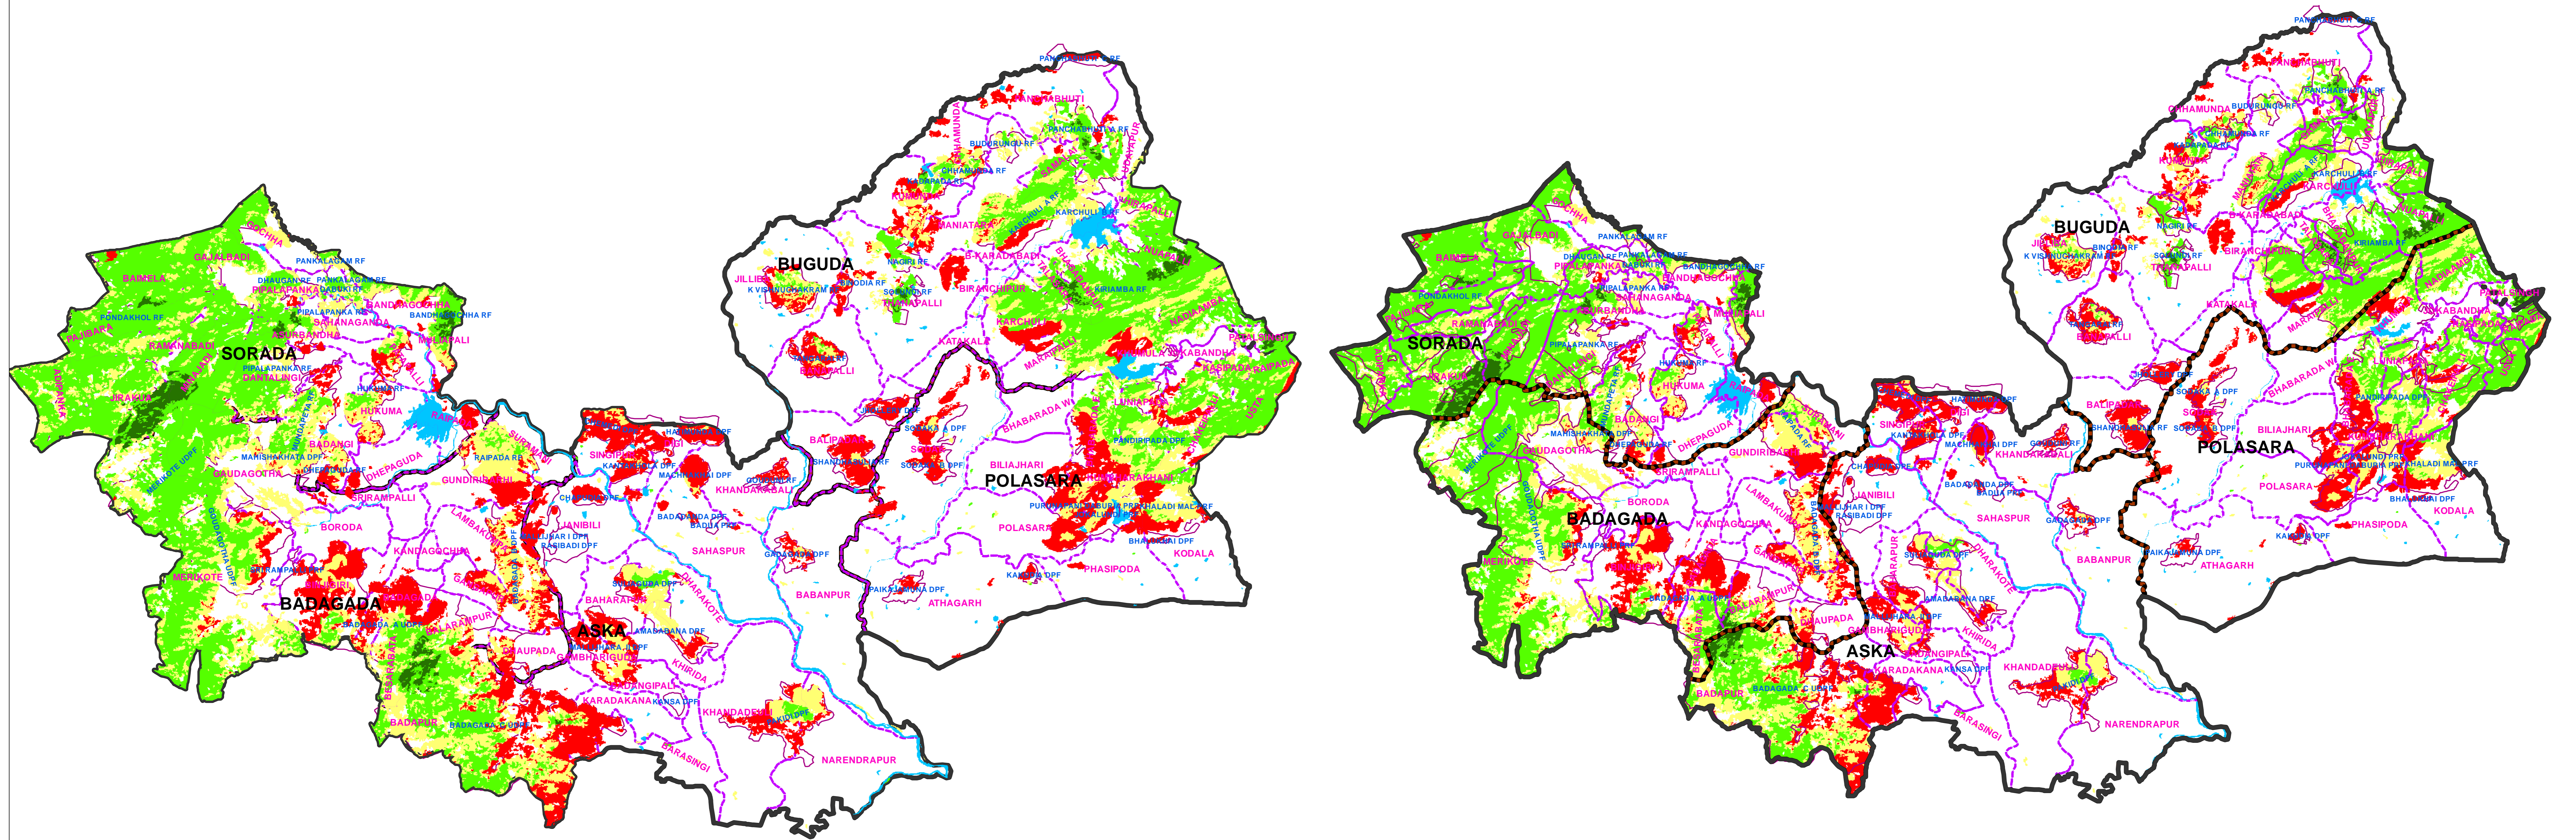

FOREST COVER CHANGE MAP OF GHUMUSUR SOUTH FOREST DIVISION,

2015

2017

LEGEND

- DIVISION BND
- RANGE BND
- BEAT BND
- FOREST BND

- Water
- Non-Forest
- Scrub
- Open Forest
- Moderately Dense Forest
- Very Dense Forest