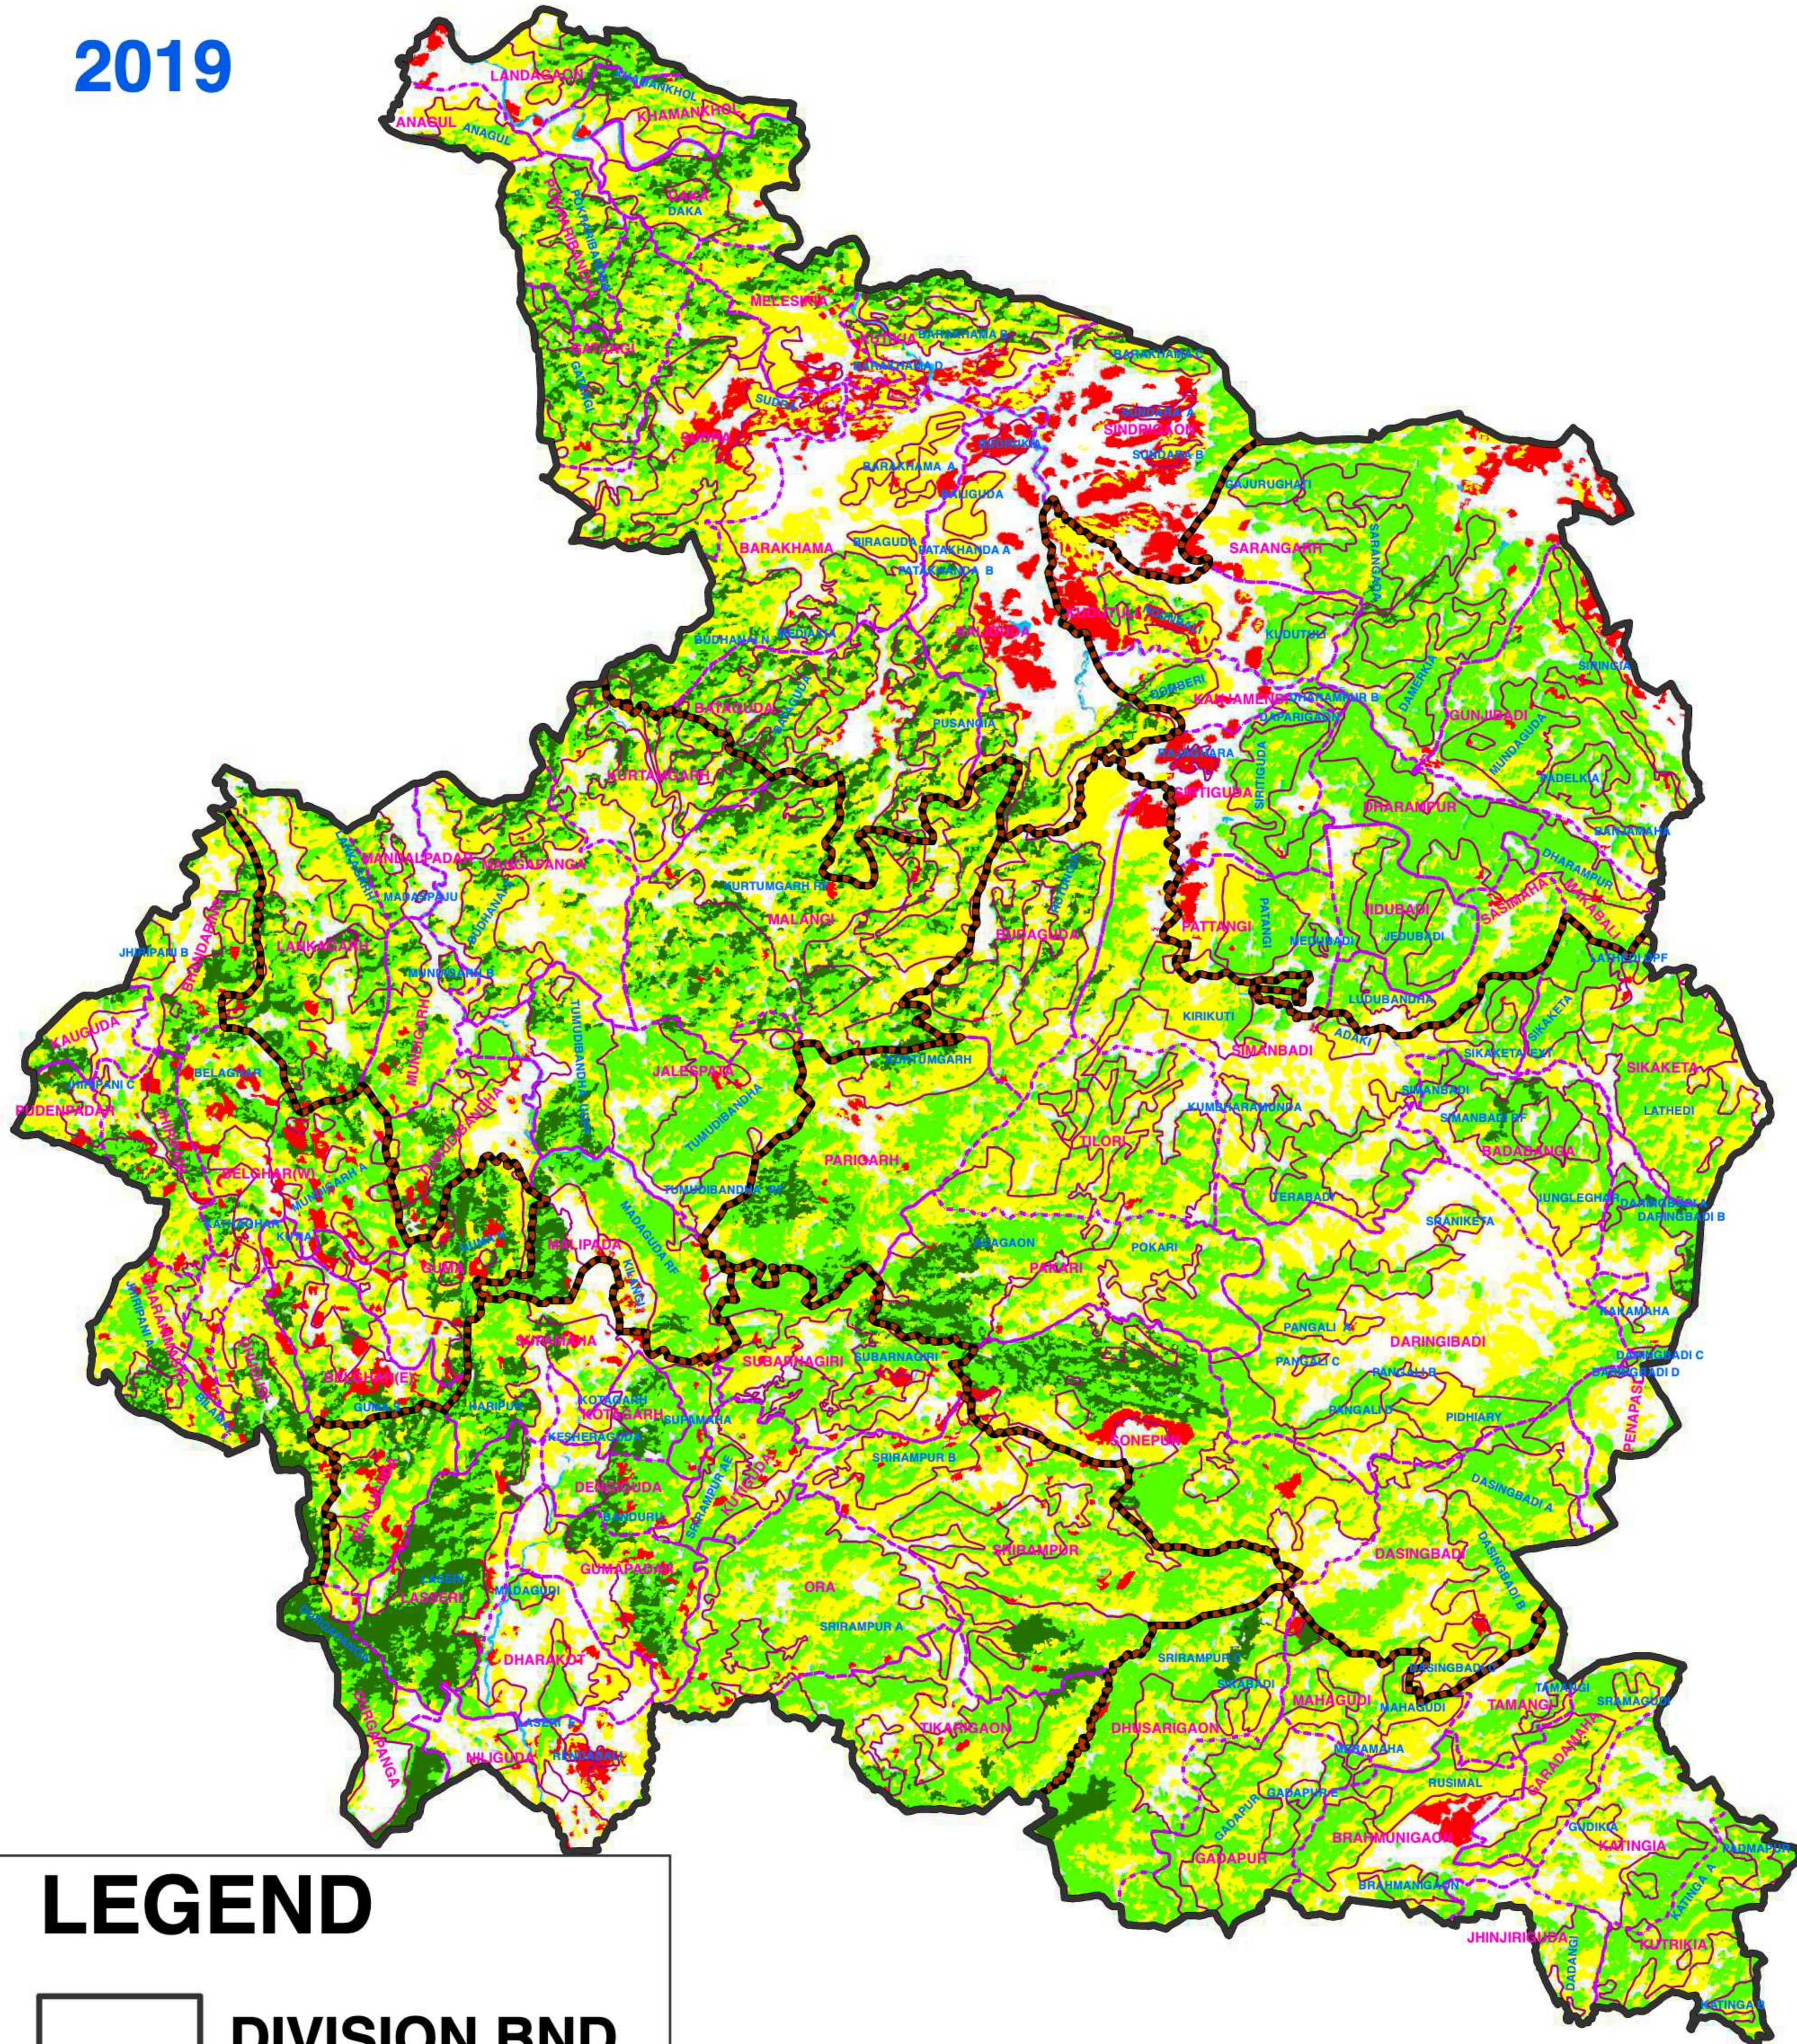

83°30'0"E

84°0'0"E

84°30'0"E

85°0'0"E

FOREST COVER CHANGE MAP OF BALIGUDA FOREST DIVISION,

2019

2017

LEGEND

-  DIVISION BND
-  RANGE BND
-  BEAT BND
-  FOREST BND

-  Water
-  Non-Forest
-  Scrub
-  Open Forest
-  Moderately Dense Forest
-  Very Dense Forest

83°30'0"E

84°0'0"E

84°30'0"E

85°0'0"E

20°30'0"N

20°0'0"N

19°30'0"N

20°30'0"N

20°0'0"N

19°30'0"N