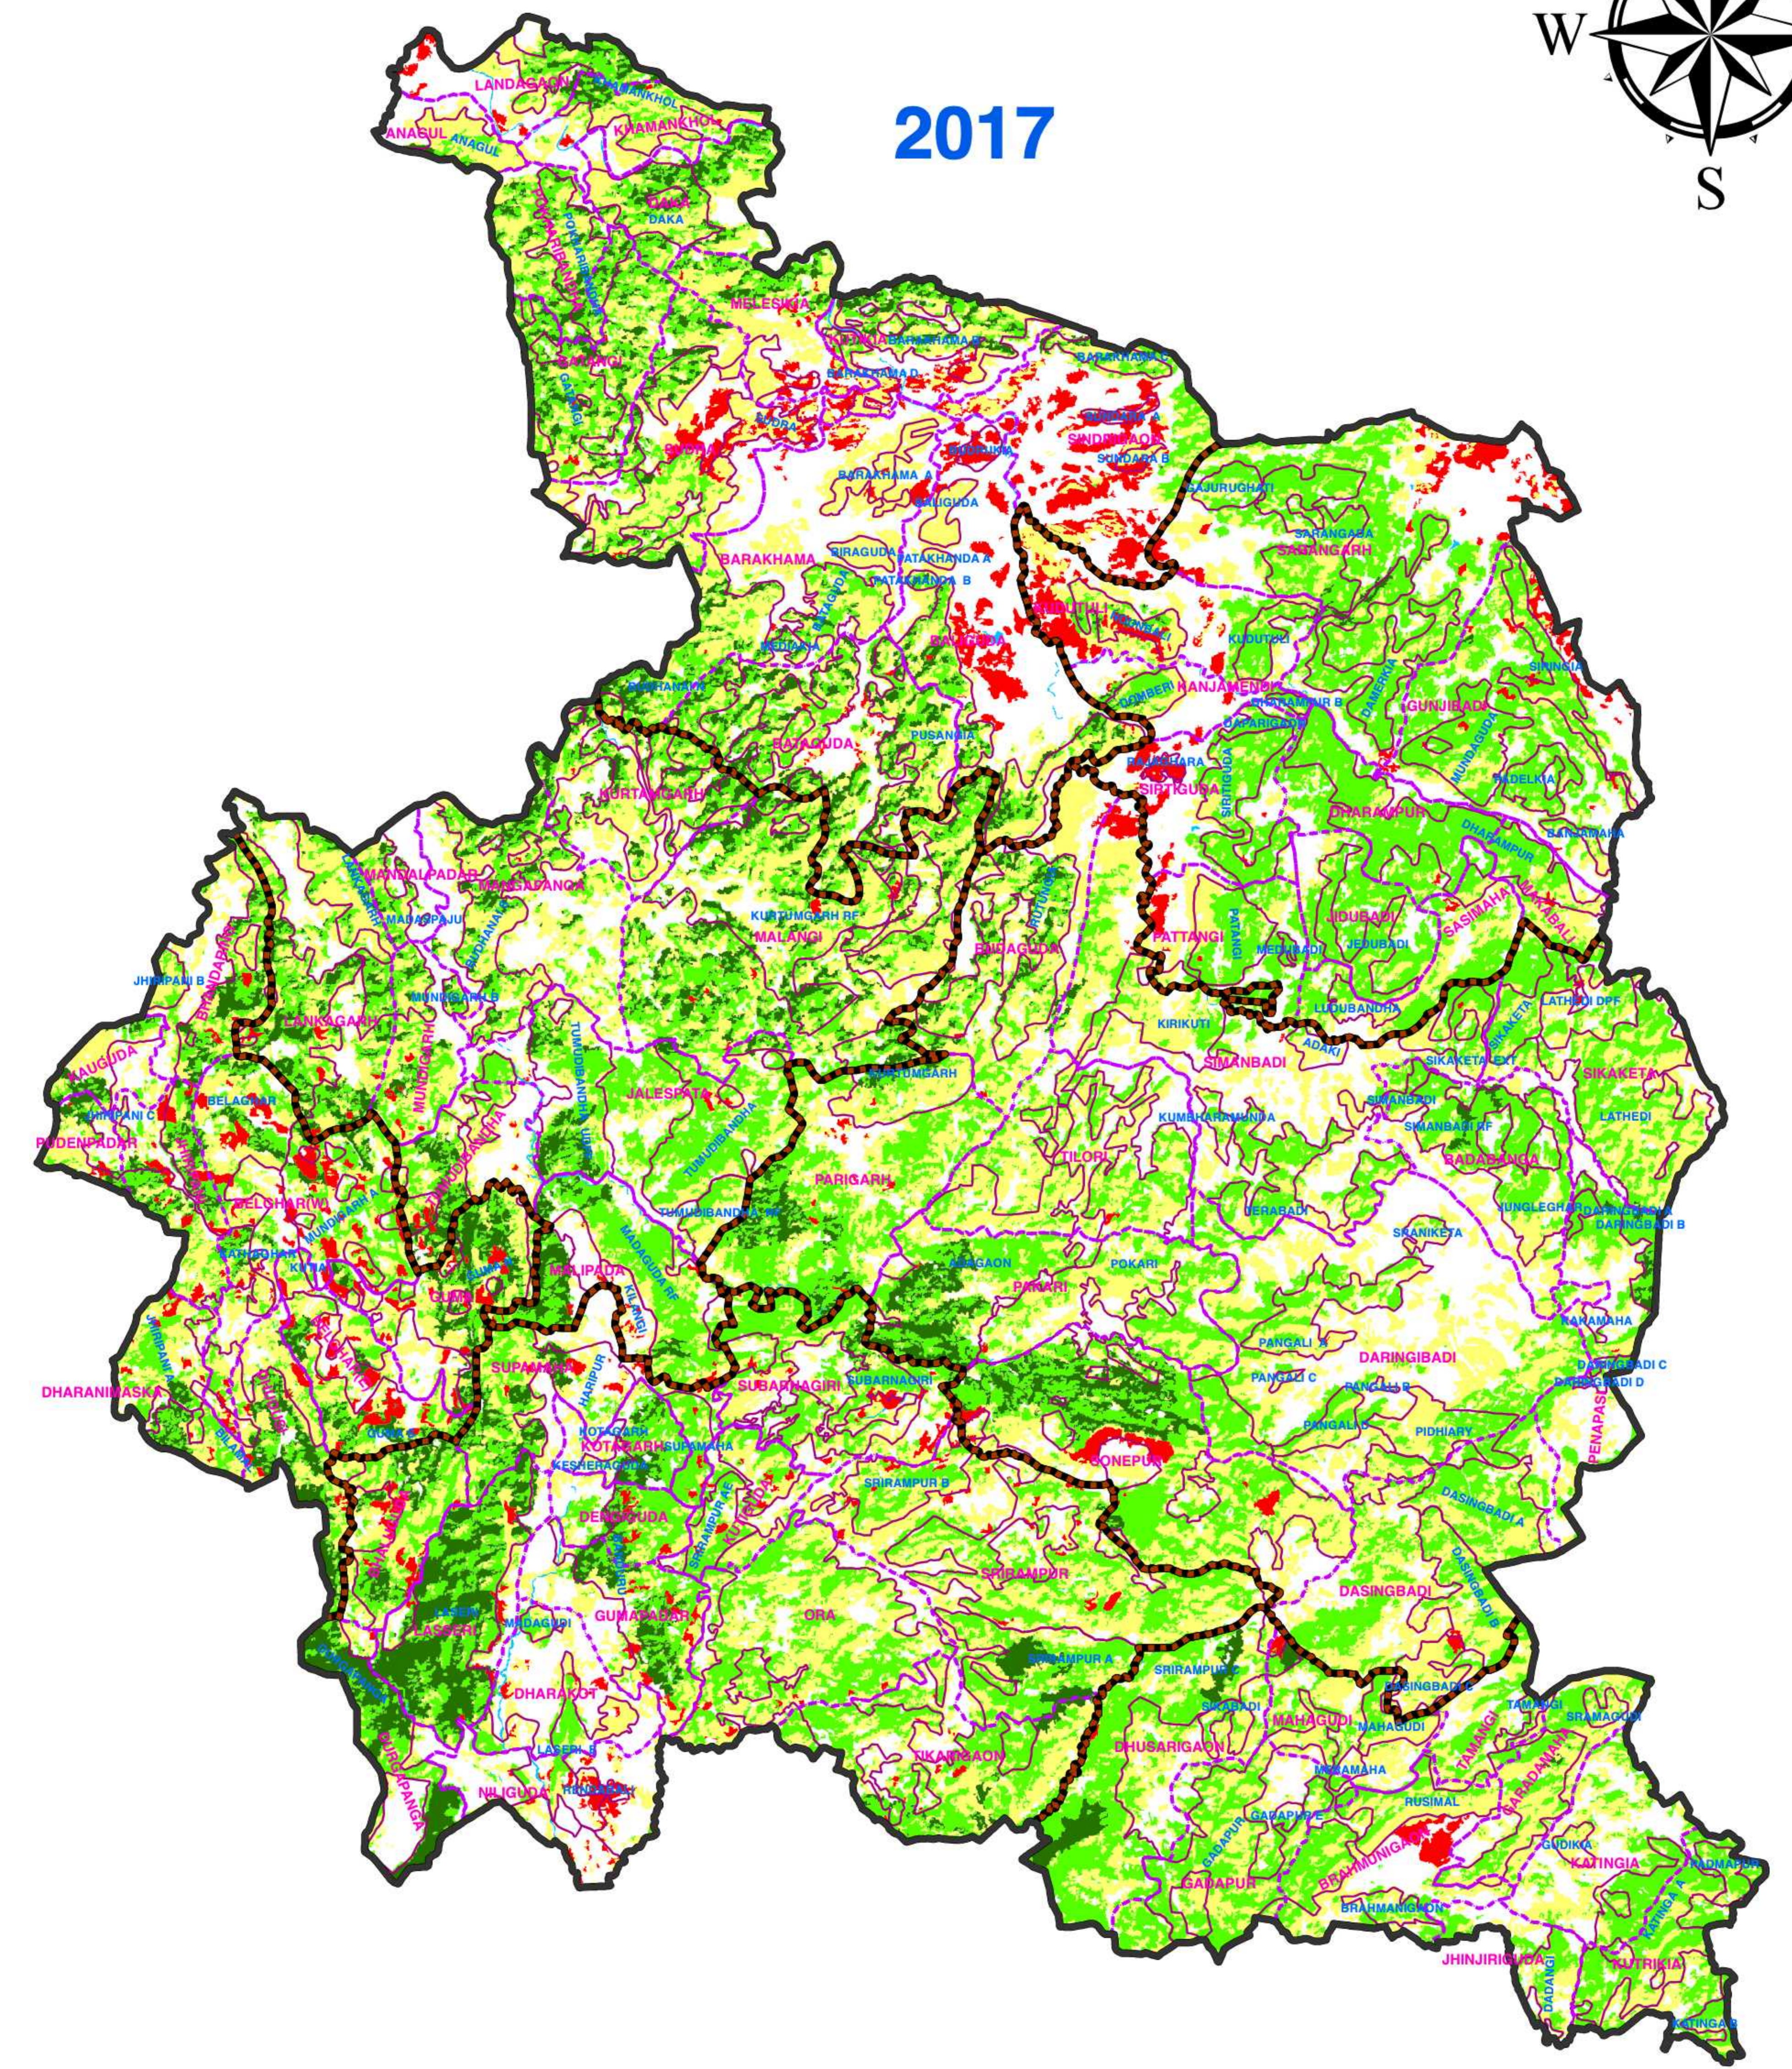

83°30'0"E

84°0'0"E

84°30'0"E

85°0'0"E

FOREST COVER CHANGE MAP OF BALIGUDA FOREST DIVISION,

2019

2017

LEGEND

-  DIVISION BND
-  RANGE BND
-  BEAT BND
-  FOREST BND

-  Water
-  Non-Forest
-  Scrub
-  Open Forest
-  Moderately Dense Forest
-  Very Dense Forest

83°30'0"E

84°0'0"E

84°30'0"E

85°0'0"E

20°30'0"N

20°0'0"N

19°30'0"N

20°30'0"N

20°0'0"N

19°30'0"N