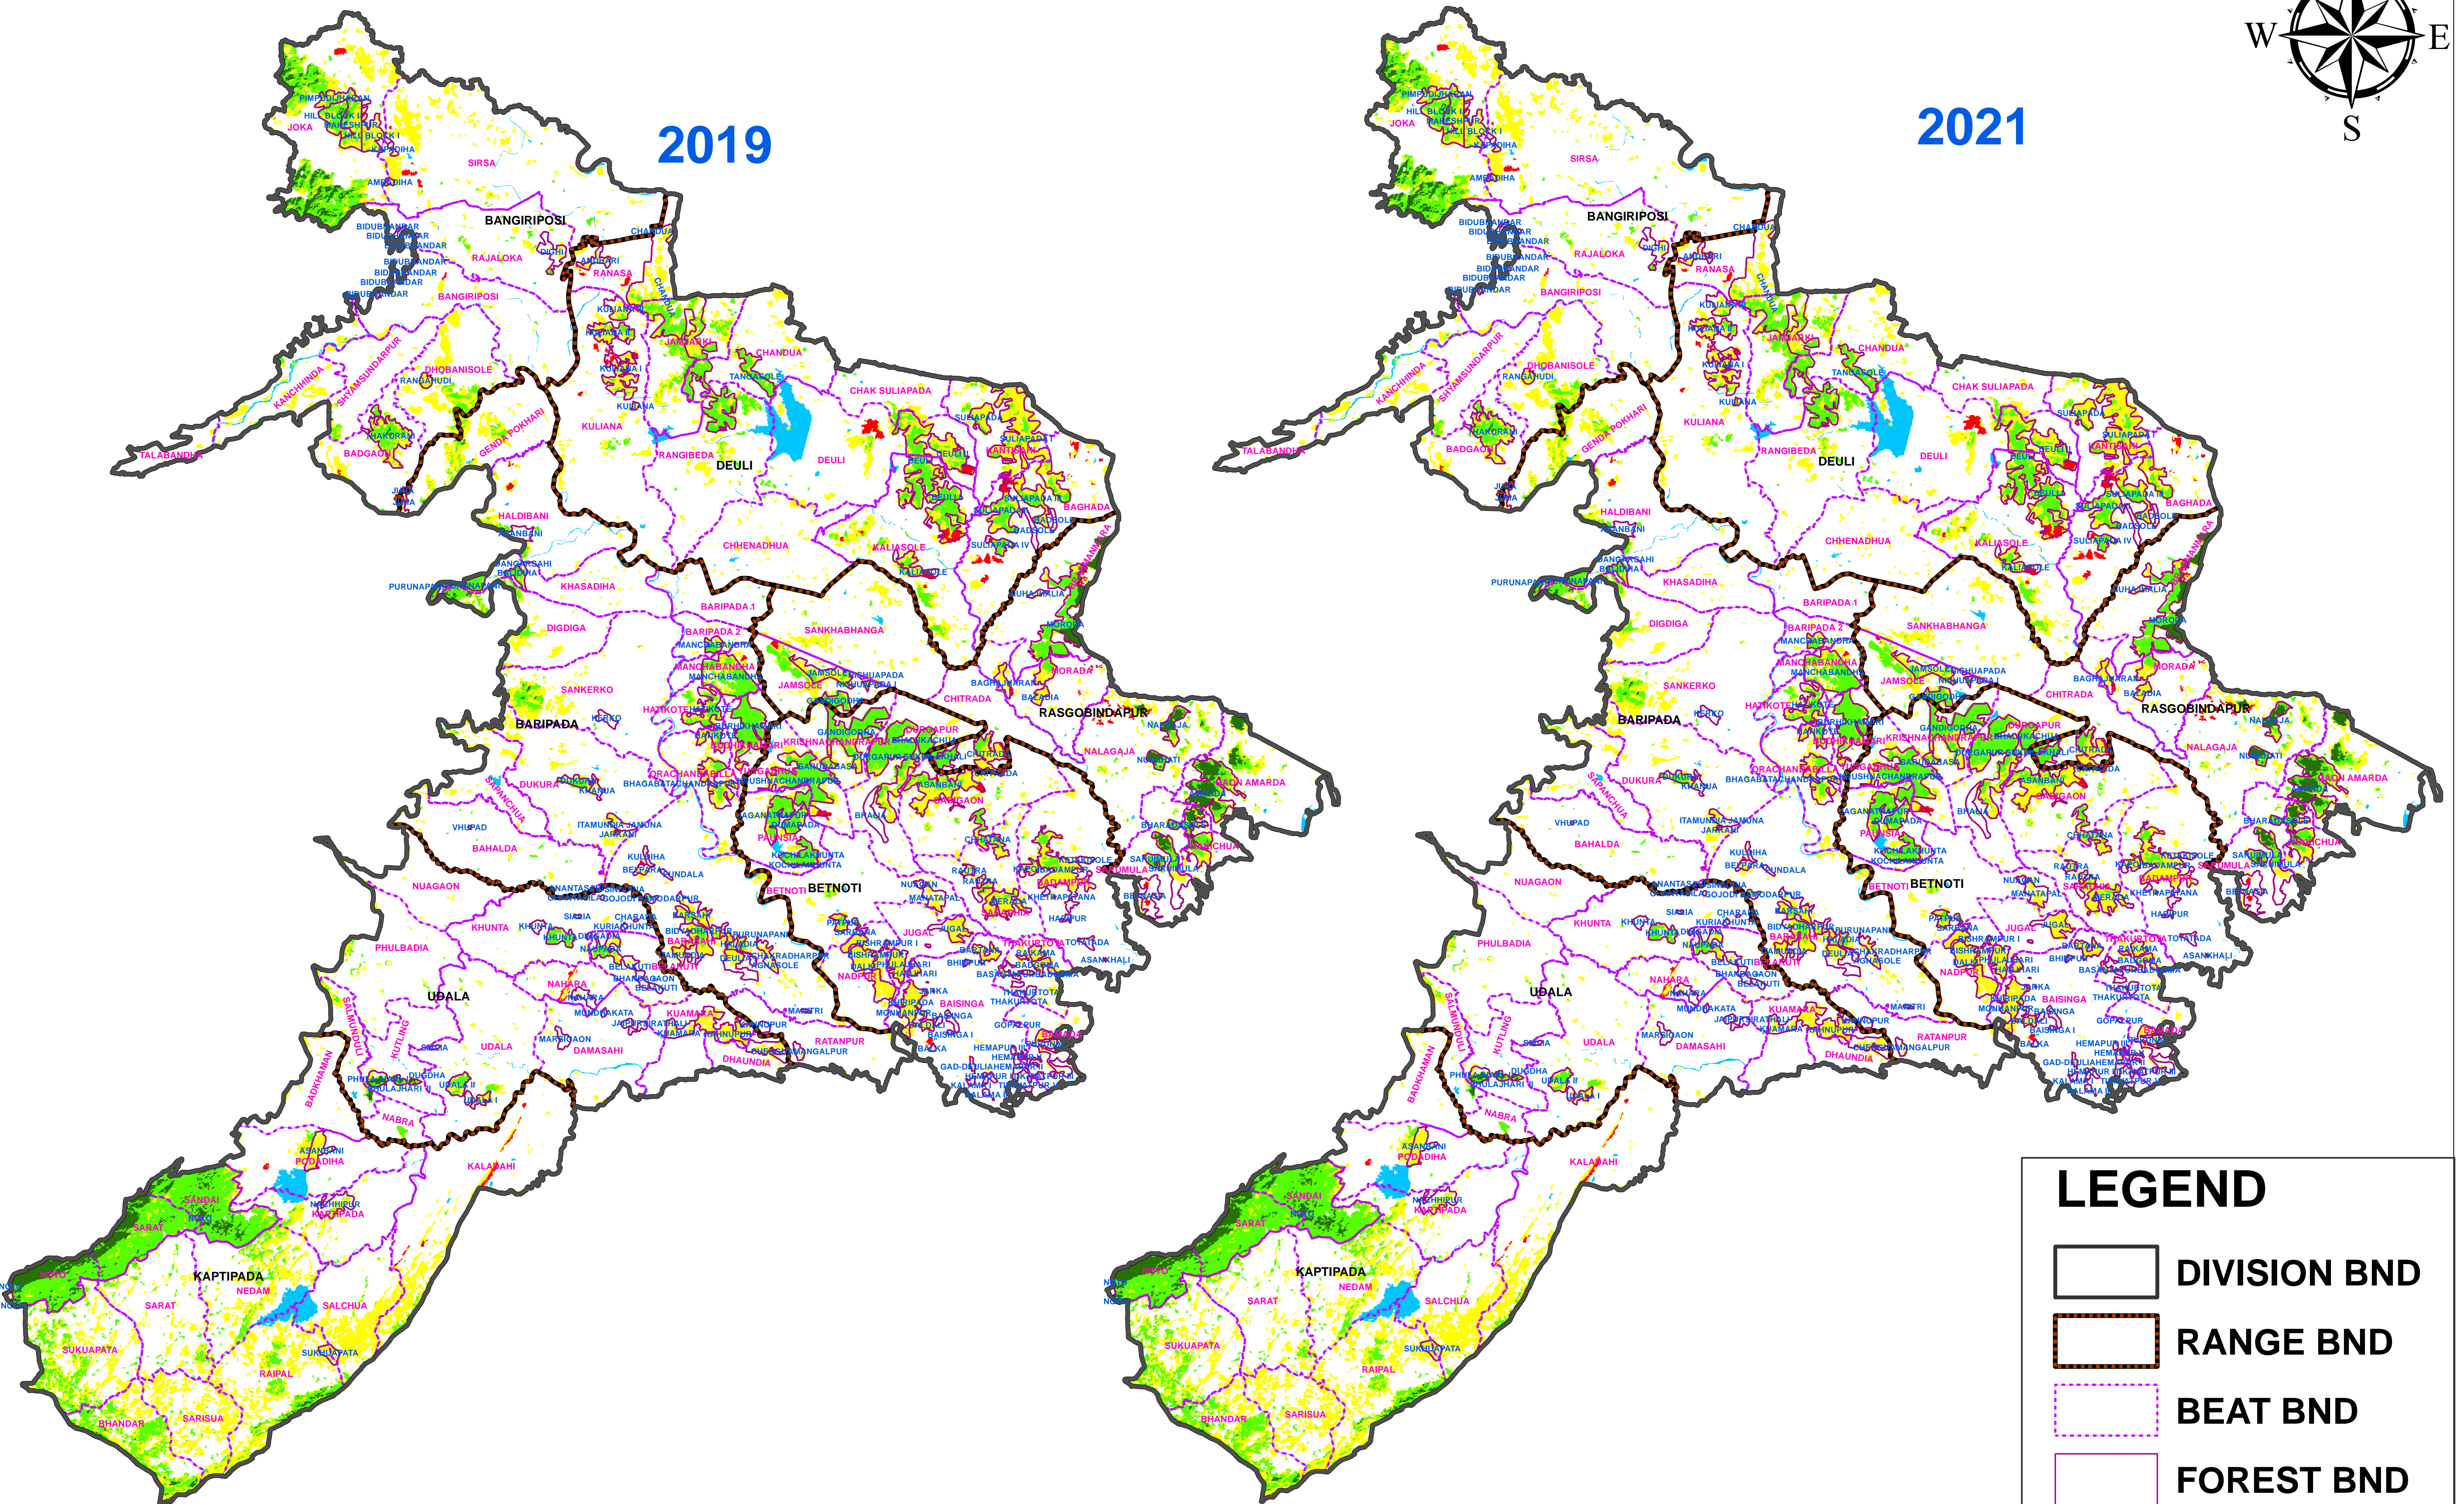

FOREST COVER CHANGE MAP OF BARIPADA FOREST DIVISION,

LEGEND

-  DIVISION BND
-  RANGE BND
-  BEAT BND
-  FOREST BND

-  Water
-  Non-Forest
-  Scrub
-  Open Forest
-  Moderately Dense Forest
-  Very Dense Forest

PREPARED BY : FOREST IT & GEOMATICS CENTRE
FOREST HEADQUARTERS, ODISHA
BHUBANESWAR