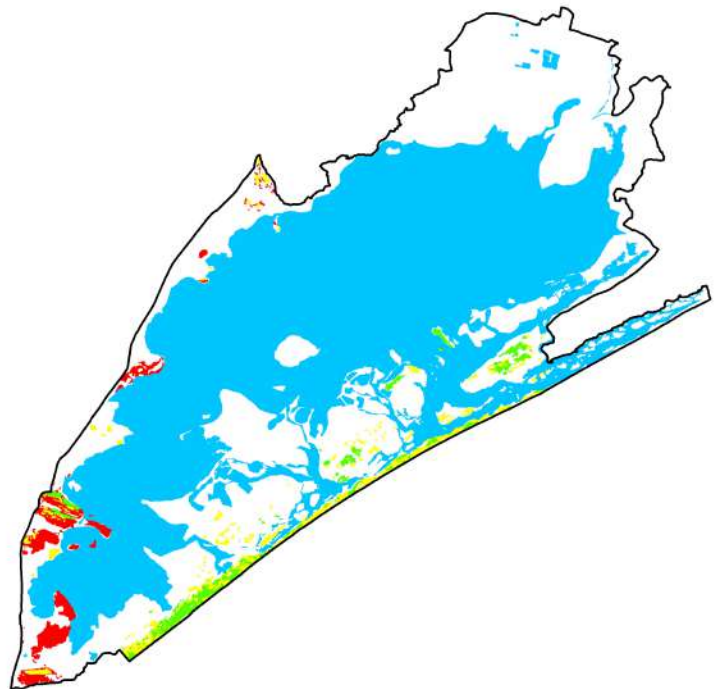

**FOREST COVER CHANGE MAP OF CHILIKA WL DIVISION,**

**2019**

**2021**

Water Non-Forest Scrub Open Forest Moderately Dense Forest Very Dense Forest

PREPARED BY : FOREST IT & GEOMATICS CENTRE  
FOREST HEADQUARTERS, ODISHA  
BHUBANESWAR