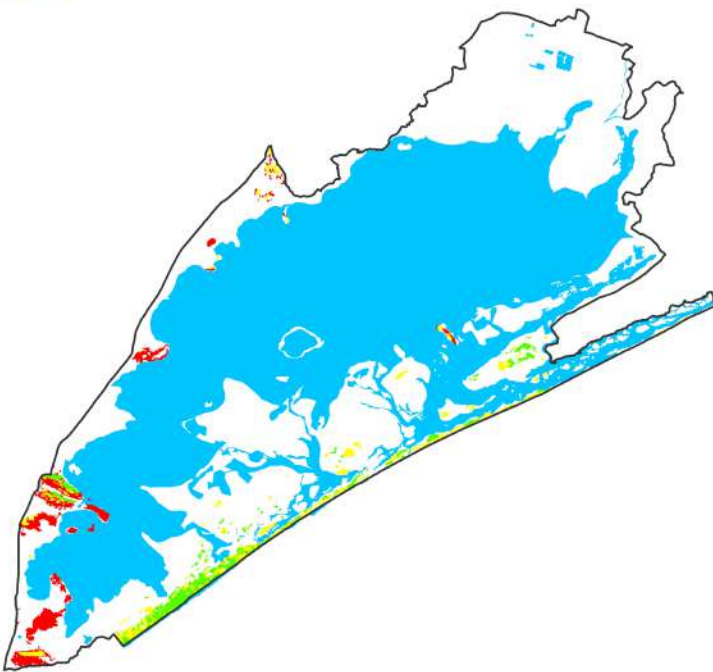

**FOREST COVER CHANGE MAP OF CHILIKA WL DIVISION,**

**2019**

**2021**

Water Non-Forest Scrub Open Forest Moderately Dense Forest Very Dense Forest

PREPARED BY : FOREST IT & GEOMATICS CENTRE  
FOREST HEADQUARTERS, ODISHA  
BHUBANESWAR