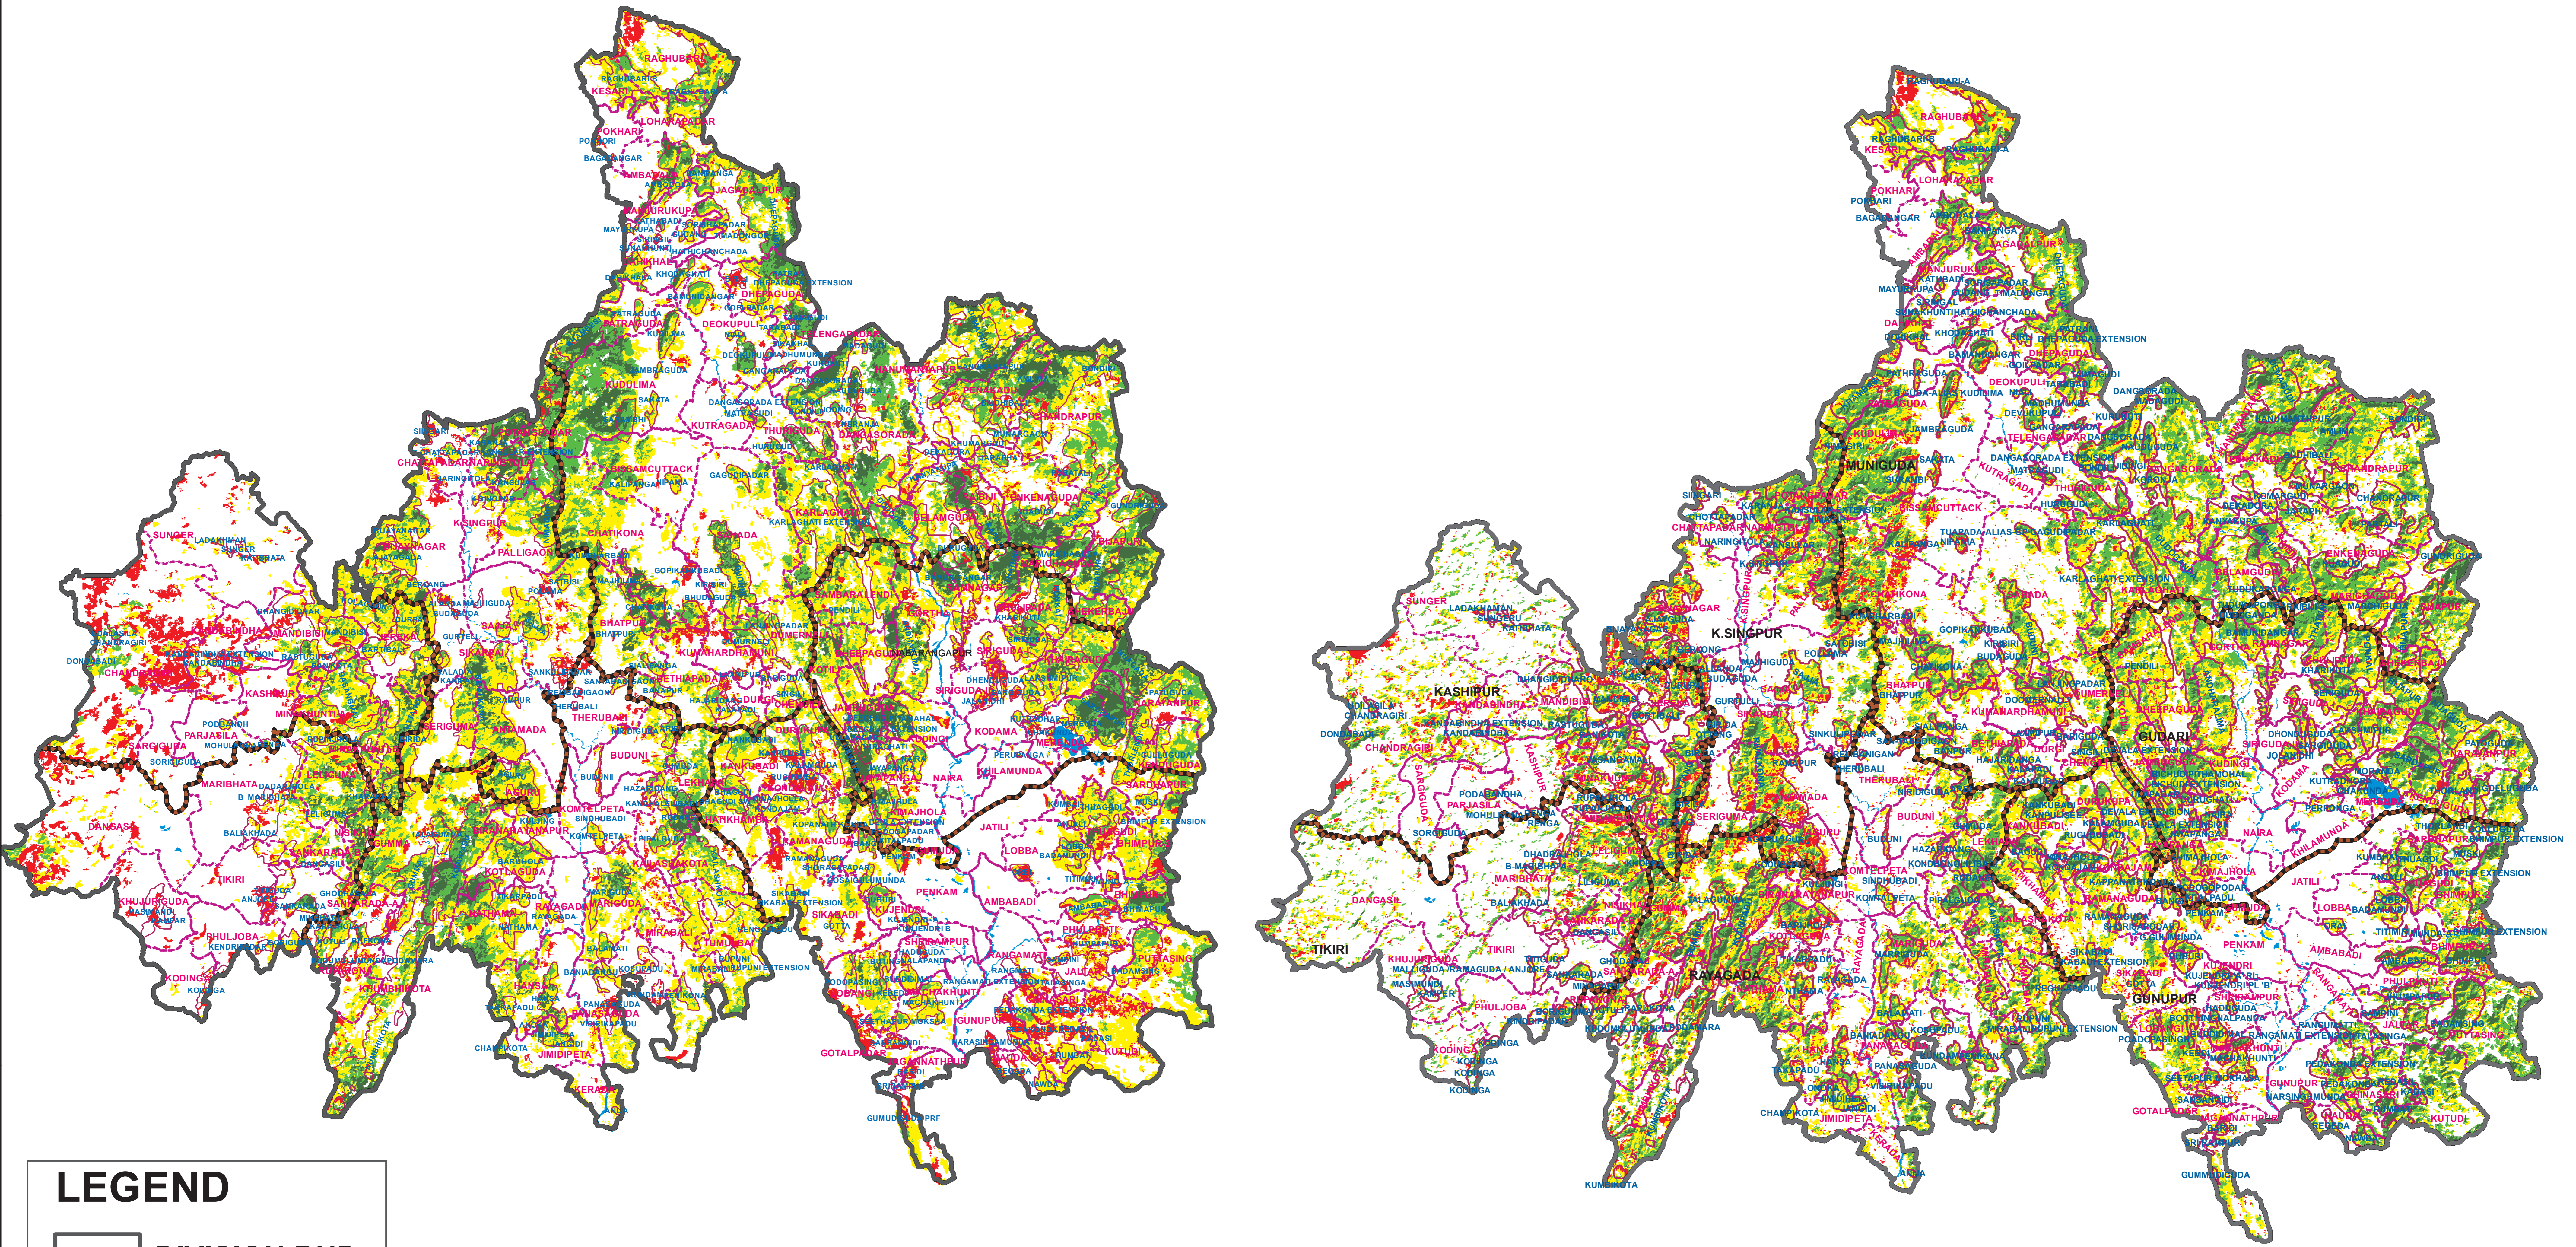

83°0'0"E

83°30'0"E

84°0'0"E

84°30'0"E

85°0'0"E

FOREST COVER CHANGE MAP OF RAYAGADA FOREST DIVISION,

2019

2021

20°0'0"N

20°0'0"N

19°30'0"N

19°30'0"N

19°0'0"N

19°0'0"N

LEGEND

- DIVISION BND
- RANGE BND
- BEAT BND
- FOREST BND

- Water
- Non-Forest
- Scrub
- Open Forest
- Moderately Dense Forest
- Very Dense Forest

PREPARED BY : FOREST IT & GEOMATICS CENTRE
 FOREST HEADQUARTERS, ODISHA
 BHUBANESWAR

83°0'0"E

83°30'0"E

84°0'0"E

84°30'0"E

85°0'0"E