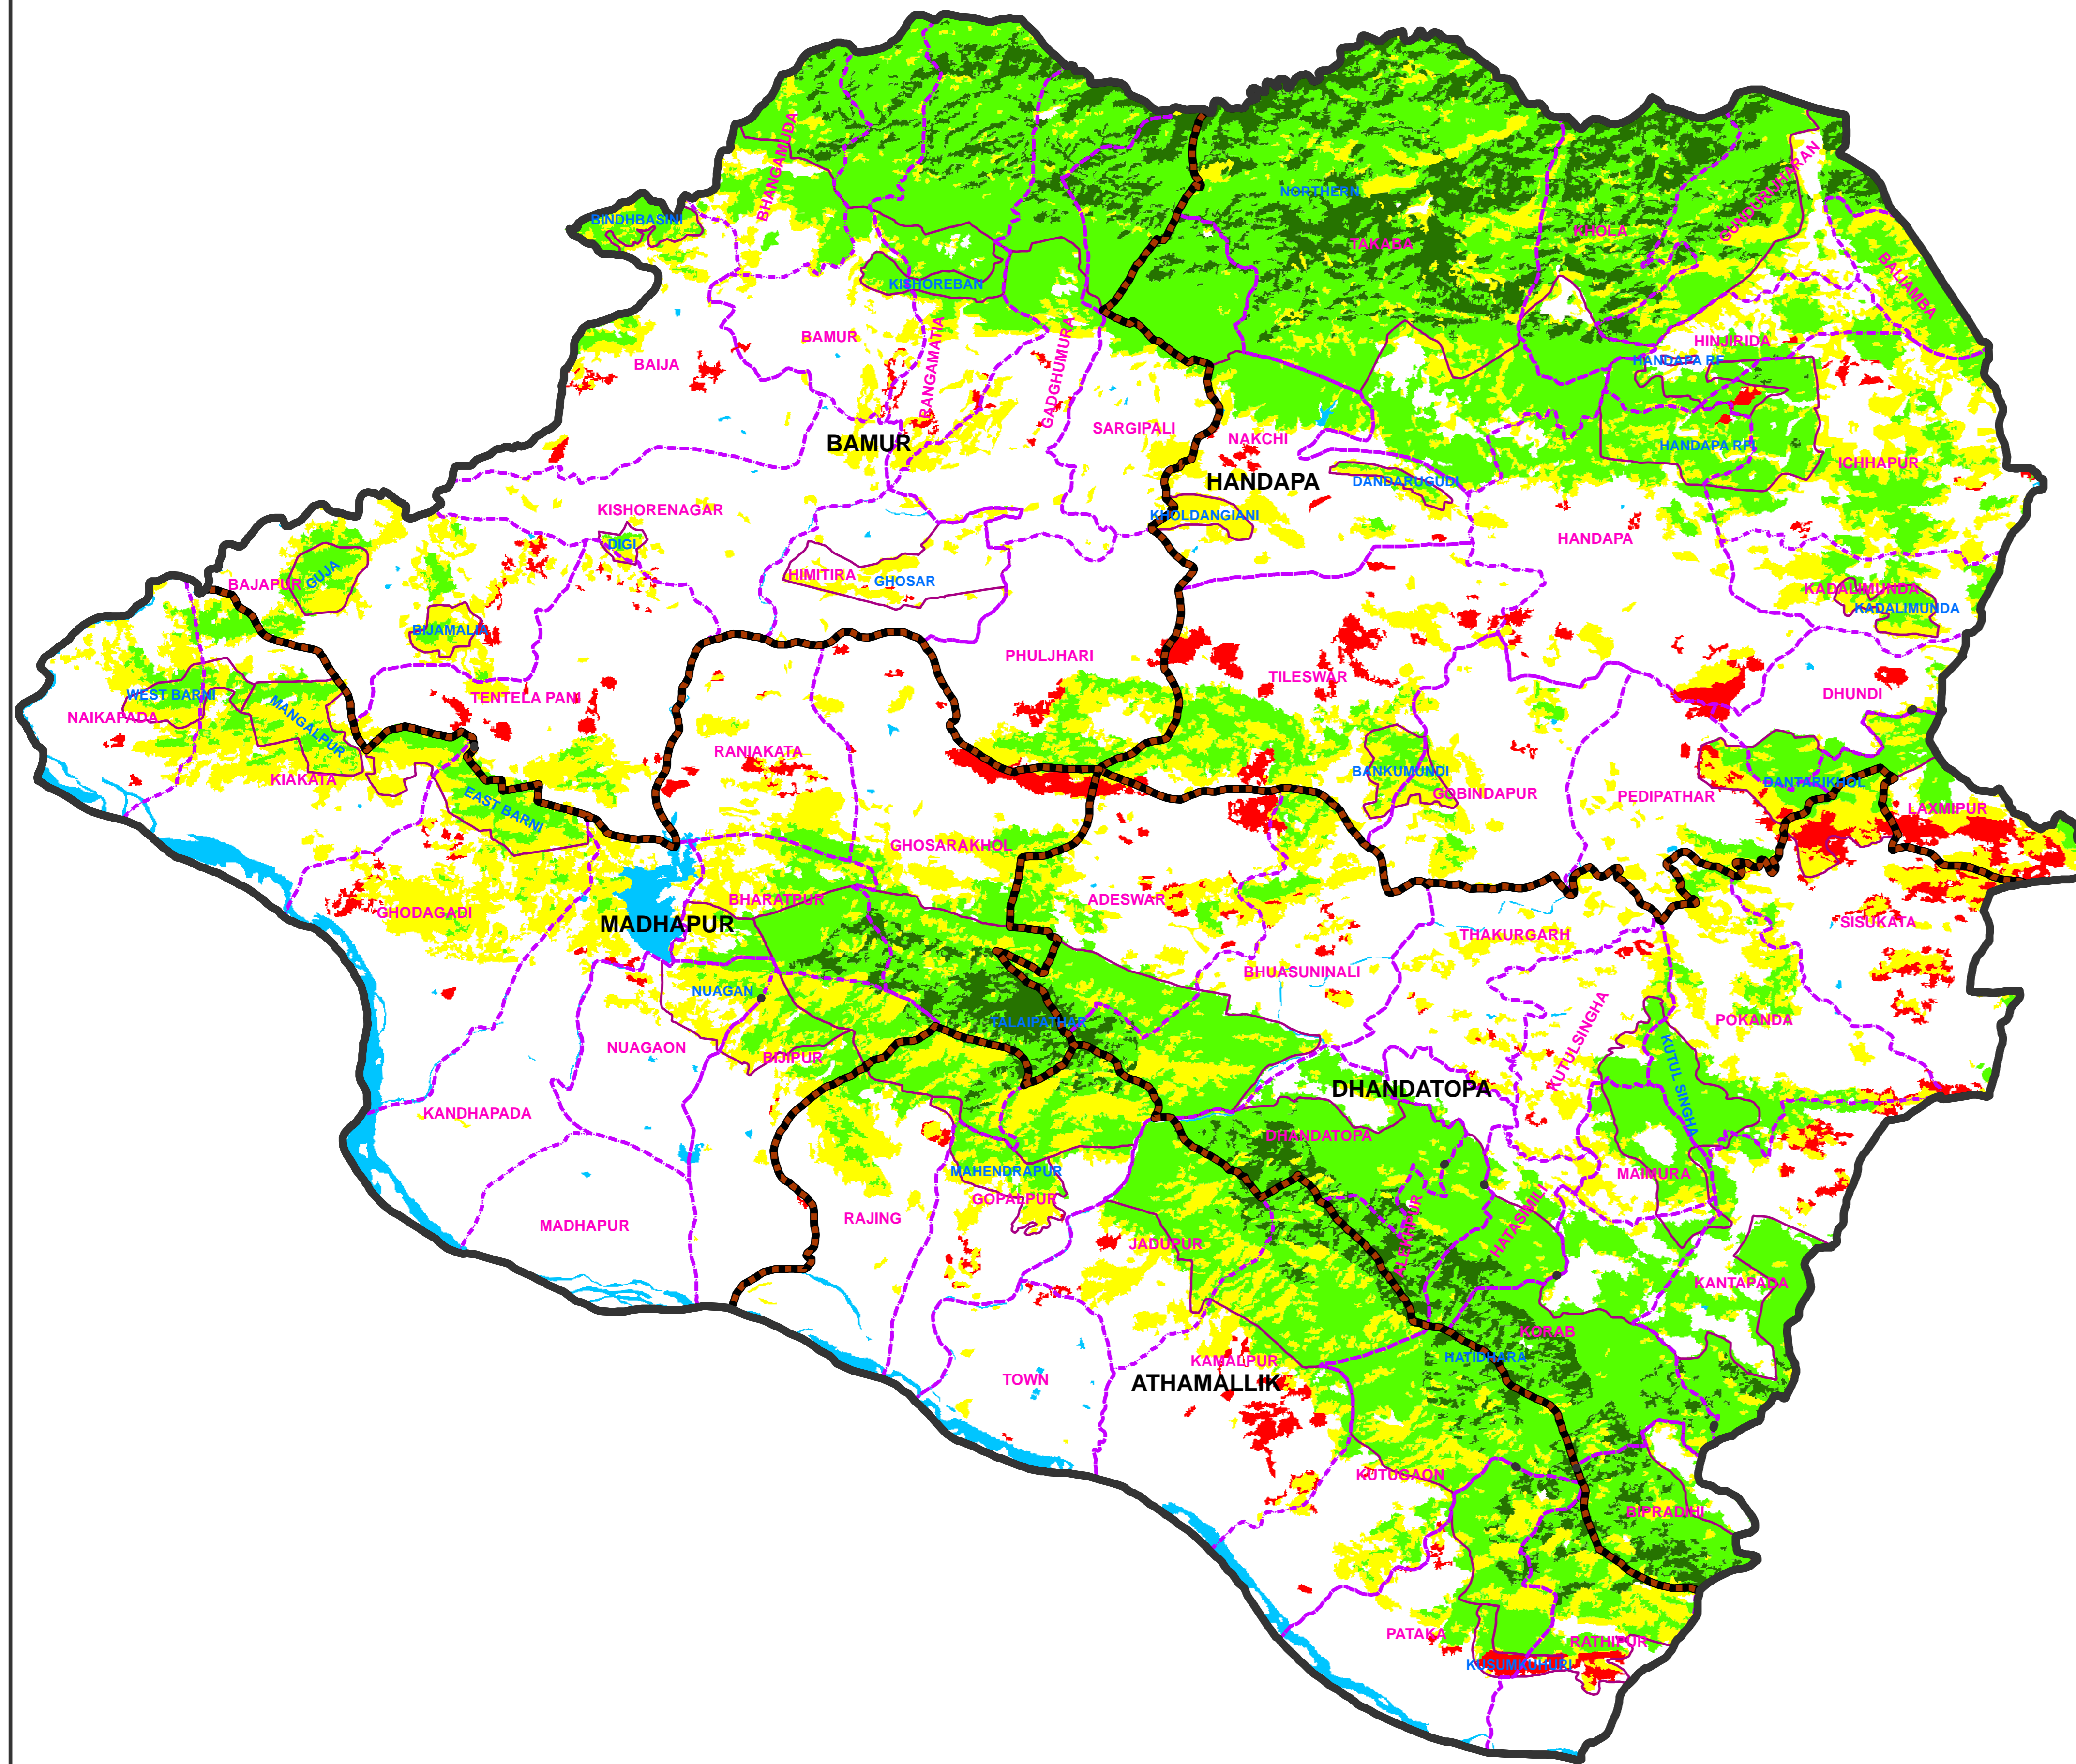

# FOREST COVER CHANGE MAP OF ATHAMALLIK FOREST DIVISION ANGUL CIRCLE

2019

2017

## LEGEND

- DIVISION BND
- RANGE BND
- BEAT BND
- FOREST BND

- Water
- Non-Forest
- Scrub
- Open Forest
- Moderately Dense Forest
- Very Dense Forest