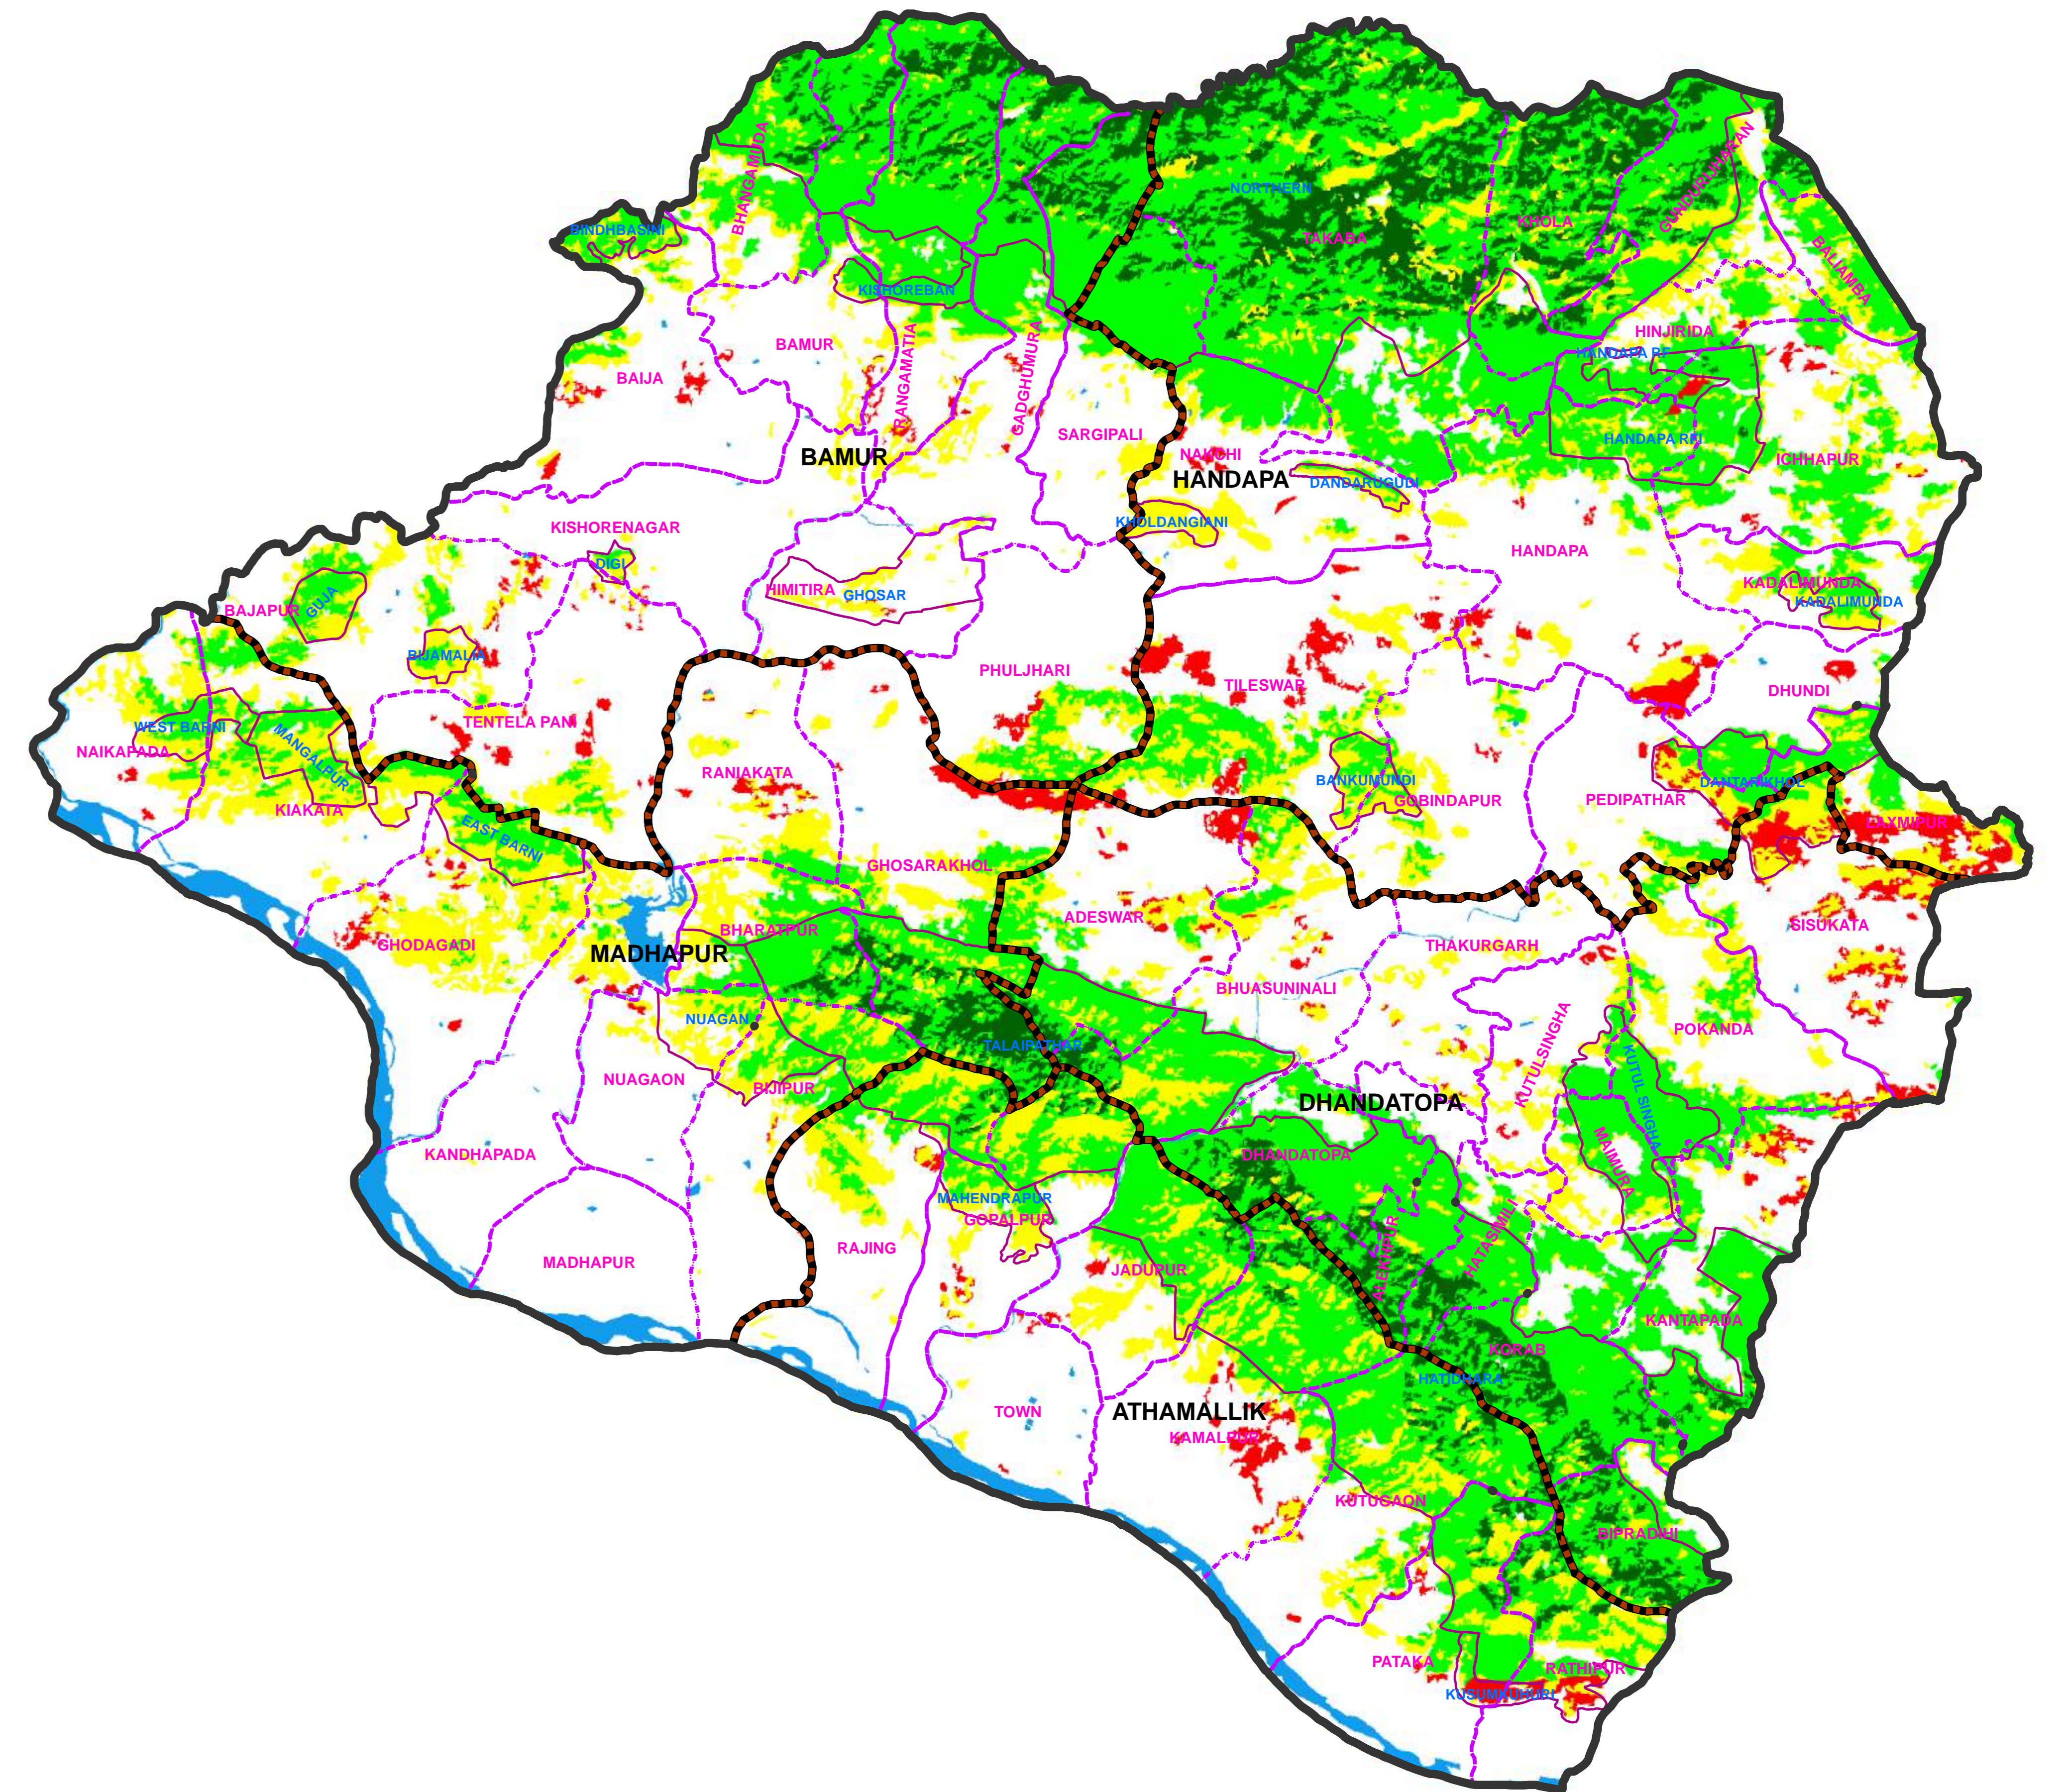

# FOREST COVER CHANGE MAP OF ATHAMALLIK FOREST DIVISION ANGUL CIRCLE

2019

2017

## LEGEND

- DIVISION BND
- RANGE BND
- BEAT BND
- FOREST BND

- Water
- Non-Forest
- Scrub
- Open Forest
- Moderately Dense Forest
- Very Dense Forest