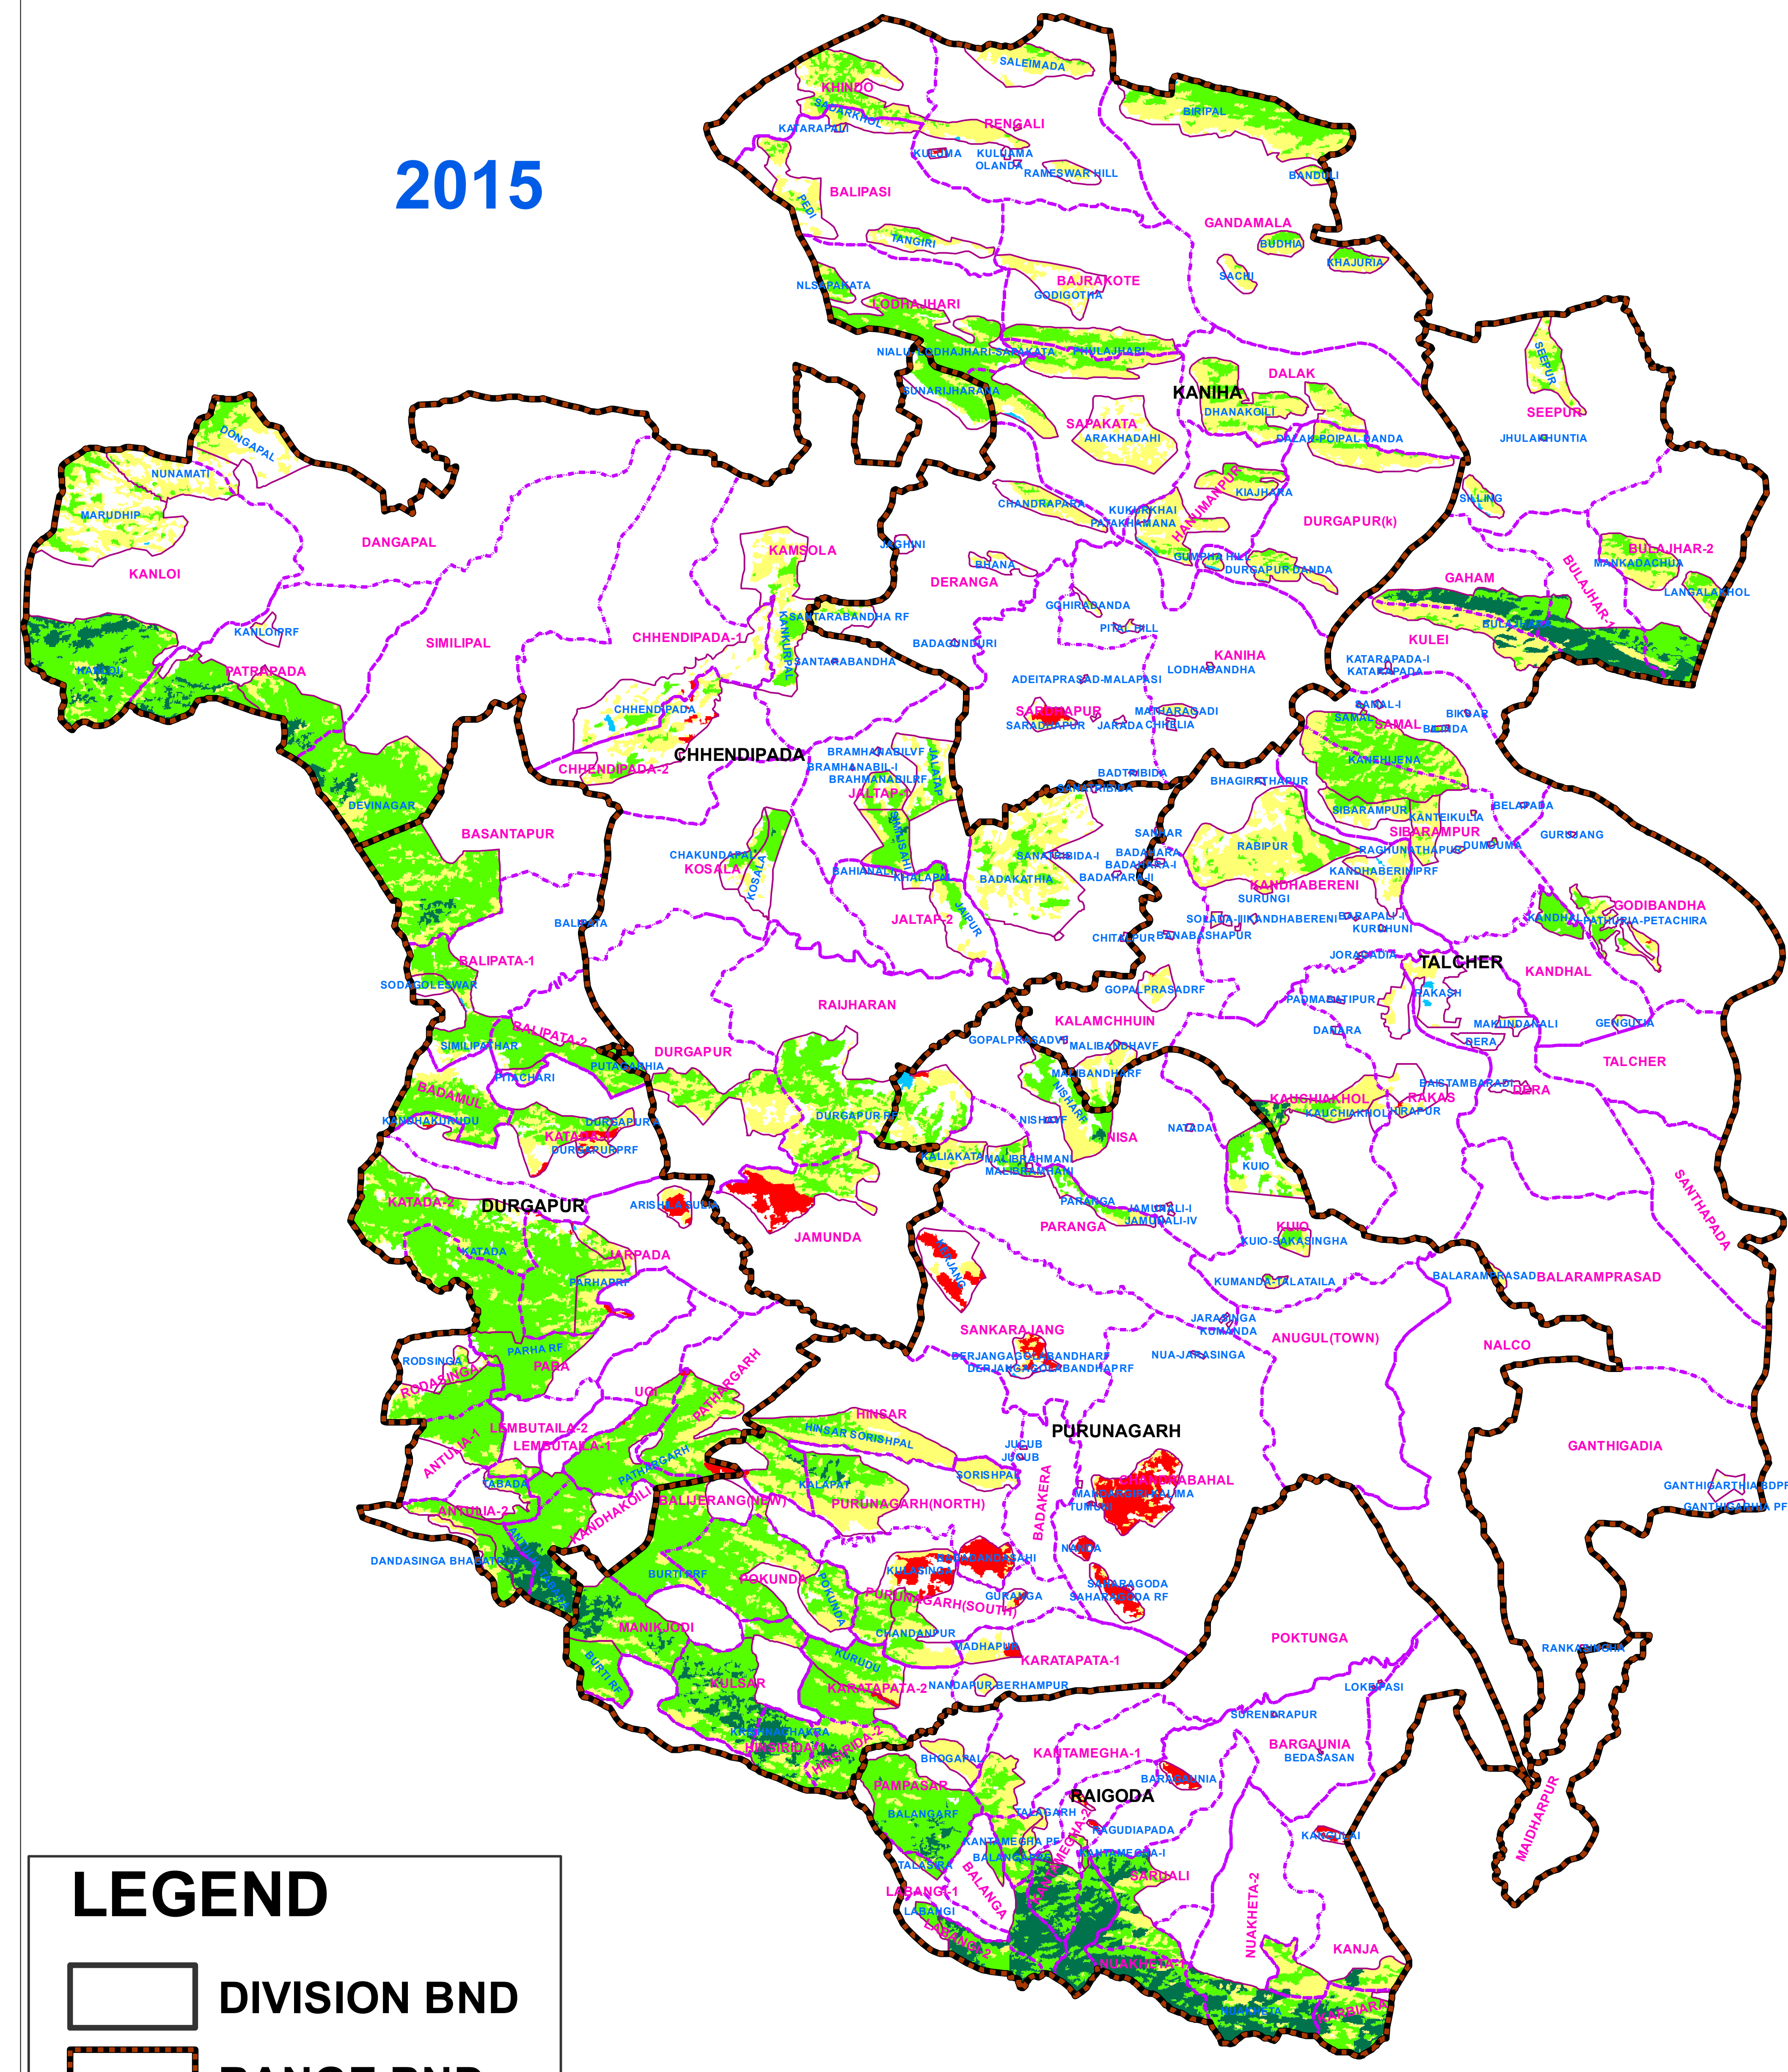

FOREST COVER CHANGE MAP OF ANGUL FOREST DIVISION.

2015

2017

LEGEND

-  DIVISION BND
-  RANGE BND
-  BEAT BND
-  FOREST BND

-  Water
-  Non-Forest
-  Scrub
-  Open Forest
-  Moderately Dense Forest
-  Very Dense Forest