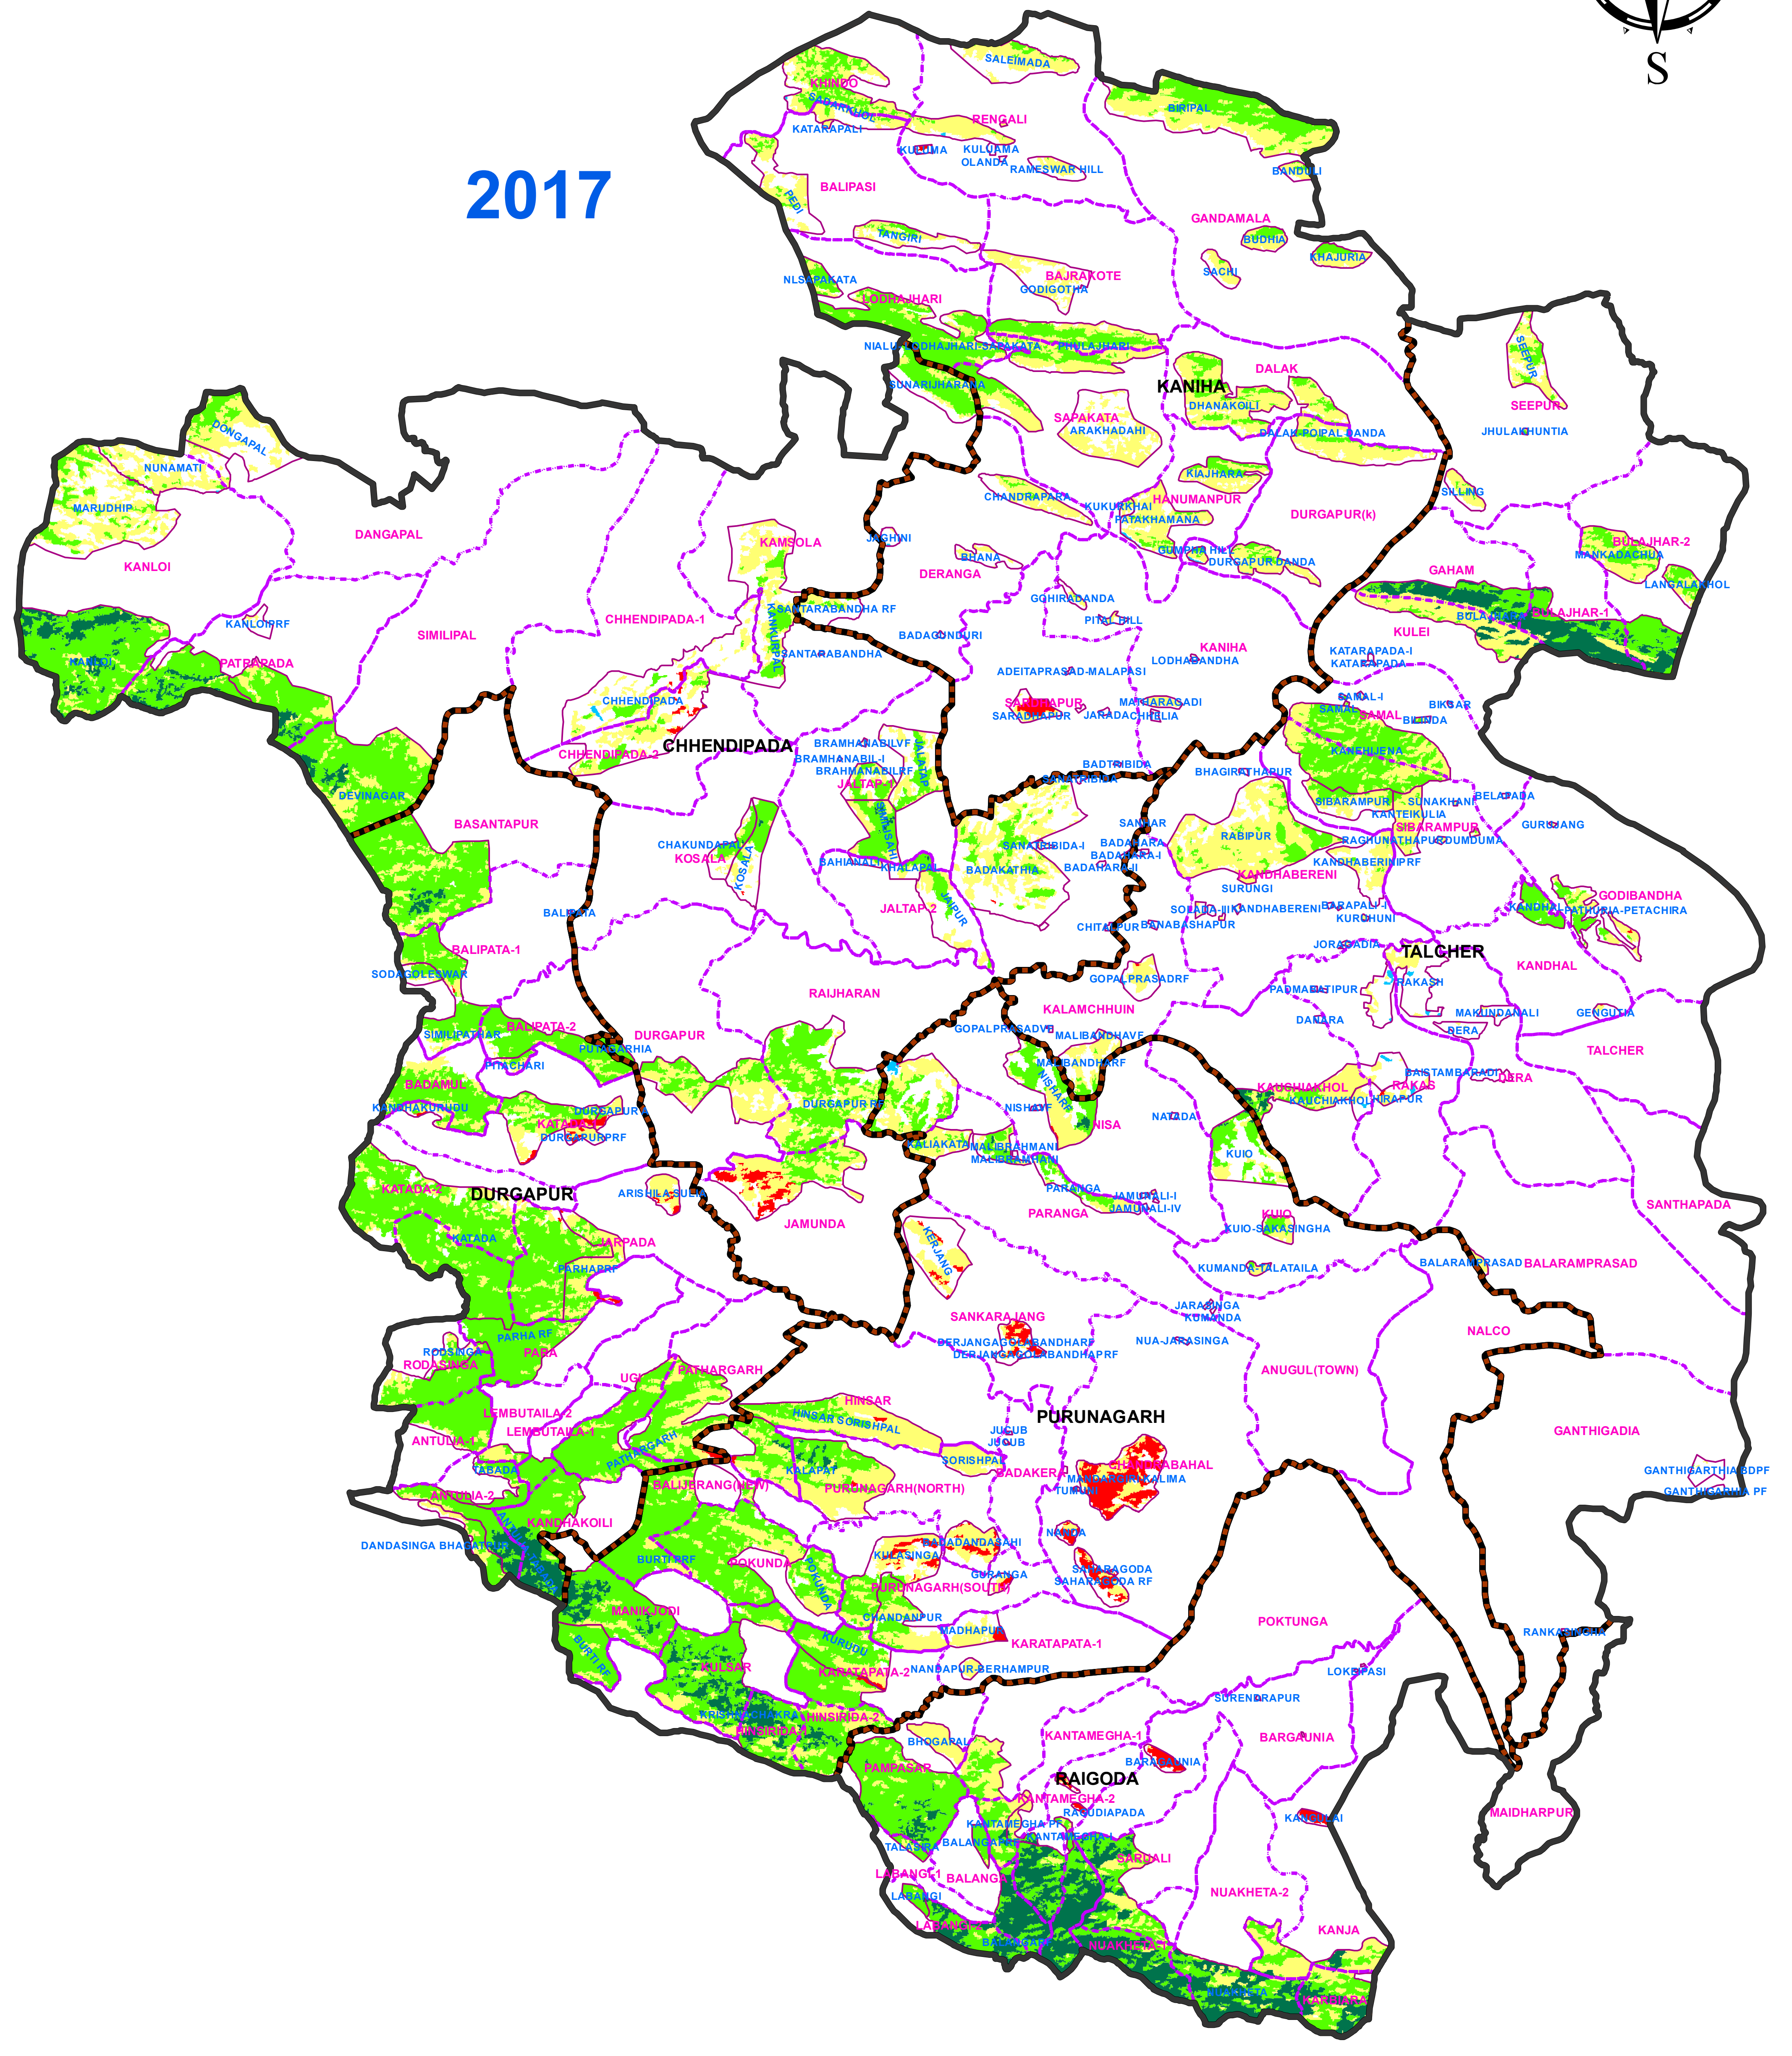

FOREST COVER CHANGE MAP OF ANGUL FOREST DIVISION.

2015

2017

LEGEND

-  DIVISION BND
-  RANGE BND
-  BEAT BND
-  FOREST BND

-  Water
-  Non-Forest
-  Scrub
-  Open Forest
-  Moderately Dense Forest
-  Very Dense Forest